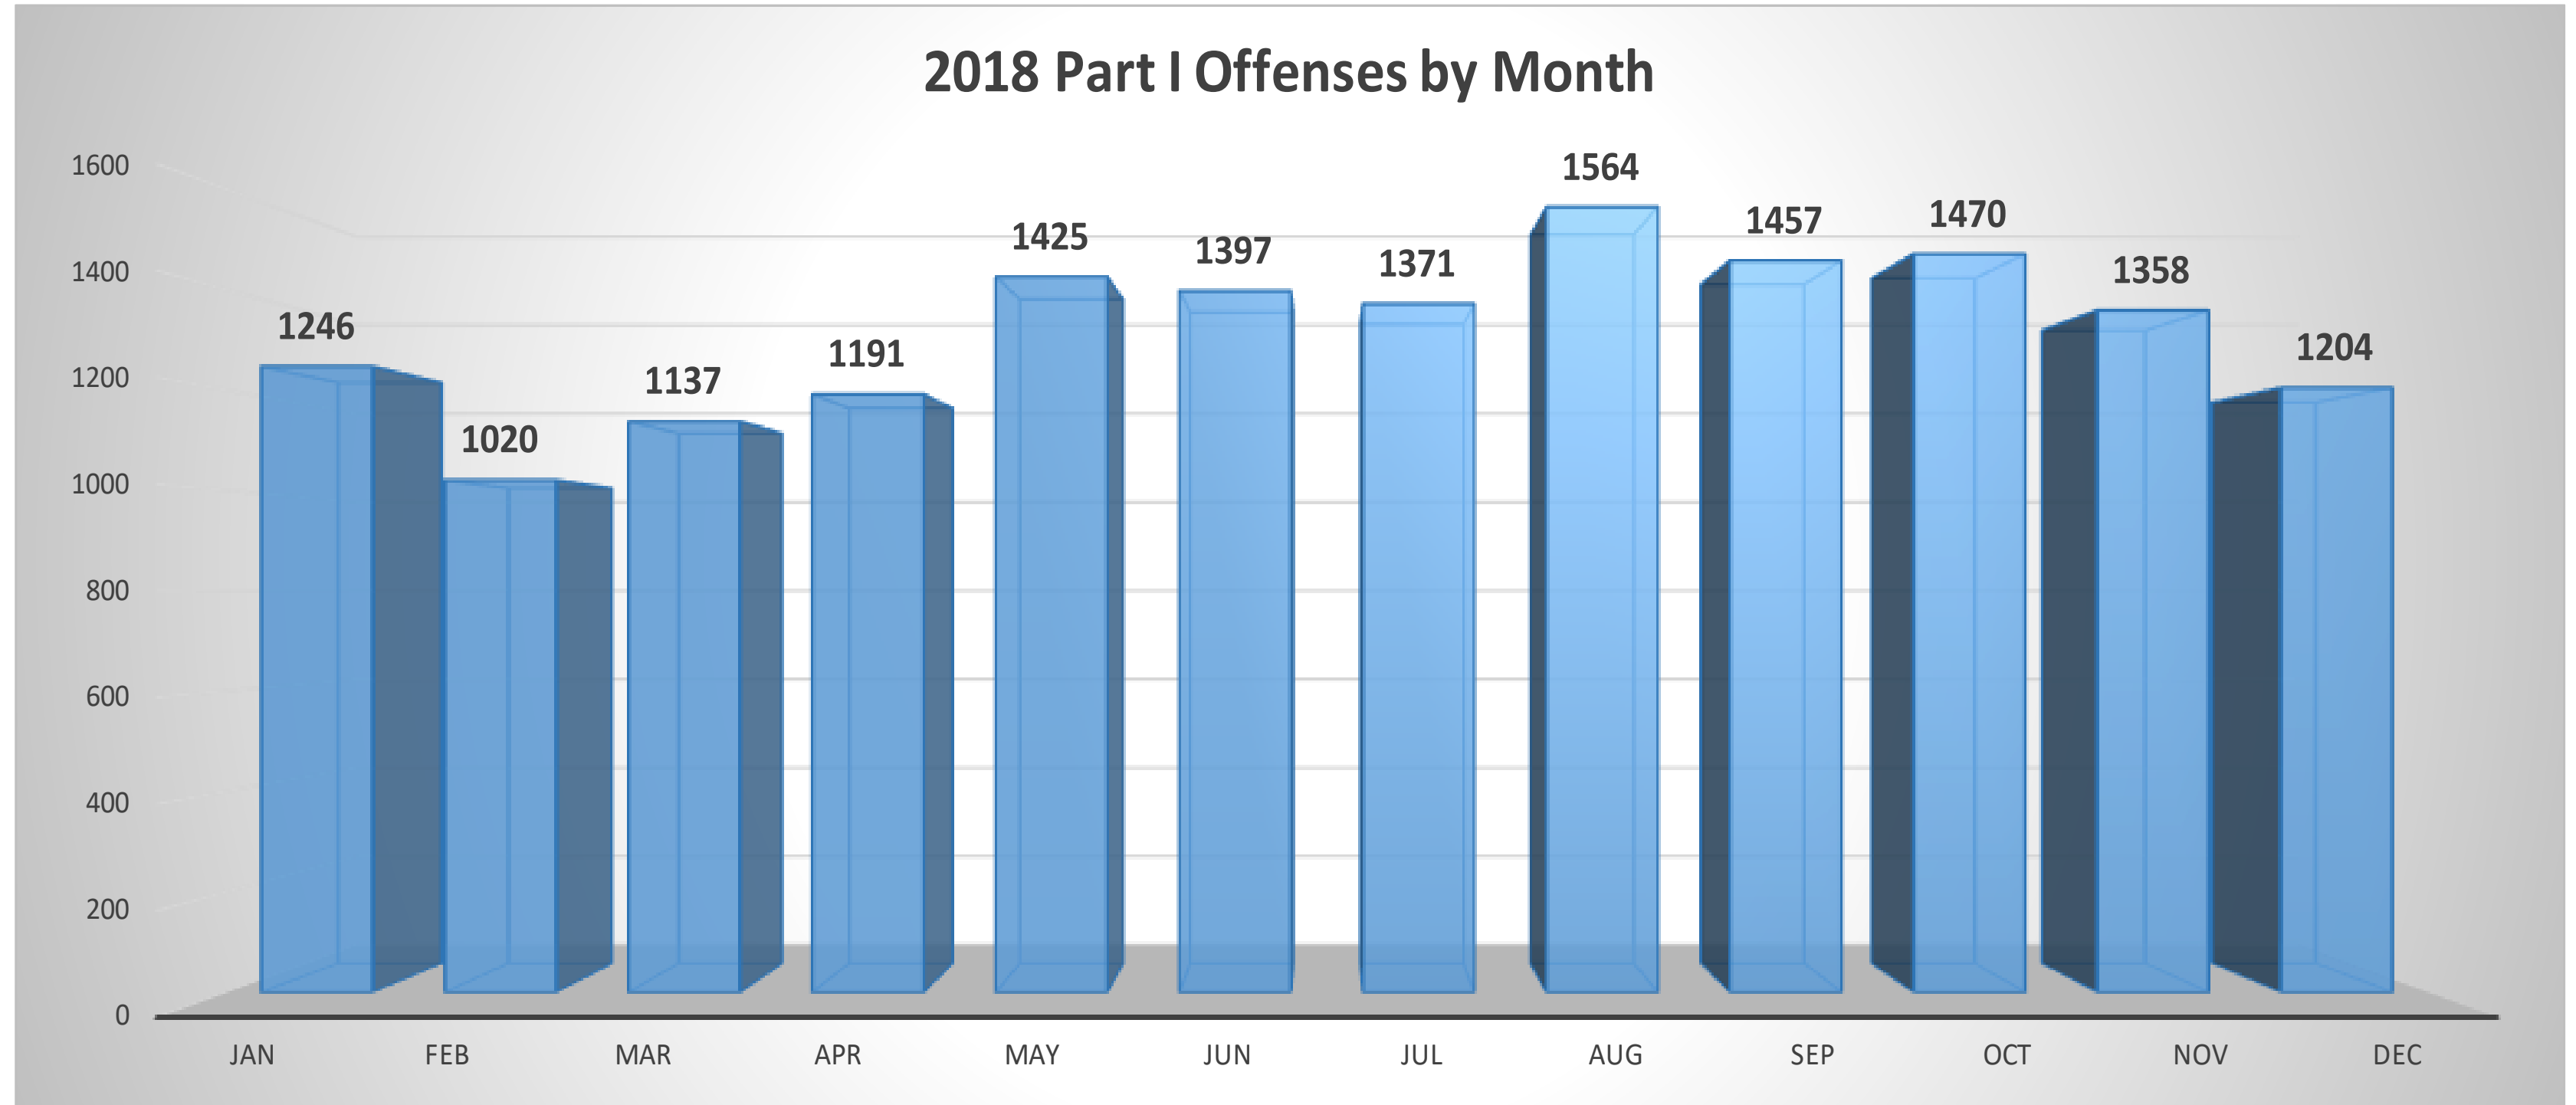

2018

OFFENSE	Jan	Feb	Mar	Apr	May	Jun	Jul	Aug	Sep	Oct	Nov	Dec	TOTAL
All Homicide Offenses	3	2	7	3	4	2	2	2	3	1	10	3	42
Forcible Rape	15	14	18	22	12	27	13	14	14	17	12	13	191
Robbery	31	19	24	16	30	26	27	40	46	30	39	37	365
Aggravated Assault	189	112	176	184	200	168	211	226	231	203	184	164	2248
Violent Crime	238	147	225	225	246	223	253	282	294	251	245	217	2846
Burglary/B & E	169	153	132	146	172	172	198	172	190	171	168	115	1958
Larceny	762	642	720	740	905	889	845	999	874	940	845	774	9935
Stolen Vehicle	77	78	60	80	102	113	75	111	99	108	100	98	1101
Property Crime	1008	873	912	966	1179	1174	1118	1282	1163	1219	1113	987	12994
TOTAL	1246	1020	1137	1191	1425	1397	1371	1564	1457	1470	1358	1204	15840

These figures represent the data extracted from the LRPD's Records Management System and can fluctuate from month-to-month as incidents are investigated further and possibly reclassified.

CLR

#FORWARDTOGETHER

2018

2018 Part I Offenses by Month

CLR

#FORWARDTOGETHER