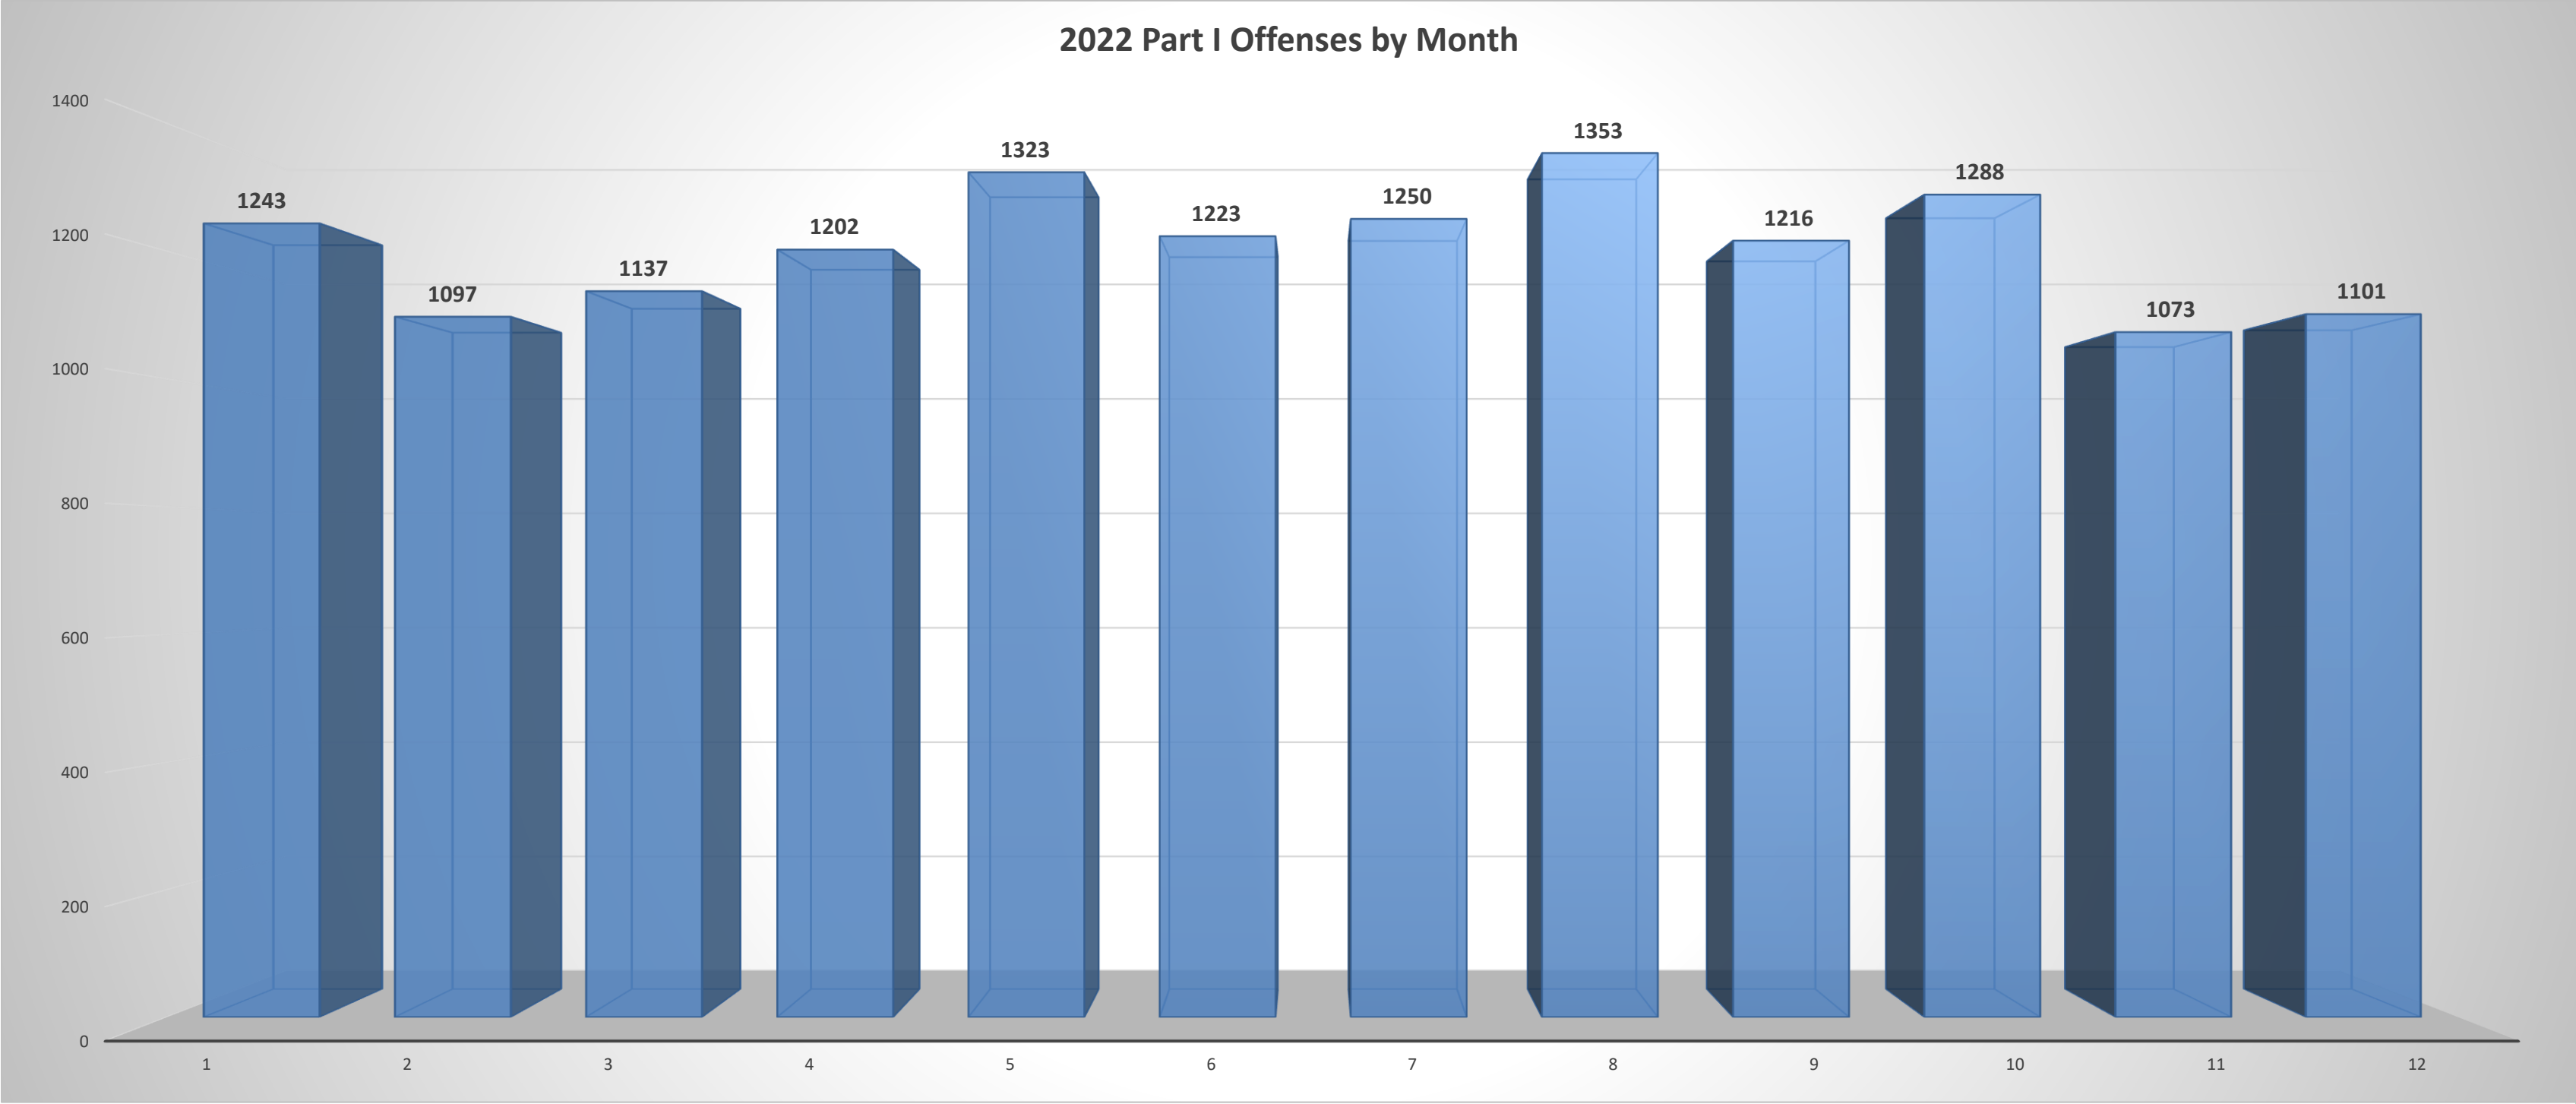

2022

OFFENSE	Jan	Feb	Mar	Apr	May	Jun	Jul	Aug	Sep	Oct	Nov	Dec	TOTAL
All Homicide Offenses	6	6	4	13	7	6	6	4	9	9	5	6	81
Forcible Rape	12	12	21	16	16	17	19	17	18	28	15	17	208
Robbery	39	32	25	32	50	38	35	37	27	37	42	33	427
Aggravated Assault	269	247	221	236	280	249	277	291	254	250	182	214	2970
Violent Crime	326	297	271	297	353	310	337	349	308	324	244	270	3686
Burglary/B & E	195	135	143	183	159	152	169	193	133	179	132	126	1899
Larceny	611	565	647	648	717	687	657	725	693	699	595	627	7871
Stolen Vehicle	111	100	76	74	94	74	87	86	82	86	102	78	1050
Property Crime	917	800	866	905	970	913	913	1004	908	964	829	831	10820
TOTAL	1243	1097	1137	1202	1323	1223	1250	1353	1216	1288	1073	1101	14506

These figures represent the data extracted from the LRPD's Records Management System and can fluctuate from month-to-month as incidents are investigated further and possibly reclassified.

CLR

#FORWARDTOGETHER

2022

2022 Part I Offenses by Month

CLR

#FORWARDTOGETHER