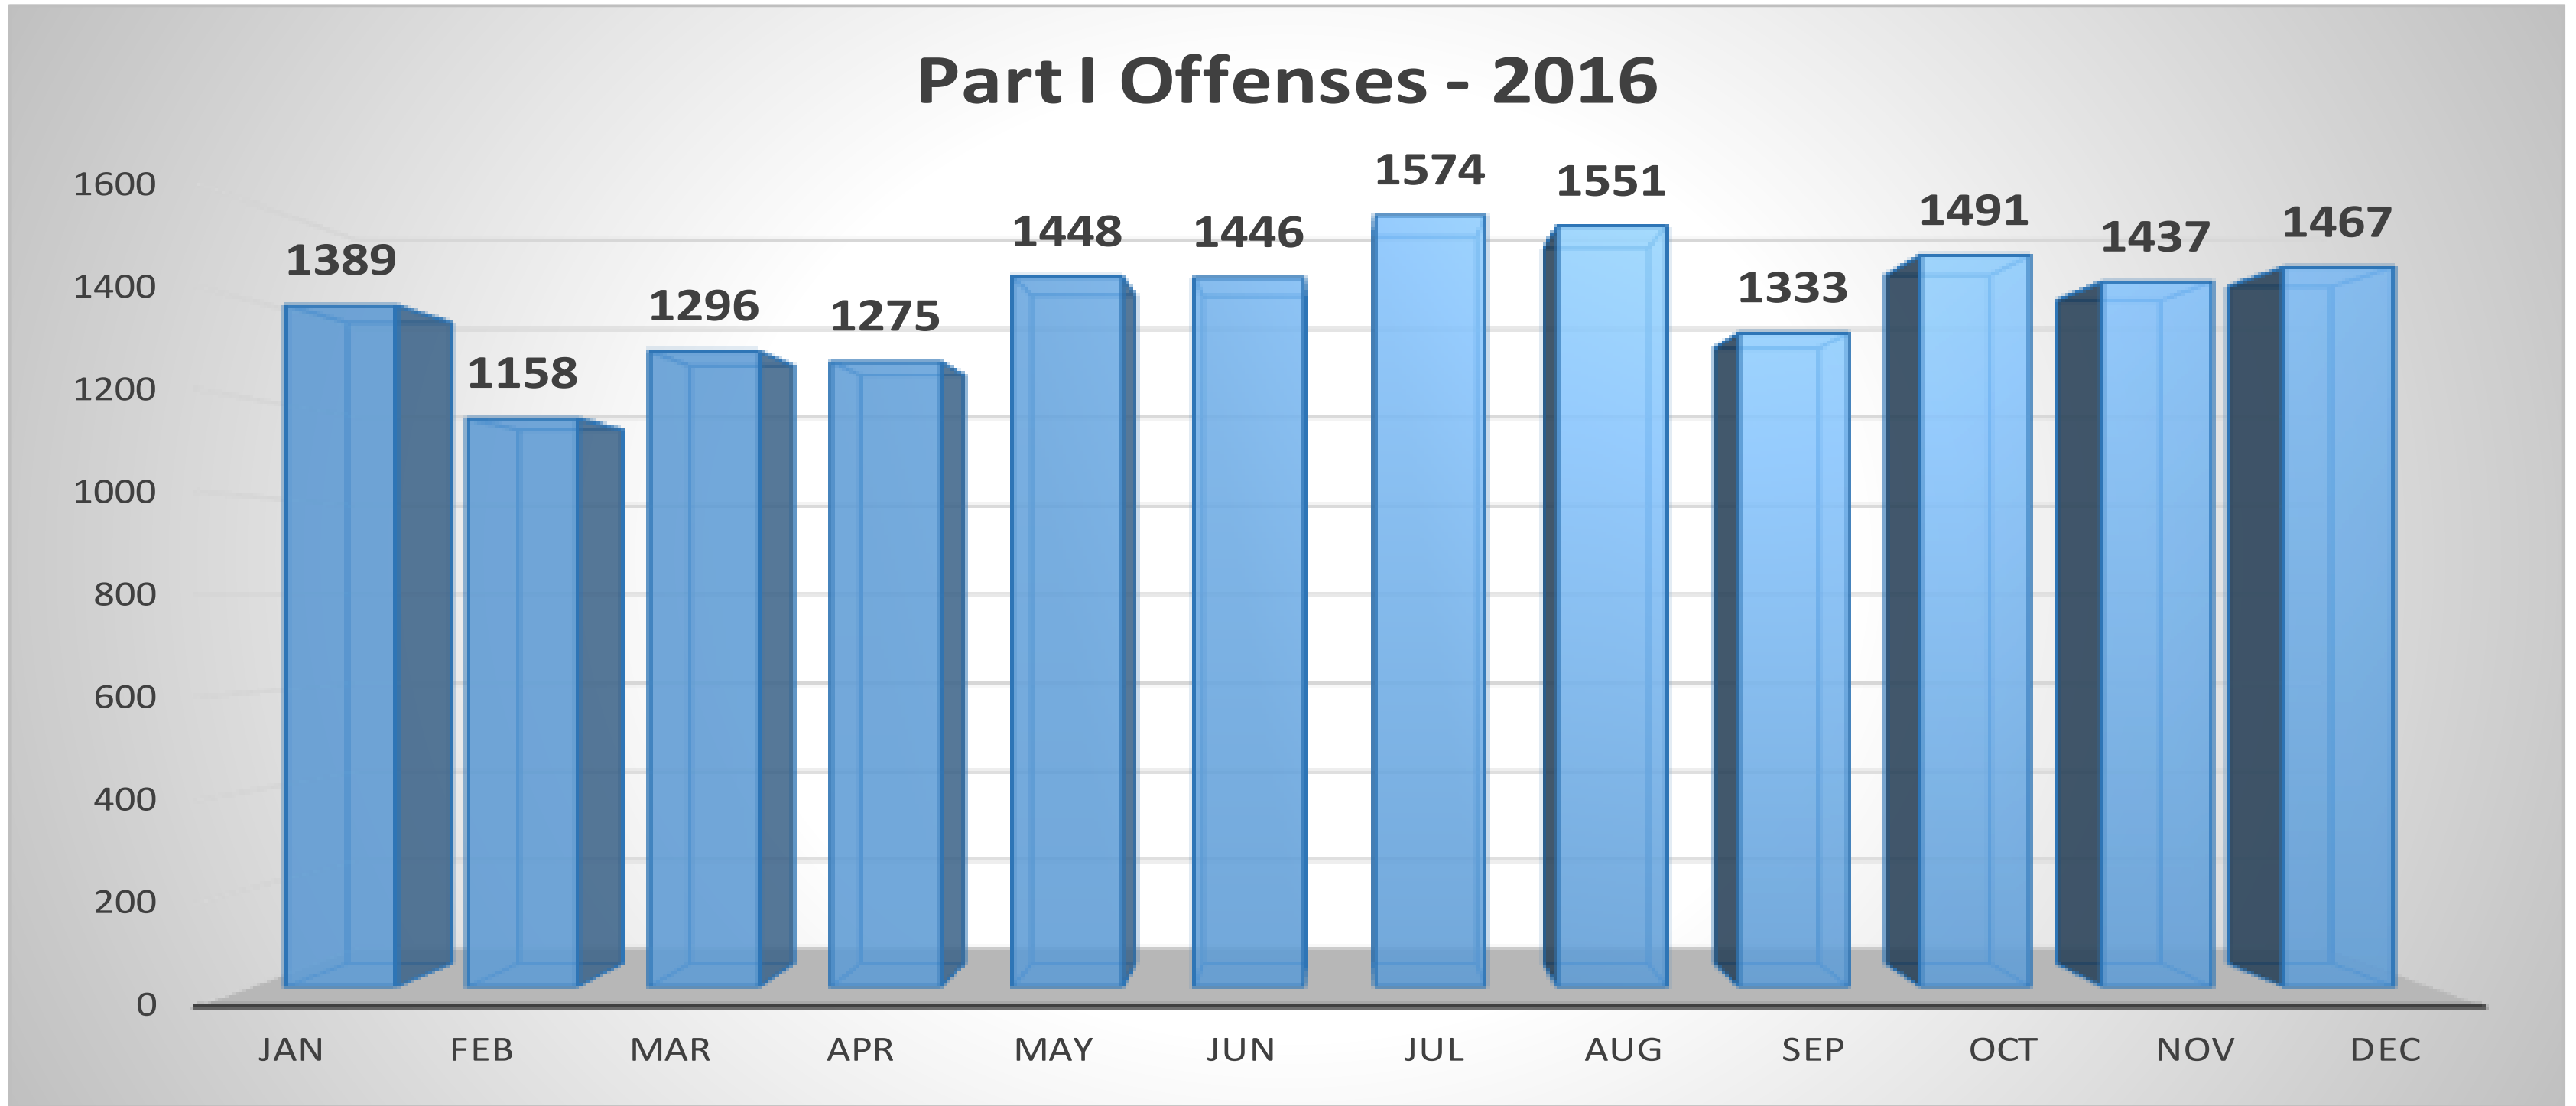

2016

OFFENSE	Jan	Feb	Mar	Apr	May	Jun	Jul	Aug	Sep	Oct	Nov	Dec	TOTAL
All Homicide Offenses	5	2	0	3	2	4	2	3	7	2	8	4	42
Forcible Rape	14	11	15	9	12	9	15	11	12	19	7	9	143
Robbery	64	39	46	36	72	51	64	49	42	73	75	48	659
Aggravated Assault	219	146	179	151	159	184	205	187	158	195	211	230	2224
Violent Crime	302	198	240	199	245	248	286	250	219	289	301	291	3068
Burglary/B & E	166	134	152	136	196	192	191	220	191	182	224	241	2225
Larceny	810	748	818	846	929	895	999	966	833	910	823	838	10415
Stolen Vehicle	111	78	86	94	78	111	98	115	90	110	89	97	1157
Property Crime	1087	960	1056	1076	1203	1198	1288	1301	1114	1202	1136	1176	13797
TOTAL	1389	1158	1296	1275	1448	1446	1574	1551	1333	1491	1437	1467	16865

These figures represent the data extracted from the LRPD's Records Management System and can fluctuate from month-to-month as incidents are investigated further and possibly reclassified.

#FORWARDTOGETHER

2016

Part I Offenses - 2016

CLR

#FORWARDTOGETHER