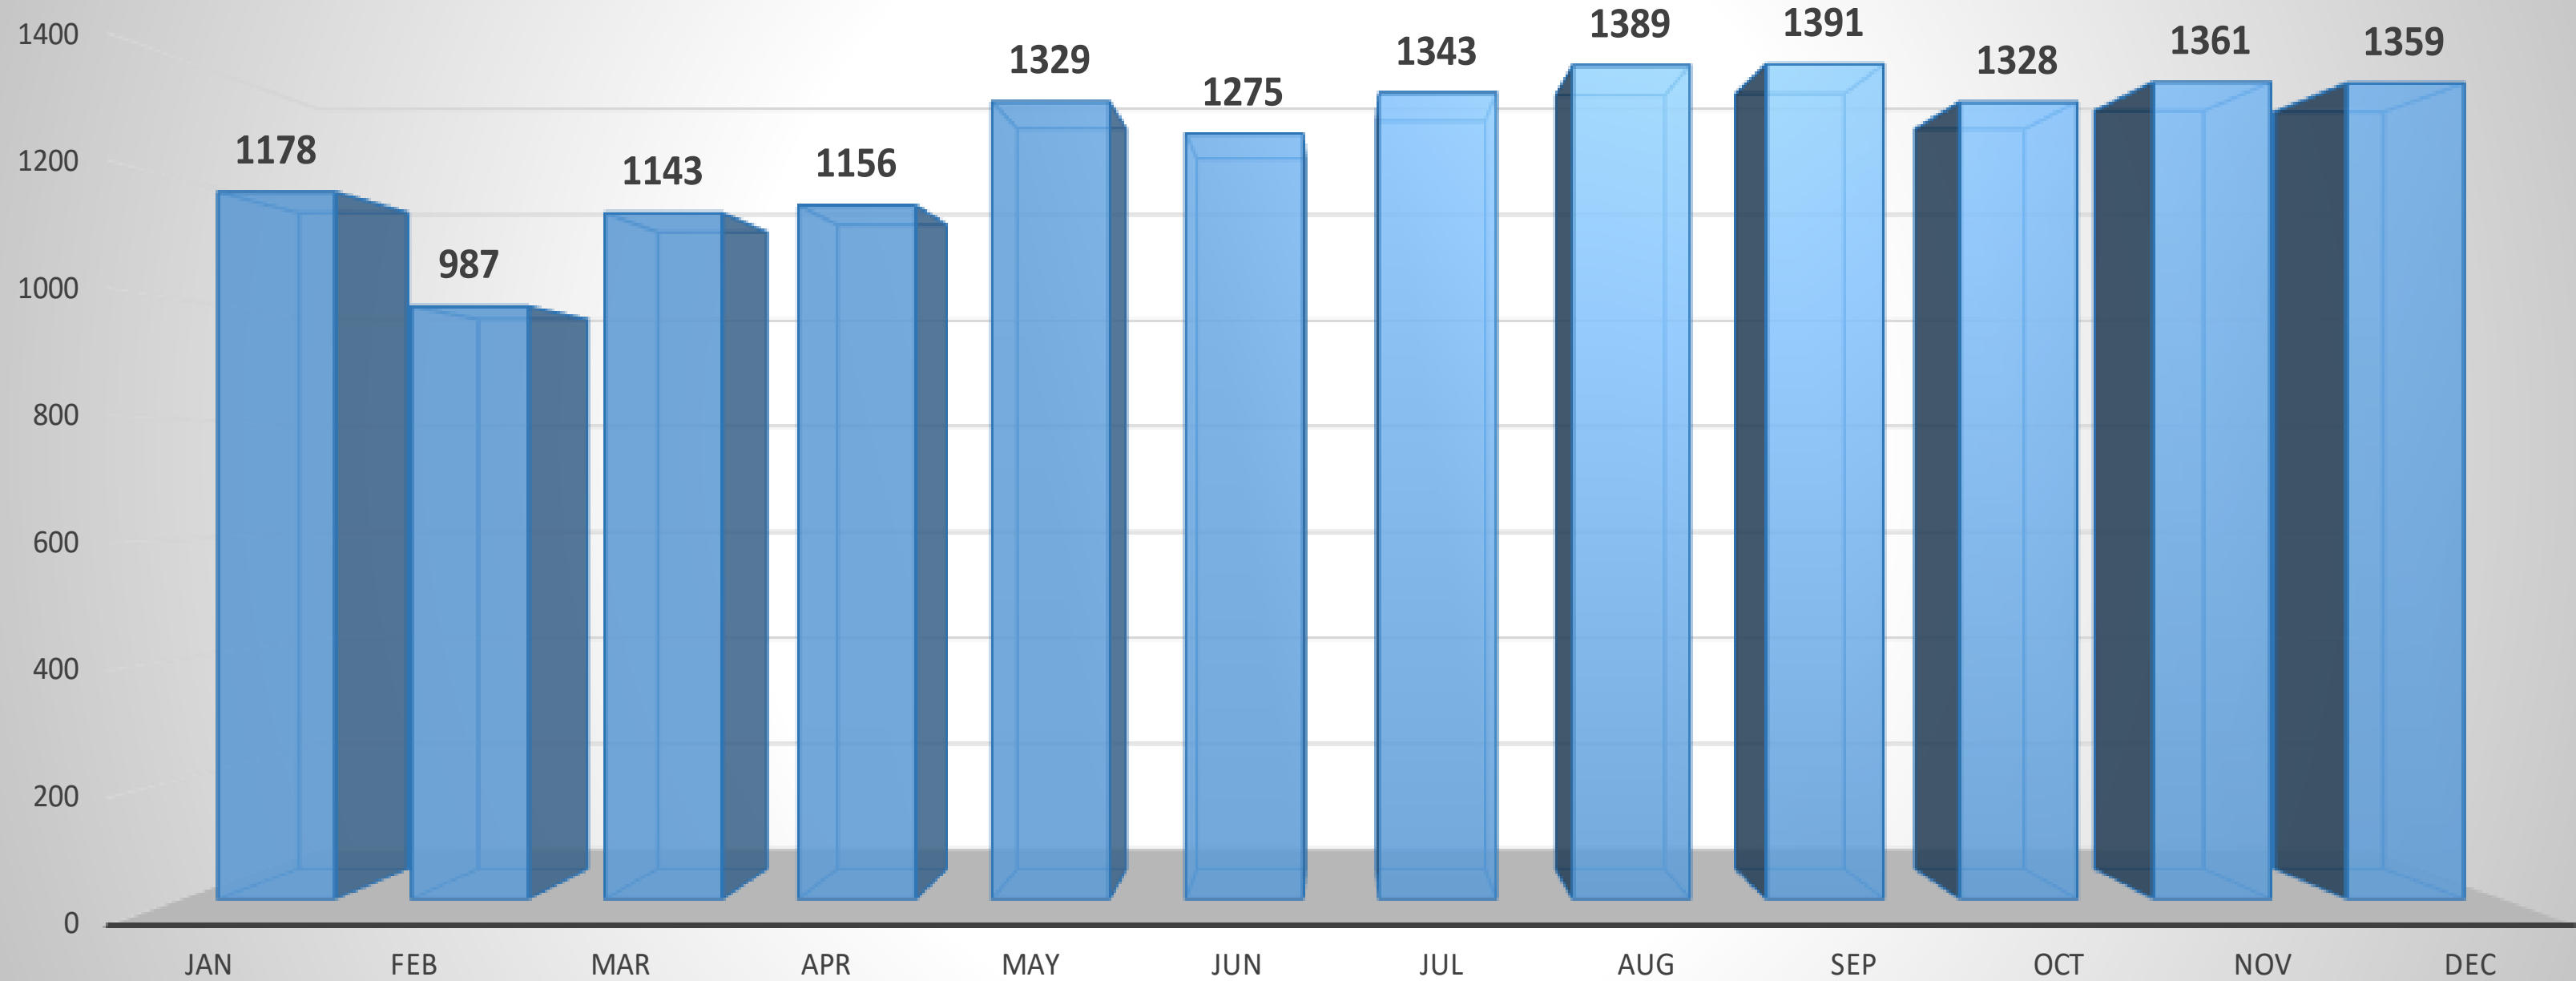

These figures represent the data extracted from the LRPD's Records Management System and can fluctuate from month-to-month as incidents are investigated further and possibly reclassified.

CLR

#FORWARDTOGETHER

2020

2020 Part I Offenses by Month

CLR

#FORWARDTOGETHER

2019

OFFENSE	Jan	Feb	Mar	Apr	May	Jun	Jul	Aug	Sep	Oct	Nov	Dec	TOTAL
All Homicide Offenses	9	3	2	2	2	4	4	5	7	0	4	1	43
Forcible Rape	17	14	21	17	15	17	12	8	22	22	9	17	191
Robbery	28	37	26	20	32	33	31	34	34	39	45	37	396
Aggravated Assault	195	135	175	244	229	213	253	208	211	139	219	164	2385
Violent Crime	249	189	224	283	278	267	300	255	274	200	277	219	3015
Burglary/B & E	122	106	117	135	170	165	156	174	181	144	156	151	1777
Larceny	717	626	717	669	794	756	808	876	824	900	830	895	9412
Stolen Vehicle	90	66	85	69	87	87	79	84	112	84	98	94	1035
Property Crime	929	798	919	873	1051	1008	1043	1134	1117	1128	1084	1140	12224
TOTAL	1178	987	1143	1156	1329	1275	1343	1389	1391	1328	1361	1359	15239

2019

2019 Part I Offenses by Month

CLR

#FORWARDTOGETHER

2018

OFFENSE	Jan	Feb	Mar	Apr	May	Jun	Jul	Aug	Sep	Oct	Nov	Dec	TOTAL
All Homicide Offenses	3	2	7	3	4	2	2	2	3	1	10	3	42
Forcible Rape	15	14	18	22	12	27	13	14	14	17	12	13	191
Robbery	31	19	24	16	30	26	27	40	46	30	39	37	365
Aggravated Assault	189	112	176	184	200	168	211	226	231	203	184	164	2248
Violent Crime	238	147	225	225	246	223	253	282	294	251	245	217	2846
Burglary/B & E	169	153	132	146	172	172	198	172	190	171	168	115	1958
Larceny	762	642	720	740	905	889	845	999	874	940	845	774	9935
Stolen Vehicle	77	78	60	80	102	113	75	111	99	108	100	98	1101
Property Crime	1008	873	912	966	1179	1174	1118	1282	1163	1219	1113	987	12994
TOTAL	1246	1020	1137	1191	1425	1397	1371	1564	1457	1470	1358	1204	15840