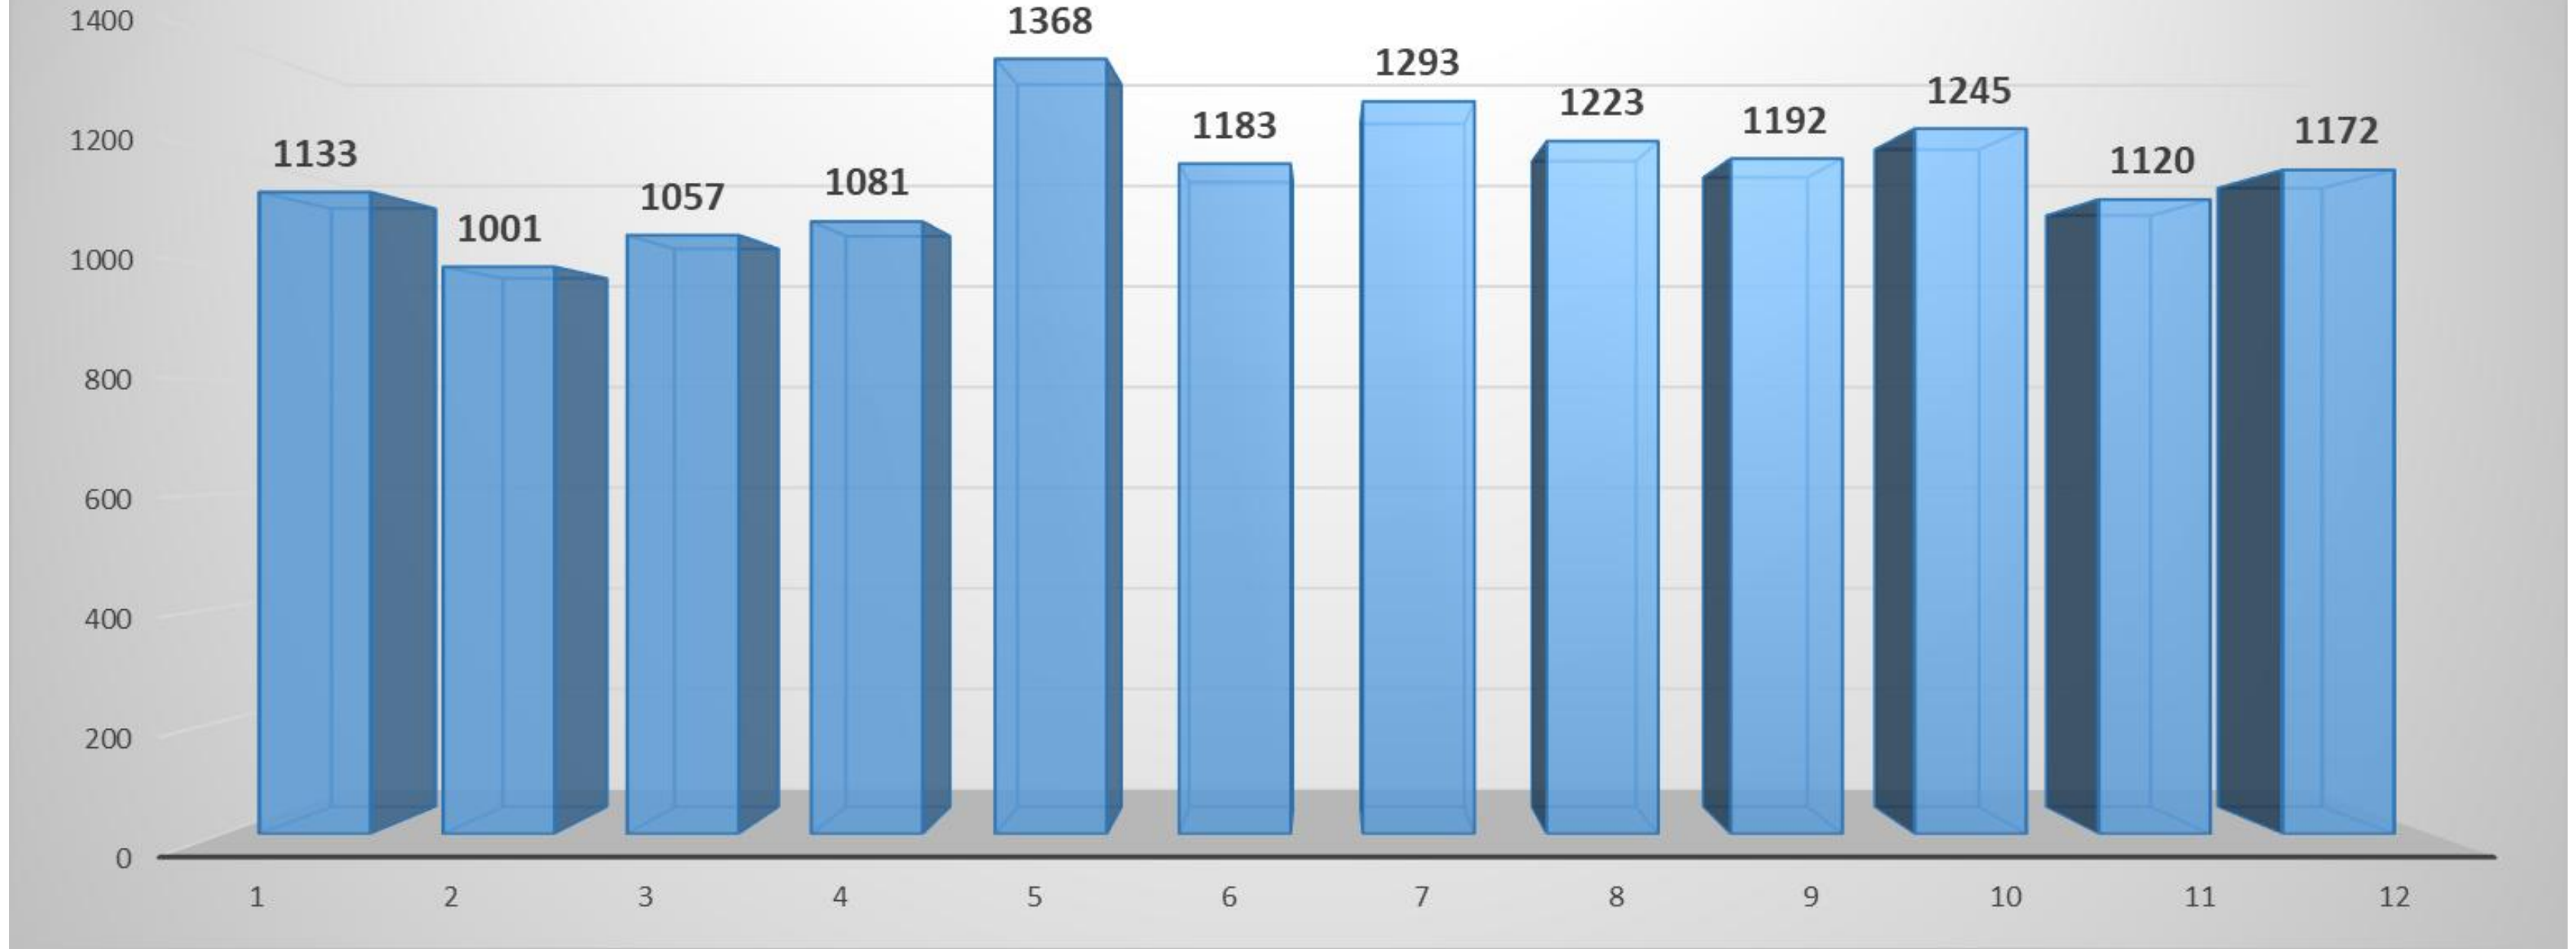

2024

OFFENSE	Jan	Feb	Mar	Apr	May	Jun	Jul	Aug	Sep	Oct	Nov	Dec	TOTAL
All Homicide Offenses	3	4	3	2	5	3	5	5	1	4	2	0	37
Forcible Rape	17	11	11	16	16	15	21	17	14	25	11	15	189
Robbery	27	22	23	27	44	45	44	28	42	42	50	40	434
Aggravated Assault	235	169	235	242	275	221	239	268	218	230	192	225	2749
Violent Crime	282	206	272	287	340	284	309	318	275	301	255	280	3409
Burglary/B & E	182	133	97	134	170	176	171	154	171	137	125	161	1811
Larceny	582	588	612	590	785	663	721	668	657	736	668	680	7950
Stolen Vehicle	87	74	76	70	73	60	92	83	89	71	72	51	898
Property Crime	851	795	785	794	1028	899	984	905	917	944	865	892	10659
TOTAL	1133	1001	1057	1081	1368	1183	1293	1223	1192	1245	1120	1172	14068

These figures represent the data extracted from the LRPD's Records Management System and can fluctuate from month-to-month as incidents are investigated further and possibly reclassified.

#FORWARDTOGETHER

2024

2024 Part I Offenses by Month

CLR

#FORWARDTOGETHER