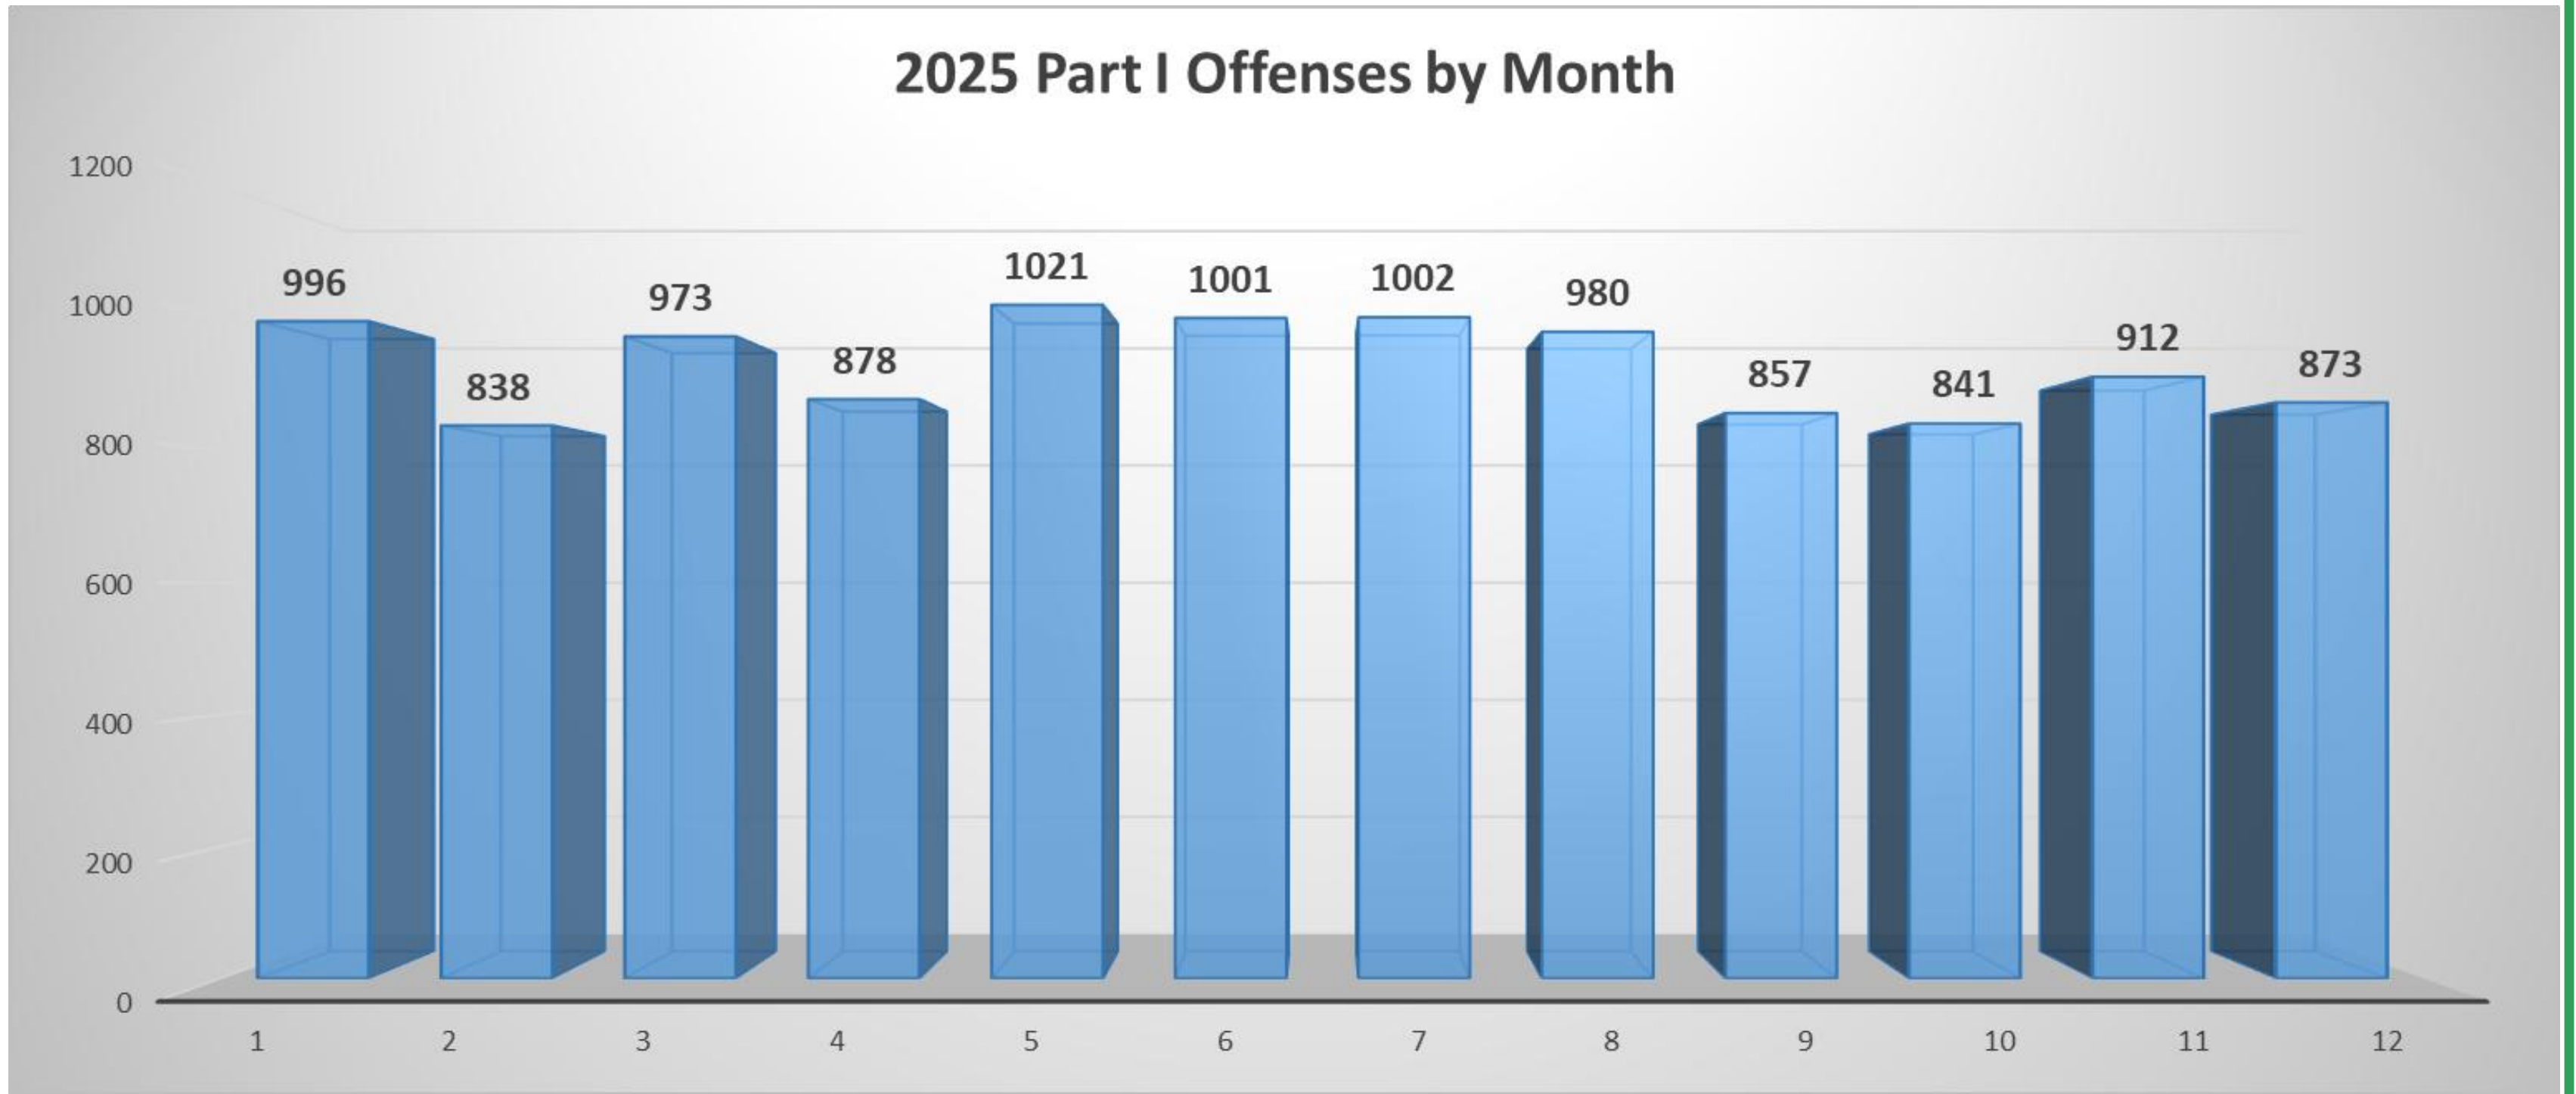

2025

OFFENSE	Jan	Feb	Mar	Apr	May	Jun	Jul	Aug	Sep	Oct	Nov	Dec	TOTAL
All Homicide Offenses	9	8	2	3	3	5	6	1	1	0	2	6	46
Forcible Rape	15	7	15	17	14	13	11	19	15	15	10	13	164
Robbery	35	29	19	30	41	31	32	30	23	29	20	28	347
Aggravated Assault	207	200	205	186	243	222	229	209	188	172	220	182	2463
Violent Crime	266	244	241	236	301	271	278	259	227	216	252	229	3020
Burglary/B & E	128	113	145	103	117	132	104	94	82	92	99	121	1330
Larceny	555	447	534	497	540	524	564	570	501	486	500	468	6186
Stolen Vehicle	47	34	53	42	63	74	56	57	47	47	61	55	636
Property Crime	730	594	732	642	720	730	724	721	630	625	660	644	8152
TOTAL	996	838	973	878	1021	1001	1002	980	857	841	912	873	11172

These figures represent the data extracted from the LRPD's Records Management System and can fluctuate from month-to-month as incidents are investigated further and possibly reclassified.

#FORWARDTOGETHER

2025

2025 Part I Offenses by Month

CLR

#FORWARDTOGETHER