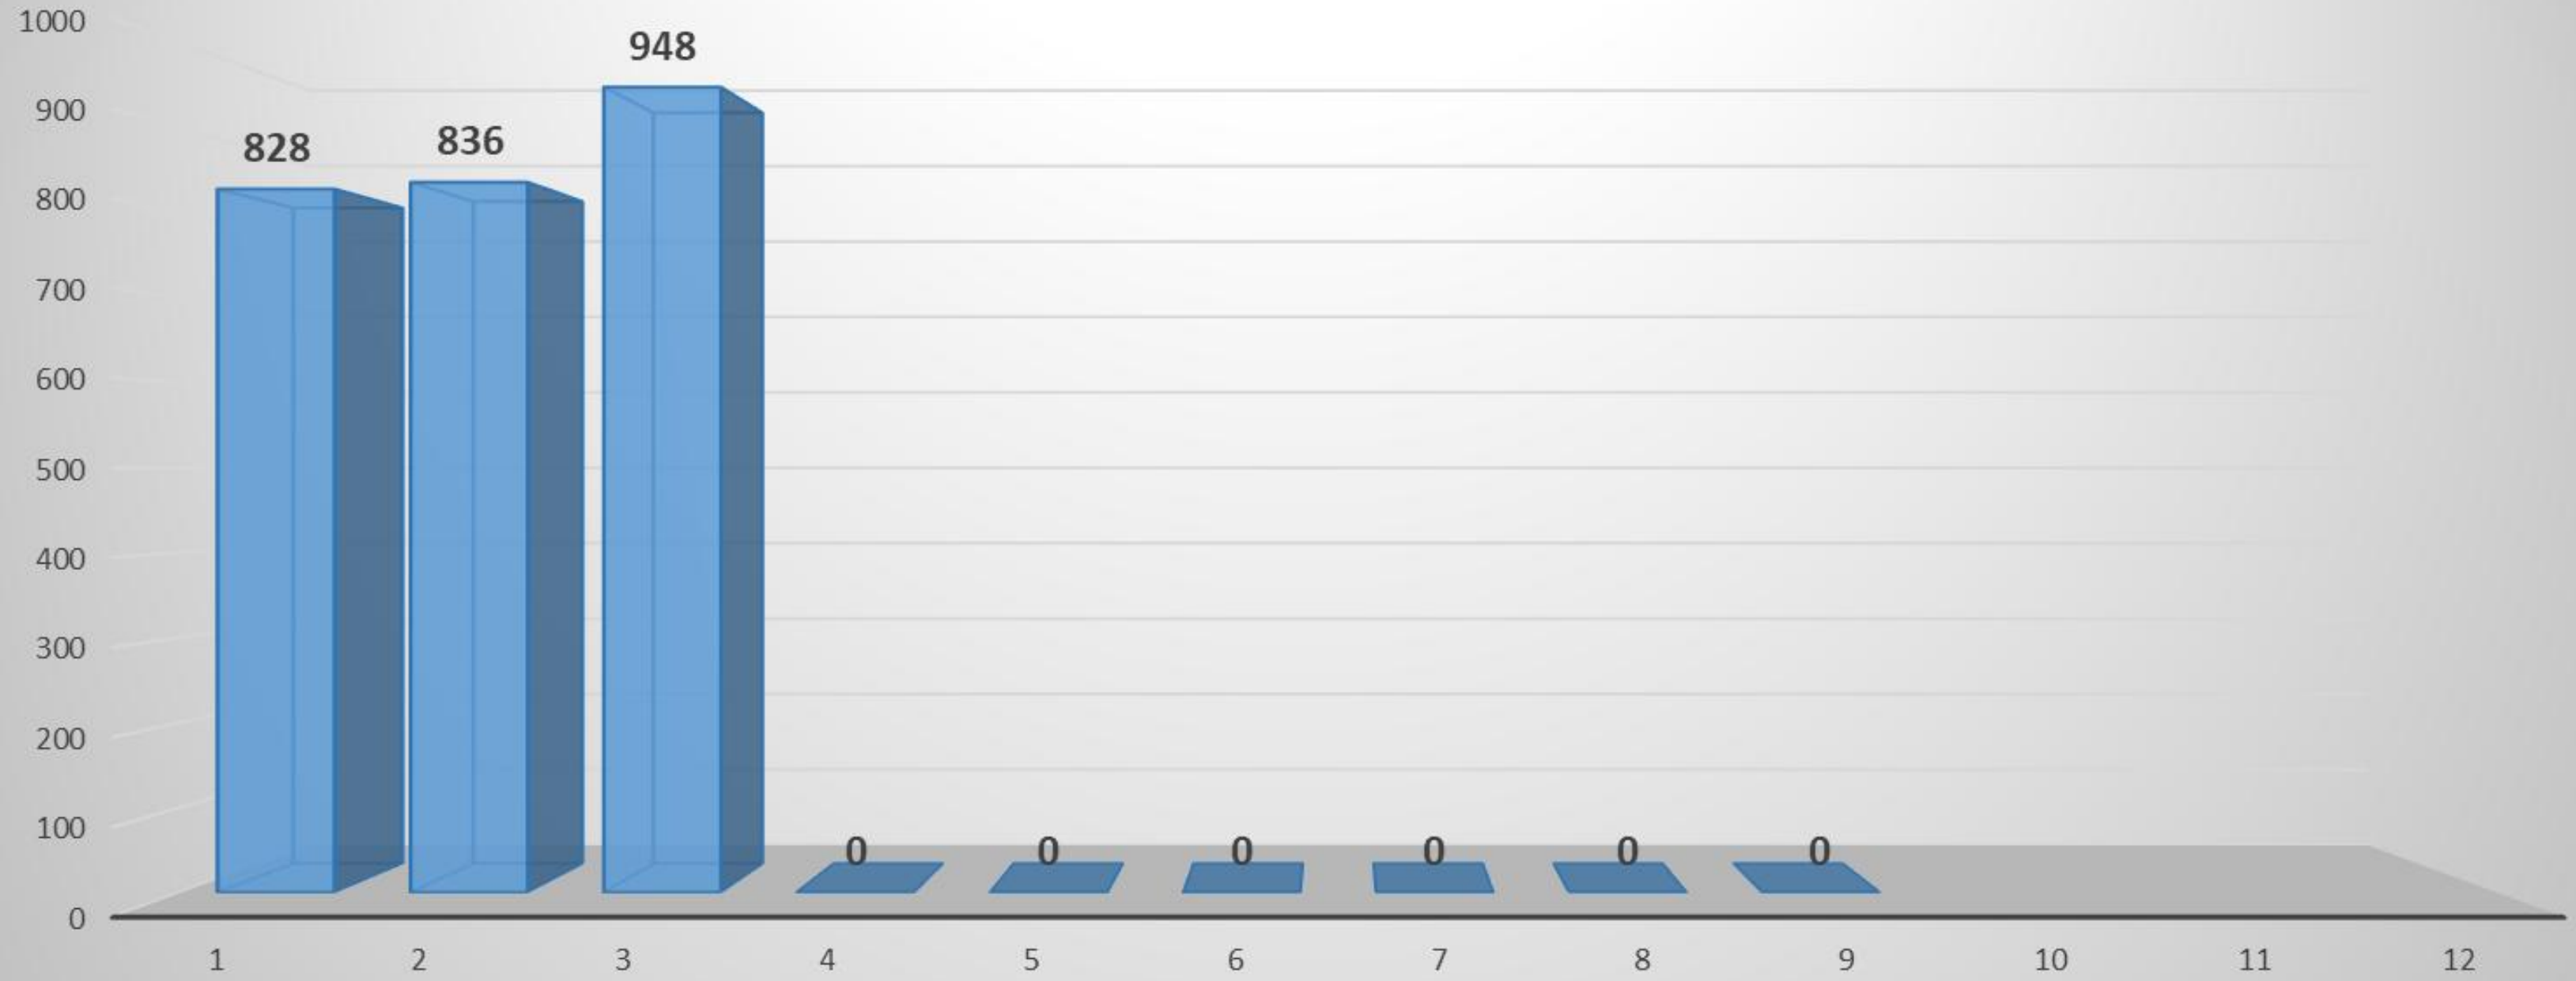

2026

OFFENSE	Jan	Feb	Mar	Apr	May	Jun	Jul	Aug	Sep	Oct	Nov	Dec	TOTAL
All Homicide Offenses	2	1	1										4
Forcible Rape	9	18	13										40
Robbery	30	18	26										74
Aggravated Assault	189	156	219										564
Violent Crime	230	193	259	0	0	0	0	0	0				682
Burglary/B & E	104	122	101										327
Larceny	453	480	546										1479
Stolen Vehicle	41	41	42										124
Property Crime	598	643	689										1930
TOTAL	828	836	948	0	0	0	0	0	0				2612

These figures represent the data extracted from the LRPD's Records Management System and can fluctuate from month-to-month as incidents are investigated further and possibly reclassified.

CLR

#FORWARDTOGETHER

2026

2026 Part I Offenses by Month

CLR

#FORWARDTOGETHER