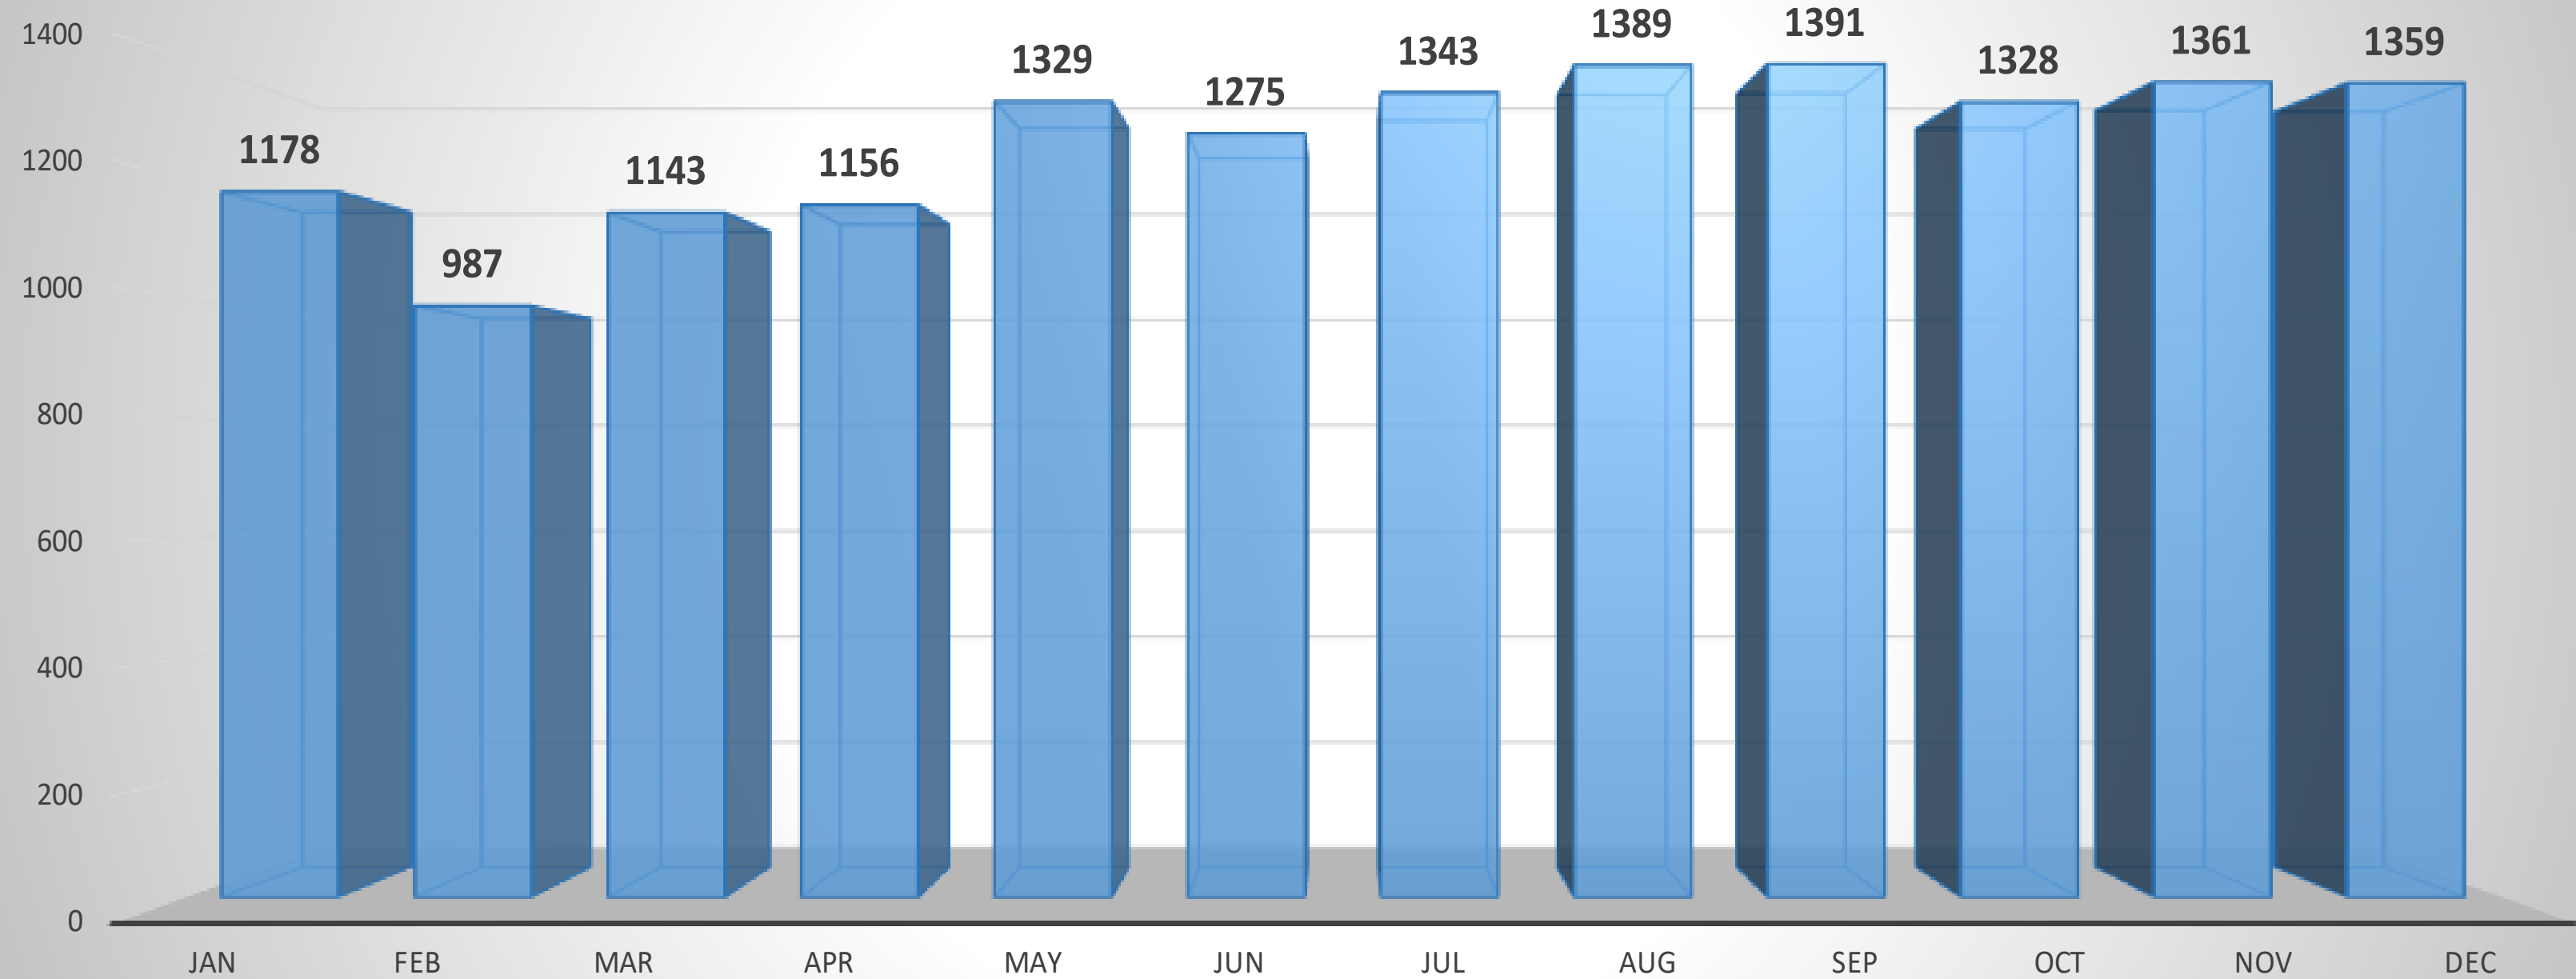

These figures represent the data extracted from the LRPD's Records Management System and can fluctuate from month-to-month as incidents are investigated further and possibly reclassified.

CLR

#FORWARDTOGETHER

2020

2020 Part I Offenses by Month

CLR

#FORWARDTOGETHER

2019

OFFENSE	Jan	Feb	Mar	Apr	May	Jun	Jul	Aug	Sep	Oct	Nov	Dec	TOTAL
All Homicide Offenses	9	3	2	2	2	4	4	5	7	0	4	1	43
Forcible Rape	17	14	21	17	15	17	12	8	22	22	9	17	191
Robbery	28	37	26	20	32	33	31	34	34	39	45	37	396
Aggravated Assault	195	135	175	244	229	213	253	208	211	139	219	164	2385
Violent Crime	249	189	224	283	278	267	300	255	274	200	277	219	3015
Burglary/B & E	122	106	117	135	170	165	156	174	181	144	156	151	1777
Larceny	717	626	717	669	794	756	808	876	824	900	830	895	9412
Stolen Vehicle	90	66	85	69	87	87	79	84	112	84	98	94	1035
Property Crime	929	798	919	873	1051	1008	1043	1134	1117	1128	1084	1140	12224
TOTAL	1178	987	1143	1156	1329	1275	1343	1389	1391	1328	1361	1359	15239

2019

2019 Part I Offenses by Month

CLR

#FORWARDTOGETHER

2018

OFFENSE	Jan	Feb	Mar	Apr	May	Jun	Jul	Aug	Sep	Oct	Nov	Dec	TOTAL
All Homicide Offenses	3	2	7	3	4	2	2	2	3	1	10	3	42
Forcible Rape	15	14	18	22	12	27	13	14	14	17	12	13	191
Robbery	31	19	24	16	30	26	27	40	46	30	39	37	365
Aggravated Assault	189	112	176	184	200	168	211	226	231	203	184	164	2248
Violent Crime	238	147	225	225	246	223	253	282	294	251	245	217	2846
Burglary/B & E	169	153	132	146	172	172	198	172	190	171	168	115	1958
Larceny	762	642	720	740	905	889	845	999	874	940	845	774	9935
Stolen Vehicle	77	78	60	80	102	113	75	111	99	108	100	98	1101
Property Crime	1008	873	912	966	1179	1174	1118	1282	1163	1219	1113	987	12994
TOTAL	1246	1020	1137	1191	1425	1397	1371	1564	1457	1470	1358	1204	15840