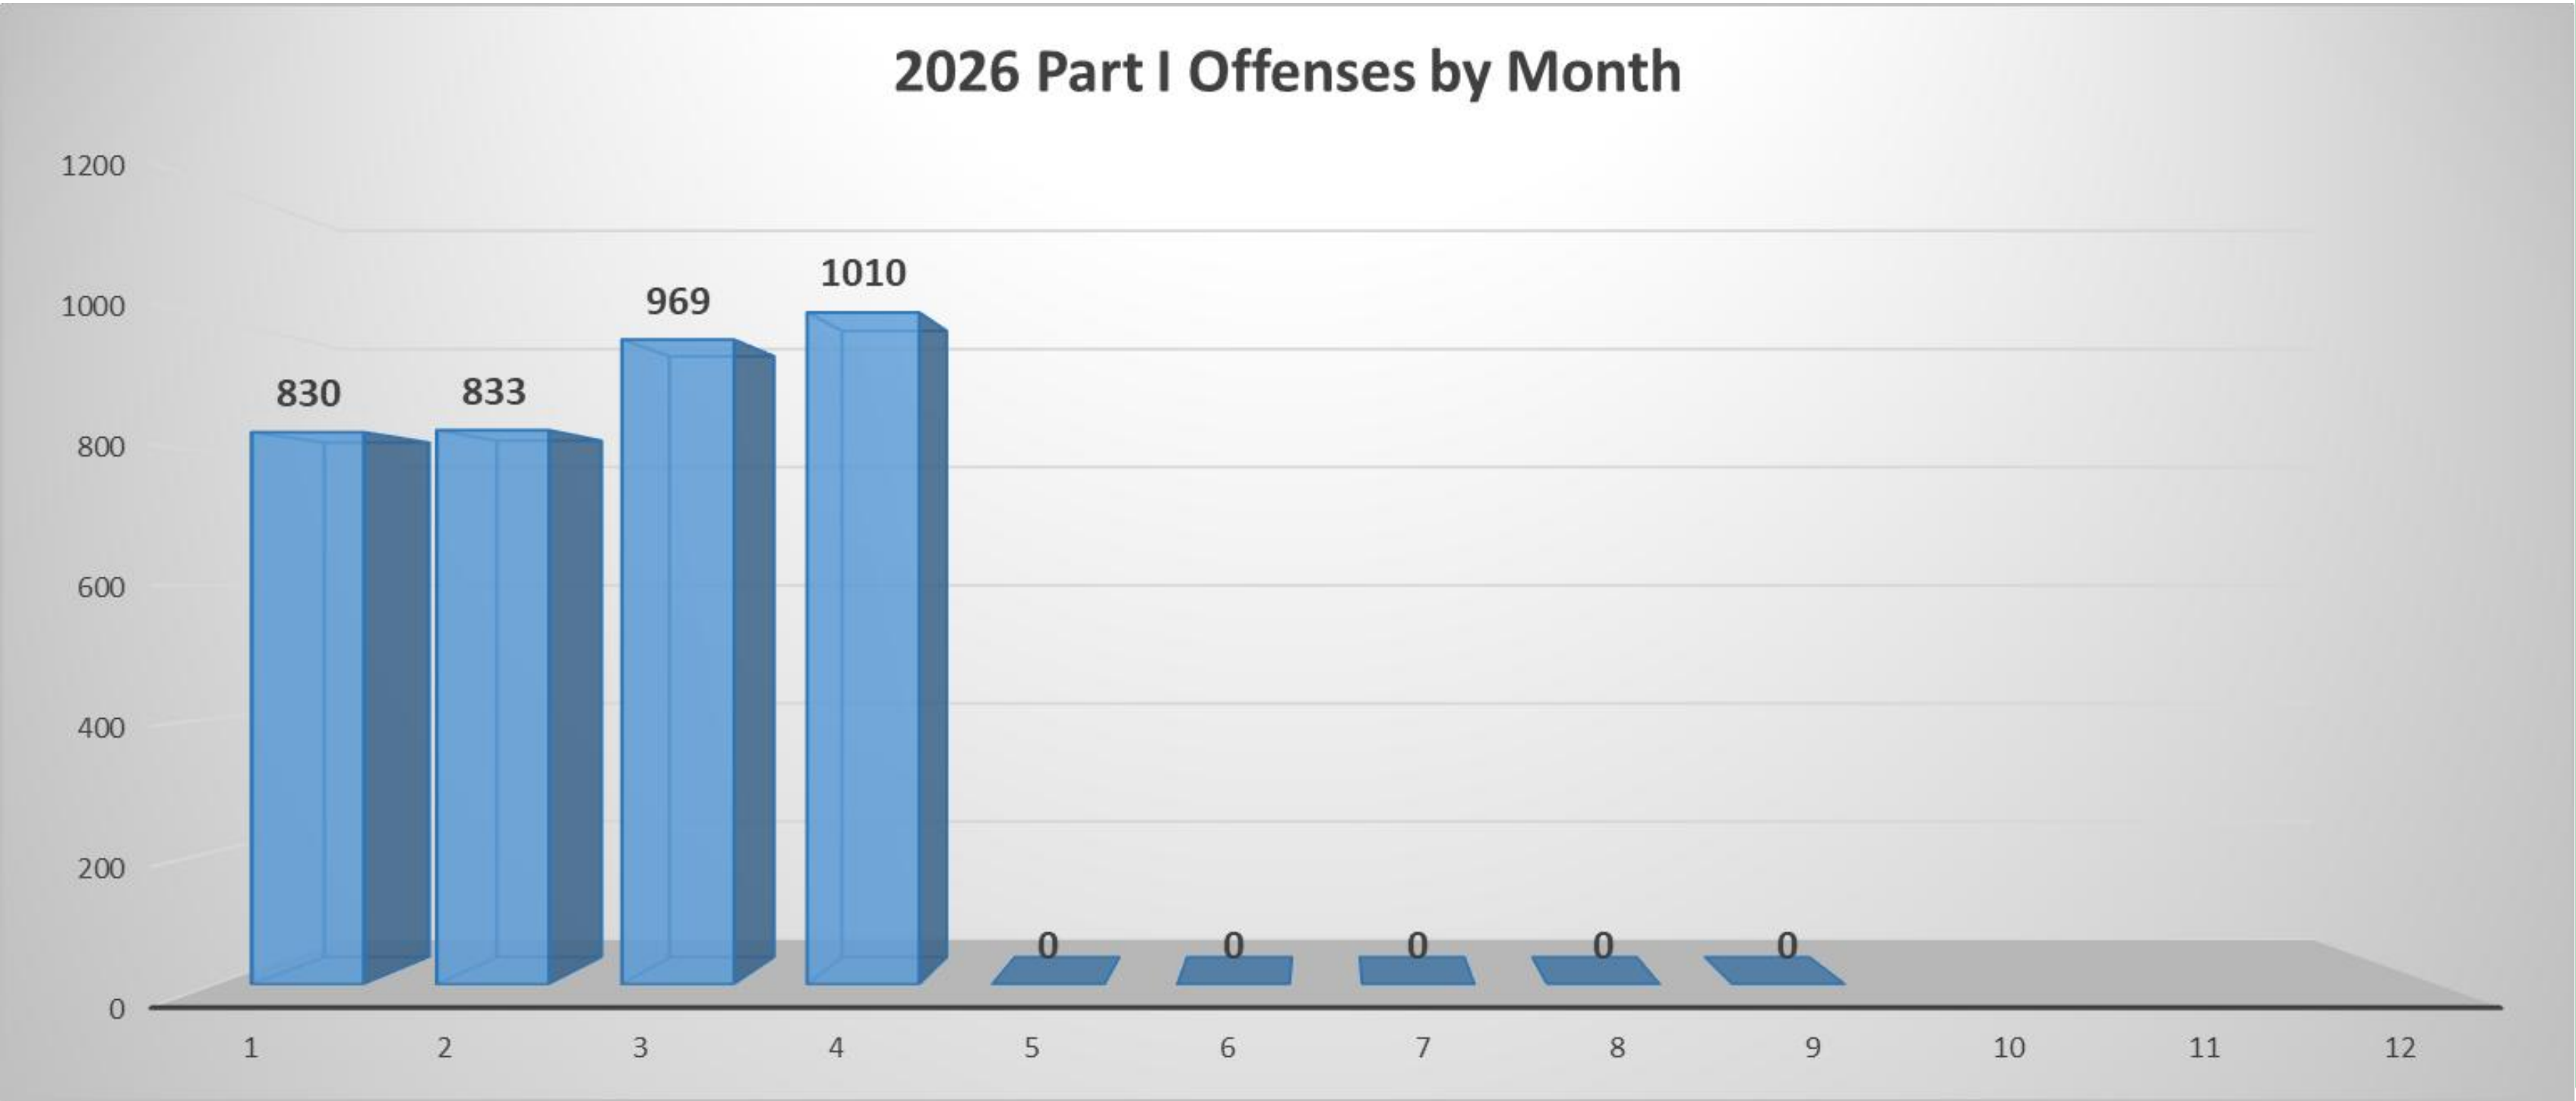

2026

OFFENSE	Jan	Feb	Mar	Apr	May	Jun	Jul	Aug	Sep	Oct	Nov	Dec	TOTAL
All Homicide Offenses	2	1	1	3									7
Forcible Rape	9	18	13	14									54
Robbery	30	18	25	38									111
Aggravated Assault	189	156	219	217									781
Violent Crime	230	193	258	272	0	0	0	0	0				953
Burglary/B & E	104	122	99	113									438
Larceny	455	480	569	587									2091
Stolen Vehicle	41	38	43	38									160
Property Crime	600	640	711	738									2689
TOTAL	830	833	969	1010	0	0	0	0	0				3642

These figures represent the data extracted from the LRPD's Records Management System and can fluctuate from month-to-month as incidents are investigated further and possibly reclassified.

CLR

#FORWARDTOGETHER

2026

2026 Part I Offenses by Month

CLR

#FORWARDTOGETHER