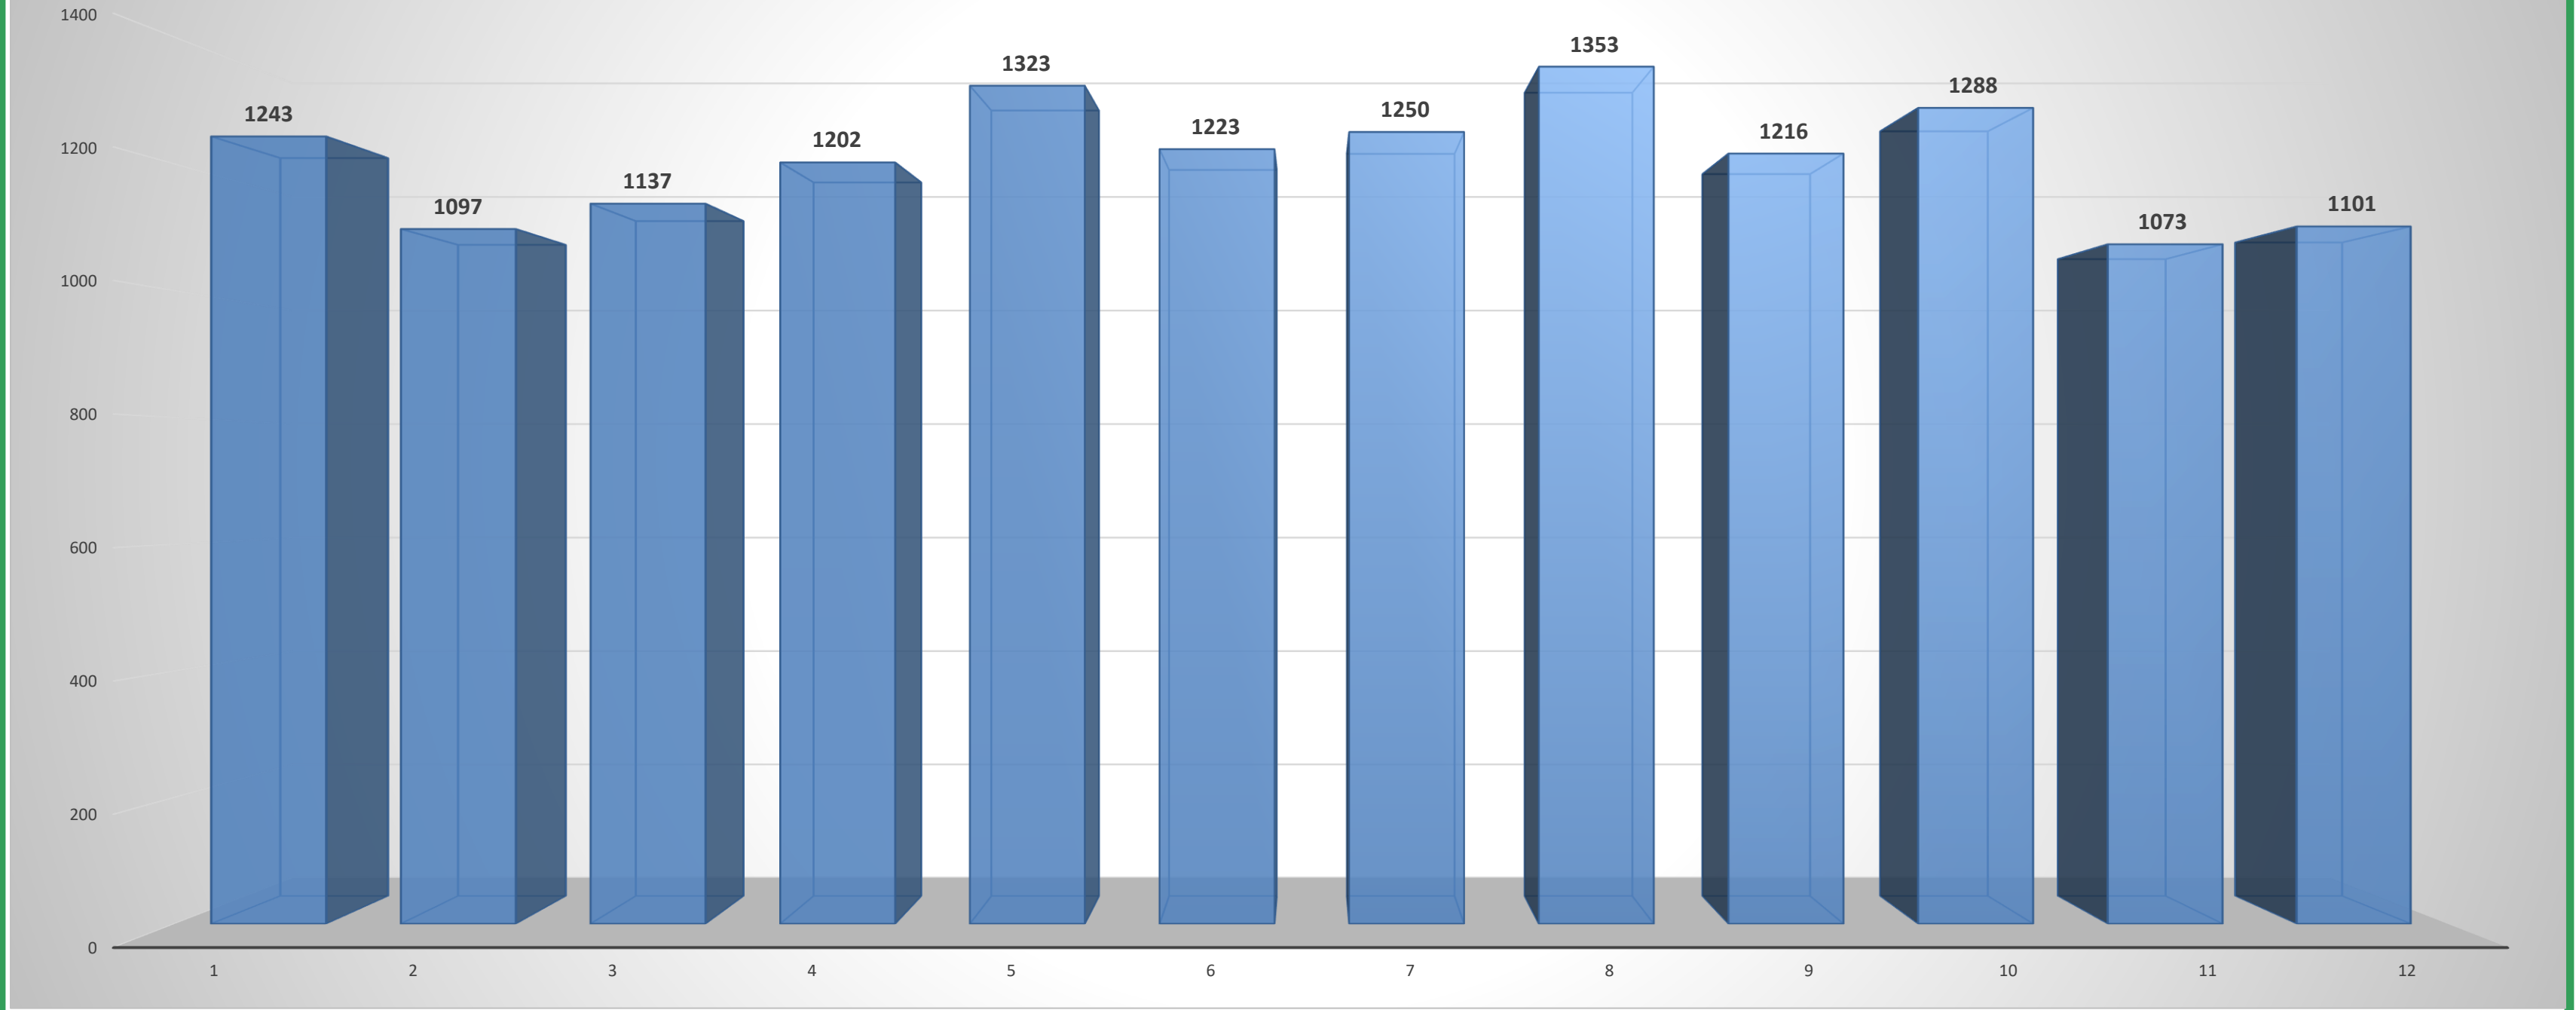

2022

OFFENSE	Jan	Feb	Mar	Apr	May	Jun	Jul	Aug	Sep	Oct	Nov	Dec	TOTAL
All Homicide Offenses	6	6	4	13	7	6	6	4	9	9	5	6	81
Forcible Rape	12	12	21	16	16	17	19	17	18	28	15	17	208
Robbery	39	32	25	32	50	38	35	37	27	37	42	33	427
Aggravated Assault	269	247	221	236	280	249	277	291	254	250	182	214	2970
Violent Crime	326	297	271	297	353	310	337	349	308	324	244	270	3686
Burglary/B & E	195	135	143	183	159	152	169	193	133	179	132	126	1899
Larceny	611	565	647	648	717	687	657	725	693	699	595	627	7871
Stolen Vehicle	111	100	76	74	94	74	87	86	82	86	102	78	1050
Property Crime	917	800	866	905	970	913	913	1004	908	964	829	831	10820
TOTAL	1243	1097	1137	1202	1323	1223	1250	1353	1216	1288	1073	1101	14506

These figures represent the data extracted from the LRPD's Records Management System and can fluctuate from month-to-month as incidents are investigated further and possibly reclassified.

#FORWARDTOGETHER

2022

2022 Part I Offenses by Month

CLR

#FORWARDTOGETHER