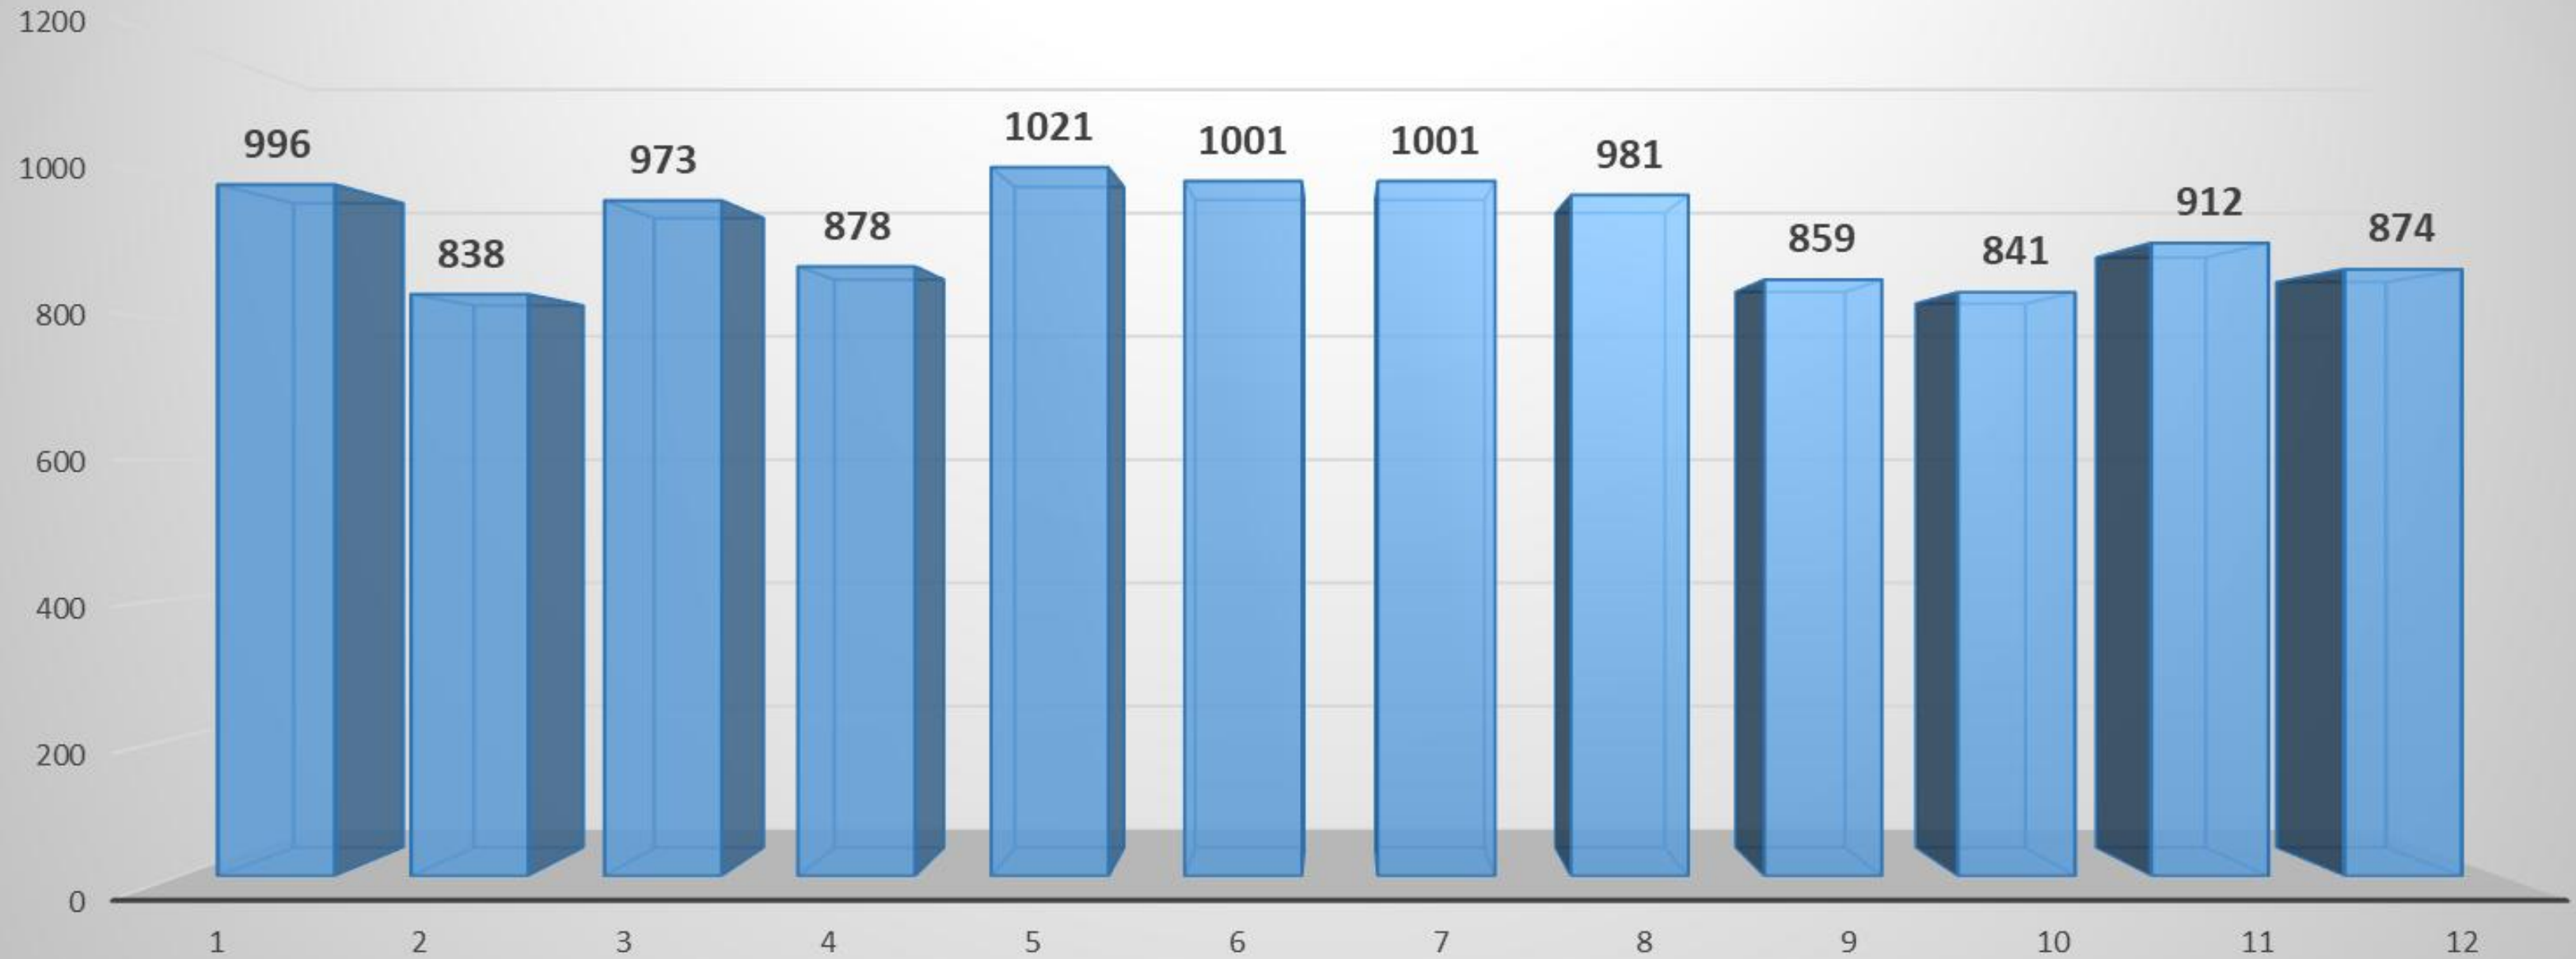

2025

OFFENSE	Jan	Feb	Mar	Apr	May	Jun	Jul	Aug	Sep	Oct	Nov	Dec	TOTAL
All Homicide Offenses	9	8	2	3	3	5	6	1	1	0	2	6	46
Forcible Rape	15	7	15	17	14	13	11	19	15	15	10	13	164
Robbery	35	29	19	30	41	31	32	30	23	29	20	28	347
Aggravated Assault	207	200	205	186	243	222	229	209	188	172	220	182	2463
Violent Crime	266	244	241	236	301	271	278	259	227	216	252	229	3020
Burglary/B & E	128	113	145	103	117	132	104	94	83	92	99	121	1331
Larceny	555	447	534	497	540	524	563	571	502	486	500	469	6188
Stolen Vehicle	47	34	53	42	63	74	56	57	47	47	61	55	636
Property Crime	730	594	732	642	720	730	723	722	632	625	660	645	8155
TOTAL	996	838	973	878	1021	1001	1001	981	859	841	912	874	11175

These figures represent the data extracted from the LRPD's Records Management System and can fluctuate from month-to-month as incidents are investigated further and possibly reclassified.

#FORWARDTOGETHER

2025

2025 Part I Offenses by Month

CLR

#FORWARDTOGETHER