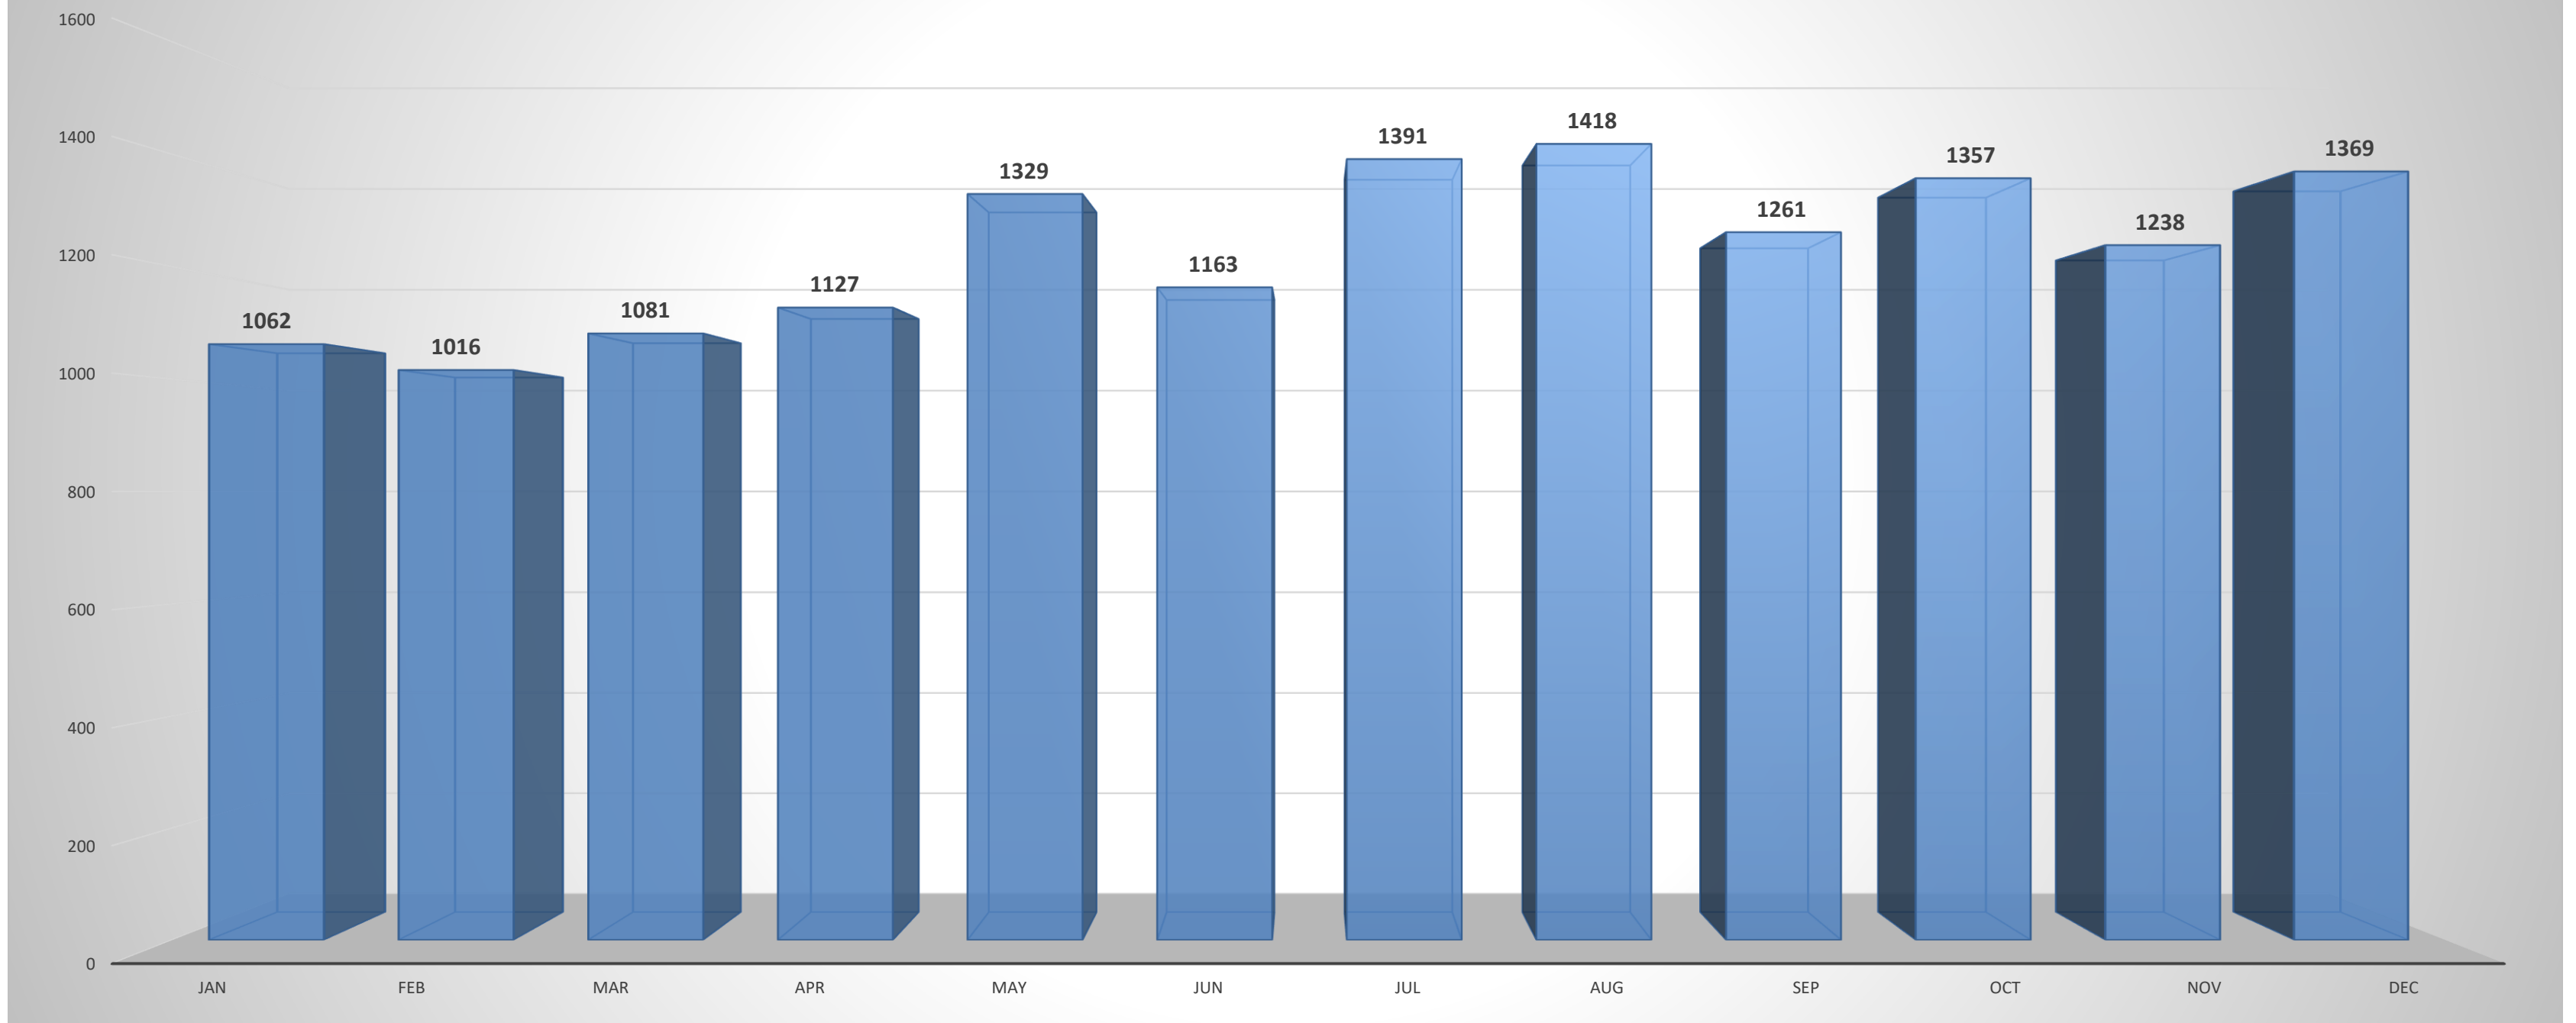

2021

OFFENSE	Jan	Feb	Mar	Apr	May	Jun	Jul	Aug	Sep	Oct	Nov	Dec	TOTAL
All Homicide Offenses	5	4	3	9	5	4	10	4	7	3	6	5	65
Forcible Rape	18	19	16	20	21	15	20	17	13	10	19	10	198
Robbery	21	23	22	20	32	25	41	32	45	60	38	37	396
Aggravated Assault	219	214	251	274	351	299	344	328	273	306	250	318	3427
Violent Crime	263	260	292	323	409	343	415	381	338	379	313	370	4086
Burglary/B & E	162	149	125	121	150	146	151	214	156	170	170	219	1933
Larceny	543	531	578	608	691	589	736	736	676	703	665	690	7746
Stolen Vehicle	94	76	86	75	79	85	89	87	91	105	90	90	1047
Property Crime	799	756	789	804	920	820	976	1037	923	978	925	999	10726
TOTAL	1062	1016	1081	1127	1329	1163	1391	1418	1261	1357	1238	1369	14812

These figures represent the data extracted from the LRPD's Records Management System and can fluctuate from month-to-month as incidents are investigated further and possibly reclassified.

CLR

#FORWARDTOGETHER

2021

2021 Part I Offenses by Month

CLR

#FORWARDTOGETHER