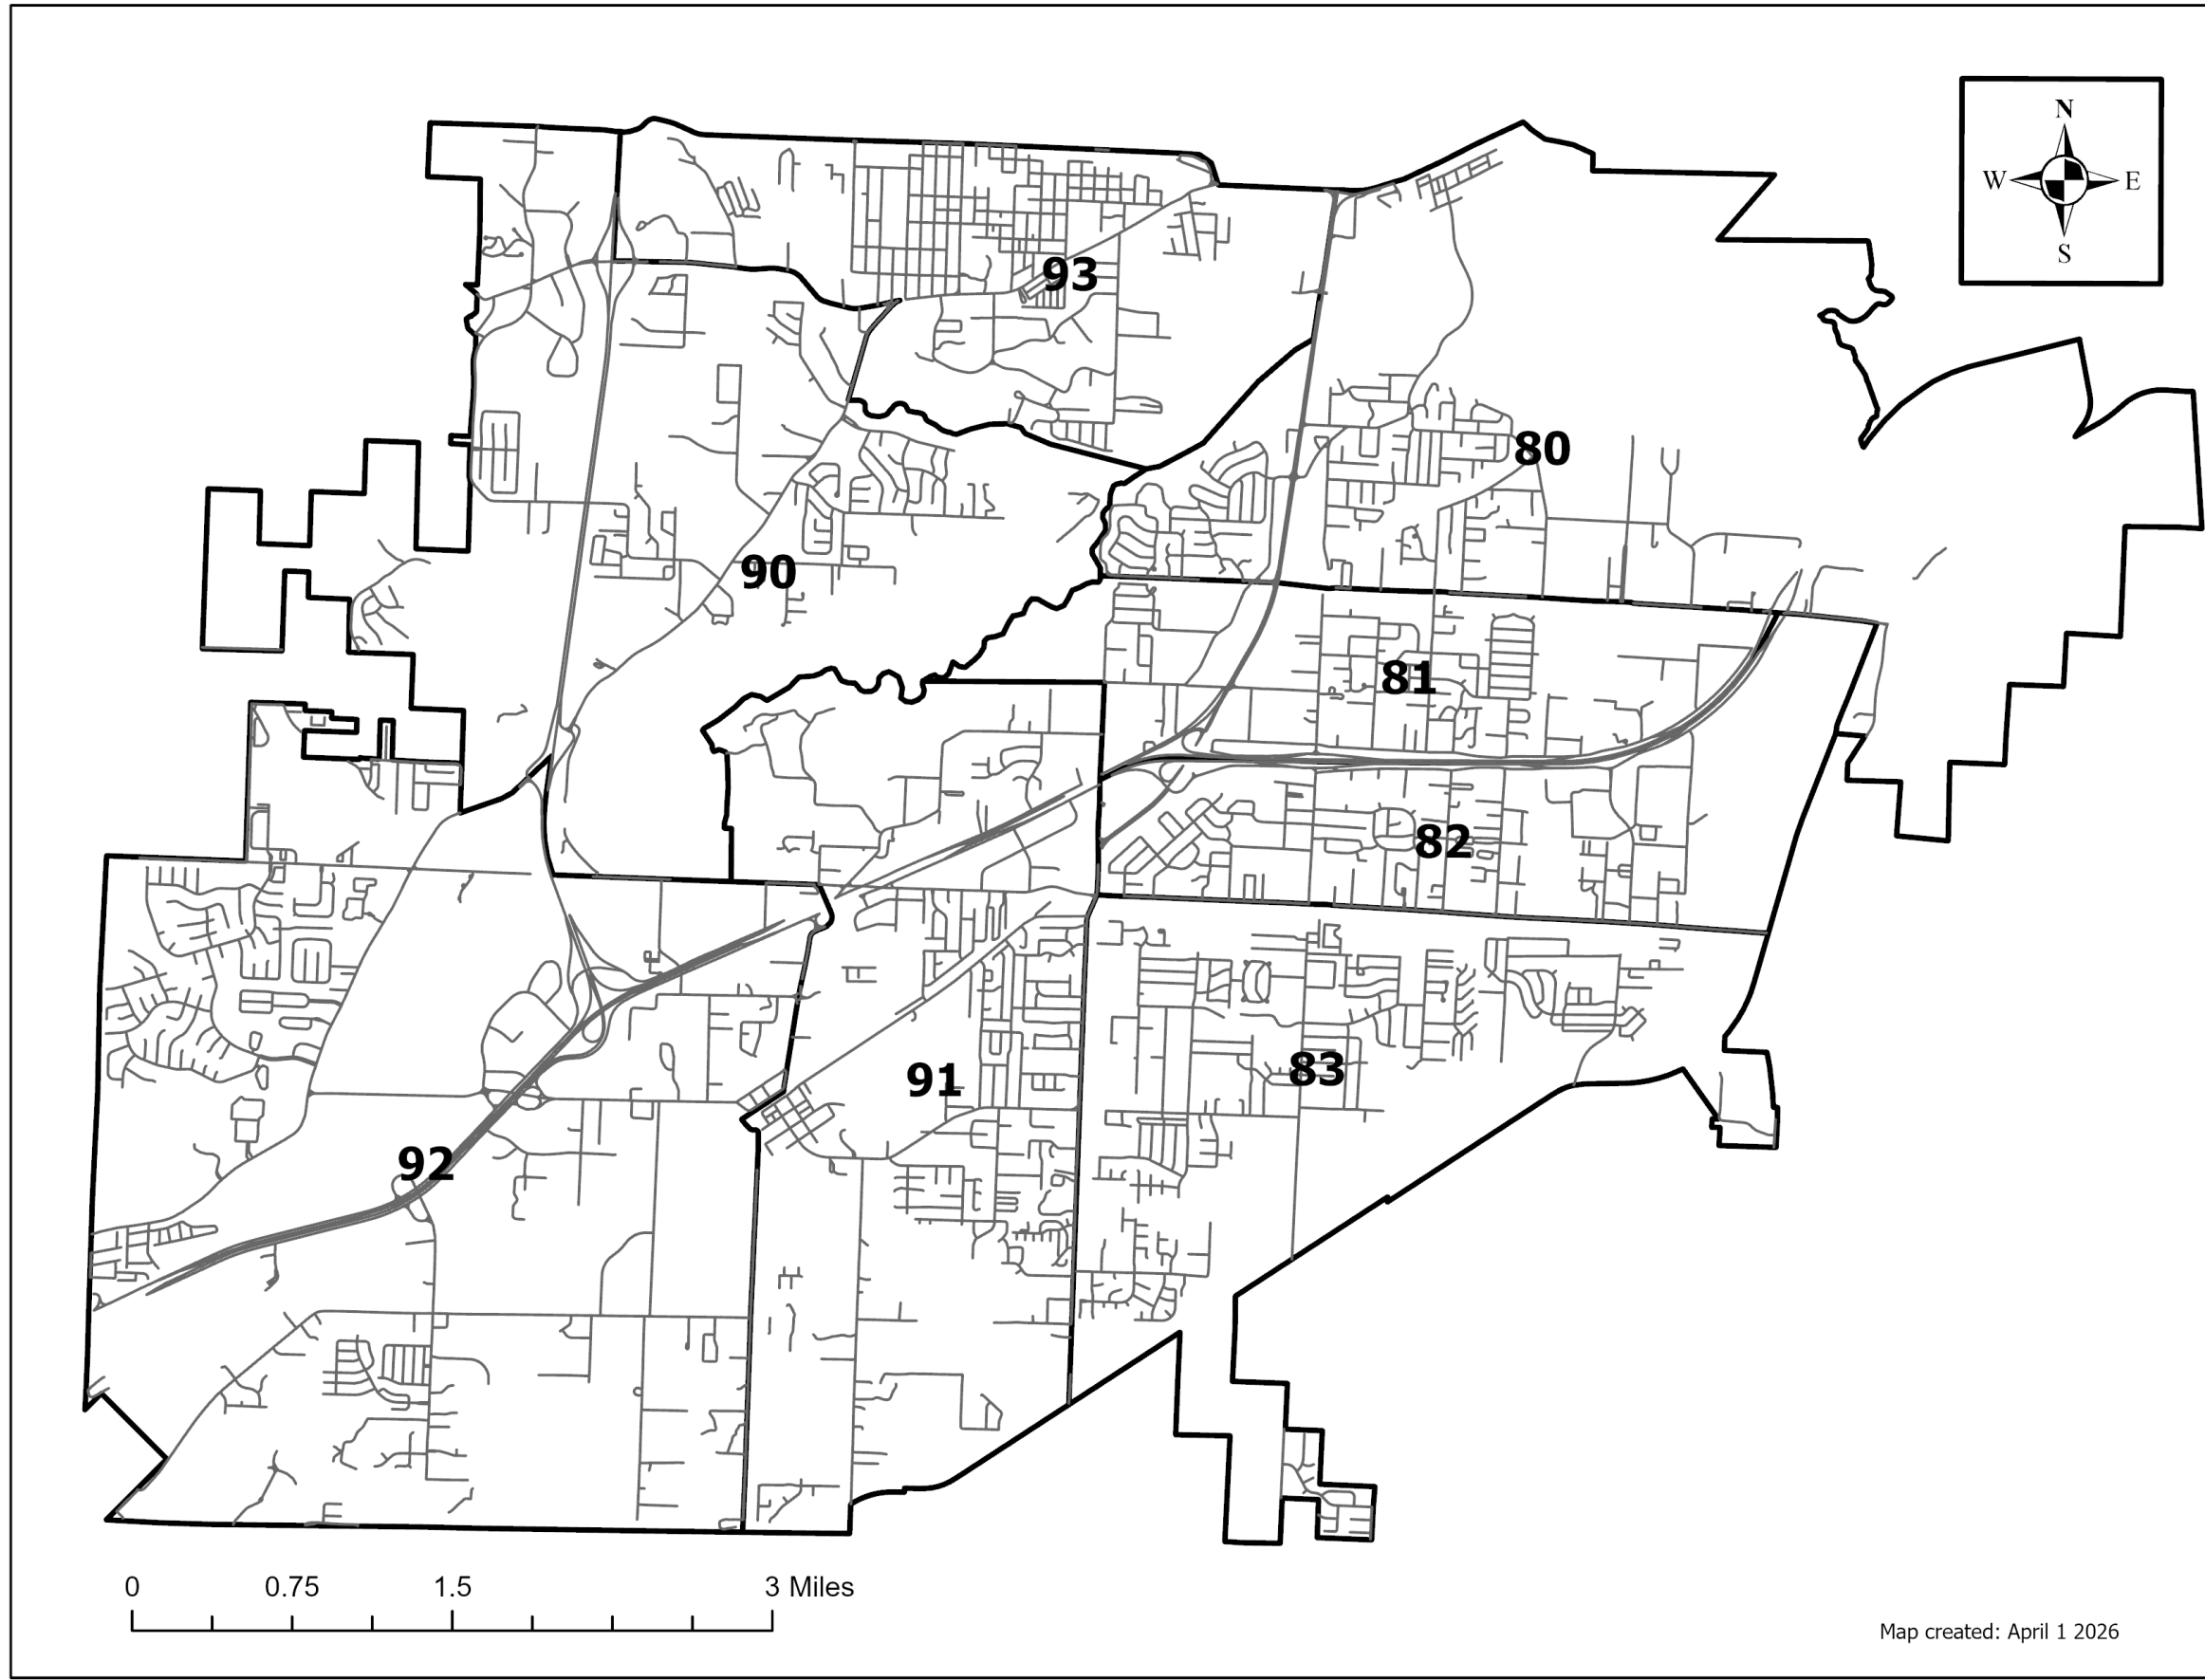

CLR

#FORWARDTOGETHER

Part I Offense Comparison Chart

1st Quarter 2026

Part I Offense Comparison - Southwest			
1st Quarter 2026			
Jan - March 2026 v 2025			
Part I Offense	SW		2026 v 2025
	2026	2025	% change
All Homicide Offenses	0	10	-100%
Robbery	23	20	15%
Non Domestic Agg Assault	124	174	-29%
Violent Crime	147	204	-28%
Burglary	55	68	-19%
B & E (Auto)	49	54	-9%
Motor Vehicle Theft	41	41	0%
Property Crime	145	163	-11%
TOTAL	292	367	-20%

CLR

#FORWARDTOGETHER

*Stats current as of April 1, 2026

	Homicide	
	2025	2026
Jan	3	0
Feb	4	0
Mar	2	0
Total	9	0

CLR

#FORWARDTOGETHER

*Stats current as of April 1, 2026

Non-Domestic Agg Assault		
	2025	2026
Jan	47	37
Feb	59	32
Mar	65	55
Total	171	124

Map created: April 1 2026

CLR
#FORWARDTOGETHER

*Stats current as of April 1, 2026

	Robbery	
	2025	2026
Jan	9	7
Feb	7	6
Mar	5	10
Total	21	23

CLR
#FORWARDTOGETHER

*Stats current as of April 1, 2026

	Burglary	
	2025	2026
Jan	21	20
Feb	19	25
Mar	30	10
Total	70	55