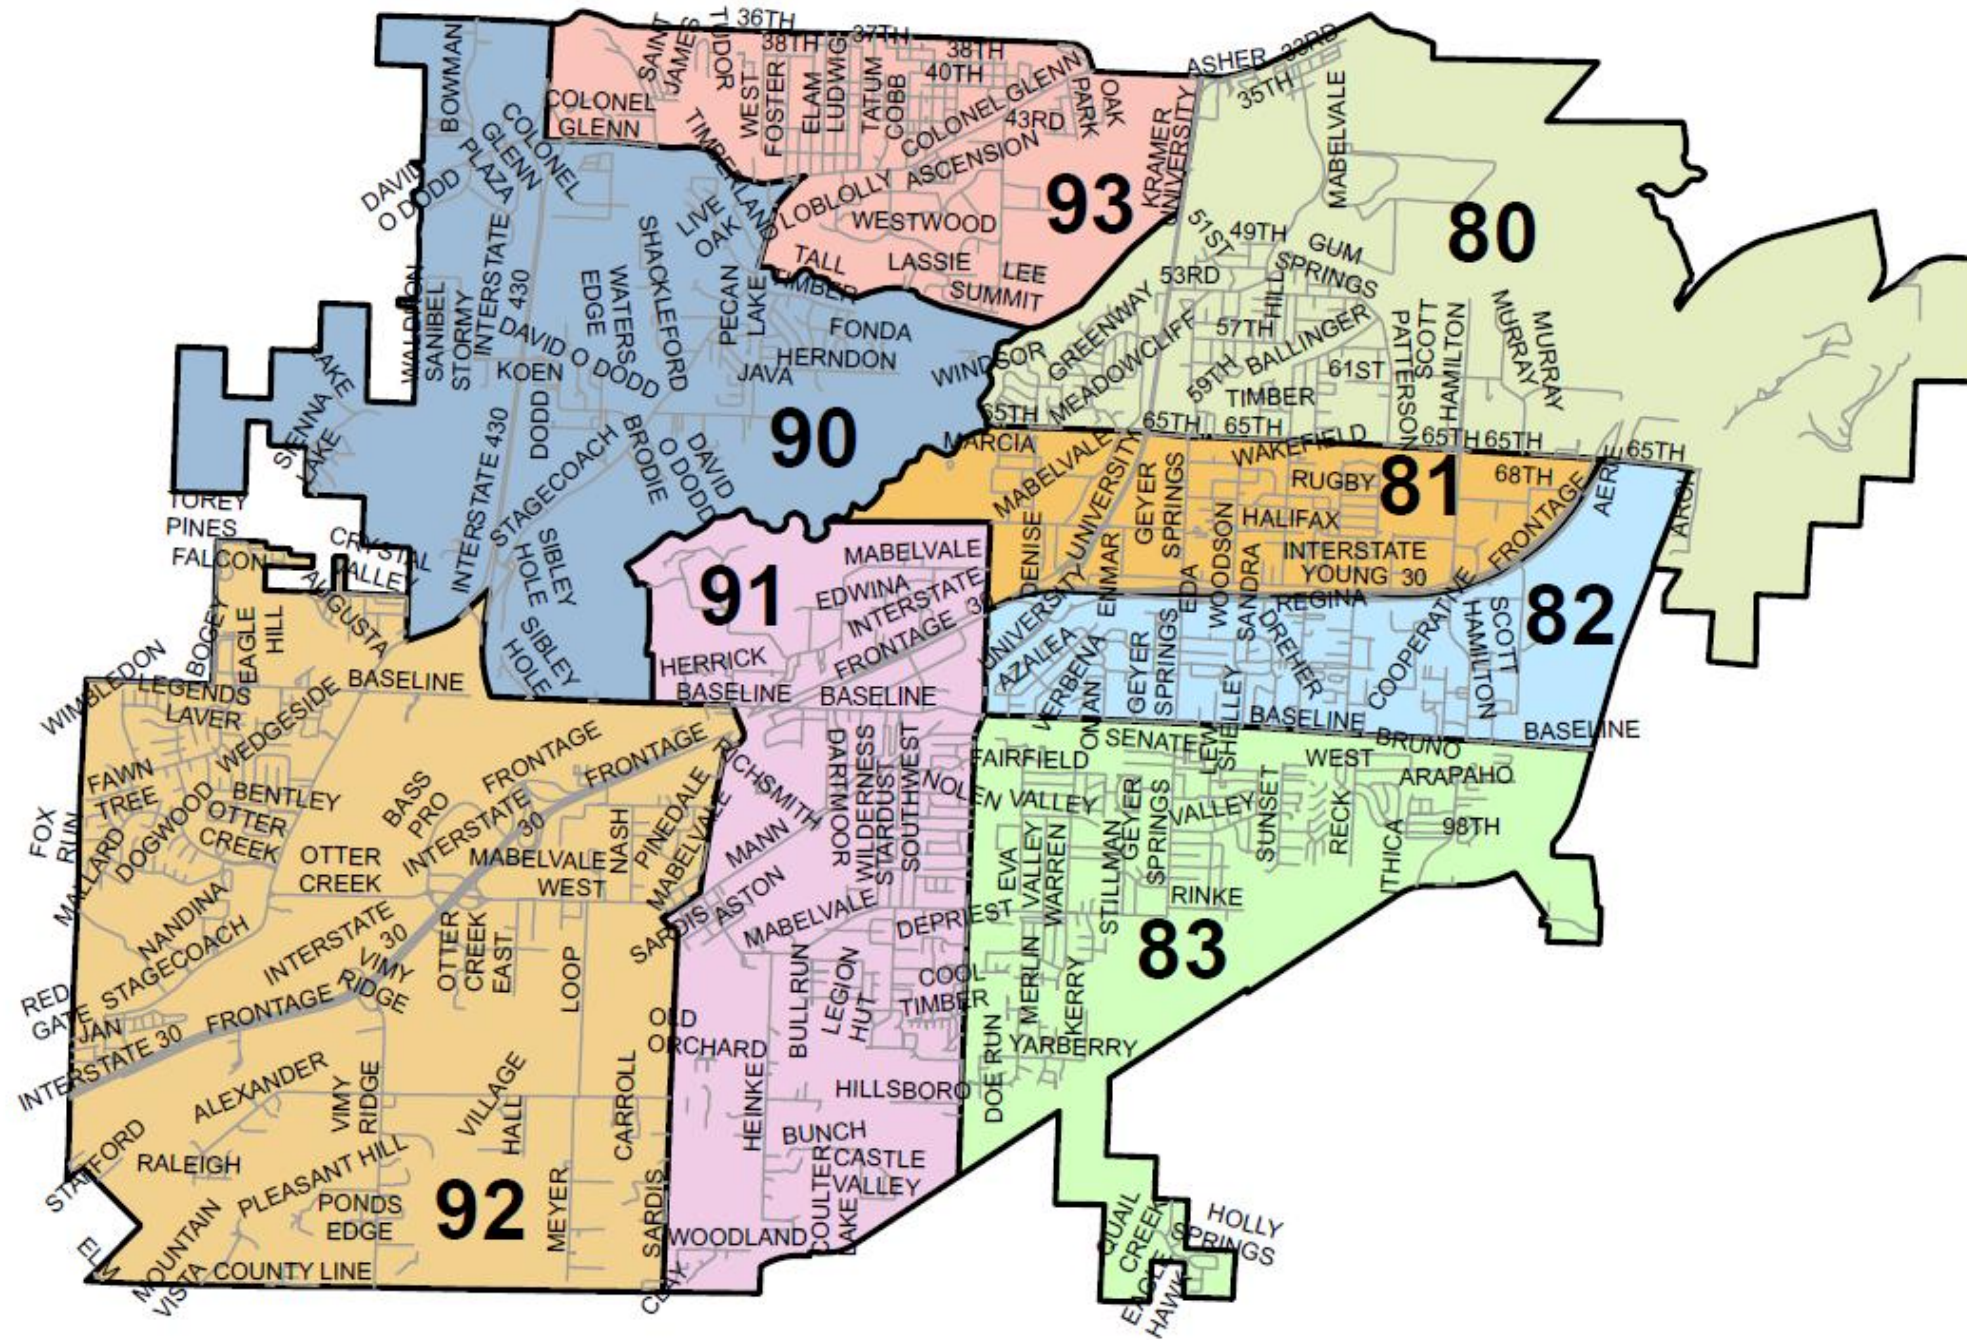

64 – Regular Patrol Officers

80 – Total Sworn

CLR

#FORWARDTOGETHER

Southwest District Map

0 0.75 1.5 3 Miles

Map date: April 17, 2023

CLR