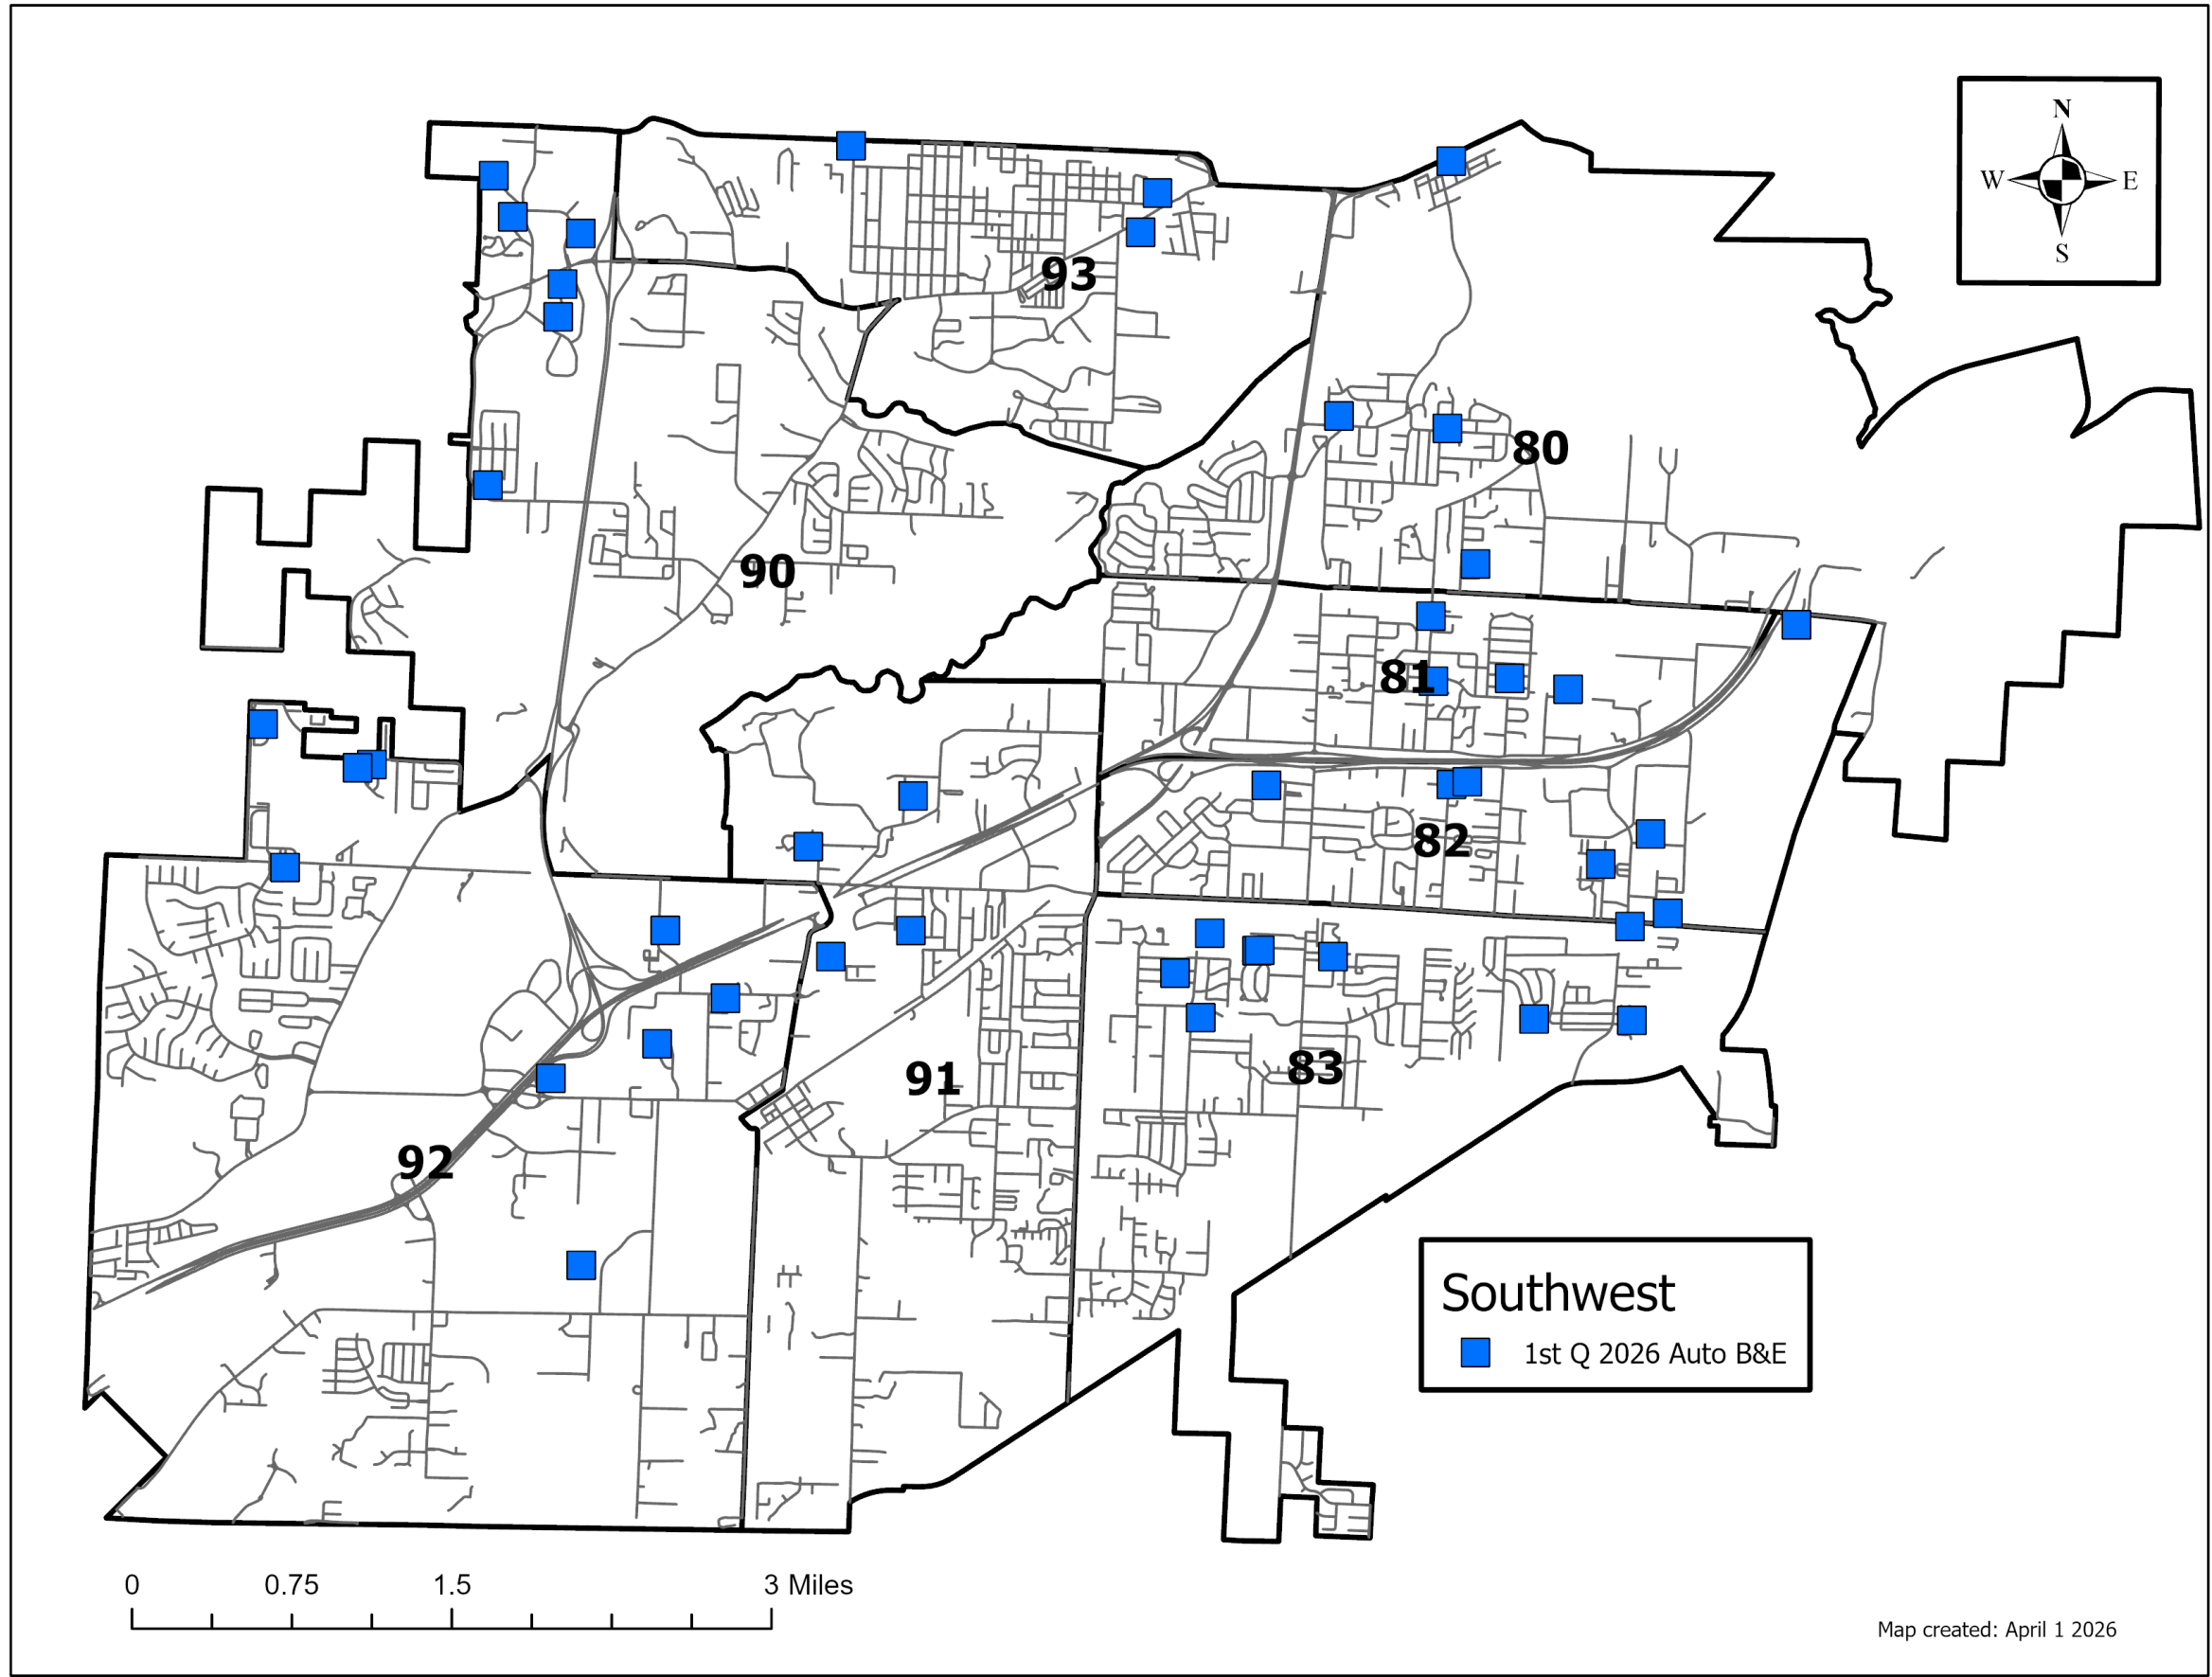

Map created: April 1 2026

CLR
#FORWARDTOGETHER

*Stats current as of April 1, 2026

	Robbery	
	2025	2026
Jan	9	7
Feb	7	6
Mar	5	10
Total	21	23

CLR
#FORWARDTOGETHER

*Stats current as of April 1, 2026

	Burglary	
	2025	2026
Jan	21	20
Feb	19	25
Mar	30	10
Total	70	55

CLR

#FORWARDTOGETHER

*Stats current as of April 1, 2026

	B & E (Auto)	
	2025	2026
Jan	23	13
Feb	12	19
Mar	20	17
Total	55	49

Map created: April 1 2026

*Stats current as of April 1, 2026

Auto Theft		
	2025	2026
Jan	8	12
Feb	11	17
Mar	26	12
Total	45	41

Map created: April 1 2026

CLR
#FORWARDTOGETHER

*Stats current as of April 1, 2026

Officer Activity 1st Quarter 2026

Officer Initiated	Total
SUBJECT STOP	34
TRAFFIC STOP	1547
Grand Total	1581

Southwest Division