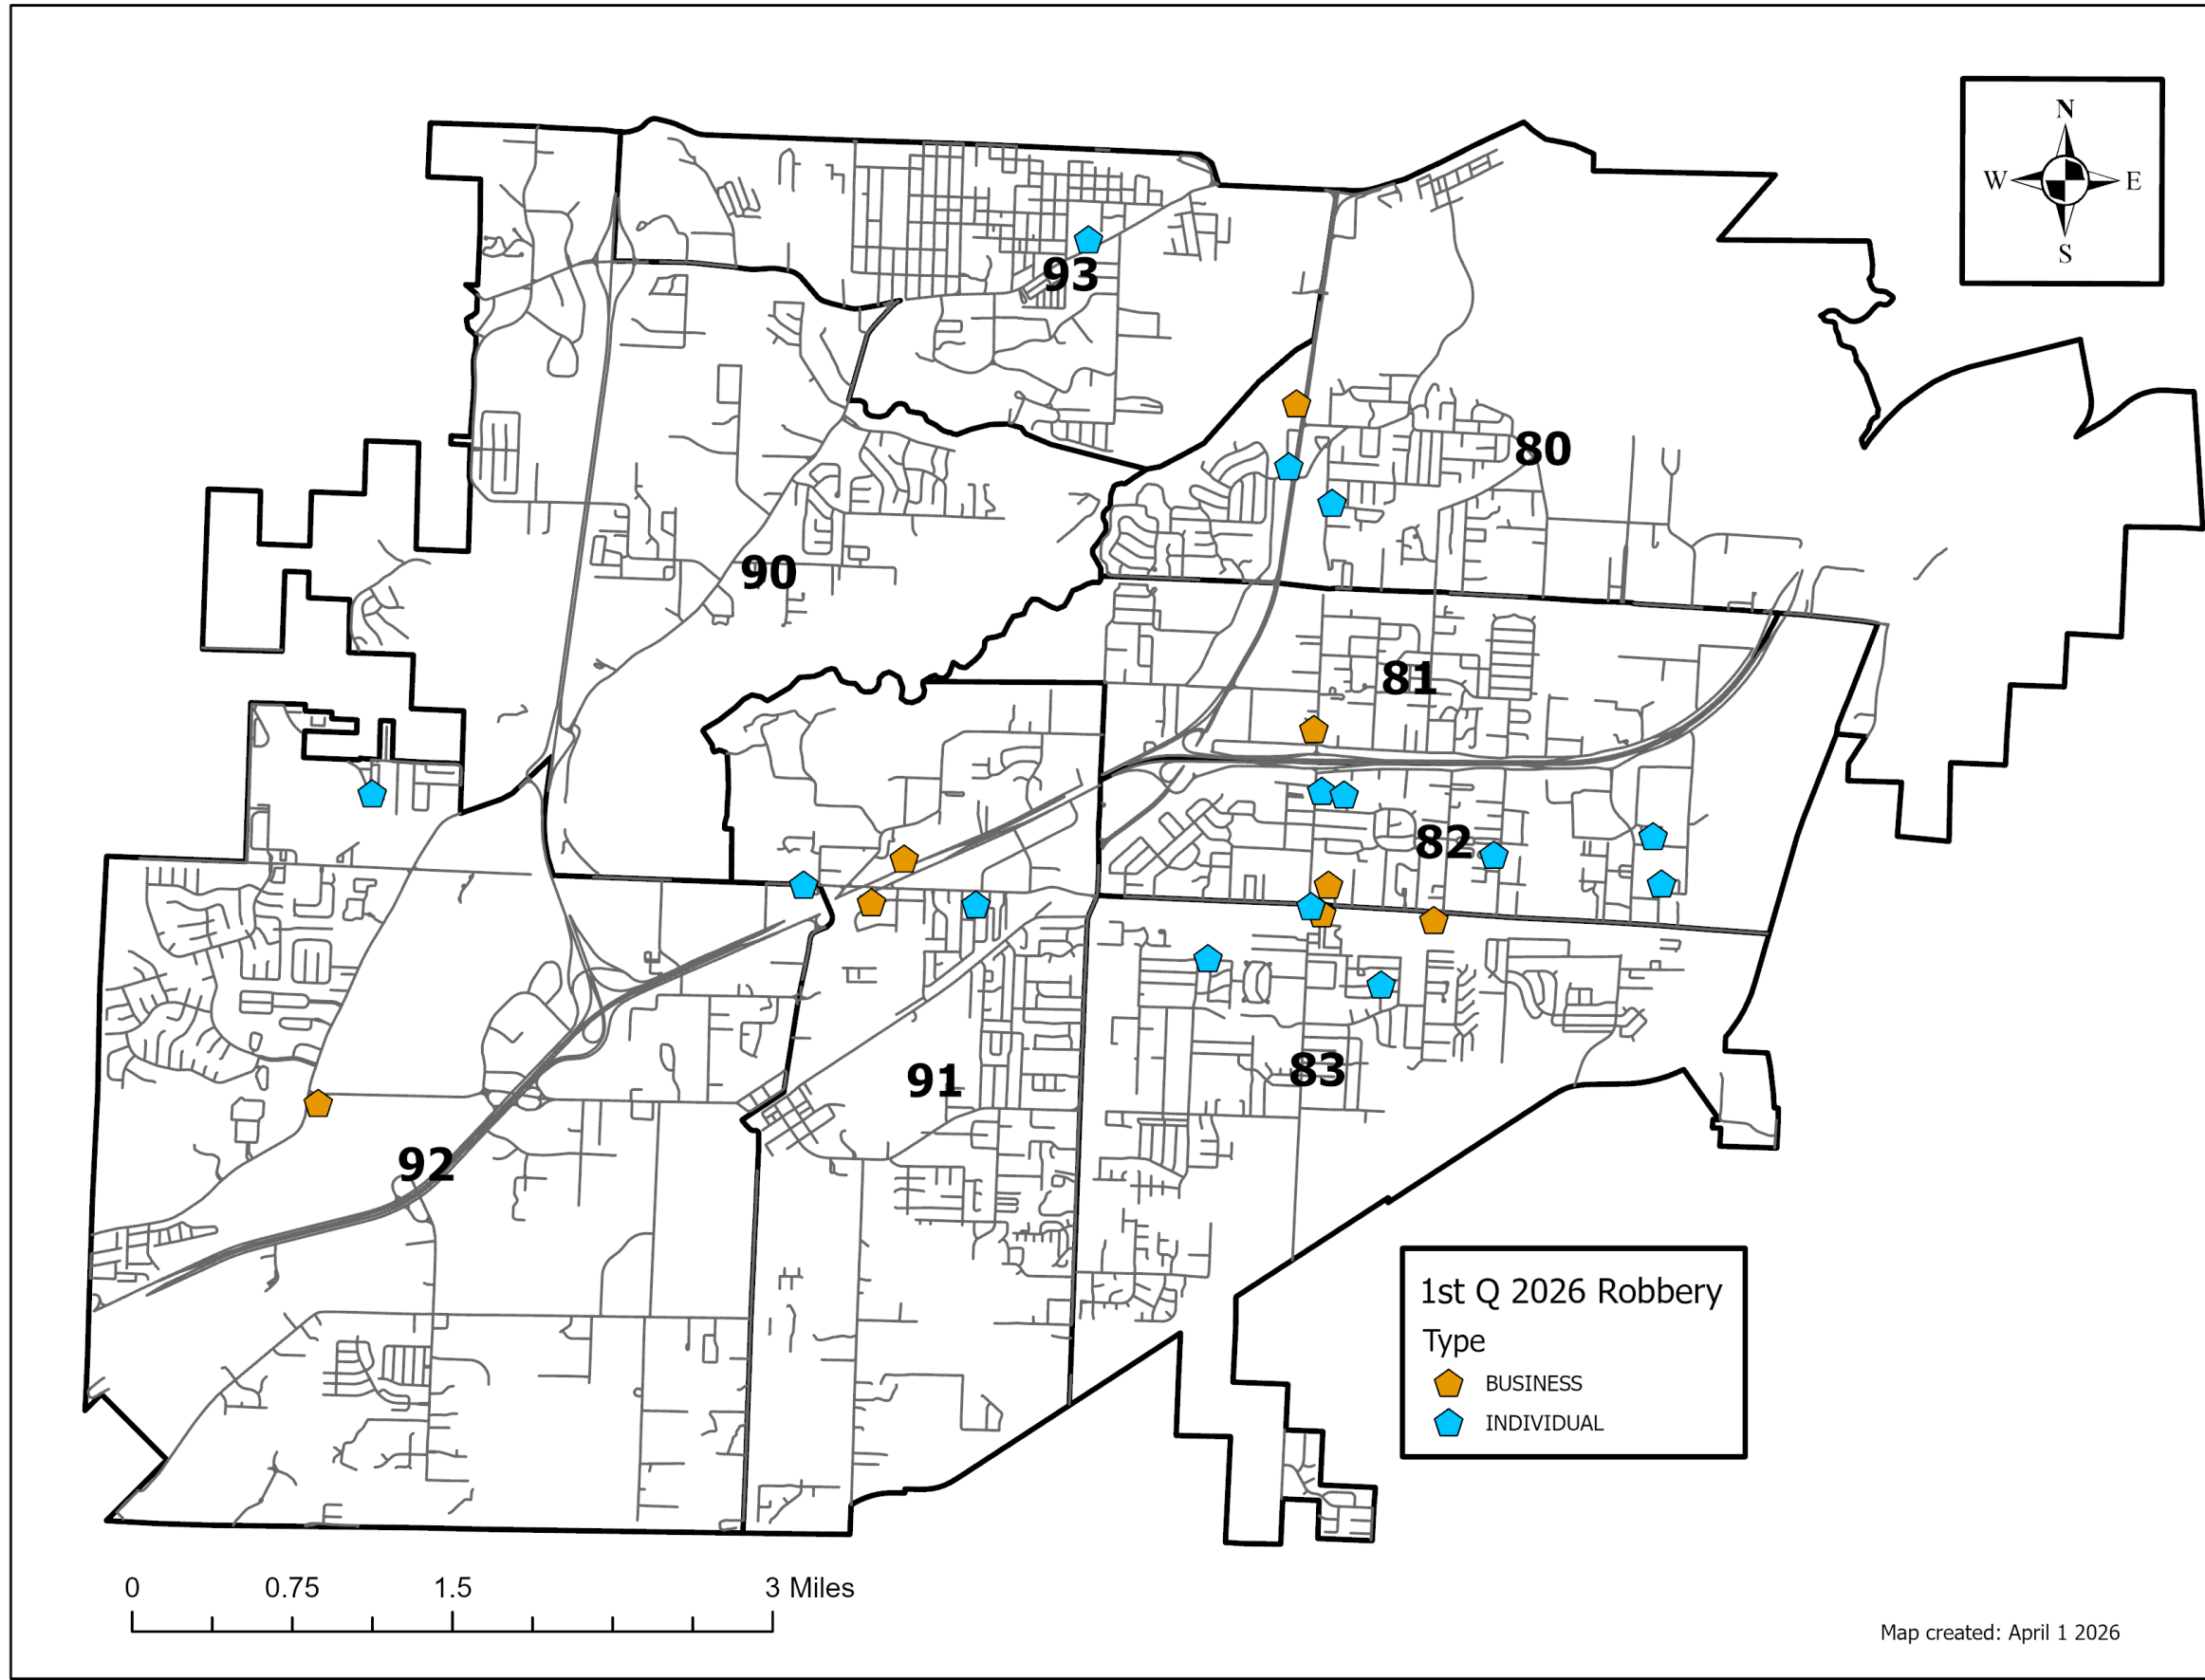

CLR

#FORWARDTOGETHER

*Stats current as of April 1, 2026

	Homicide	
	2025	2026
Jan	3	0
Feb	4	0
Mar	2	0
Total	9	0

CLR

#FORWARDTOGETHER

*Stats current as of April 1, 2026

Non-Domestic Agg Assault		
	2025	2026
Jan	47	37
Feb	59	32
Mar	65	55
Total	171	124

Map created: April 1 2026

CLR
#FORWARDTOGETHER

*Stats current as of April 1, 2026

	Robbery	
	2025	2026
Jan	9	7
Feb	7	6
Mar	5	10
Total	21	23

CLR
#FORWARDTOGETHER

*Stats current as of April 1, 2026

	Burglary	
	2025	2026
Jan	21	20
Feb	19	25
Mar	30	10
Total	70	55

CLR

#FORWARDTOGETHER

*Stats current as of April 1, 2026

	B & E (Auto)	
	2025	2026
Jan	23	13
Feb	12	19
Mar	20	17
Total	55	49

Map created: April 1 2026

*Stats current as of April 1, 2026

Auto Theft		
	2025	2026
Jan	8	12
Feb	11	17
Mar	26	12
Total	45	41

Map created: April 1 2026

CLR
#FORWARDTOGETHER

*Stats current as of April 1, 2026

Officer Activity 1st Quarter 2026

Officer Initiated	Total
SUBJECT STOP	34
TRAFFIC STOP	1547
Grand Total	1581

Southwest Division