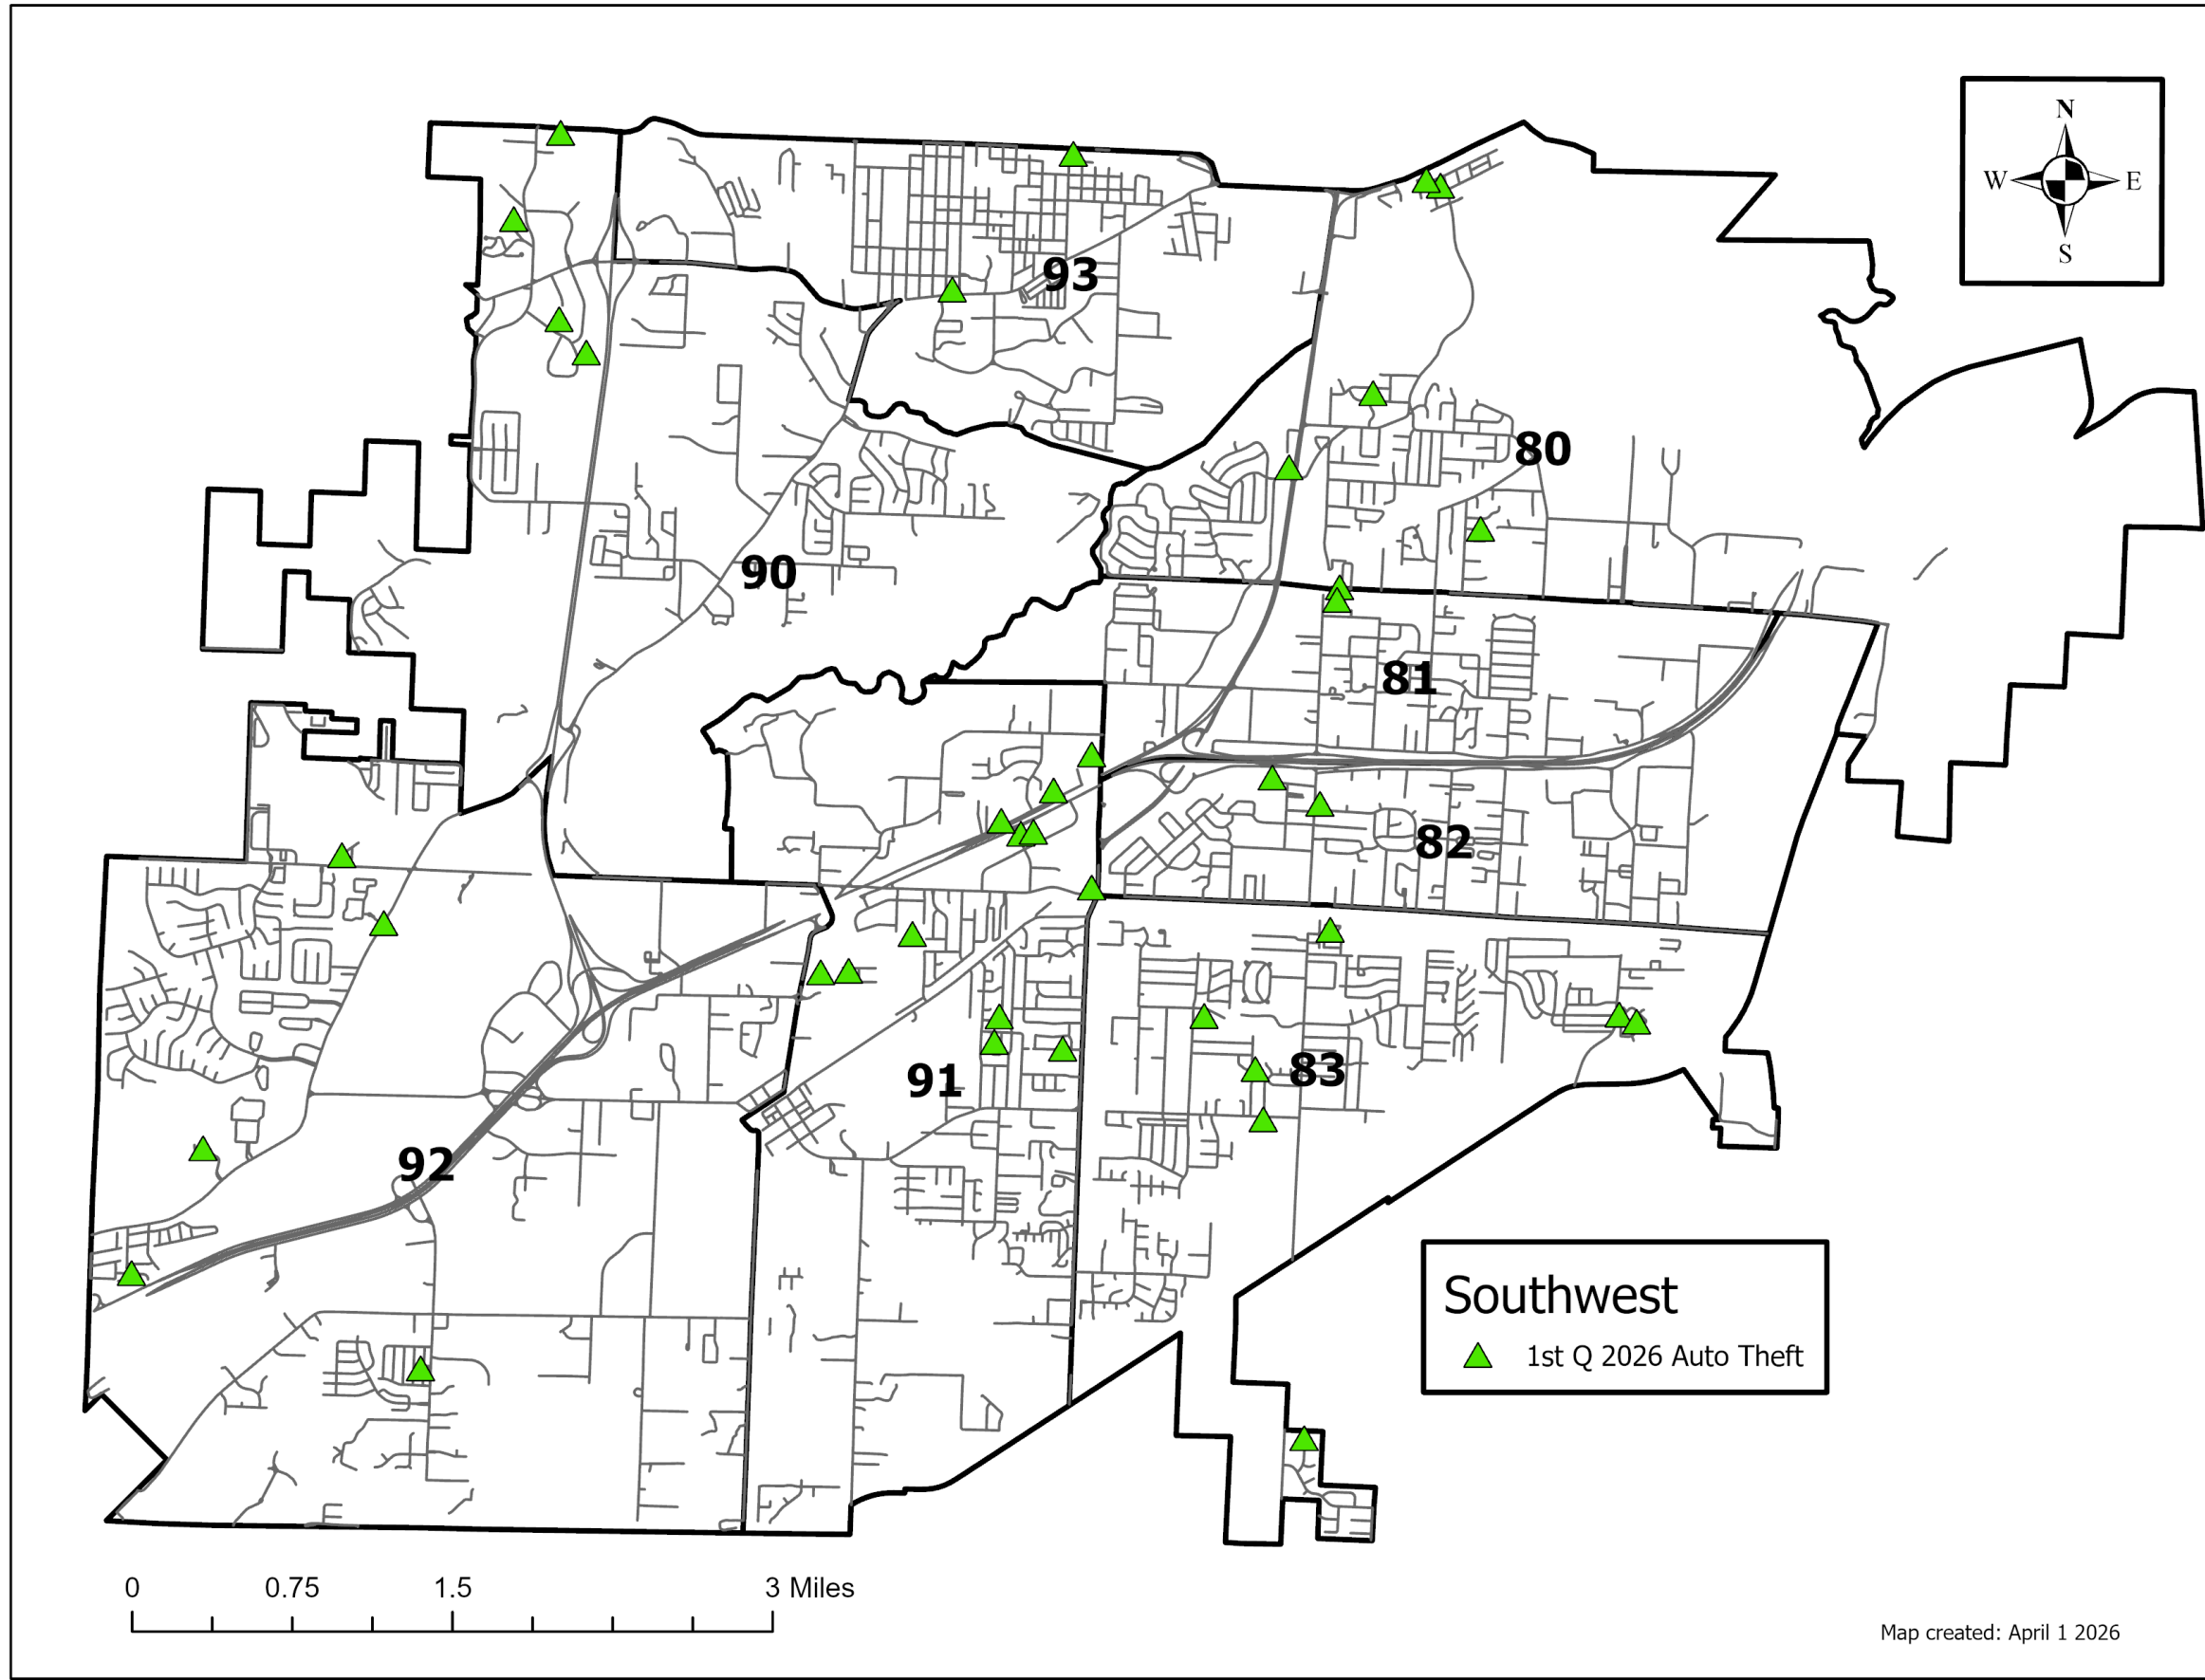

Map created: April 1 2026

CLR
#FORWARDTOGETHER

*Stats current as of April 1, 2026

	Robbery	
	2025	2026
Jan	9	7
Feb	7	6
Mar	5	10
Total	21	23

CLR
#FORWARDTOGETHER

*Stats current as of April 1, 2026

	Burglary	
	2025	2026
Jan	21	20
Feb	19	25
Mar	30	10
Total	70	55

CLR

#FORWARDTOGETHER

*Stats current as of April 1, 2026

	B & E (Auto)	
	2025	2026
Jan	23	13
Feb	12	19
Mar	20	17
Total	55	49

Map created: April 1 2026

*Stats current as of April 1, 2026

Auto Theft		
	2025	2026
Jan	8	12
Feb	11	17
Mar	26	12
Total	45	41

Map created: April 1 2026

CLR
#FORWARDTOGETHER

*Stats current as of April 1, 2026

Officer Activity 1st Quarter 2026

Officer Initiated	Total
SUBJECT STOP	34
TRAFFIC STOP	1547
Grand Total	1581

Southwest Division