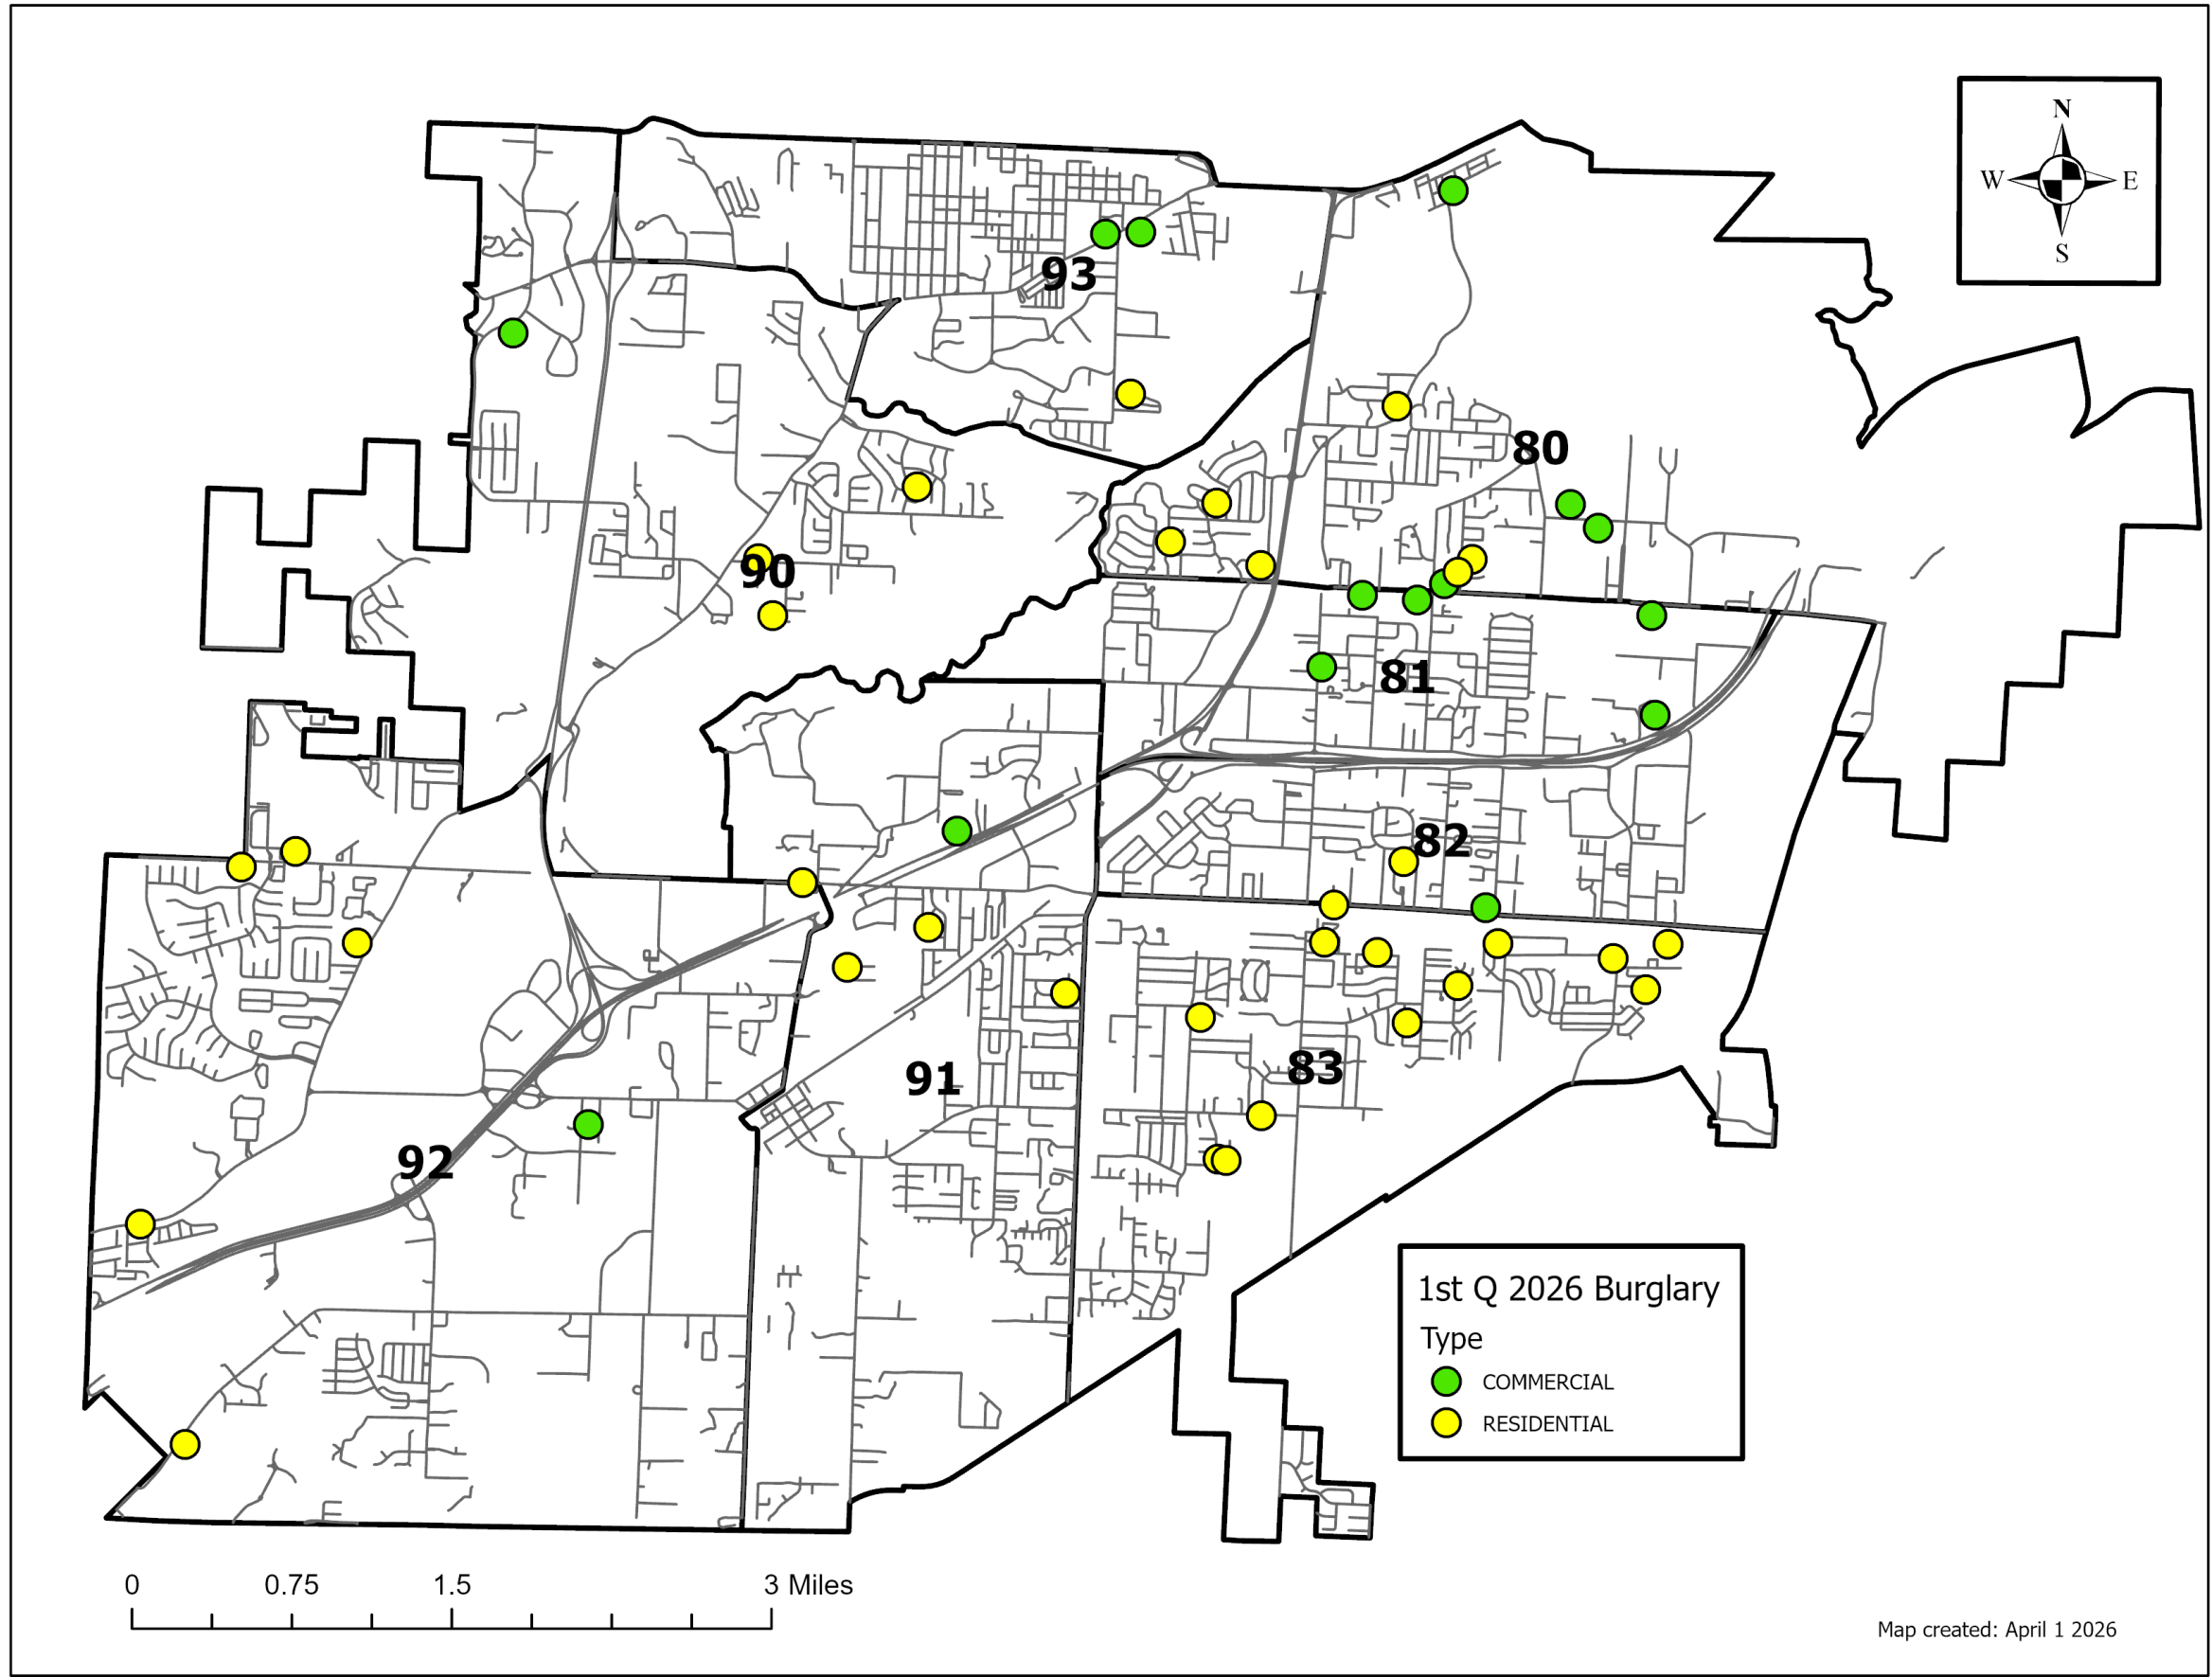

CLR

#FORWARDTOGETHER

*Stats current as of April 1, 2026

	Homicide	
	2025	2026
Jan	3	0
Feb	4	0
Mar	2	0
Total	9	0

CLR

#FORWARDTOGETHER

*Stats current as of April 1, 2026

Non-Domestic Agg Assault		
	2025	2026
Jan	47	37
Feb	59	32
Mar	65	55
Total	171	124

Map created: April 1 2026

CLR
#FORWARDTOGETHER

*Stats current as of April 1, 2026

	Robbery	
	2025	2026
Jan	9	7
Feb	7	6
Mar	5	10
Total	21	23

CLR
#FORWARDTOGETHER

*Stats current as of April 1, 2026

	Burglary	
	2025	2026
Jan	21	20
Feb	19	25
Mar	30	10
Total	70	55

CLR

#FORWARDTOGETHER

*Stats current as of April 1, 2026

	B & E (Auto)	
	2025	2026
Jan	23	13
Feb	12	19
Mar	20	17
Total	55	49

Map created: April 1 2026

*Stats current as of April 1, 2026

Auto Theft		
	2025	2026
Jan	8	12
Feb	11	17
Mar	26	12
Total	45	41

Map created: April 1 2026

CLR
#FORWARDTOGETHER

*Stats current as of April 1, 2026

Officer Activity 1st Quarter 2026

Officer Initiated	Total
SUBJECT STOP	34
TRAFFIC STOP	1547
Grand Total	1581

Southwest Division