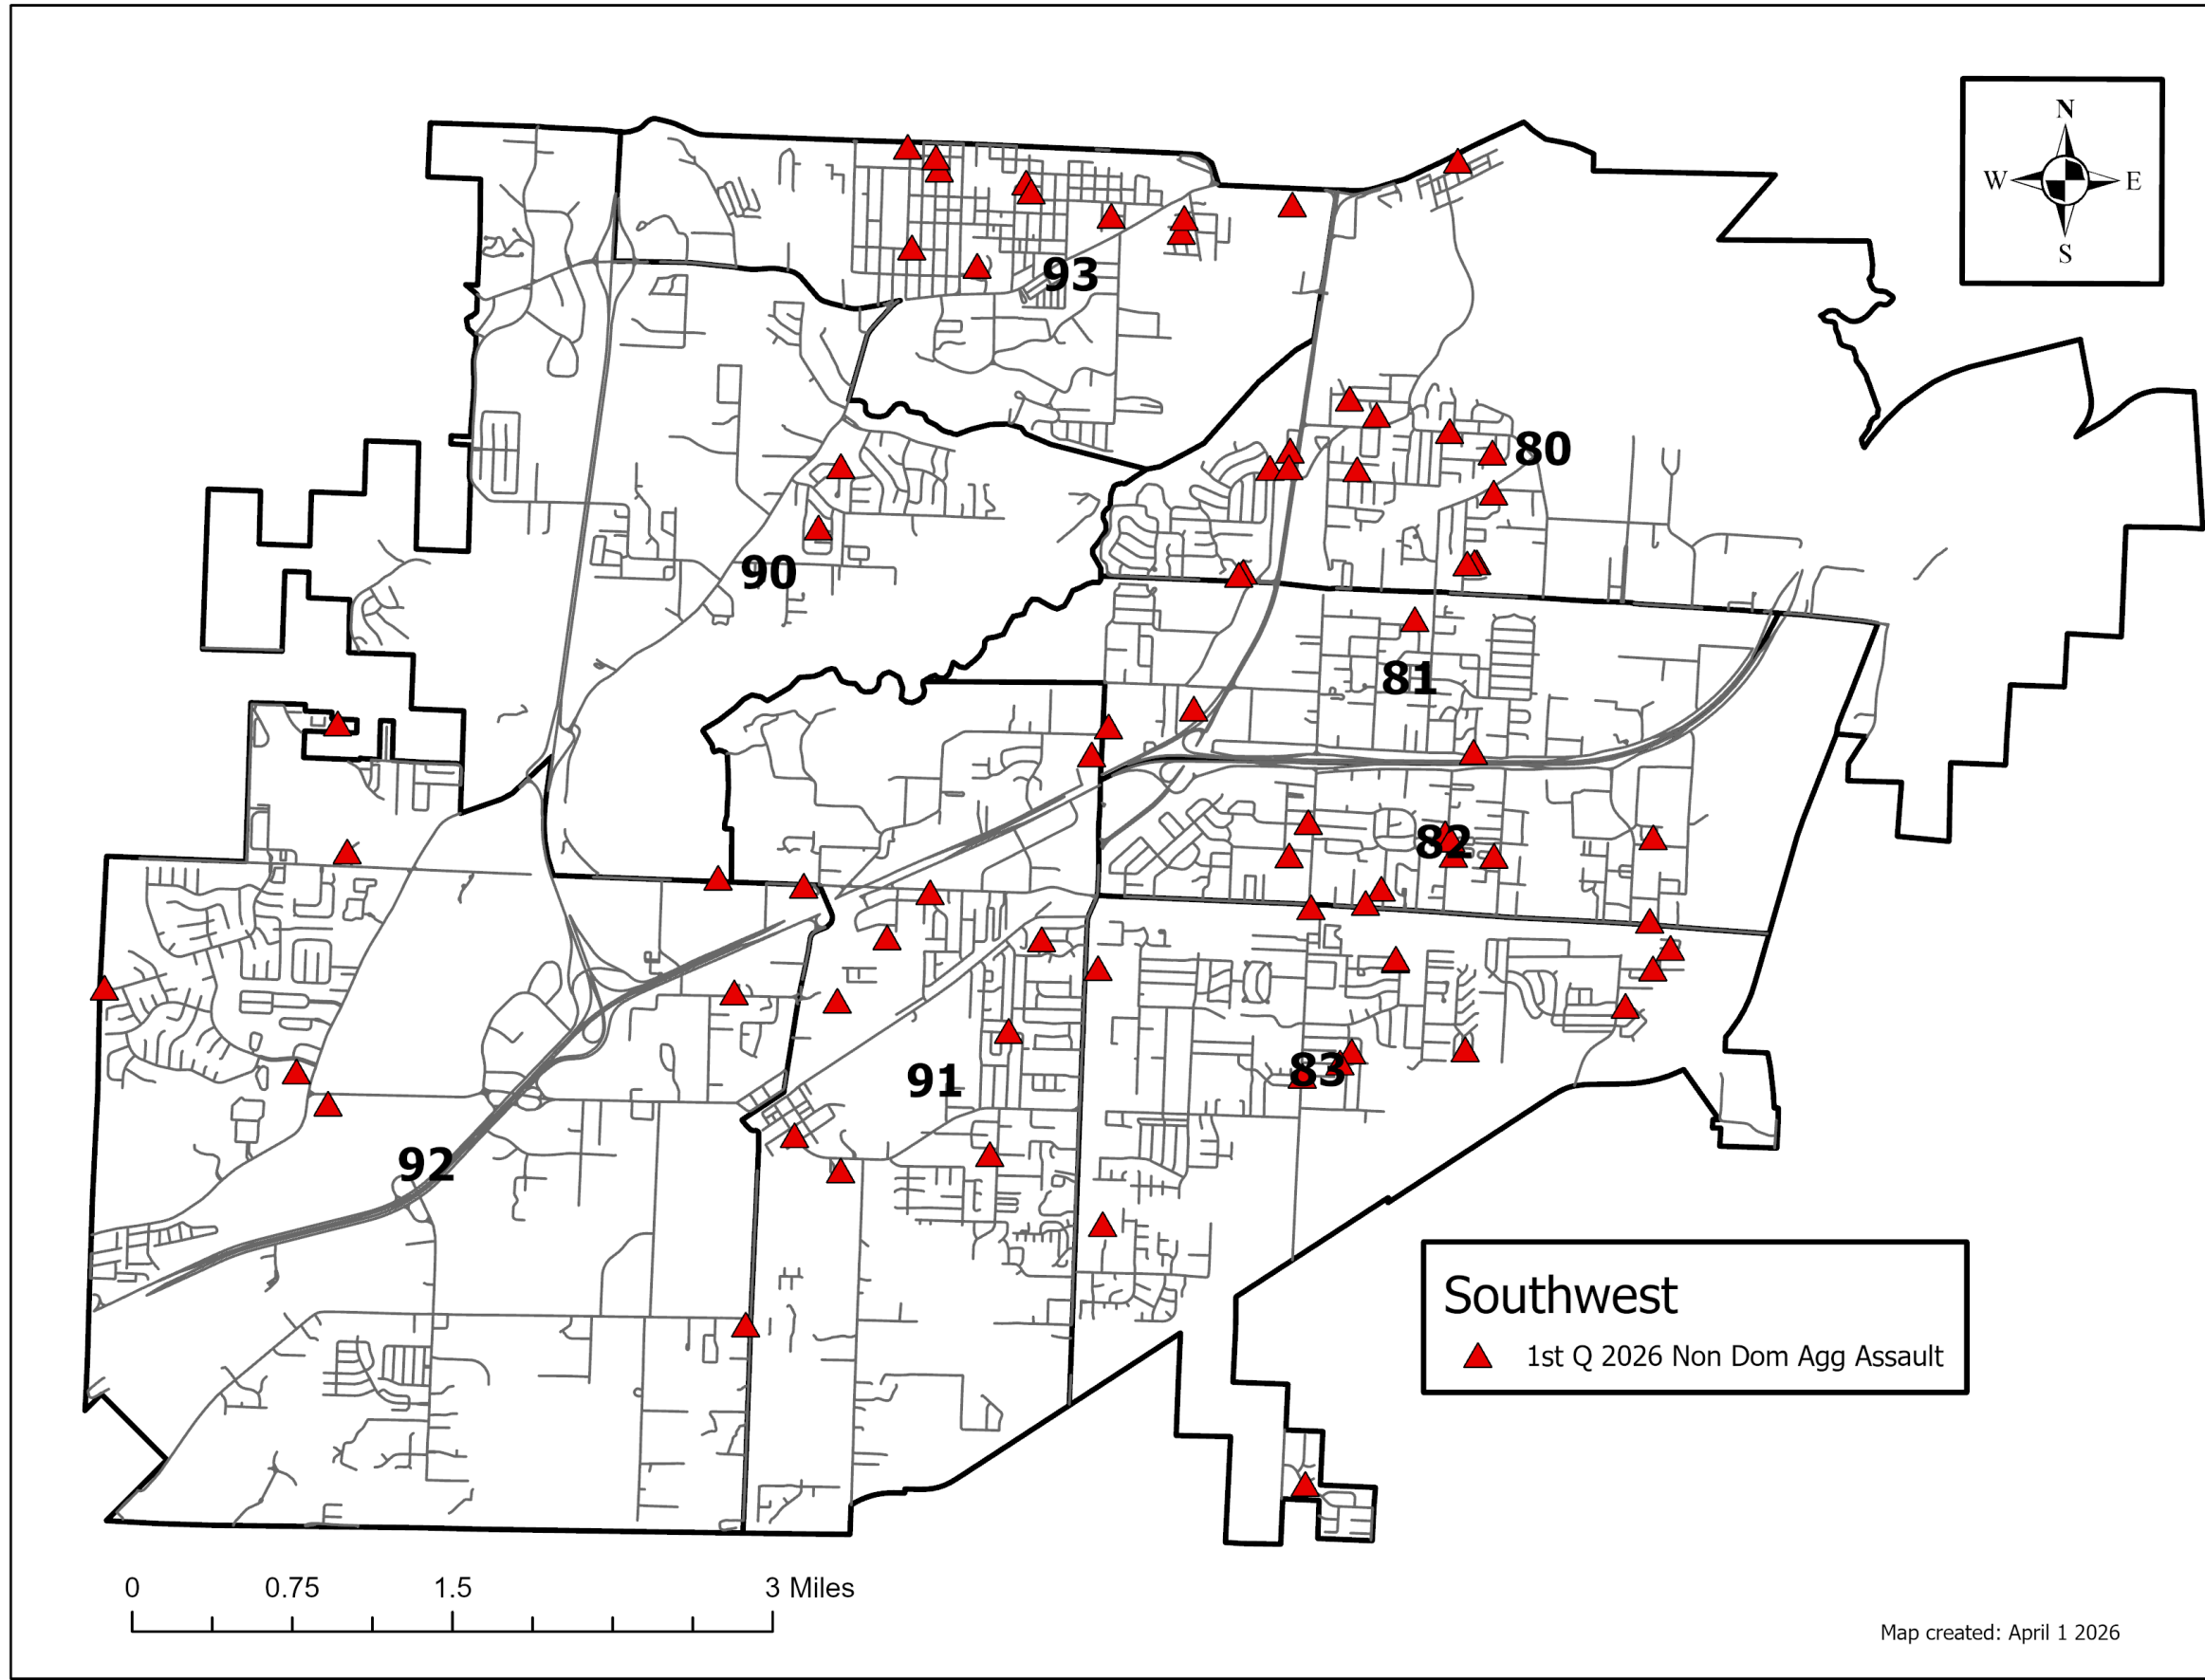

CLR

#FORWARDTOGETHER

*Stats current as of April 1, 2026

	Homicide	
	2025	2026
Jan	3	0
Feb	4	0
Mar	2	0
Total	9	0

CLR

#FORWARDTOGETHER

*Stats current as of April 1, 2026

Non-Domestic Agg Assault		
	2025	2026
Jan	47	37
Feb	59	32
Mar	65	55
Total	171	124

Map created: April 1 2026

CLR
#FORWARDTOGETHER

*Stats current as of April 1, 2026

	Robbery	
	2025	2026
Jan	9	7
Feb	7	6
Mar	5	10
Total	21	23

CLR
#FORWARDTOGETHER

*Stats current as of April 1, 2026

	Burglary	
	2025	2026
Jan	21	20
Feb	19	25
Mar	30	10
Total	70	55

CLR

#FORWARDTOGETHER

*Stats current as of April 1, 2026

	B & E (Auto)	
	2025	2026
Jan	23	13
Feb	12	19
Mar	20	17
Total	55	49

Map created: April 1 2026

*Stats current as of April 1, 2026

Auto Theft		
	2025	2026
Jan	8	12
Feb	11	17
Mar	26	12
Total	45	41

Map created: April 1 2026

CLR
#FORWARDTOGETHER

*Stats current as of April 1, 2026

Officer Activity 1st Quarter 2026

Officer Initiated	Total
SUBJECT STOP	34
TRAFFIC STOP	1547
Grand Total	1581

Southwest Division