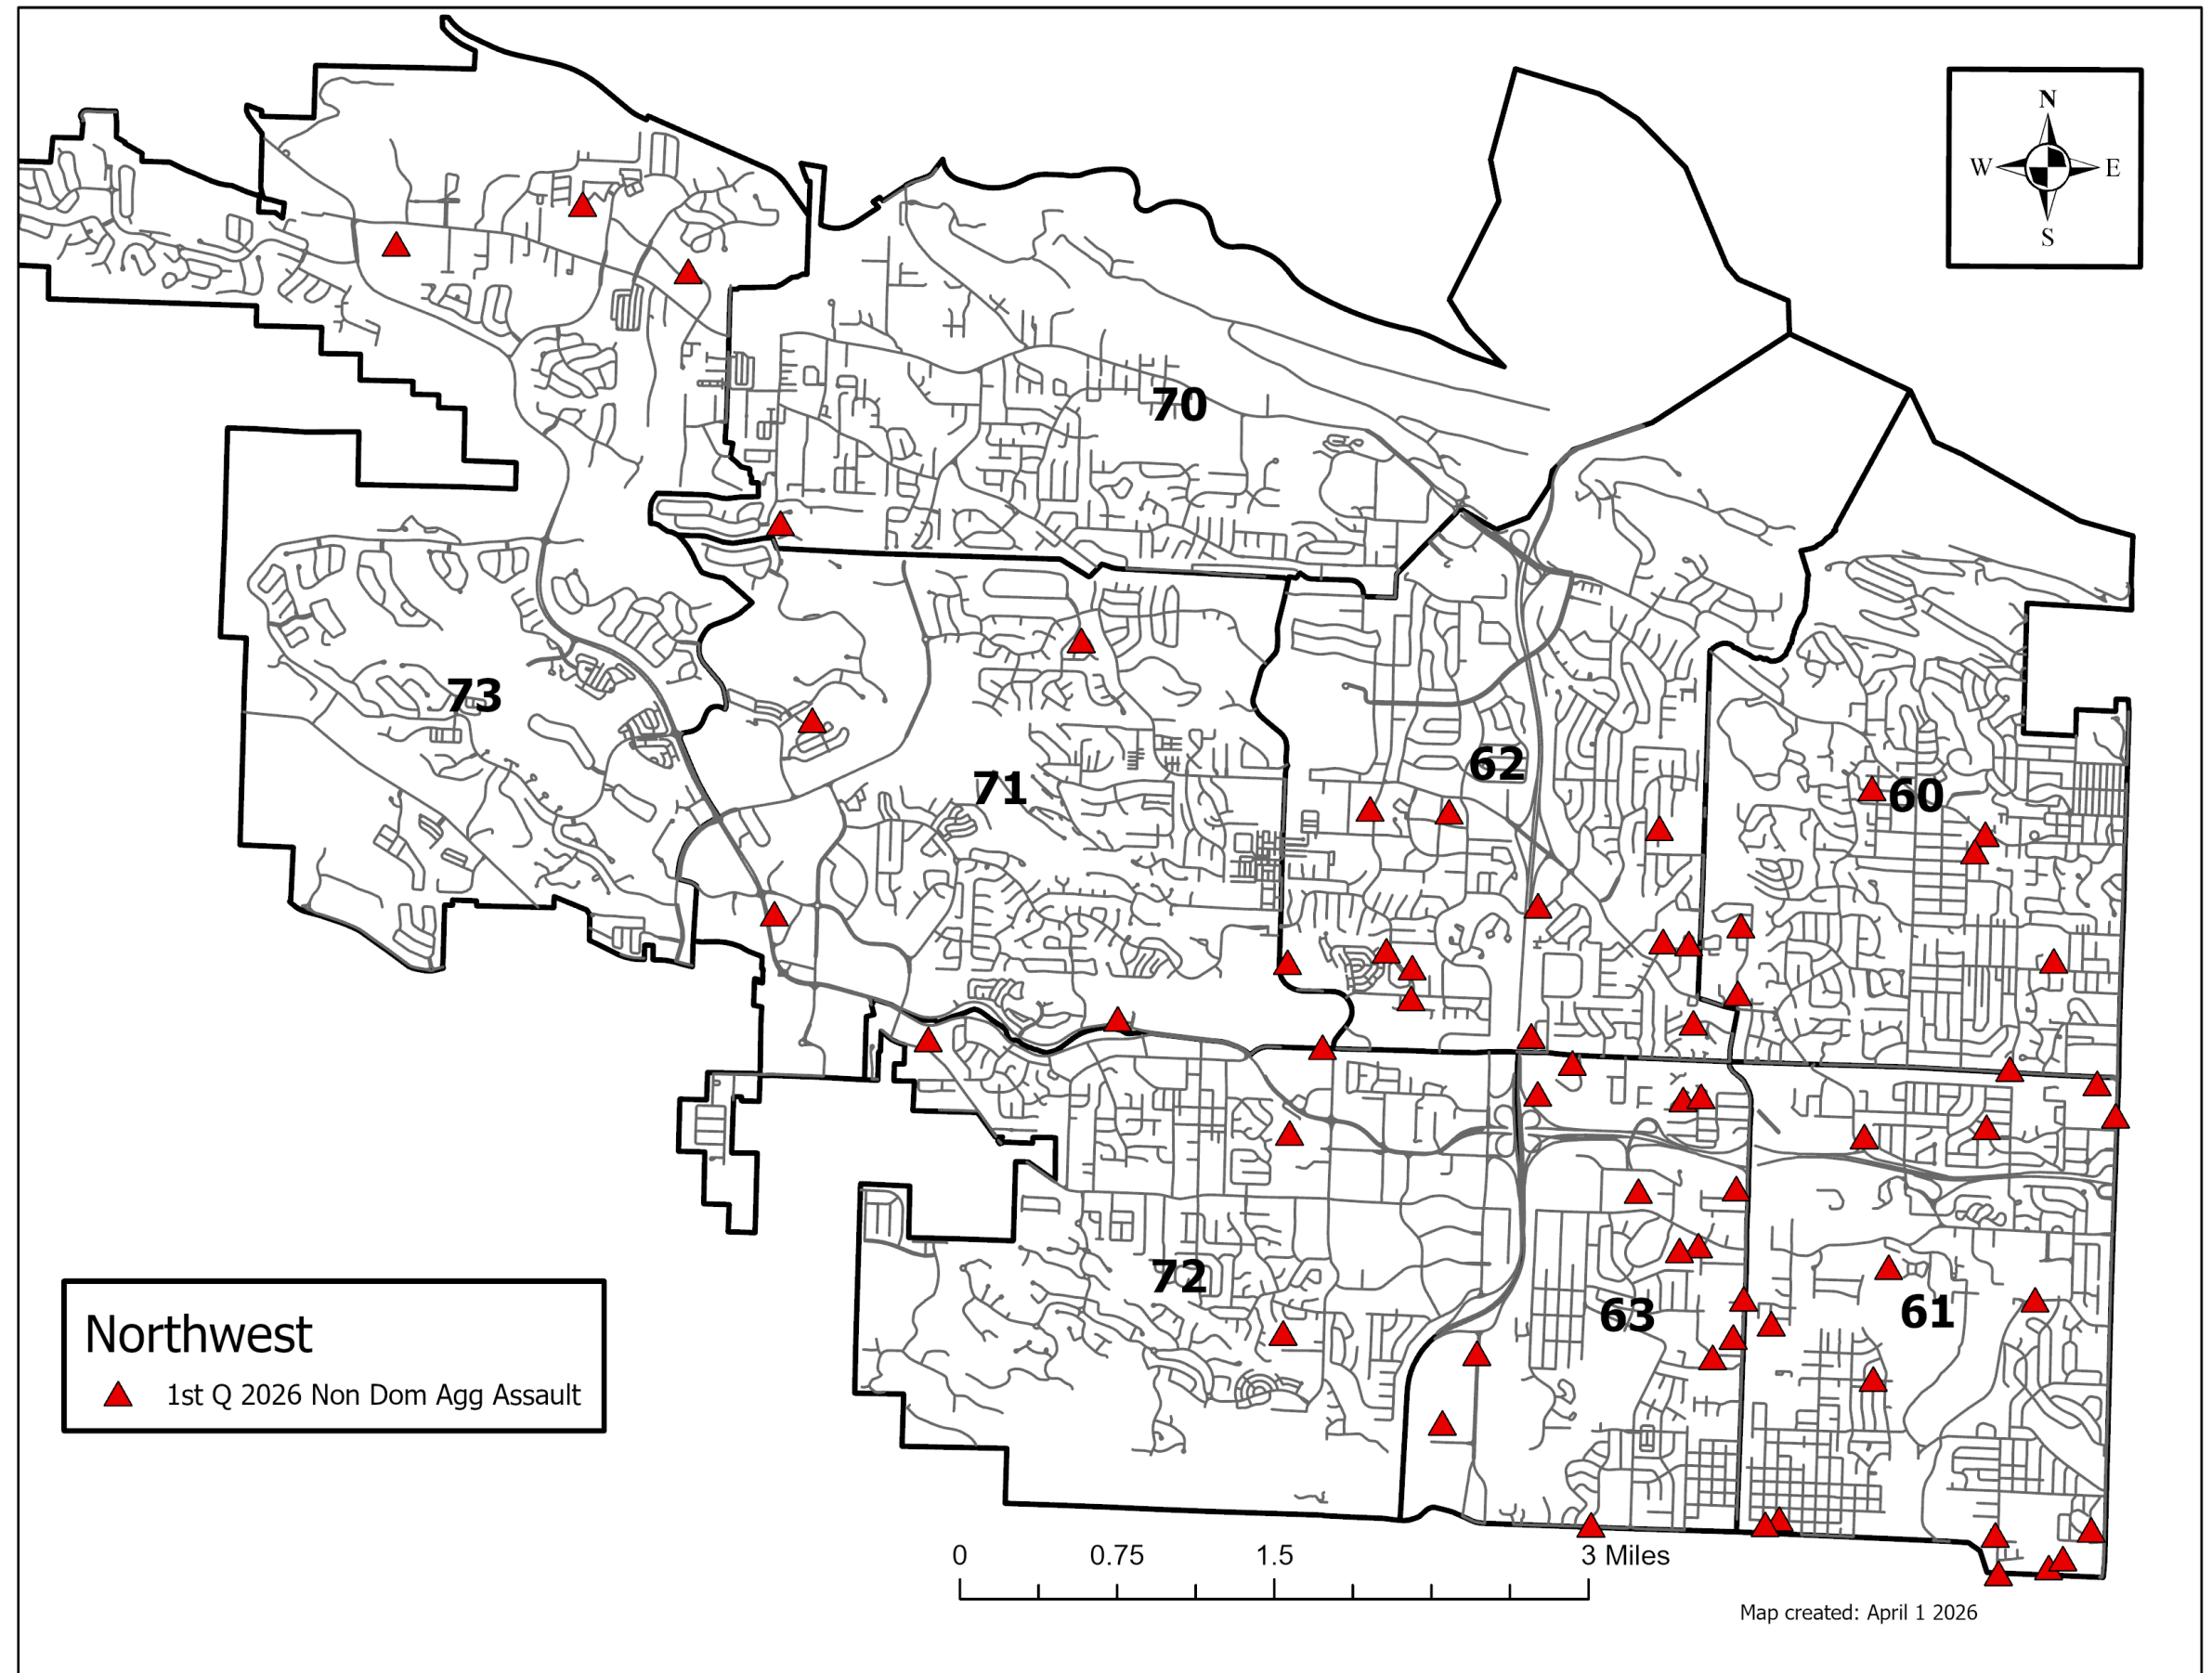

This chart includes all homicide offenses – including justifiable and negligent homicide – even though those aren't Part I Offenses for FBI reporting purposes.

CLR

#FORWARDTOGETHER

	Homicide	
	2025	2026
Jan	4	0
Feb	2	0
Mar	0	1
Total	6	1

Map created: April 1 2026

*Stats as of April 1, 2026

Non-Domestic Agg Assault		
	2025	2026
Jan	35	33
Feb	28	23
Mar	11	32
Total	74	88

*Stats as of April 1, 2026

	Robbery	
	2025	2026
Jan	7	9
Feb	18	6
Mar	5	7
Total	30	22