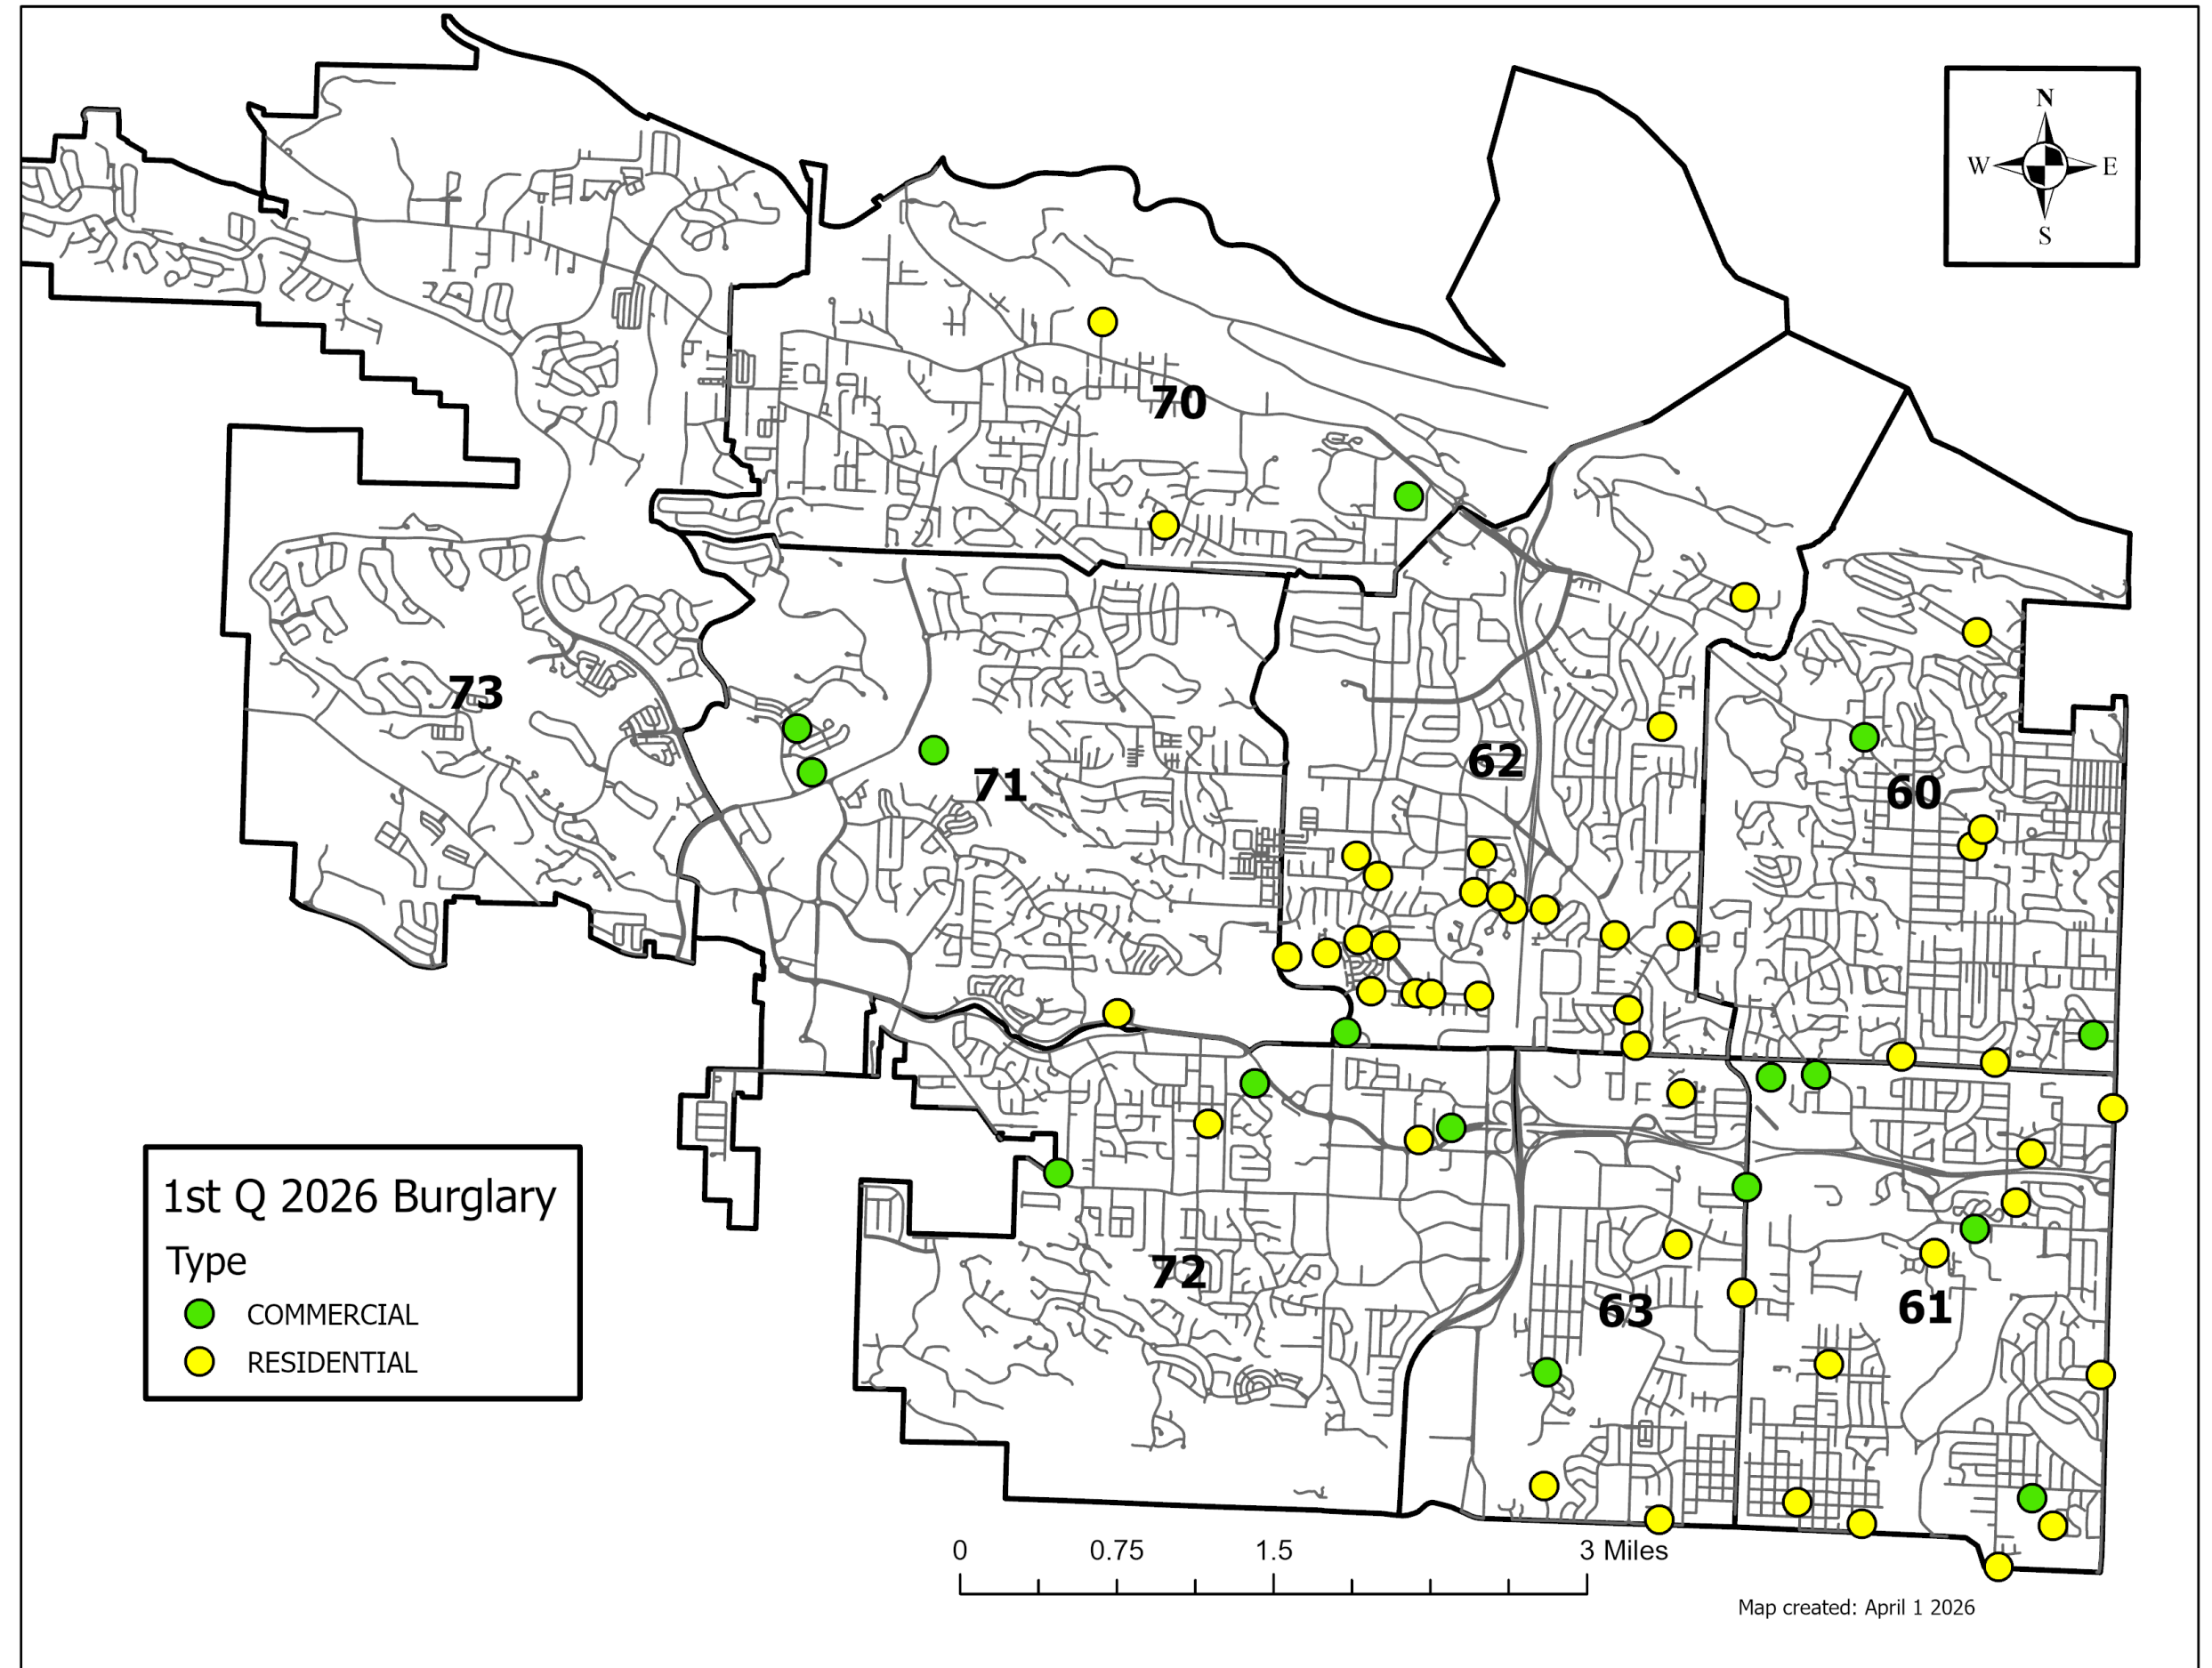

Map created: April 1 2026

*Stats as of April 1, 2026

Non-Domestic Agg Assault		
	2025	2026
Jan	35	33
Feb	28	23
Mar	11	32
Total	74	88

*Stats as of April 1, 2026

	Robbery	
	2025	2026
Jan	7	9
Feb	18	6
Mar	5	7
Total	30	22

Map created: April 1 2026

*Stats as of April 1, 2026

	Burglary	
	2025	2026
Jan	27	28
Feb	20	18
Mar	25	20
Total	72	66

Map created: April 1 2026

*Stats as of April 1, 2026

	B & E (Auto)	
	2025	2026
Jan	45	18
Feb	40	23
Mar	43	28
Total	128	69