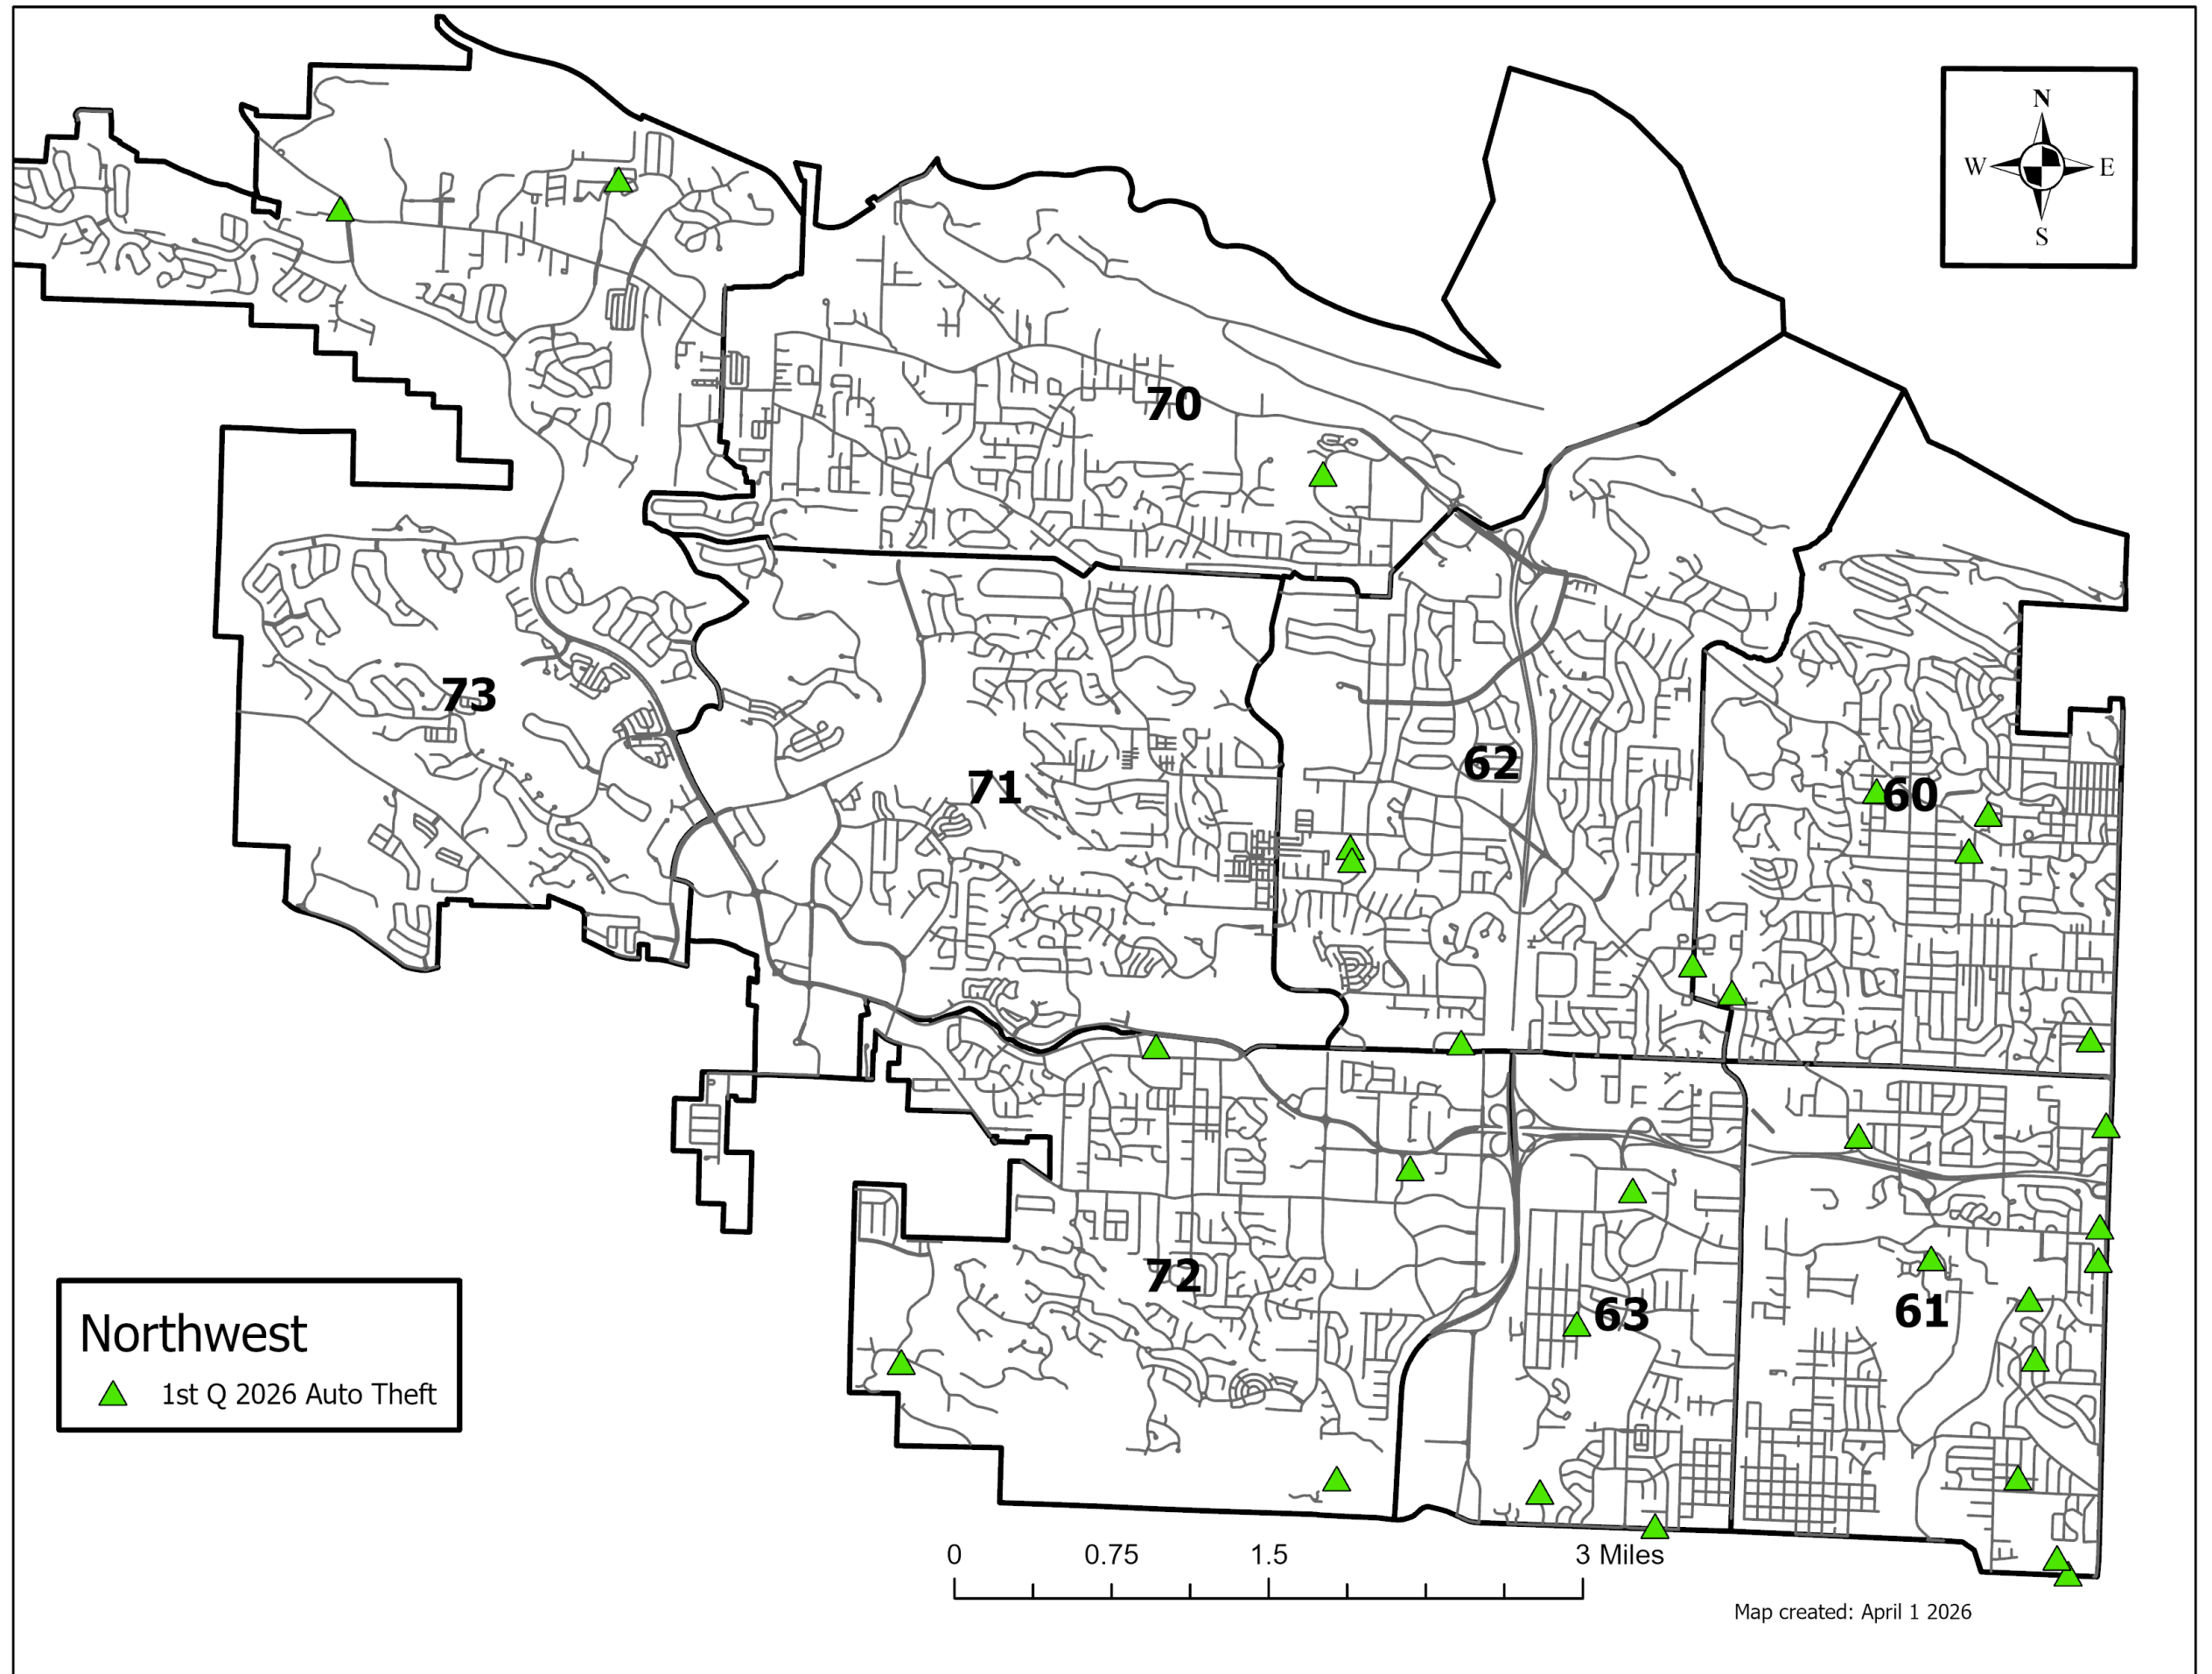

Auto Theft		
	2025	2026
Jan	21	9
Feb	9	11
Mar	13	13
Total	43	33

*Stats as of April 1, 2026