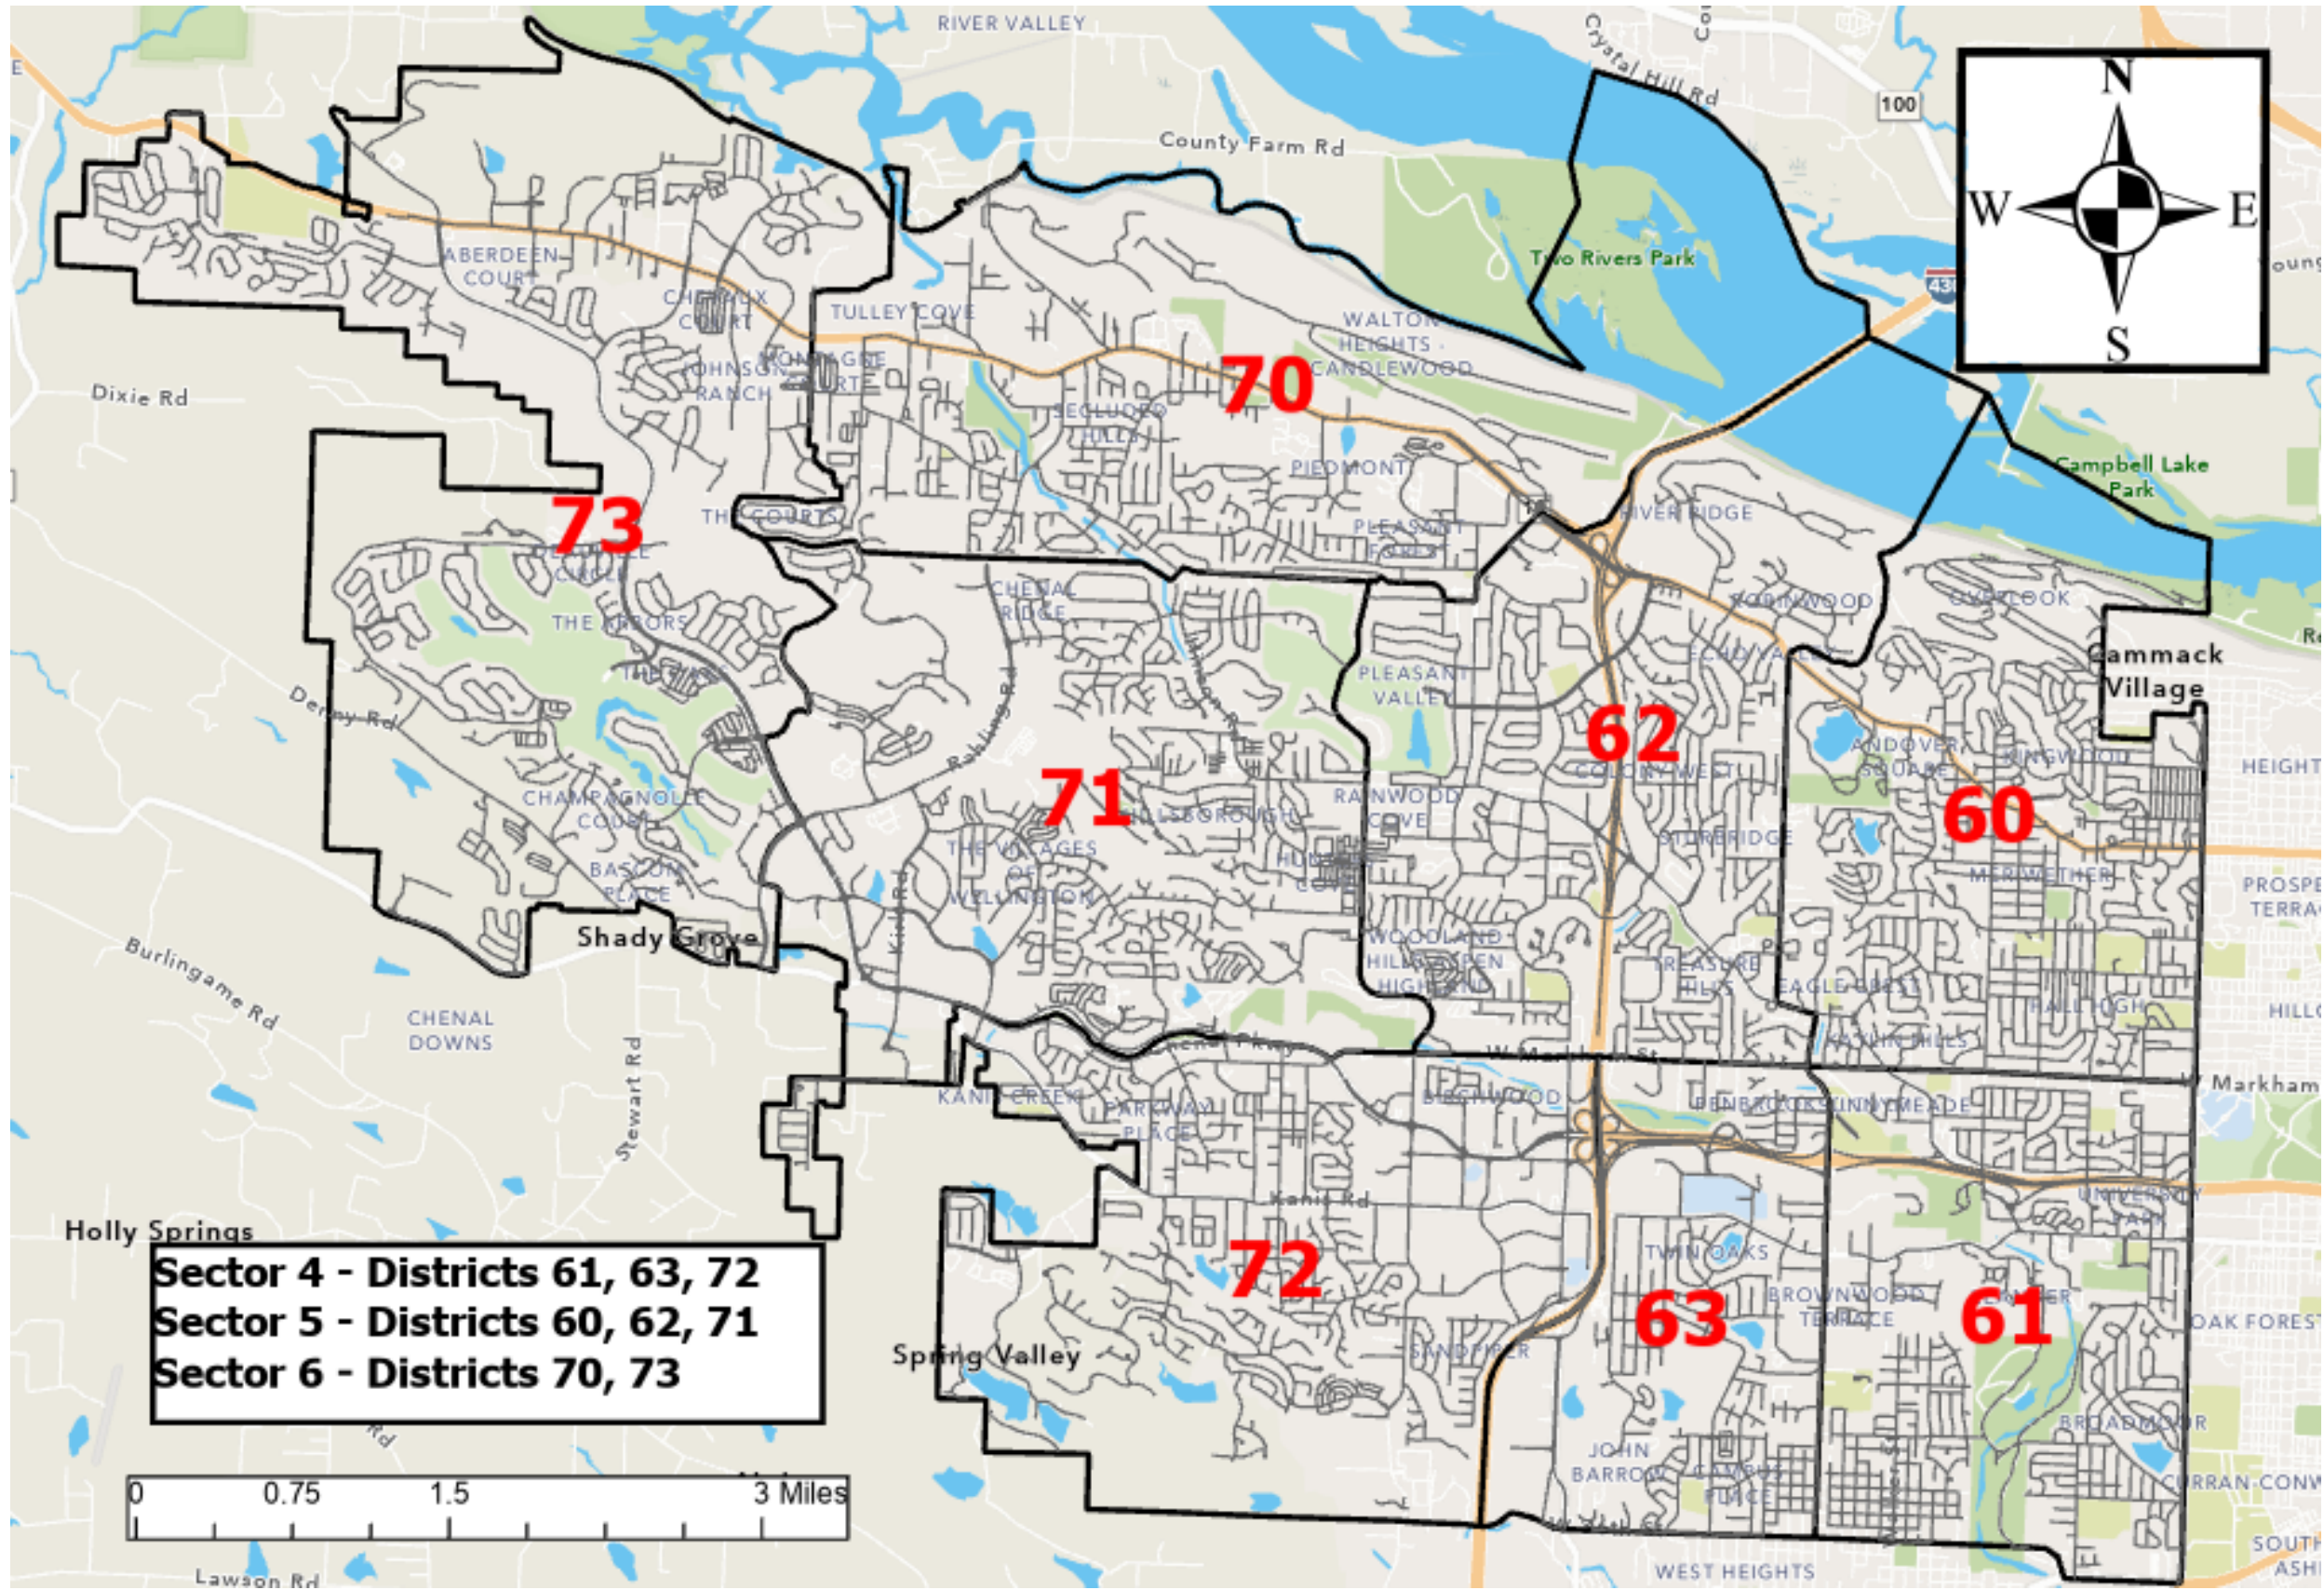

*Stats as of April 1, 2026

CLR

#FORWARDTOGETHER

CLR

#FORWARDTOGETHER

Total Calls for Service by Shift

1st Quarter 2026

Shift	Total
3-11	4187
Days	3297
Midnights	5527
Grand Total	13011