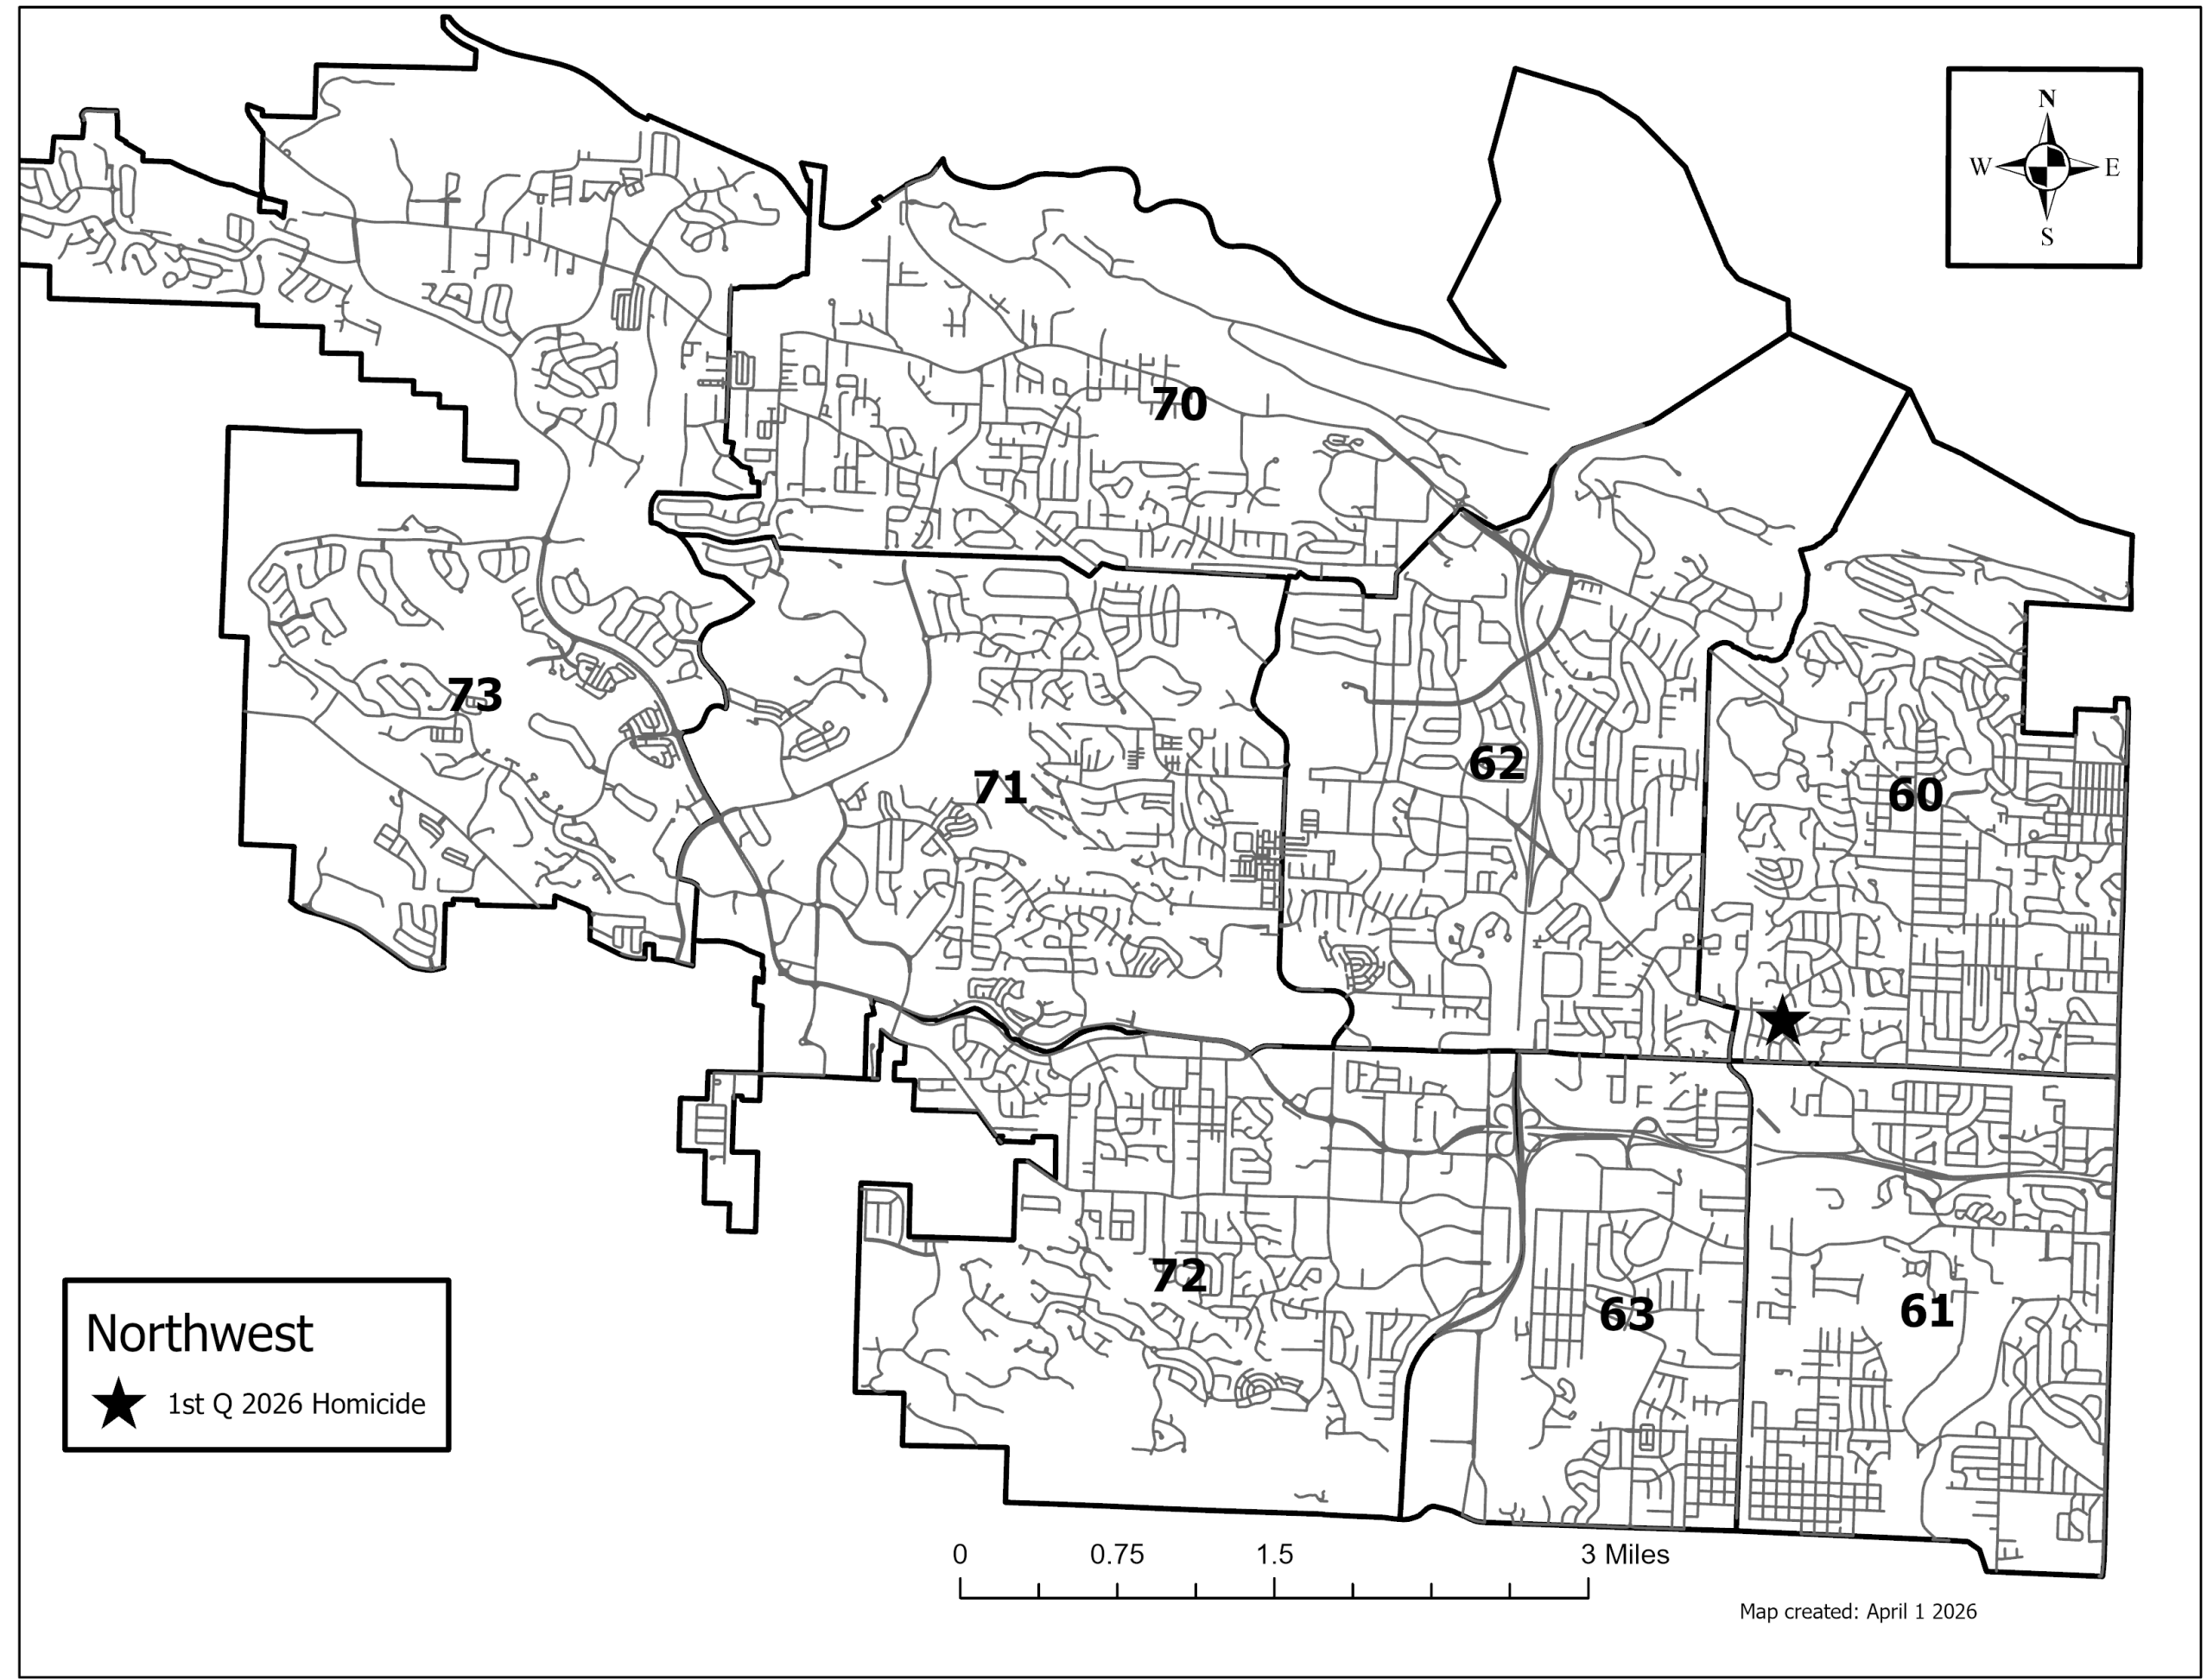

Map created: April 1 2026

*Stats as of April 1, 2026

Non-Domestic Agg Assault		
	2025	2026
Jan	35	33
Feb	28	23
Mar	11	32
Total	74	88

*Stats as of April 1, 2026

	Robbery	
	2025	2026
Jan	7	9
Feb	18	6
Mar	5	7
Total	30	22