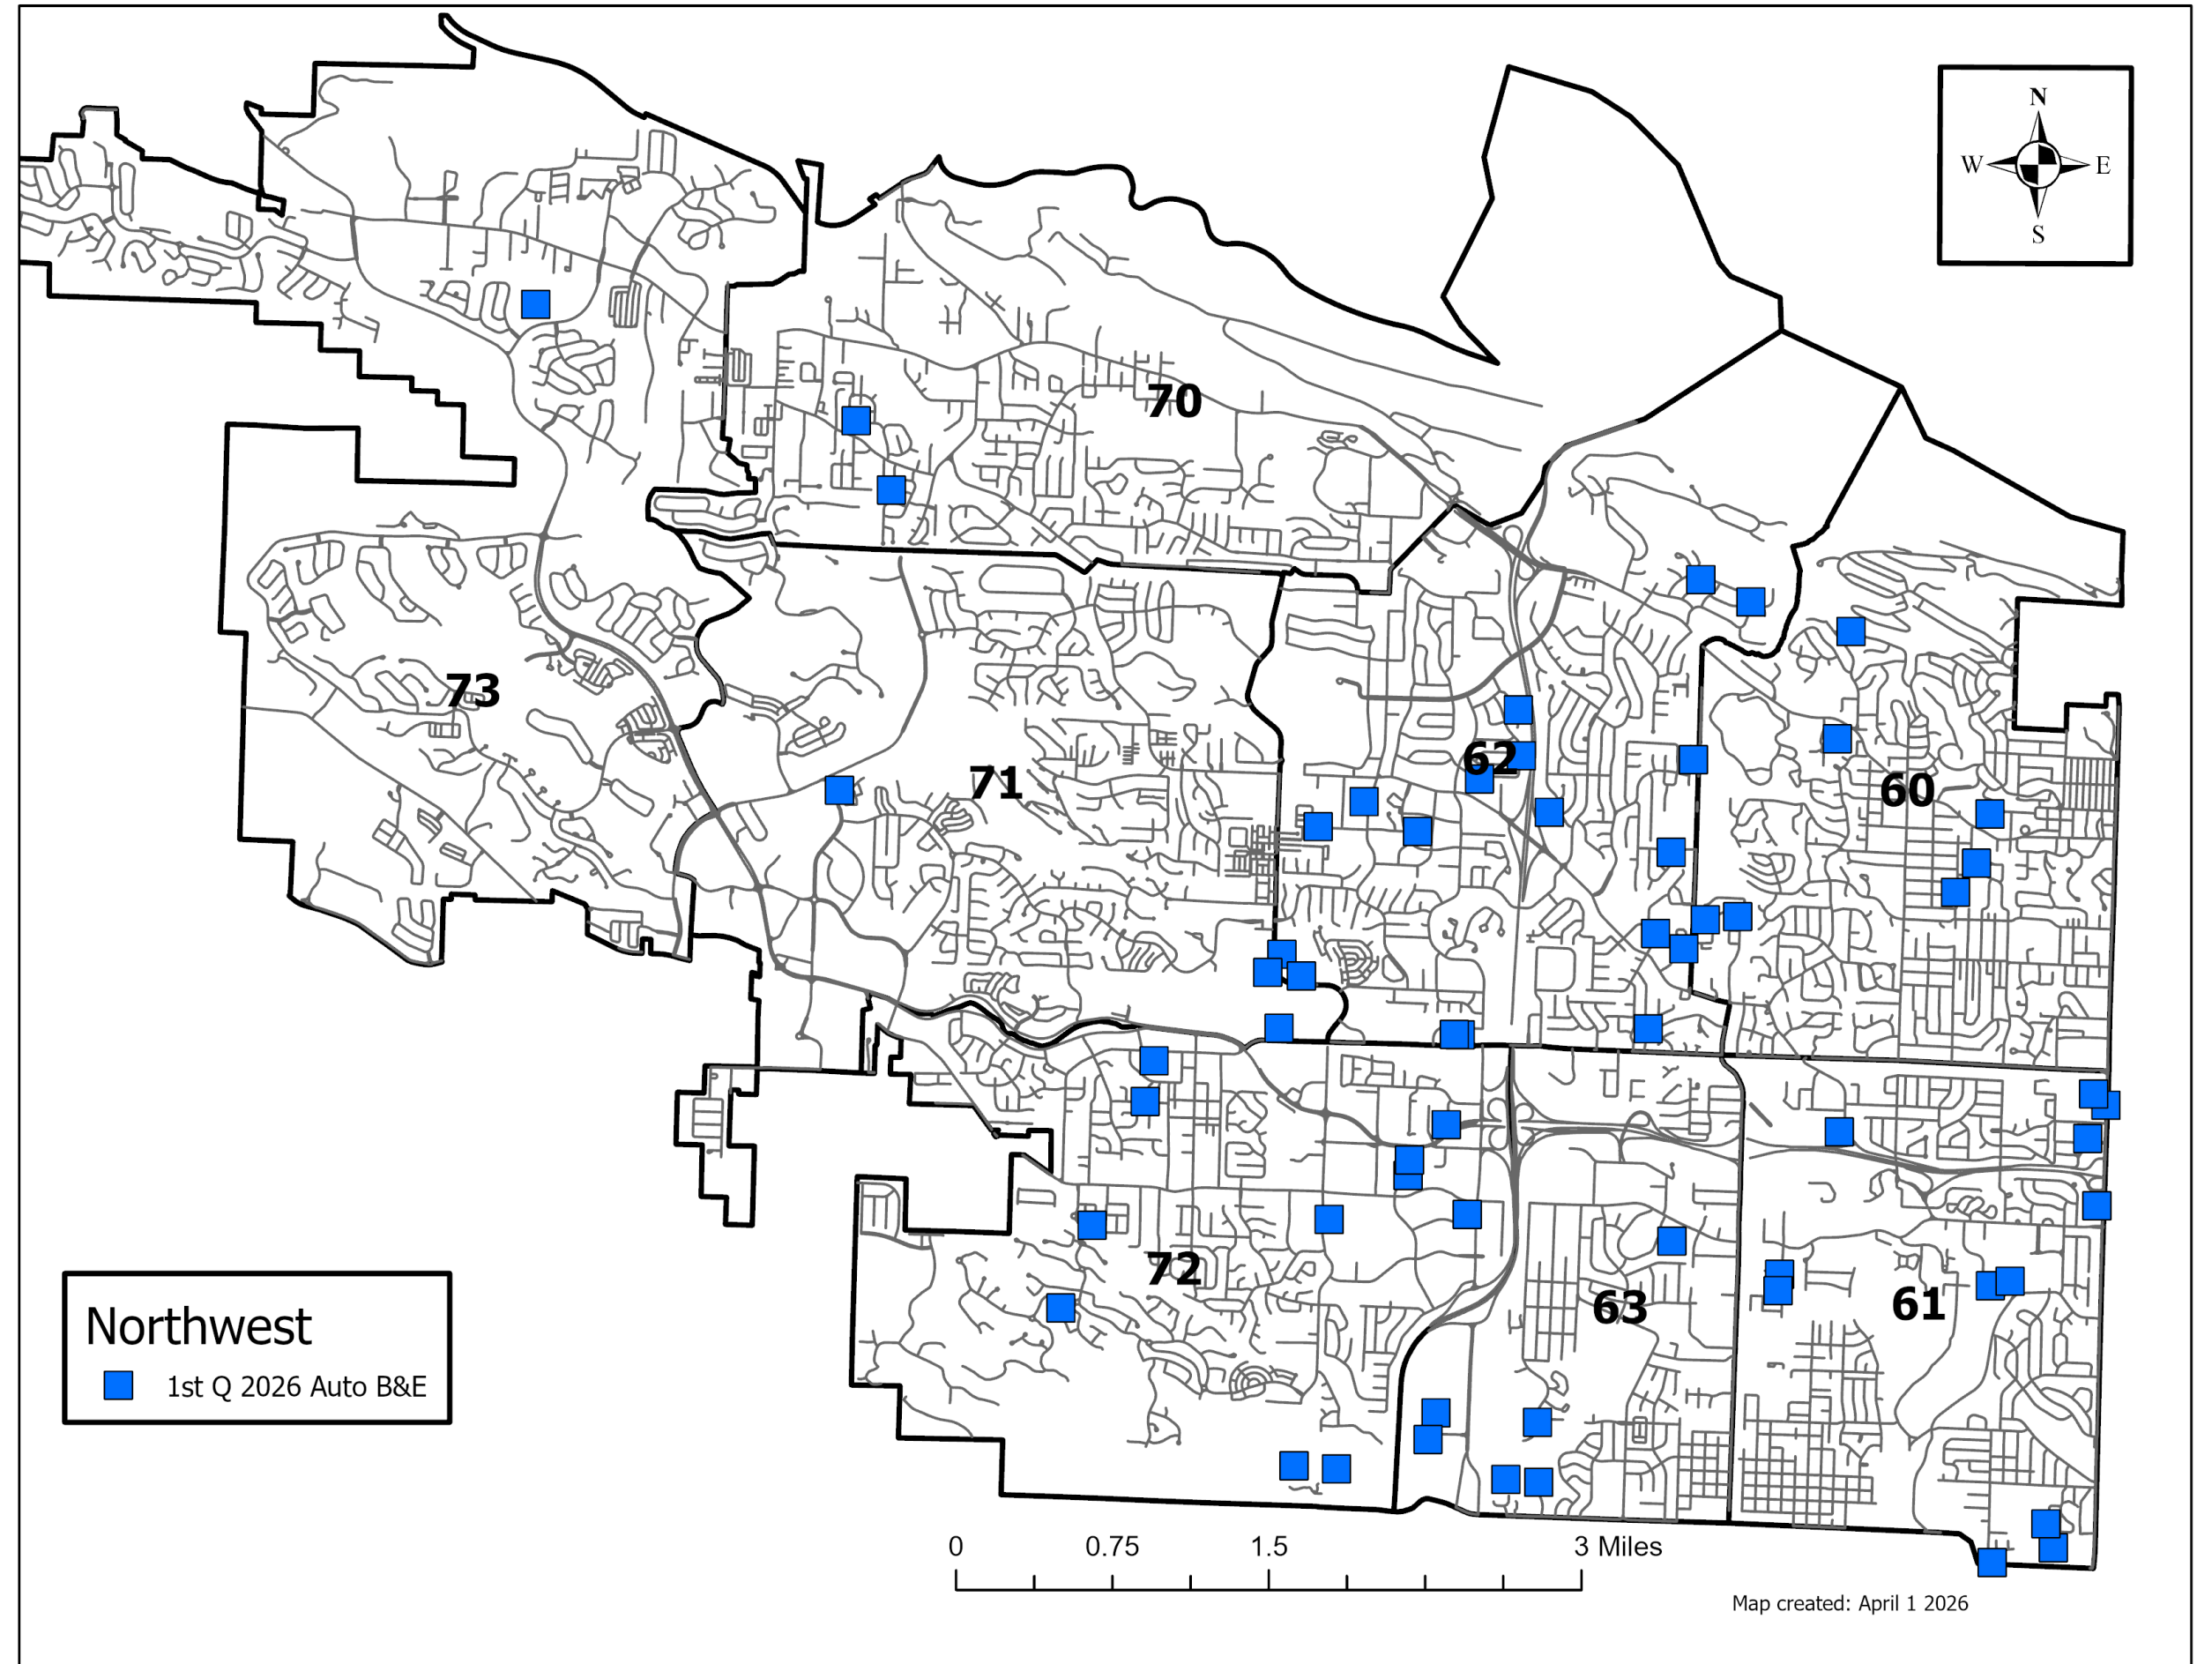

Map created: April 1 2026

*Stats as of April 1, 2026

Non-Domestic Agg Assault		
	2025	2026
Jan	35	33
Feb	28	23
Mar	11	32
Total	74	88

*Stats as of April 1, 2026

	Robbery	
	2025	2026
Jan	7	9
Feb	18	6
Mar	5	7
Total	30	22

Map created: April 1 2026

*Stats as of April 1, 2026

	Burglary	
	2025	2026
Jan	27	28
Feb	20	18
Mar	25	20
Total	72	66

Map created: April 1 2026

*Stats as of April 1, 2026

	B & E (Auto)	
	2025	2026
Jan	45	18
Feb	40	23
Mar	43	28
Total	128	69