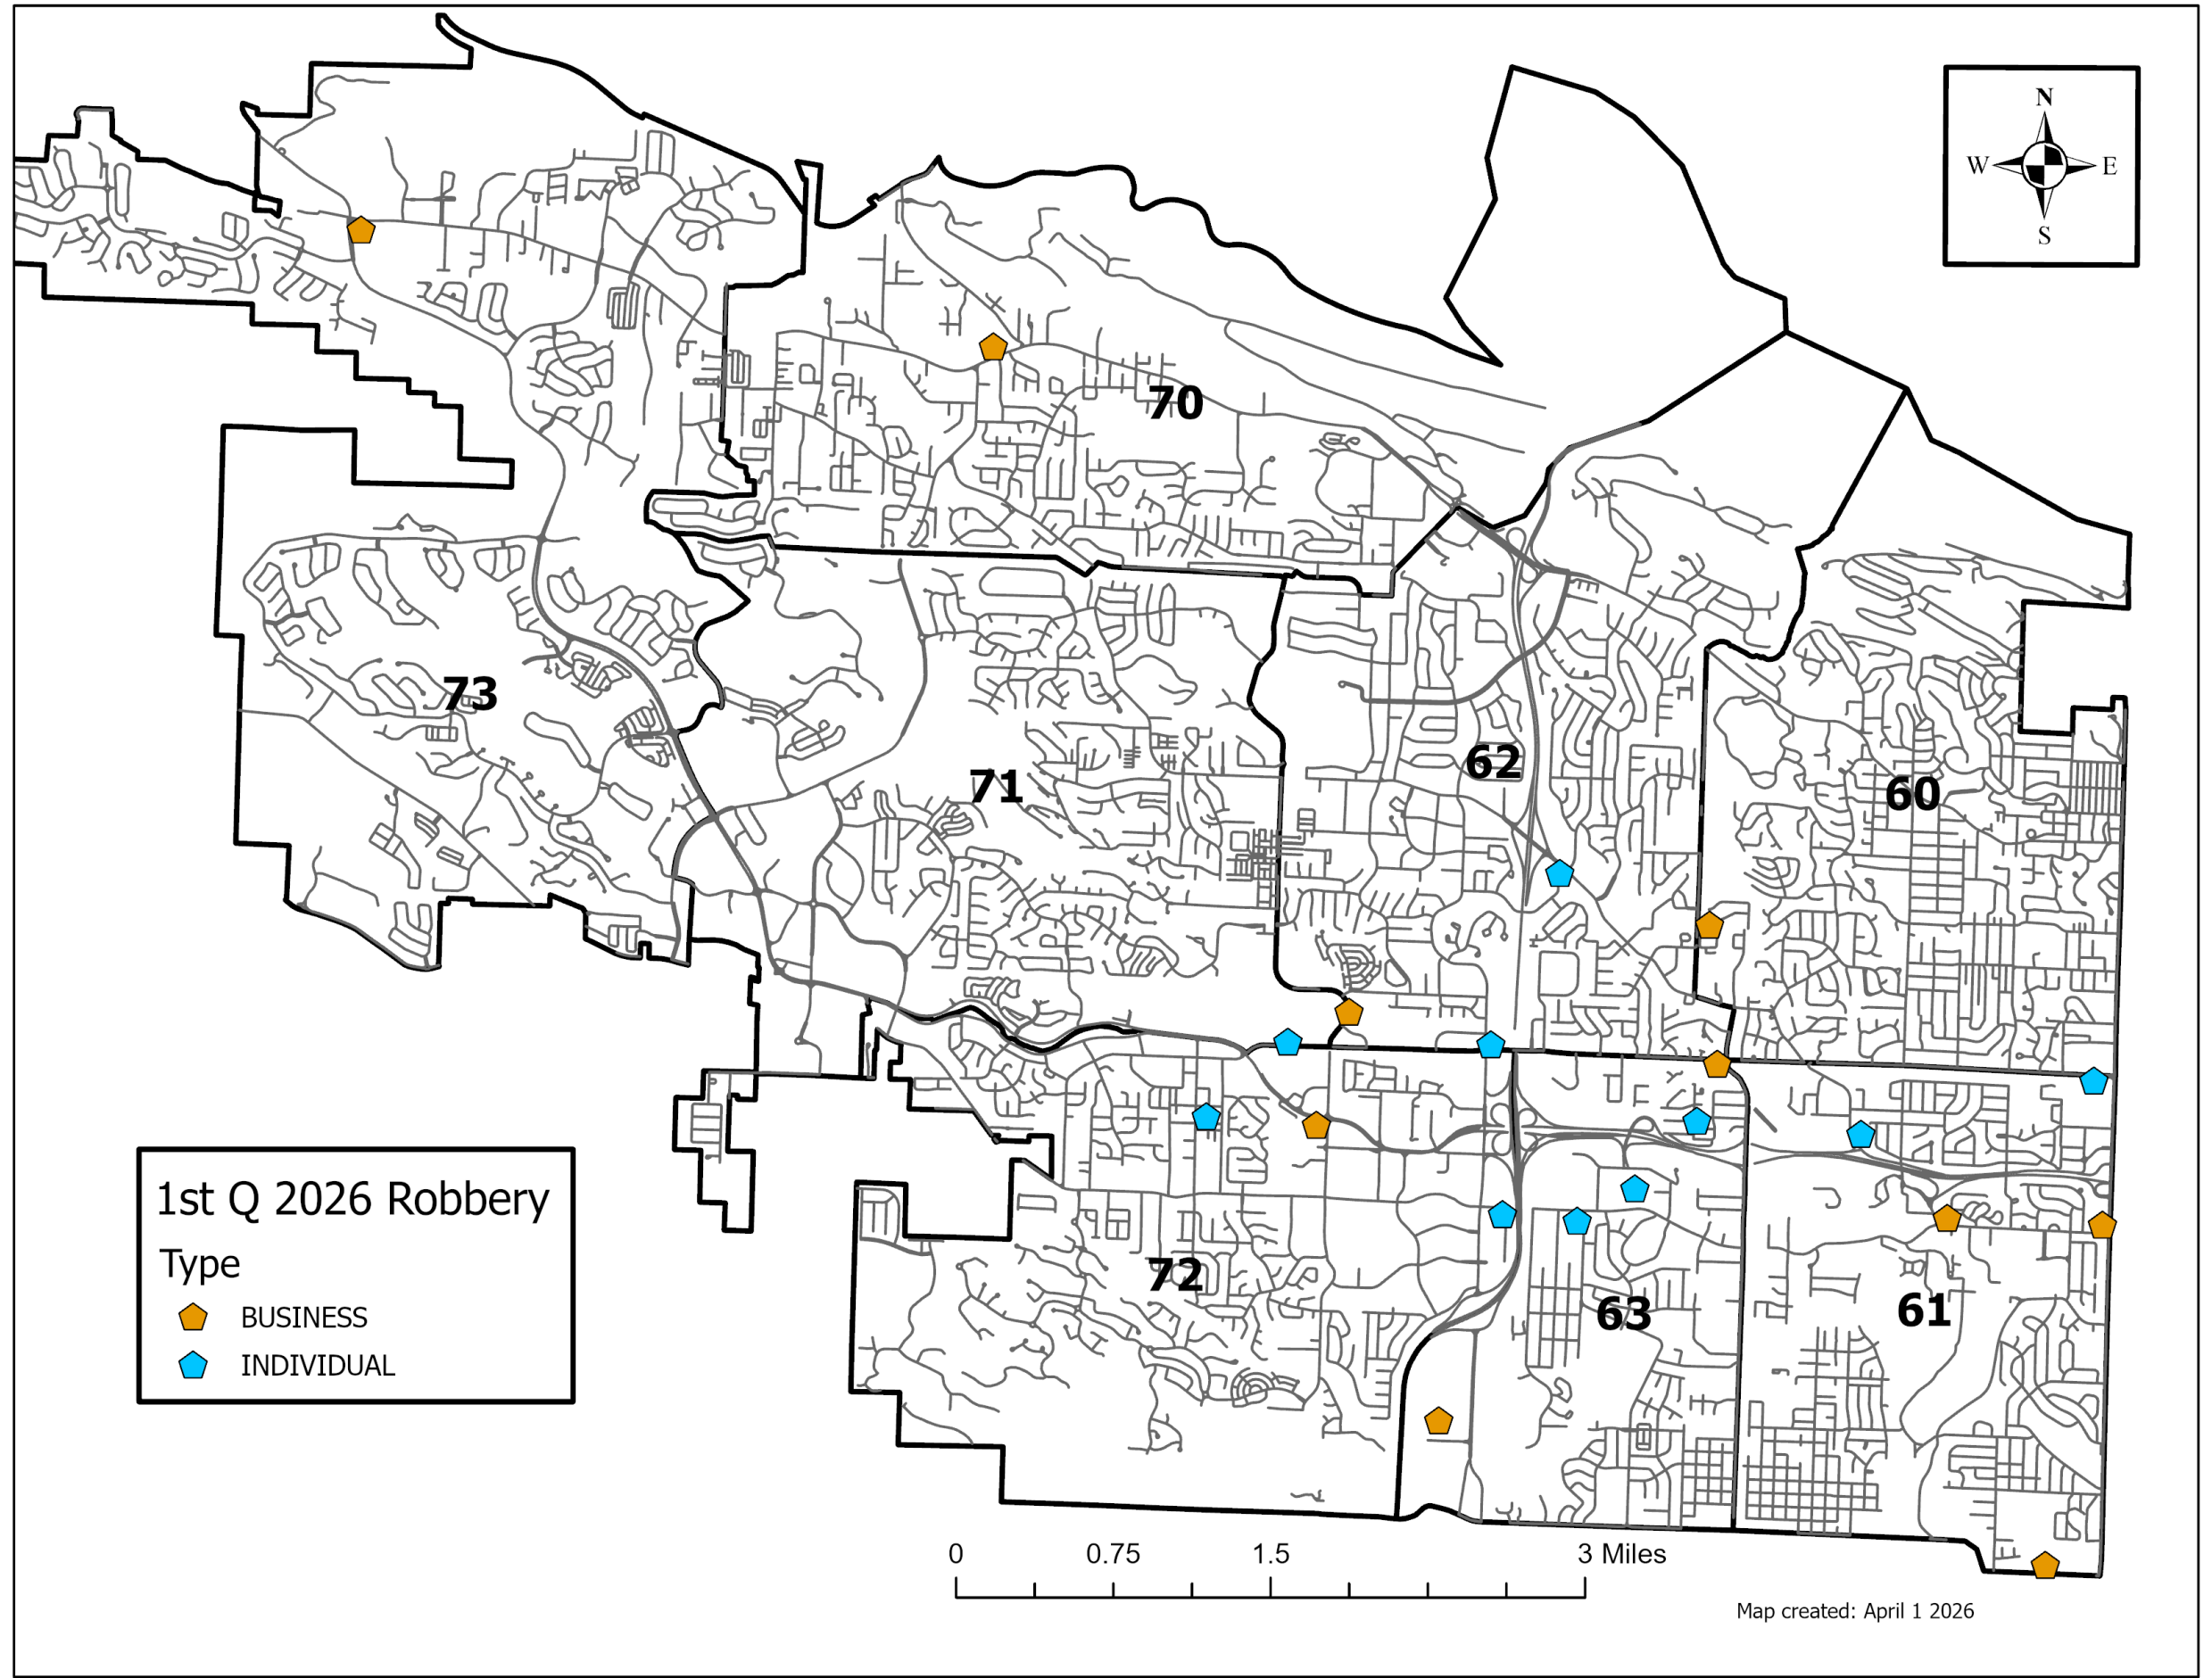

Map created: April 1 2026

*Stats as of April 1, 2026

Non-Domestic Agg Assault		
	2025	2026
Jan	35	33
Feb	28	23
Mar	11	32
Total	74	88

*Stats as of April 1, 2026

	Robbery	
	2025	2026
Jan	7	9
Feb	18	6
Mar	5	7
Total	30	22