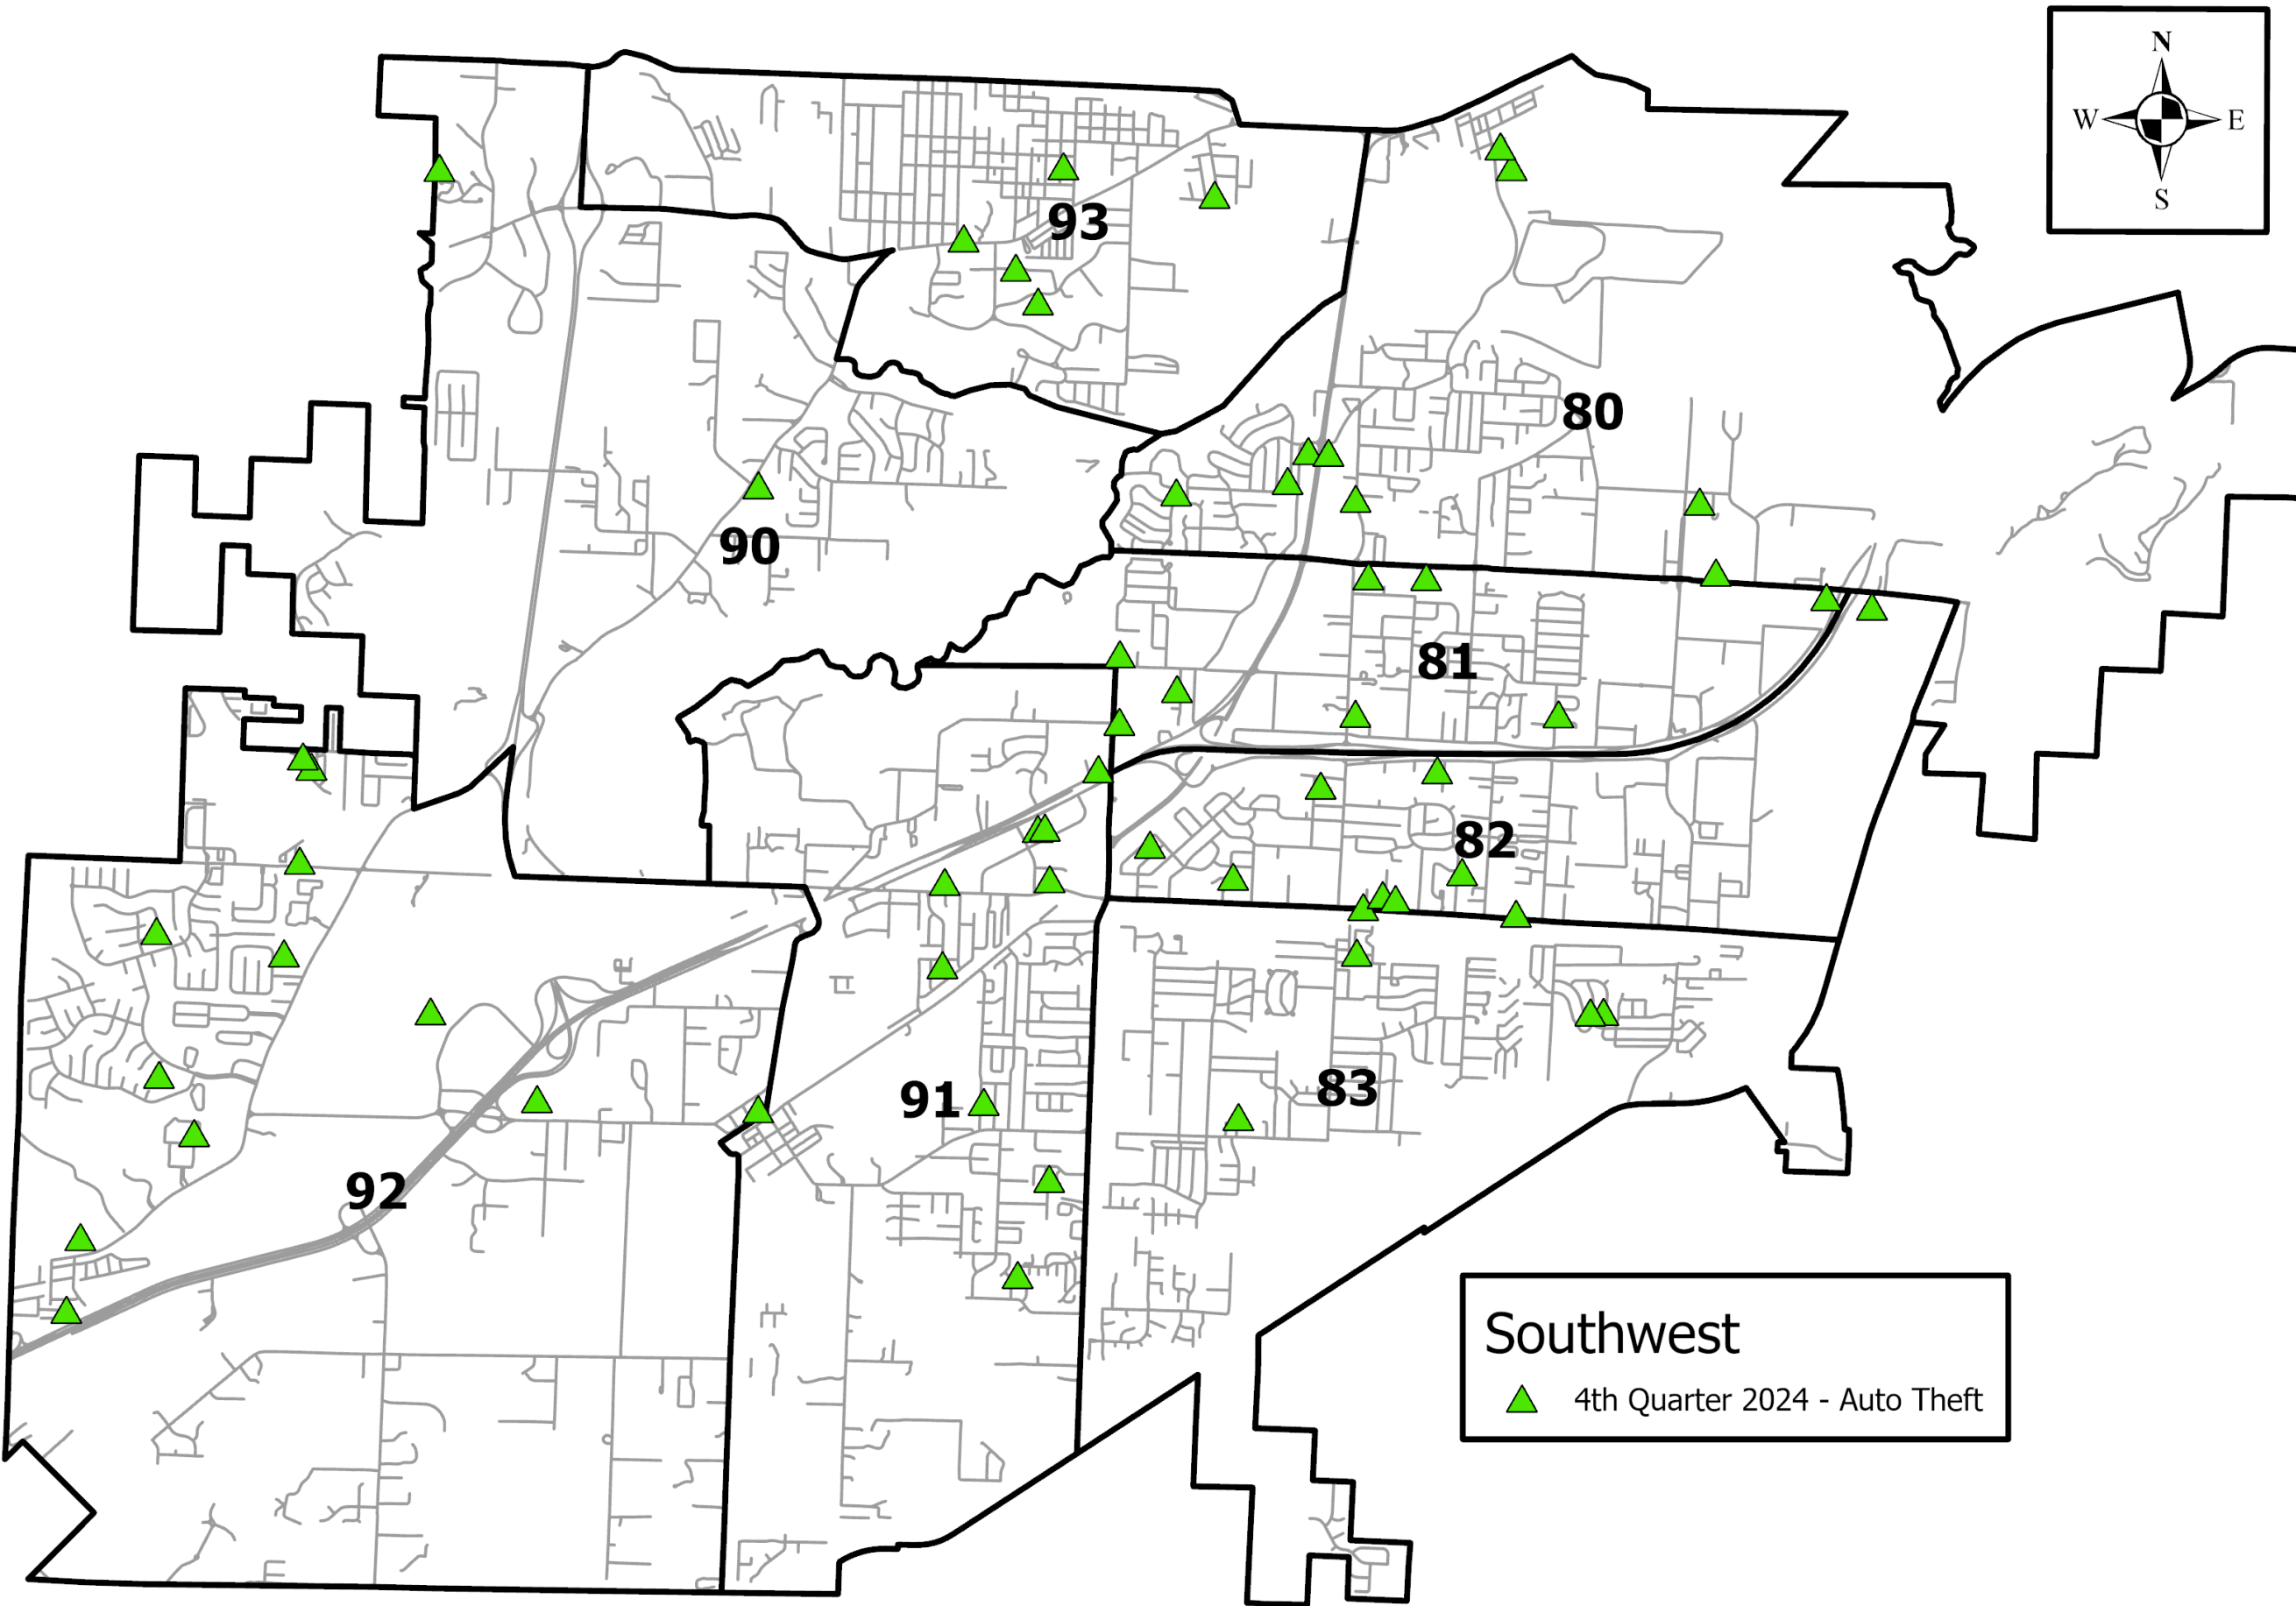

CLR

#FORWARDTOGETHER

Map created: Jan 3 2025

	Homicide	
	2023	2024
Oct	5	1
Nov	1	0
Dec	3	0
Total	9	1

CLR
#FORWARDTOGETHER

Map created: Jan 3 2025

	Non-Domestic Agg Assault	
	2023	2024
Oct	69	51
Nov	98	35
Dec	82	49
Total	249	135

CLR
#FORWARDTOGETHER

Southwest
4th Quarter 2024 - Robbery
Type
 ● Business
 ● Individual

Map created: Jan 3 2025

	Robbery	
	2023	2024
Oct	20	9
Nov	14	19
Dec	17	15
Total	51	43

CLR
#FORWARDTOGETHER

	Burglary	
	2023	2024
Oct	36	26
Nov	22	24
Dec	32	31
Total	90	81

Southwest
 4th Quarter 2024 - Burglary
 Type
 ● Commercial
 ● Residential

0 0.75 1.5 3 Miles

Map created: Jan 3 2025

CLR
 #FORWARDTOGETHER

	B & E (Auto)	
	2023	2024
Oct	45	31
Nov	47	35
Dec	44	30
Total	136	96

CLR
 #FORWARDTOGETHER

Map created: Jan 3 2025

	Auto Theft	
	2023	2024
Oct	31	22
Nov	32	24
Dec	39	20
Total	102	66

CLR
#FORWARDTOGETHER

Officer Activity 4th Quarter 2024

TYPE	TOTAL
CITIZEN CONTACT	326
SUBJECT STOP	26
TRAFFIC STOP	1343
Grand Total	1695