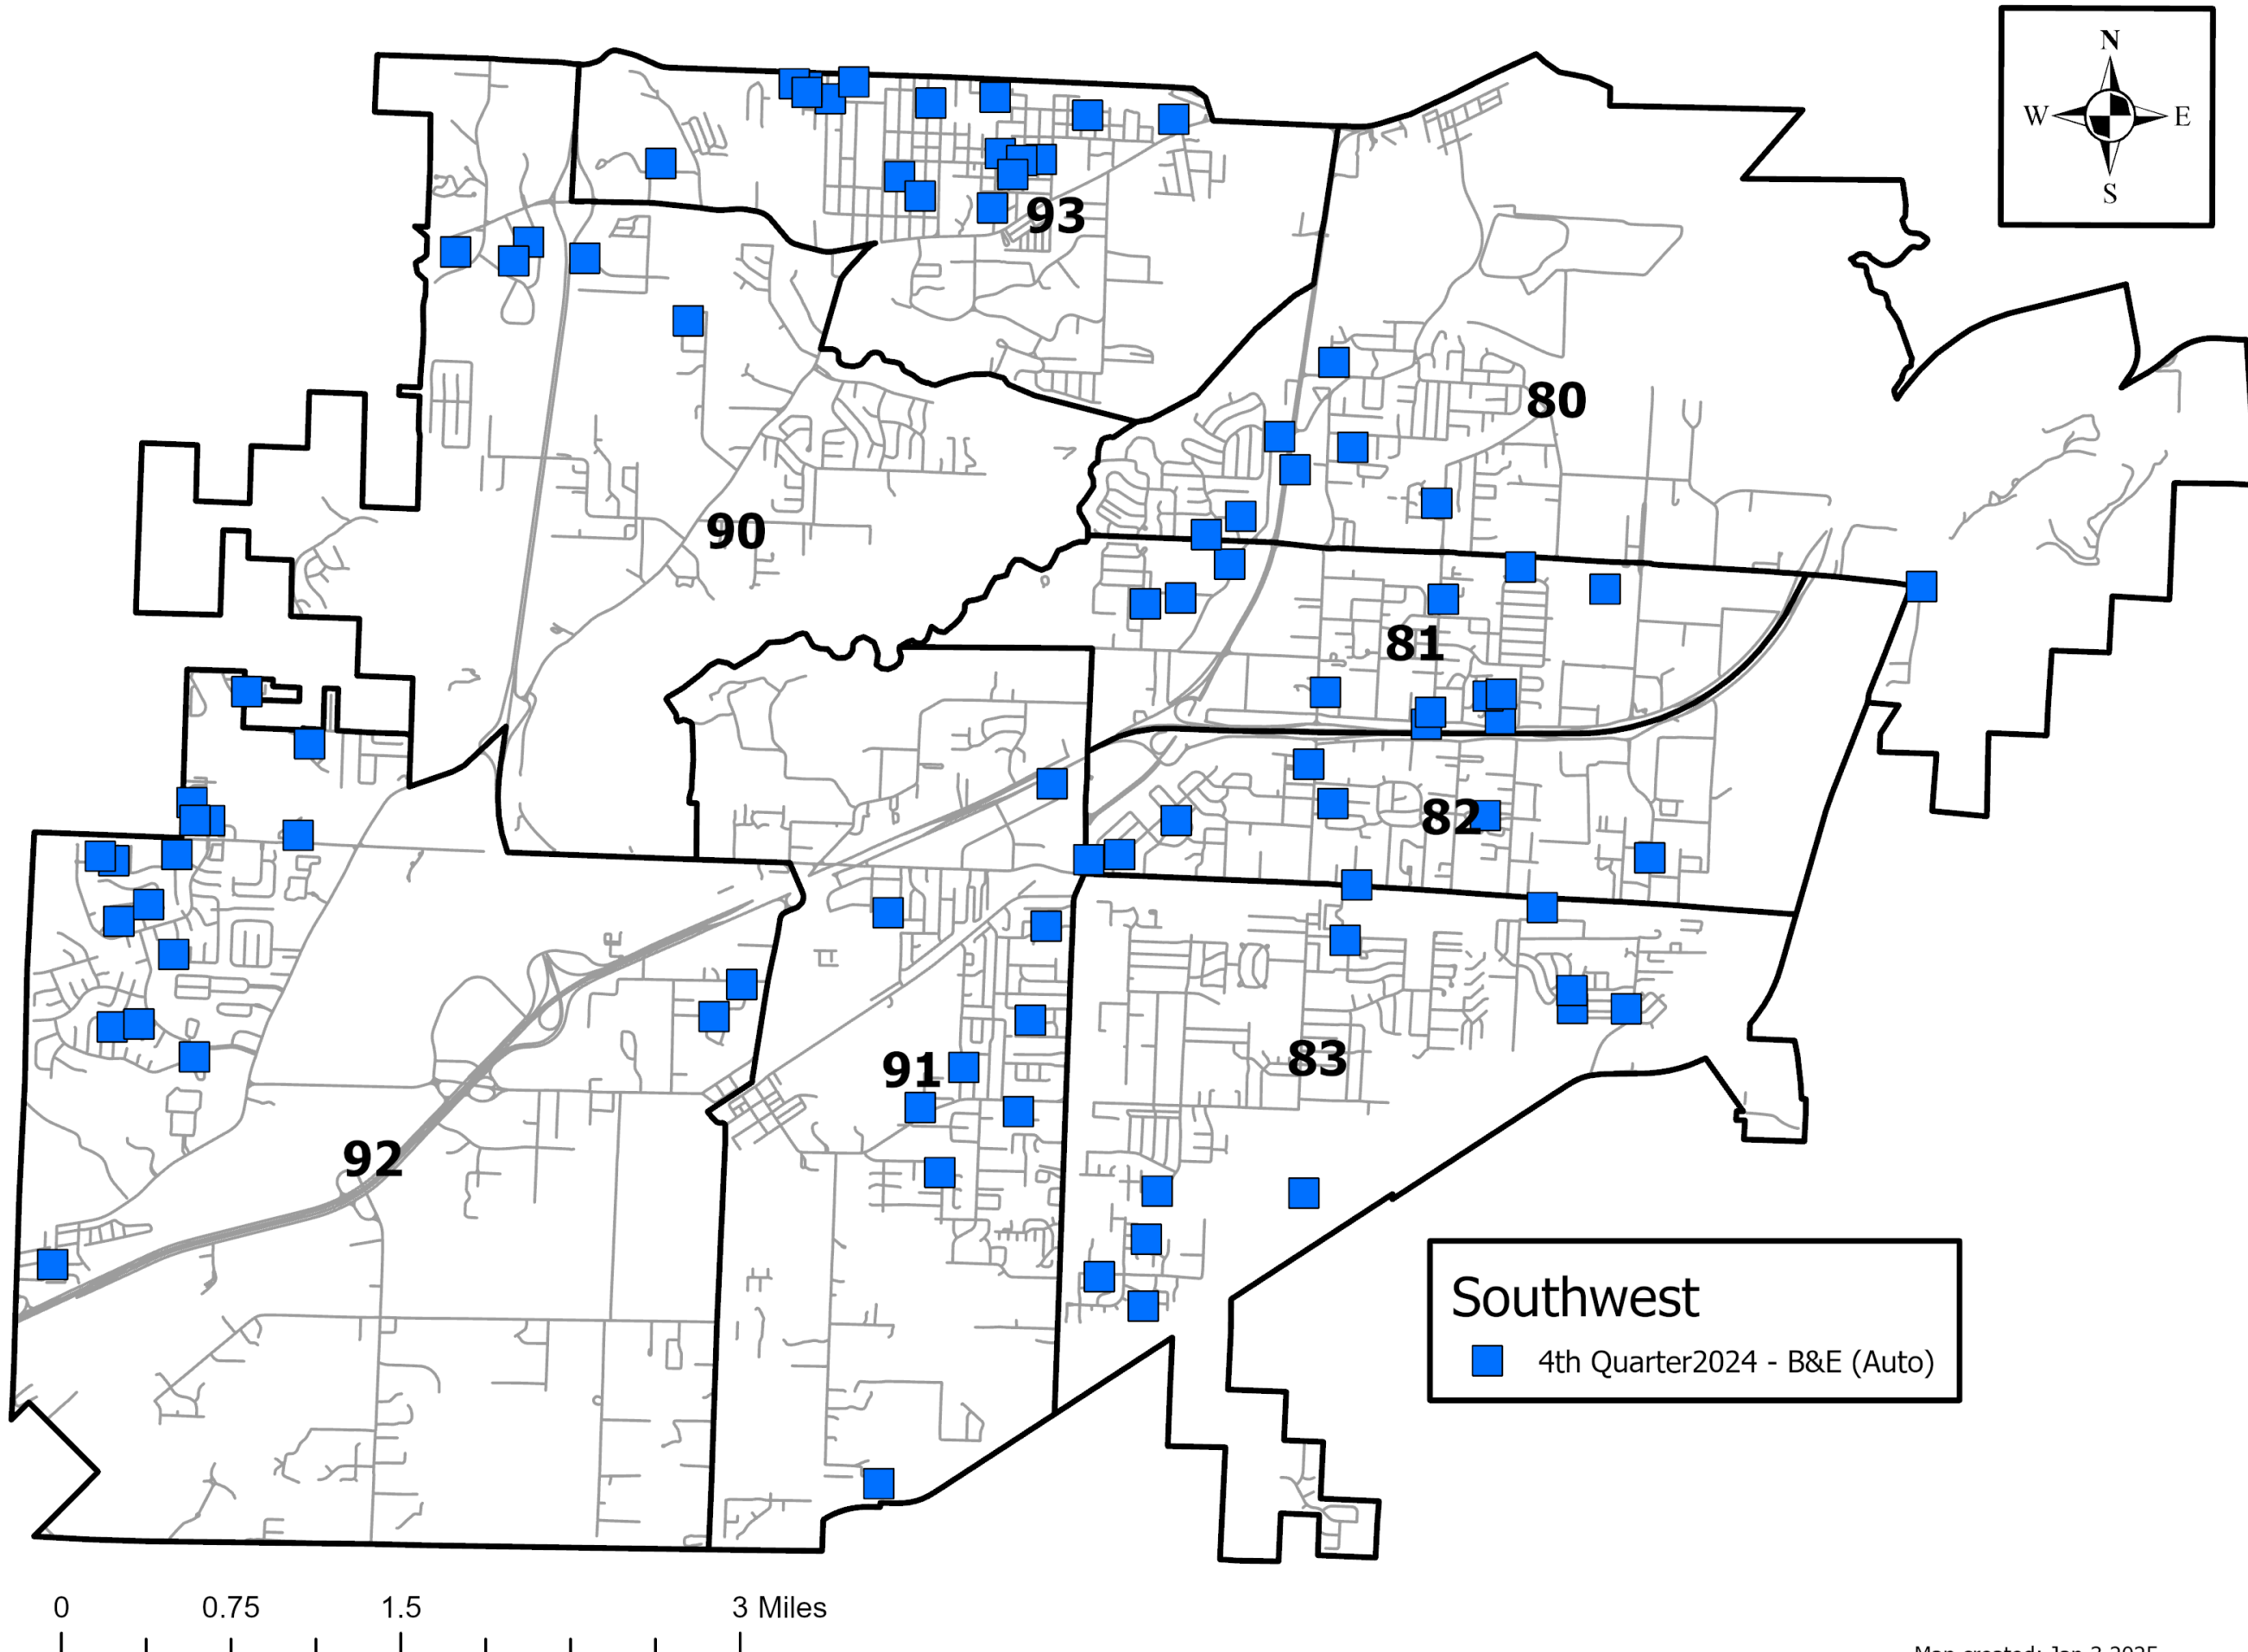

CLR

#FORWARDTOGETHER

Map created: Jan 3 2025

	Homicide	
	2023	2024
Oct	5	1
Nov	1	0
Dec	3	0
Total	9	1

CLR
#FORWARDTOGETHER

Map created: Jan 3 2025

	Non-Domestic Agg Assault	
	2023	2024
Oct	69	51
Nov	98	35
Dec	82	49
Total	249	135

CLR
#FORWARDTOGETHER

Southwest
4th Quarter 2024 - Robbery
Type
 ● Business
 ● Individual

Map created: Jan 3 2025

	Robbery	
	2023	2024
Oct	20	9
Nov	14	19
Dec	17	15
Total	51	43

CLR
#FORWARDTOGETHER

	Burglary	
	2023	2024
Oct	36	26
Nov	22	24
Dec	32	31
Total	90	81

Southwest
 4th Quarter 2024 - Burglary
 Type
 ● Commercial
 ● Residential

0 0.75 1.5 3 Miles

Map created: Jan 3 2025

CLR
 #FORWARDTOGETHER

	B & E (Auto)	
	2023	2024
Oct	45	31
Nov	47	35
Dec	44	30
Total	136	96

CLR
 #FORWARDTOGETHER

Map created: Jan 3 2025

	Auto Theft	
	2023	2024
Oct	31	22
Nov	32	24
Dec	39	20
Total	102	66

CLR
#FORWARDTOGETHER

Officer Activity 4th Quarter 2024

TYPE	TOTAL
CITIZEN CONTACT	326
SUBJECT STOP	26
TRAFFIC STOP	1343
Grand Total	1695