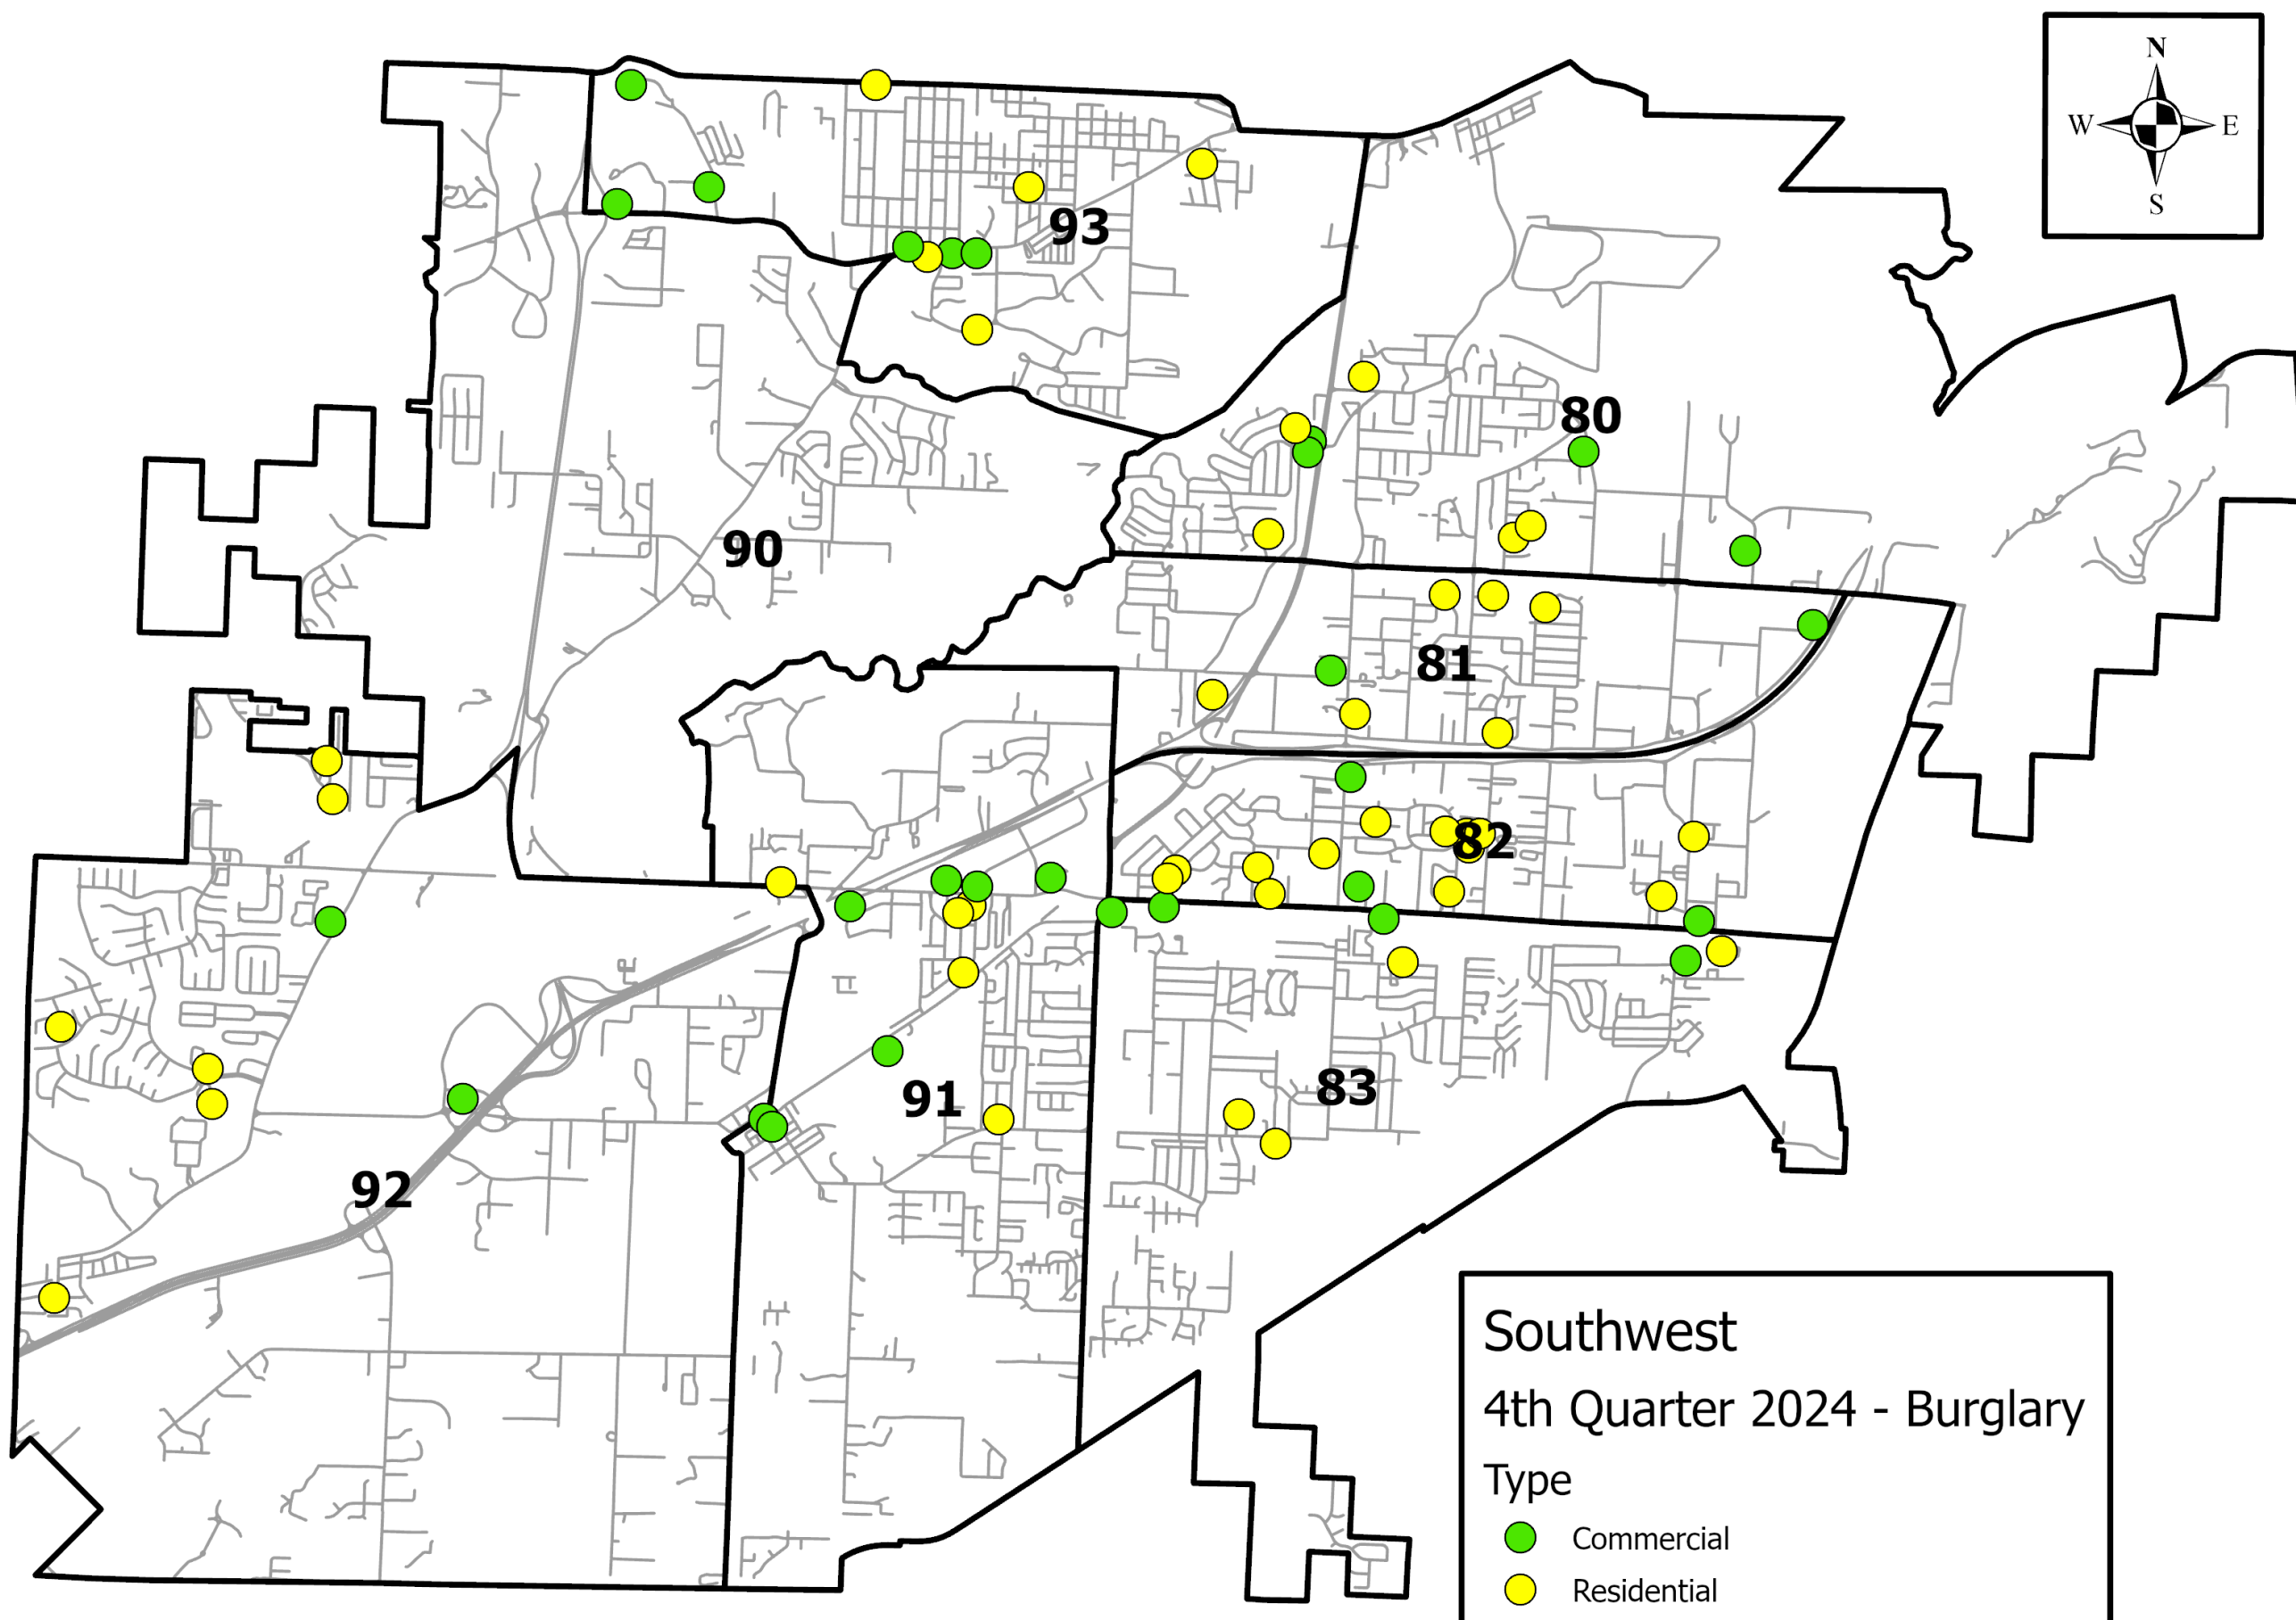

CLR

#FORWARDTOGETHER

Map created: Jan 3 2025

	Homicide	
	2023	2024
Oct	5	1
Nov	1	0
Dec	3	0
Total	9	1

CLR
#FORWARDTOGETHER

Map created: Jan 3 2025

	Non-Domestic Agg Assault	
	2023	2024
Oct	69	51
Nov	98	35
Dec	82	49
Total	249	135

CLR
#FORWARDTOGETHER

Southwest
4th Quarter 2024 - Robbery
Type
 ● Business
 ● Individual

Map created: Jan 3 2025

	Robbery	
	2023	2024
Oct	20	9
Nov	14	19
Dec	17	15
Total	51	43

CLR
#FORWARDTOGETHER

	Burglary	
	2023	2024
Oct	36	26
Nov	22	24
Dec	32	31
Total	90	81

Southwest
 4th Quarter 2024 - Burglary
 Type
 ● Commercial
 ● Residential

0 0.75 1.5 3 Miles

Map created: Jan 3 2025

CLR
 #FORWARDTOGETHER

	B & E (Auto)	
	2023	2024
Oct	45	31
Nov	47	35
Dec	44	30
Total	136	96

CLR
 #FORWARDTOGETHER

Map created: Jan 3 2025

	Auto Theft	
	2023	2024
Oct	31	22
Nov	32	24
Dec	39	20
Total	102	66

CLR
#FORWARDTOGETHER

Officer Activity 4th Quarter 2024

TYPE	TOTAL
CITIZEN CONTACT	326
SUBJECT STOP	26
TRAFFIC STOP	1343
Grand Total	1695