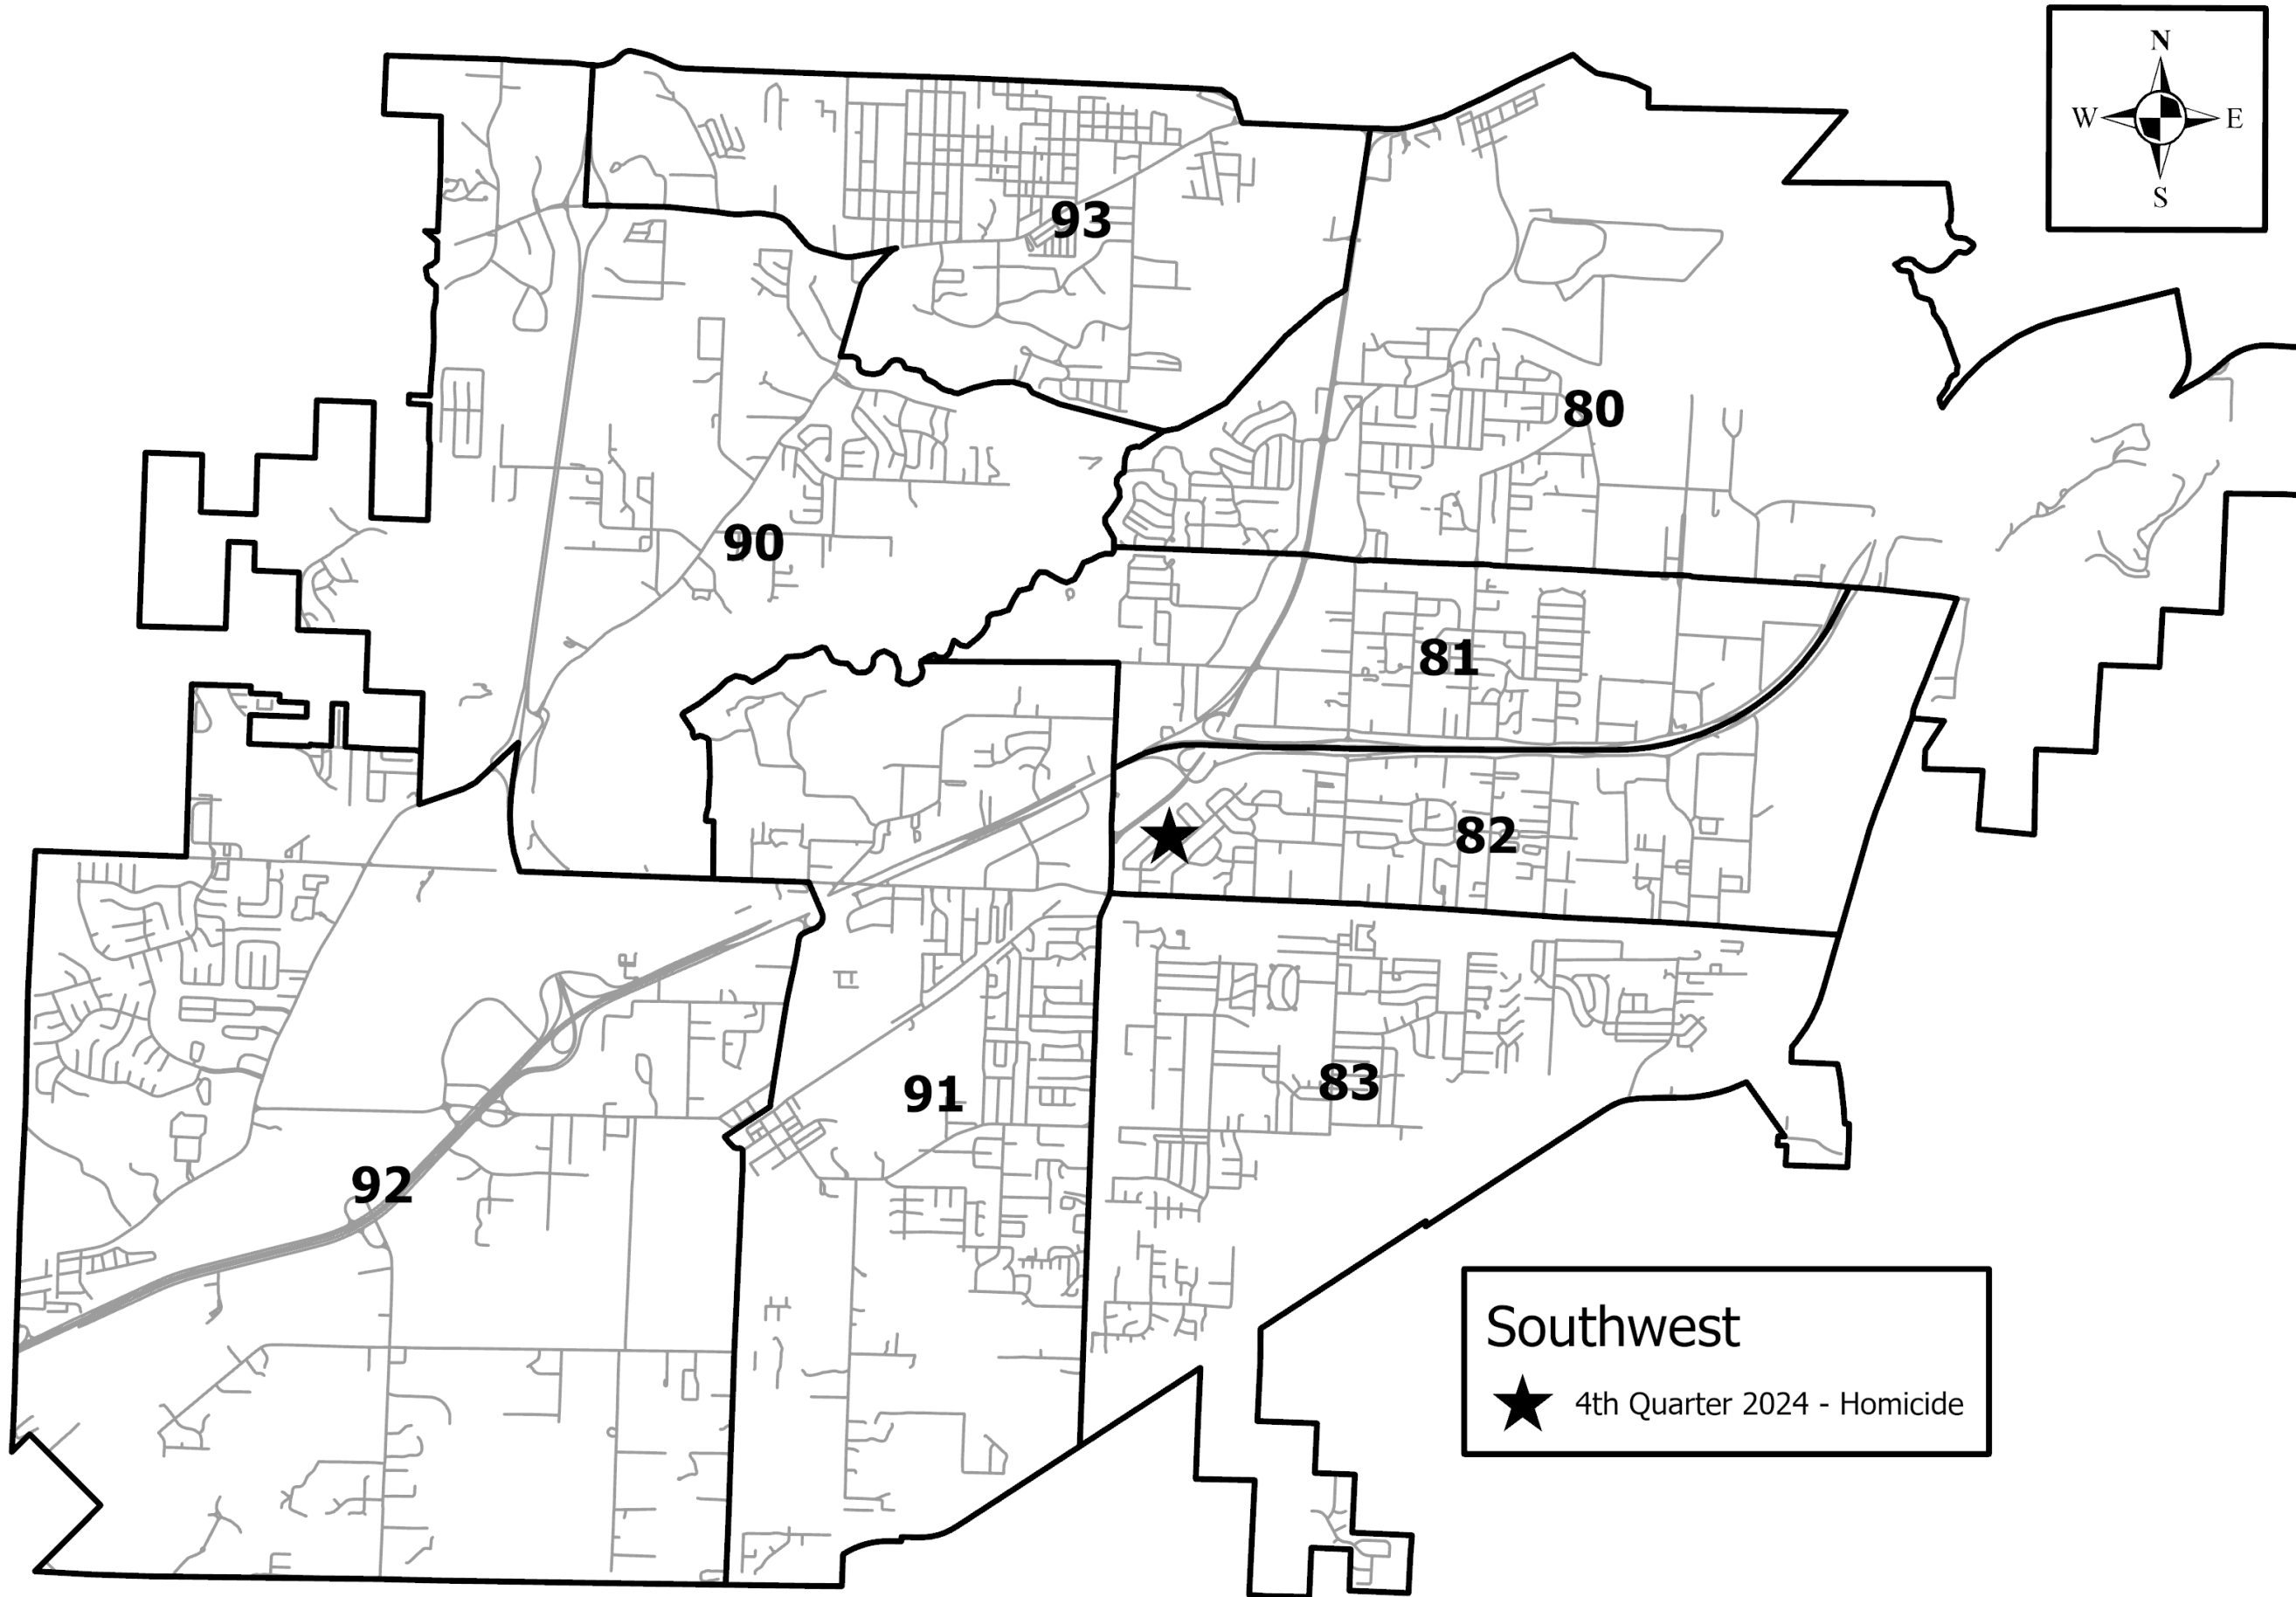

CLR

#FORWARDTOGETHER

Part I Offense Comparison Chart

4th Quarter 2024

Part I Offense Comparison - Southwest			
Oct - Dec 2024 v 2023			
Part I Offense	SW		2024 v 2023
	2024	2023	% change
All Homicide Offenses	1	9	-89%
Forcible Rape	15	22	-32%
Robbery	43	51	-16%
Aggravated Assault	220	331	-34%
Violent Crime	279	413	-32%
Property Crime			
Burglary/B & E	183	186	-2%
Larceny/Theft	573	597	-4%
Motor Vehicle Theft	66	105	-37%
Property Crime	822	888	-7%
TOTAL	1101	1301	-15%

CLR

#FORWARDTOGETHER

Map created: Jan 3 2025

	Homicide	
	2023	2024
Oct	5	1
Nov	1	0
Dec	3	0
Total	9	1

CLR
#FORWARDTOGETHER

Map created: Jan 3 2025

	Non-Domestic Agg Assault	
	2023	2024
Oct	69	51
Nov	98	35
Dec	82	49
Total	249	135

CLR
#FORWARDTOGETHER

Southwest
4th Quarter 2024 - Robbery
Type
 ● Business
 ● Individual

Map created: Jan 3 2025

	Robbery	
	2023	2024
Oct	20	9
Nov	14	19
Dec	17	15
Total	51	43

CLR
#FORWARDTOGETHER

	Burglary	
	2023	2024
Oct	36	26
Nov	22	24
Dec	32	31
Total	90	81