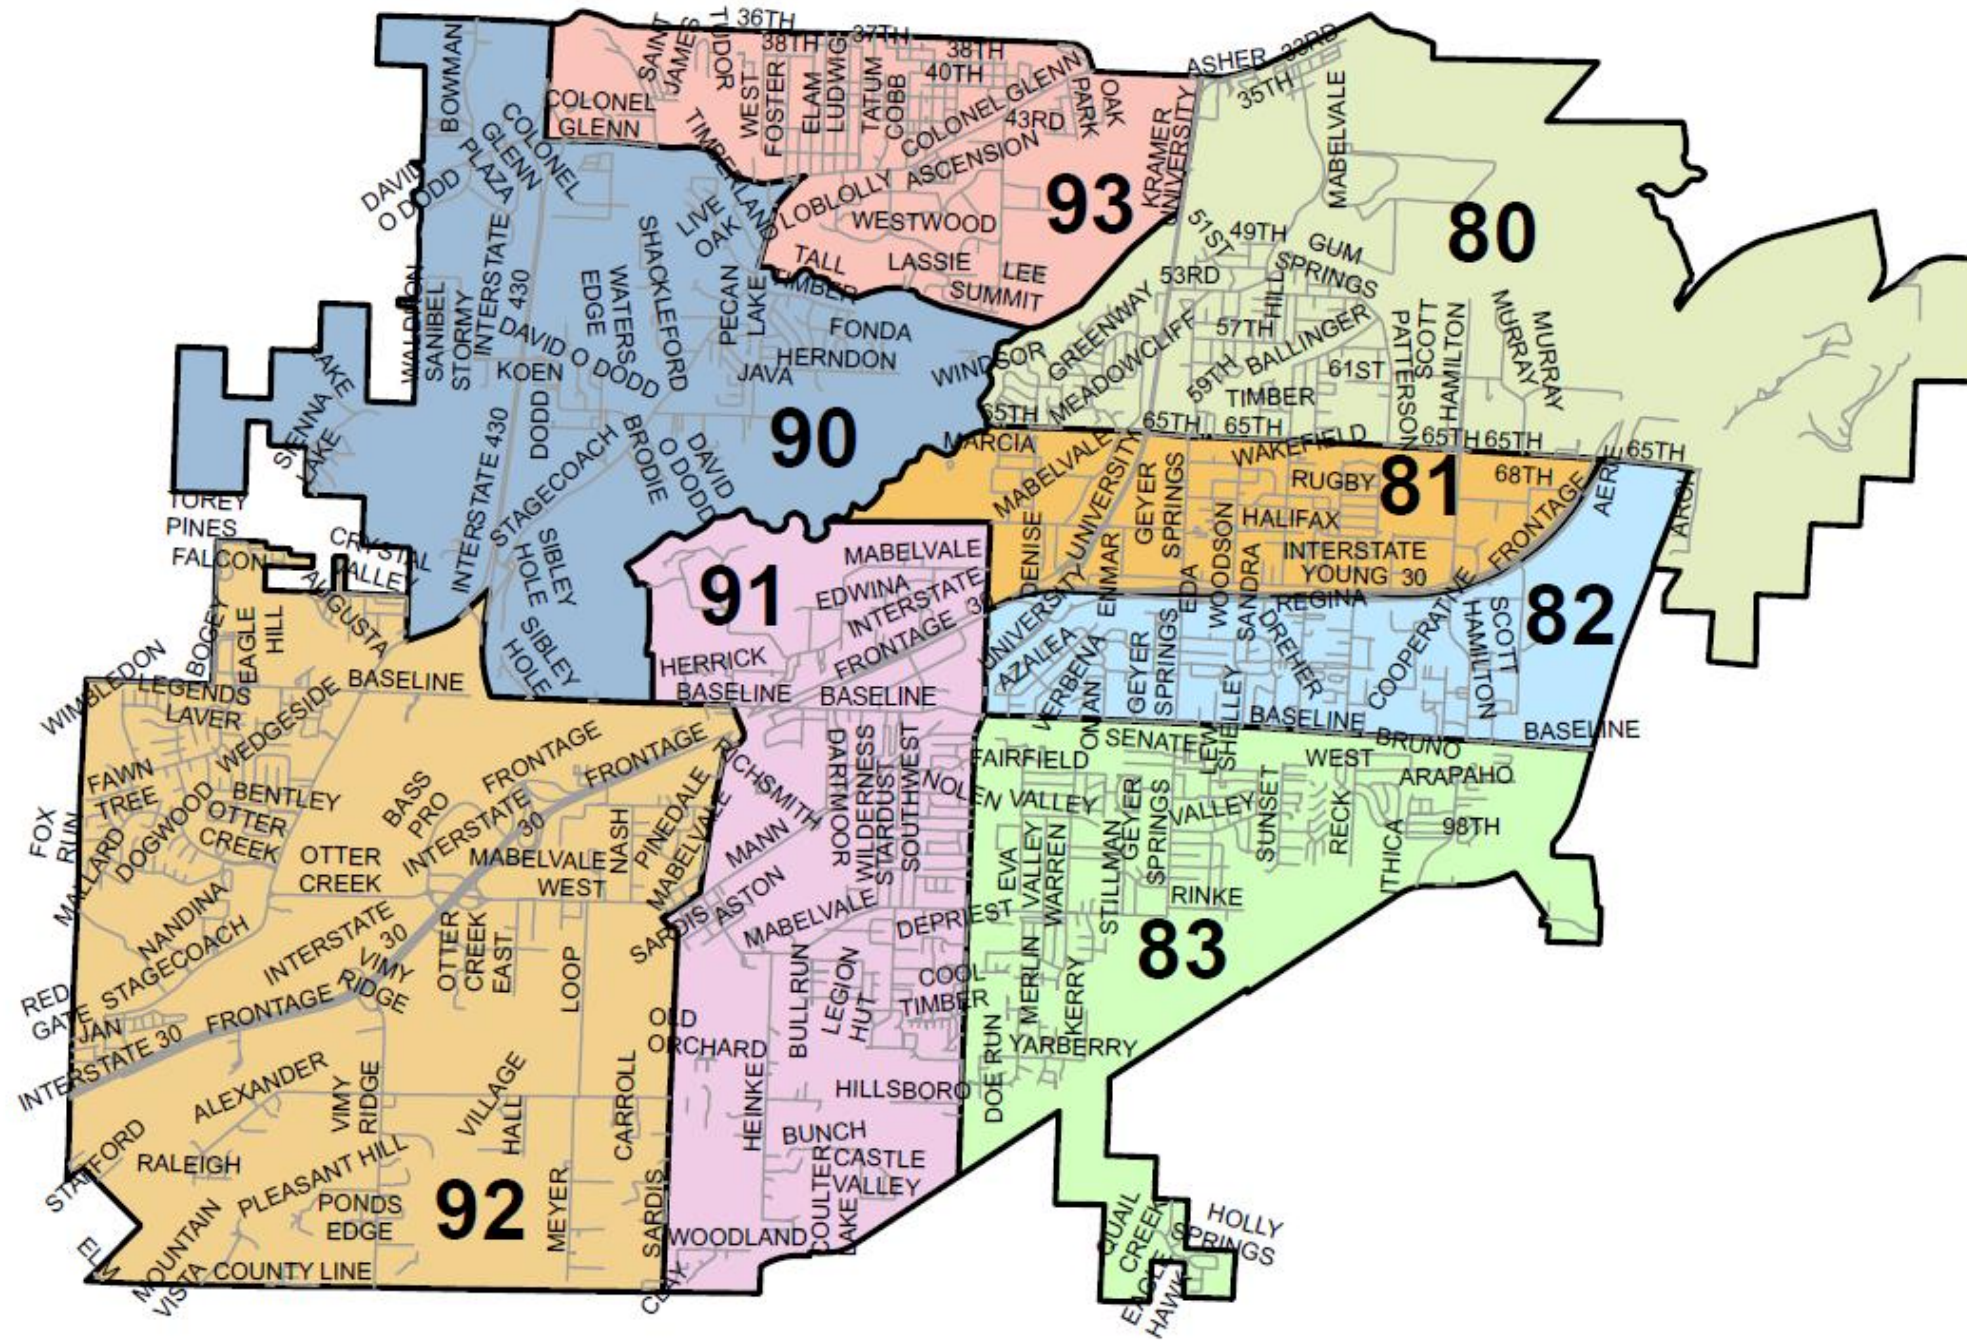

1 – K9 Officers

74 – Regular Patrol Officers

88 – Total Sworn

CLR

#FORWARDTOGETHER

Southwest District Map

0 0.75 1.5 3 Miles

Map date: April 17, 2023

CLR

#FORWARDTOGETHER

Map created: Jan 3 2025

	Homicide	
	2023	2024
Oct	5	1
Nov	1	0
Dec	3	0
Total	9	1

CLR
#FORWARDTOGETHER

Map created: Jan 3 2025

	Non-Domestic Agg Assault	
	2023	2024
Oct	69	51
Nov	98	35
Dec	82	49
Total	249	135