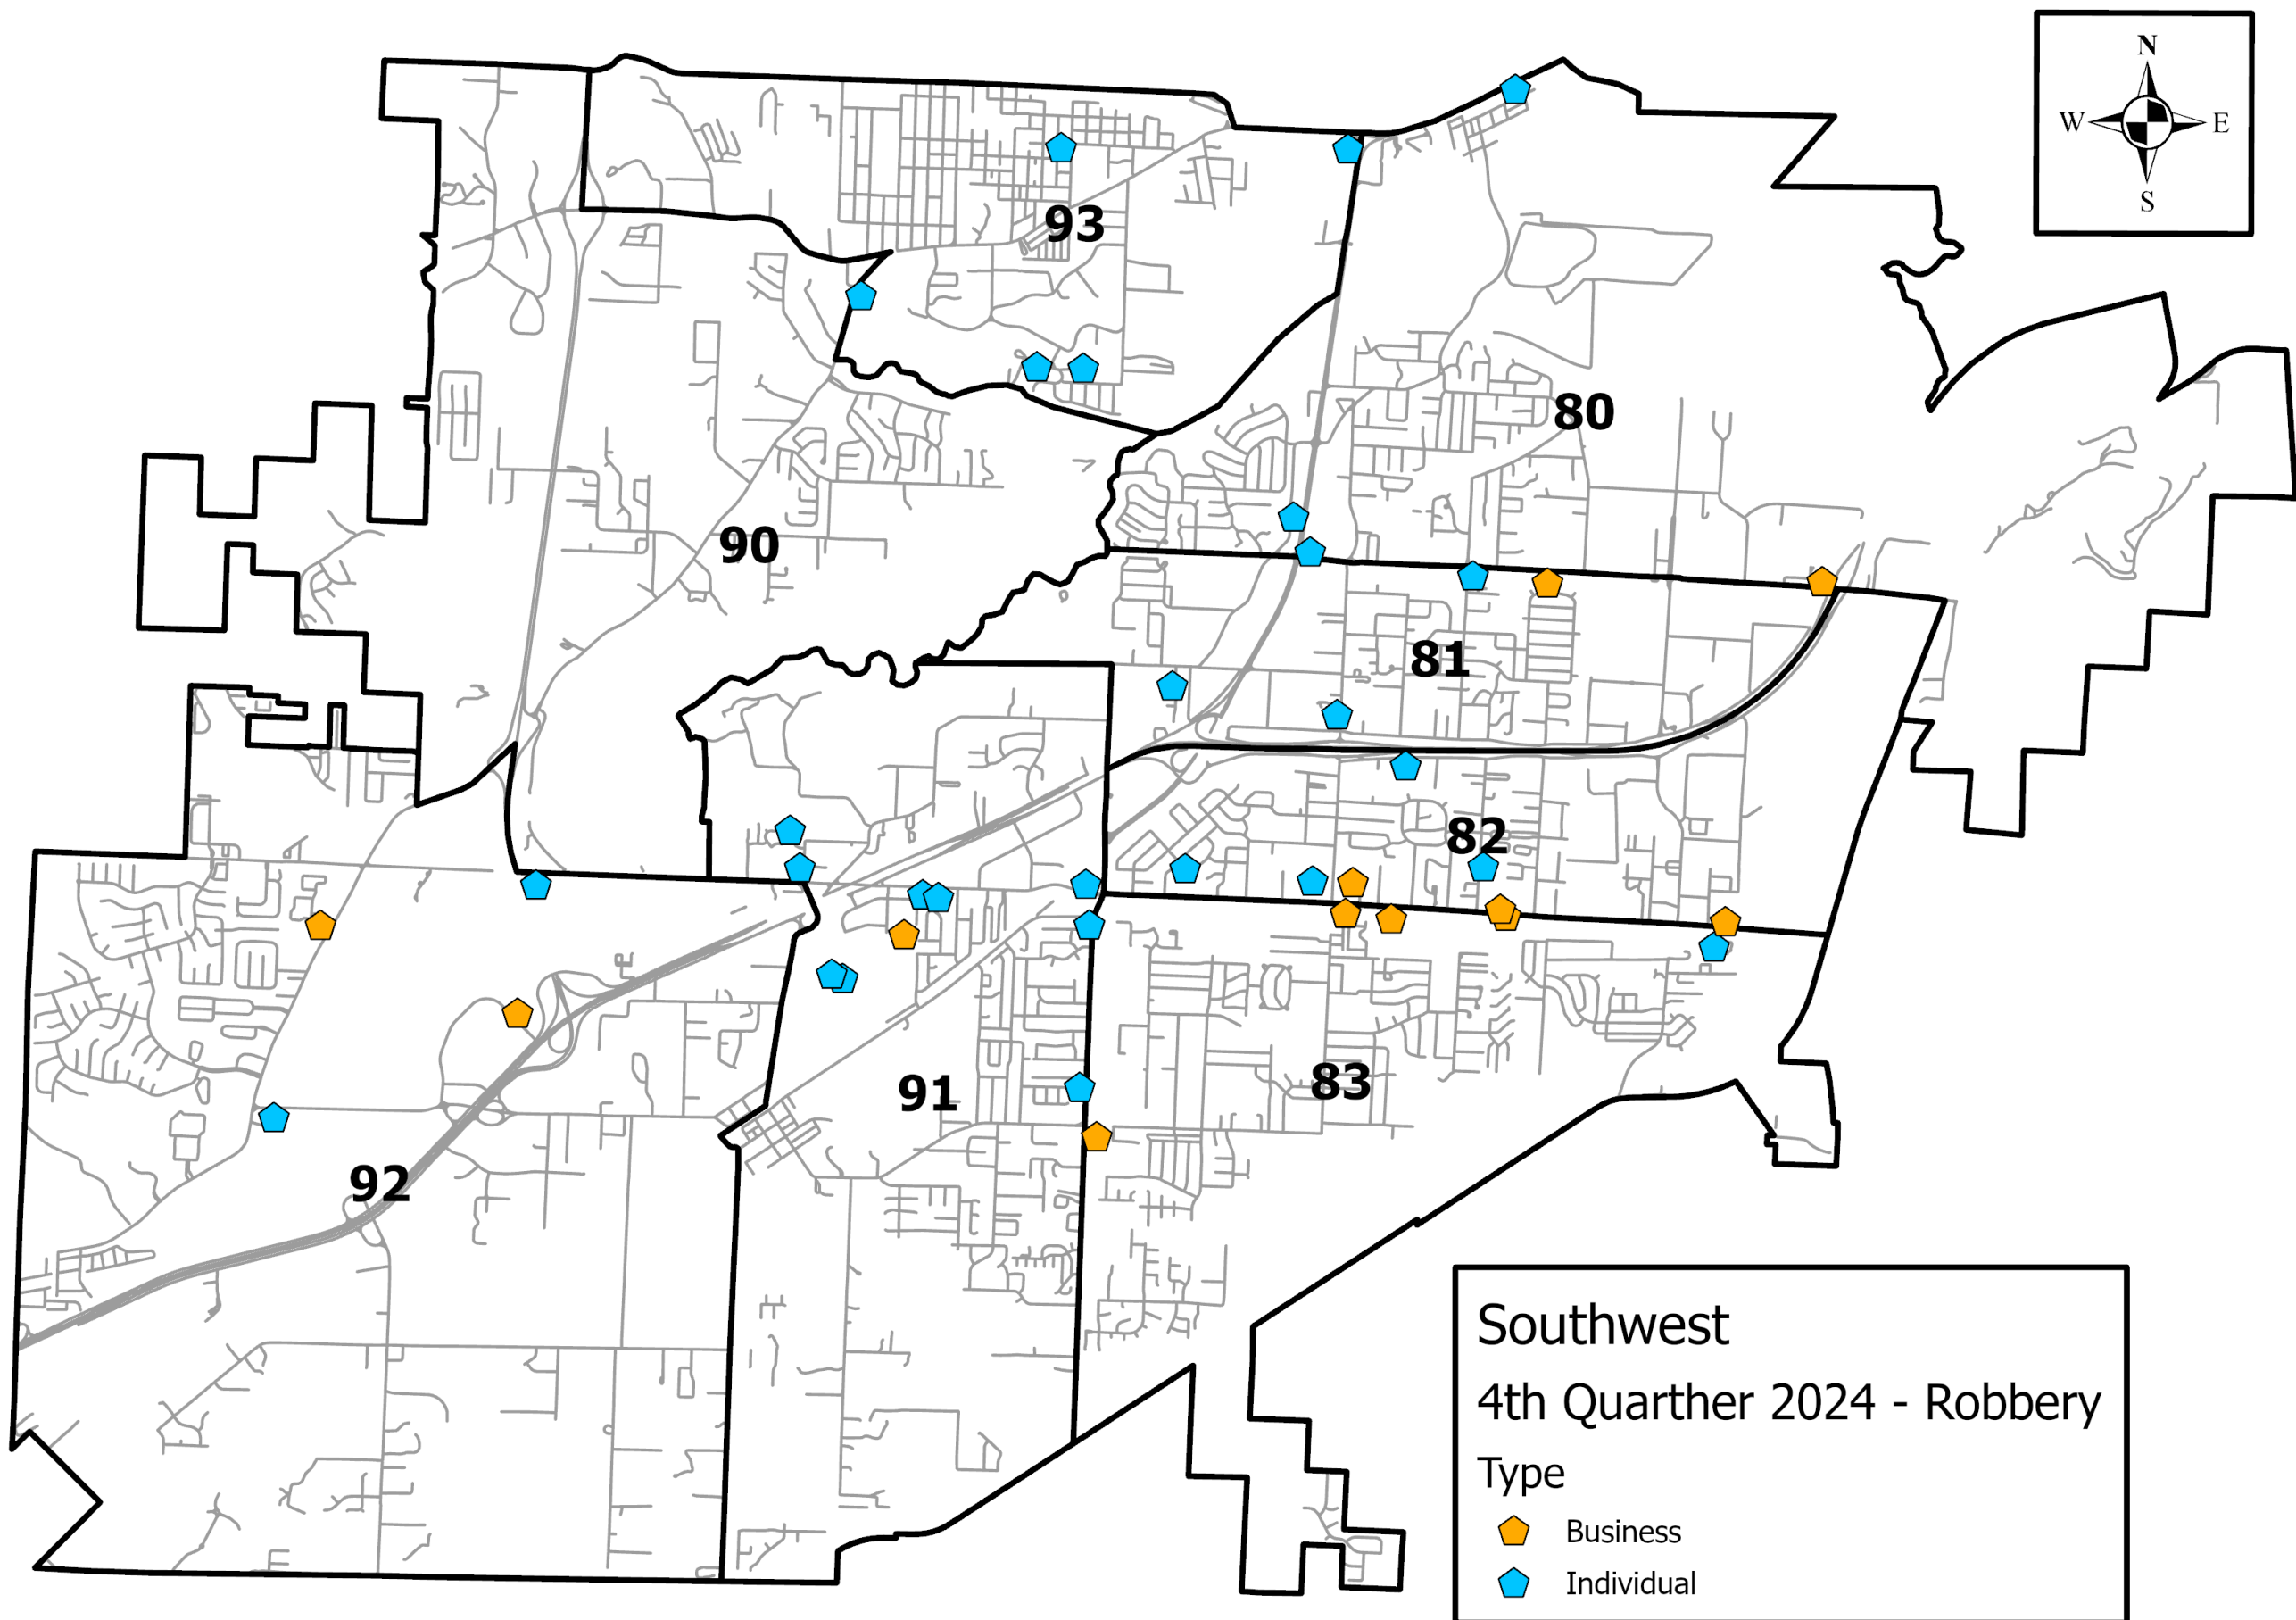

CLR

#FORWARDTOGETHER

Part I Offense Comparison Chart

4th Quarter 2024

Part I Offense Comparison - Southwest			
Oct - Dec 2024 v 2023			
Part I Offense	SW		2024 v 2023
	2024	2023	% change
All Homicide Offenses	1	9	-89%
Forcible Rape	15	22	-32%
Robbery	43	51	-16%
Aggravated Assault	220	331	-34%
Violent Crime	279	413	-32%
Property Crime			
Burglary/B & E	183	186	-2%
Larceny/Theft	573	597	-4%
Motor Vehicle Theft	66	105	-37%
Property Crime	822	888	-7%
TOTAL	1101	1301	-15%

CLR

#FORWARDTOGETHER

Map created: Jan 3 2025

	Homicide	
	2023	2024
Oct	5	1
Nov	1	0
Dec	3	0
Total	9	1

CLR
#FORWARDTOGETHER

Map created: Jan 3 2025

	Non-Domestic Agg Assault	
	2023	2024
Oct	69	51
Nov	98	35
Dec	82	49
Total	249	135

CLR
#FORWARDTOGETHER

Southwest
4th Quarter 2024 - Robbery
Type
 ● Business
 ● Individual

Map created: Jan 3 2025

	Robbery	
	2023	2024
Oct	20	9
Nov	14	19
Dec	17	15
Total	51	43

CLR
#FORWARDTOGETHER

	Burglary	
	2023	2024
Oct	36	26
Nov	22	24
Dec	32	31
Total	90	81

CLR
 #FORWARDTOGETHER

Map created: Jan 3 2025

	Auto Theft	
	2023	2024
Oct	31	22
Nov	32	24
Dec	39	20
Total	102	66

CLR
#FORWARDTOGETHER

Officer Activity 4th Quarter 2024

TYPE	TOTAL
CITIZEN CONTACT	326
SUBJECT STOP	26
TRAFFIC STOP	1343
Grand Total	1695