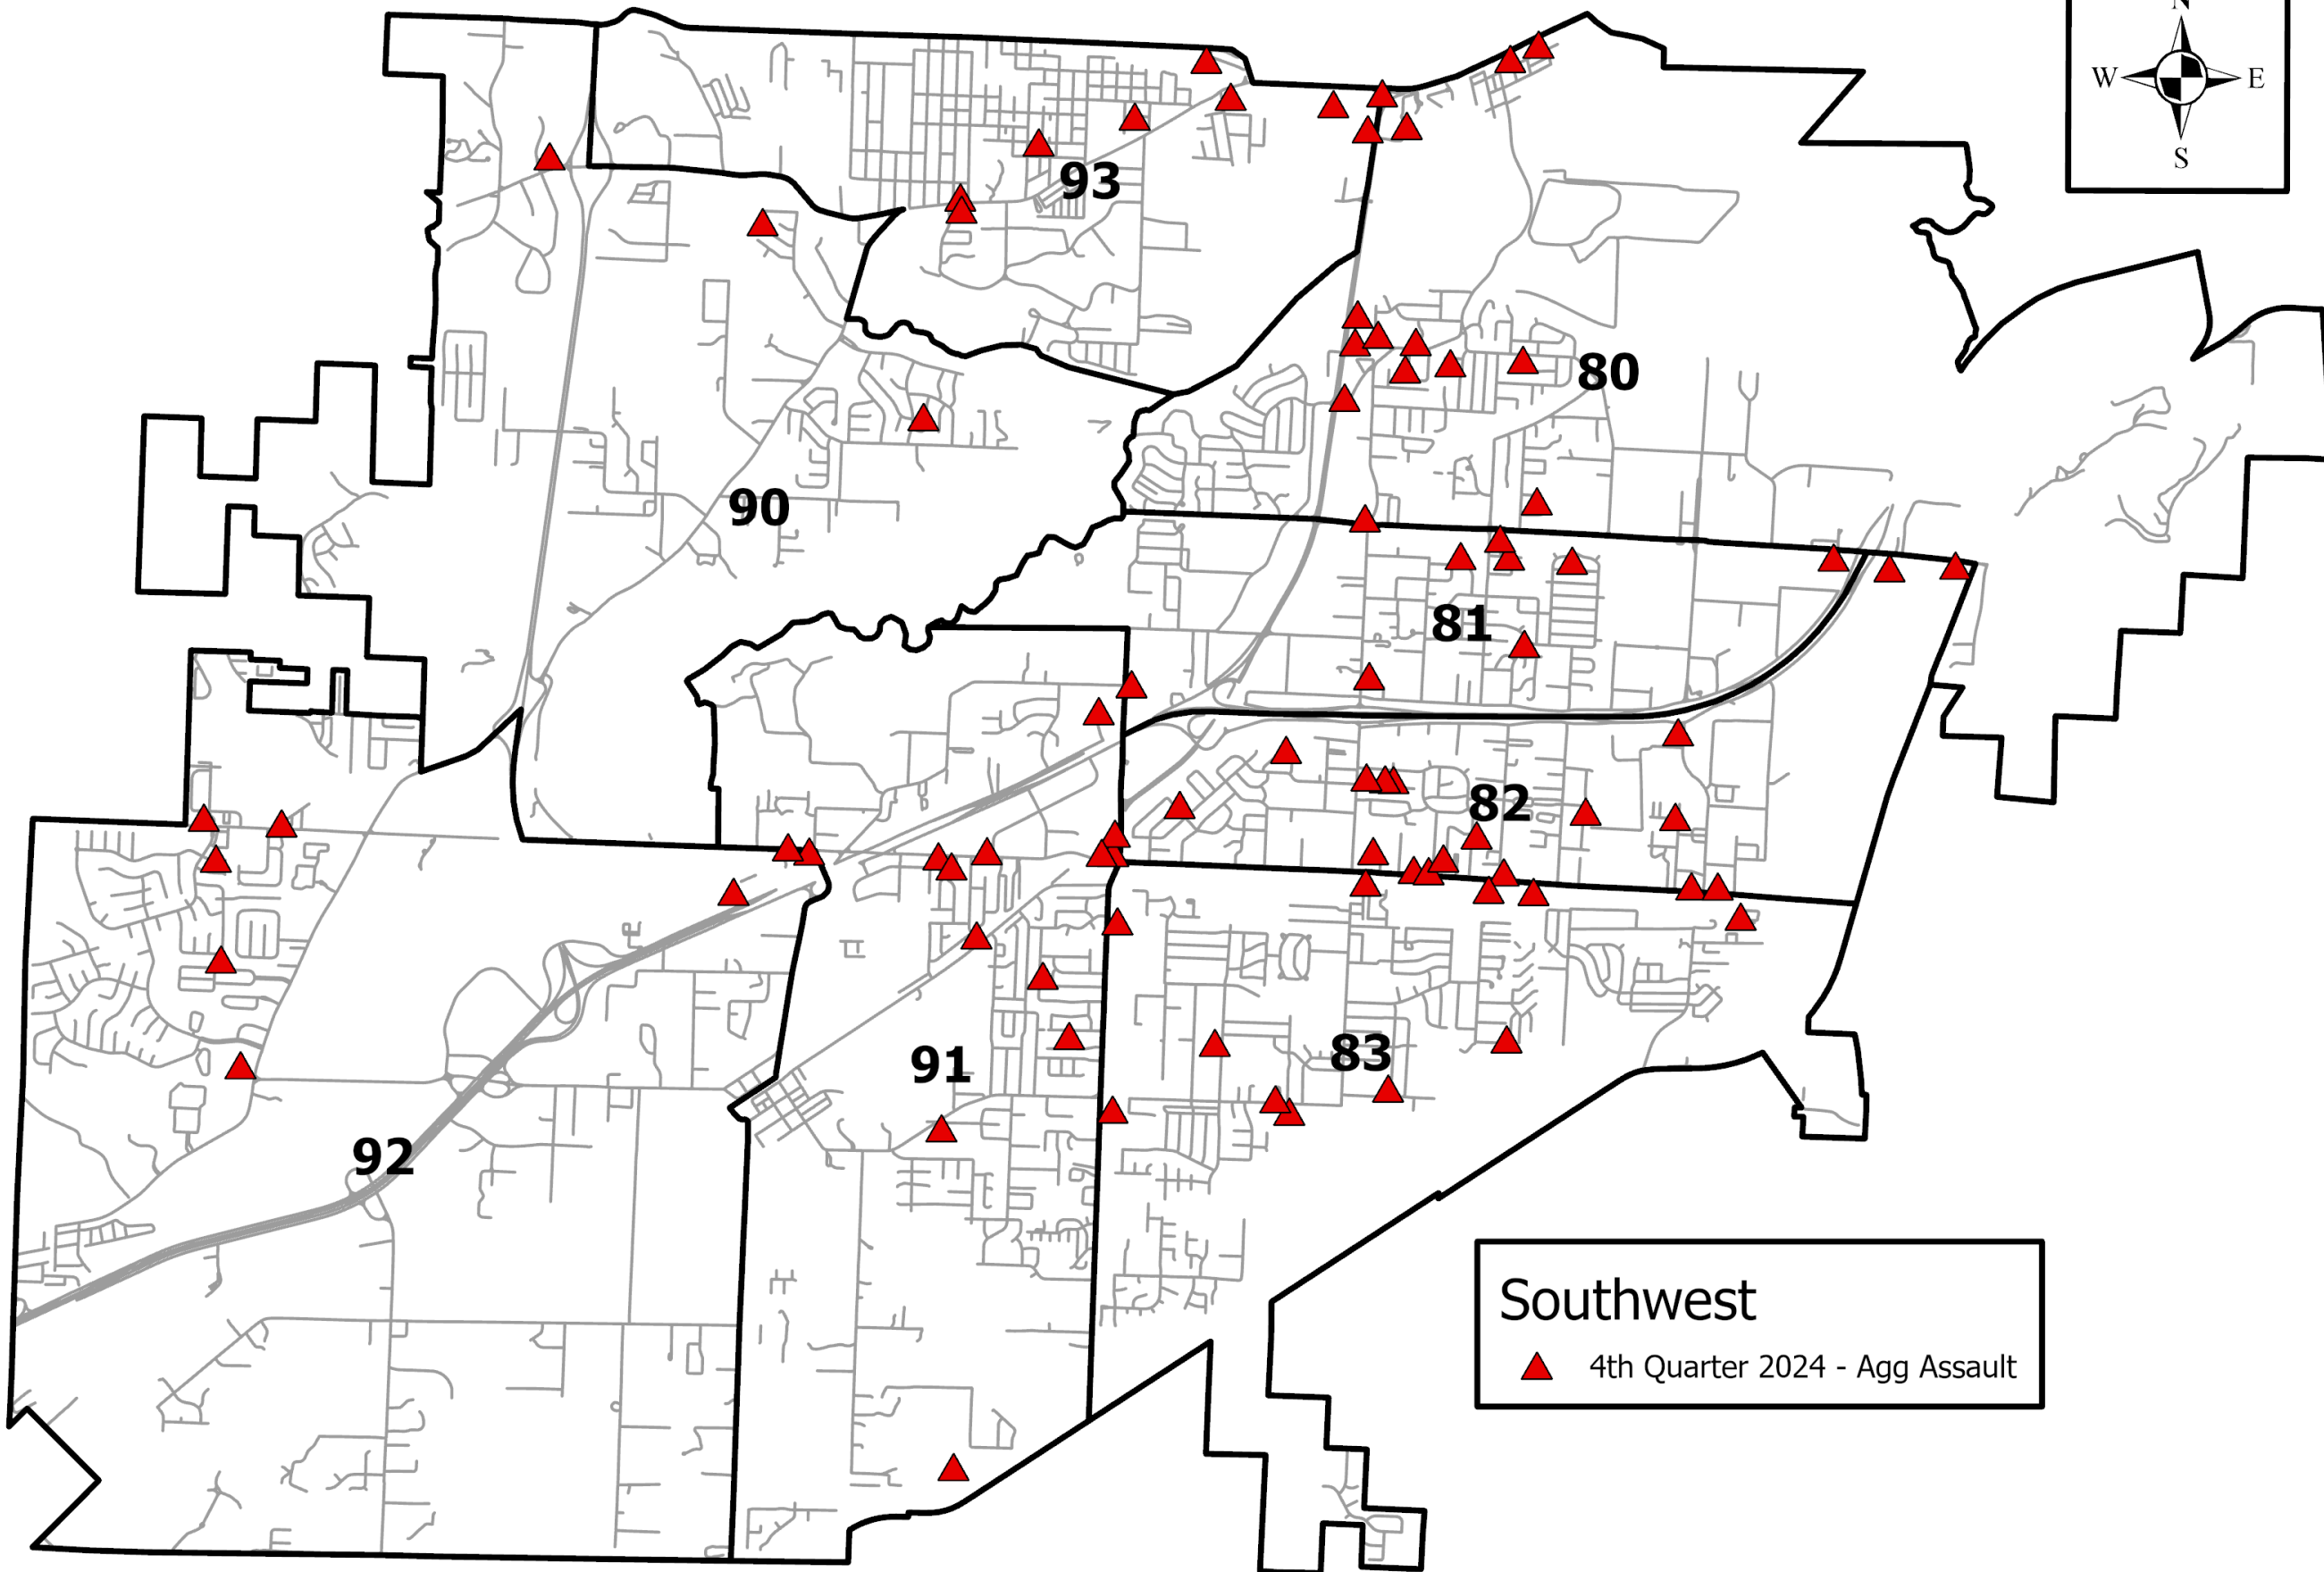

CLR

#FORWARDTOGETHER

Part I Offense Comparison Chart

4th Quarter 2024

Part I Offense Comparison - Southwest			
Oct - Dec 2024 v 2023			
Part I Offense	SW		2024 v 2023
	2024	2023	% change
All Homicide Offenses	1	9	-89%
Forcible Rape	15	22	-32%
Robbery	43	51	-16%
Aggravated Assault	220	331	-34%
Violent Crime	279	413	-32%
Property Crime			
Burglary/B & E	183	186	-2%
Larceny/Theft	573	597	-4%
Motor Vehicle Theft	66	105	-37%
Property Crime	822	888	-7%
TOTAL	1101	1301	-15%

CLR

#FORWARDTOGETHER

Map created: Jan 3 2025

	Homicide	
	2023	2024
Oct	5	1
Nov	1	0
Dec	3	0
Total	9	1

CLR
#FORWARDTOGETHER

Map created: Jan 3 2025

	Non-Domestic Agg Assault	
	2023	2024
Oct	69	51
Nov	98	35
Dec	82	49
Total	249	135

CLR
#FORWARDTOGETHER

Southwest
4th Quarter 2024 - Robbery
Type
 ● Business
 ● Individual

Map created: Jan 3 2025

	Robbery	
	2023	2024
Oct	20	9
Nov	14	19
Dec	17	15
Total	51	43

CLR
#FORWARDTOGETHER

	Burglary	
	2023	2024
Oct	36	26
Nov	22	24
Dec	32	31
Total	90	81

CLR
 #FORWARDTOGETHER

Map created: Jan 3 2025

	Auto Theft	
	2023	2024
Oct	31	22
Nov	32	24
Dec	39	20
Total	102	66

CLR
#FORWARDTOGETHER

Officer Activity 4th Quarter 2024

TYPE	TOTAL
CITIZEN CONTACT	326
SUBJECT STOP	26
TRAFFIC STOP	1343
Grand Total	1695