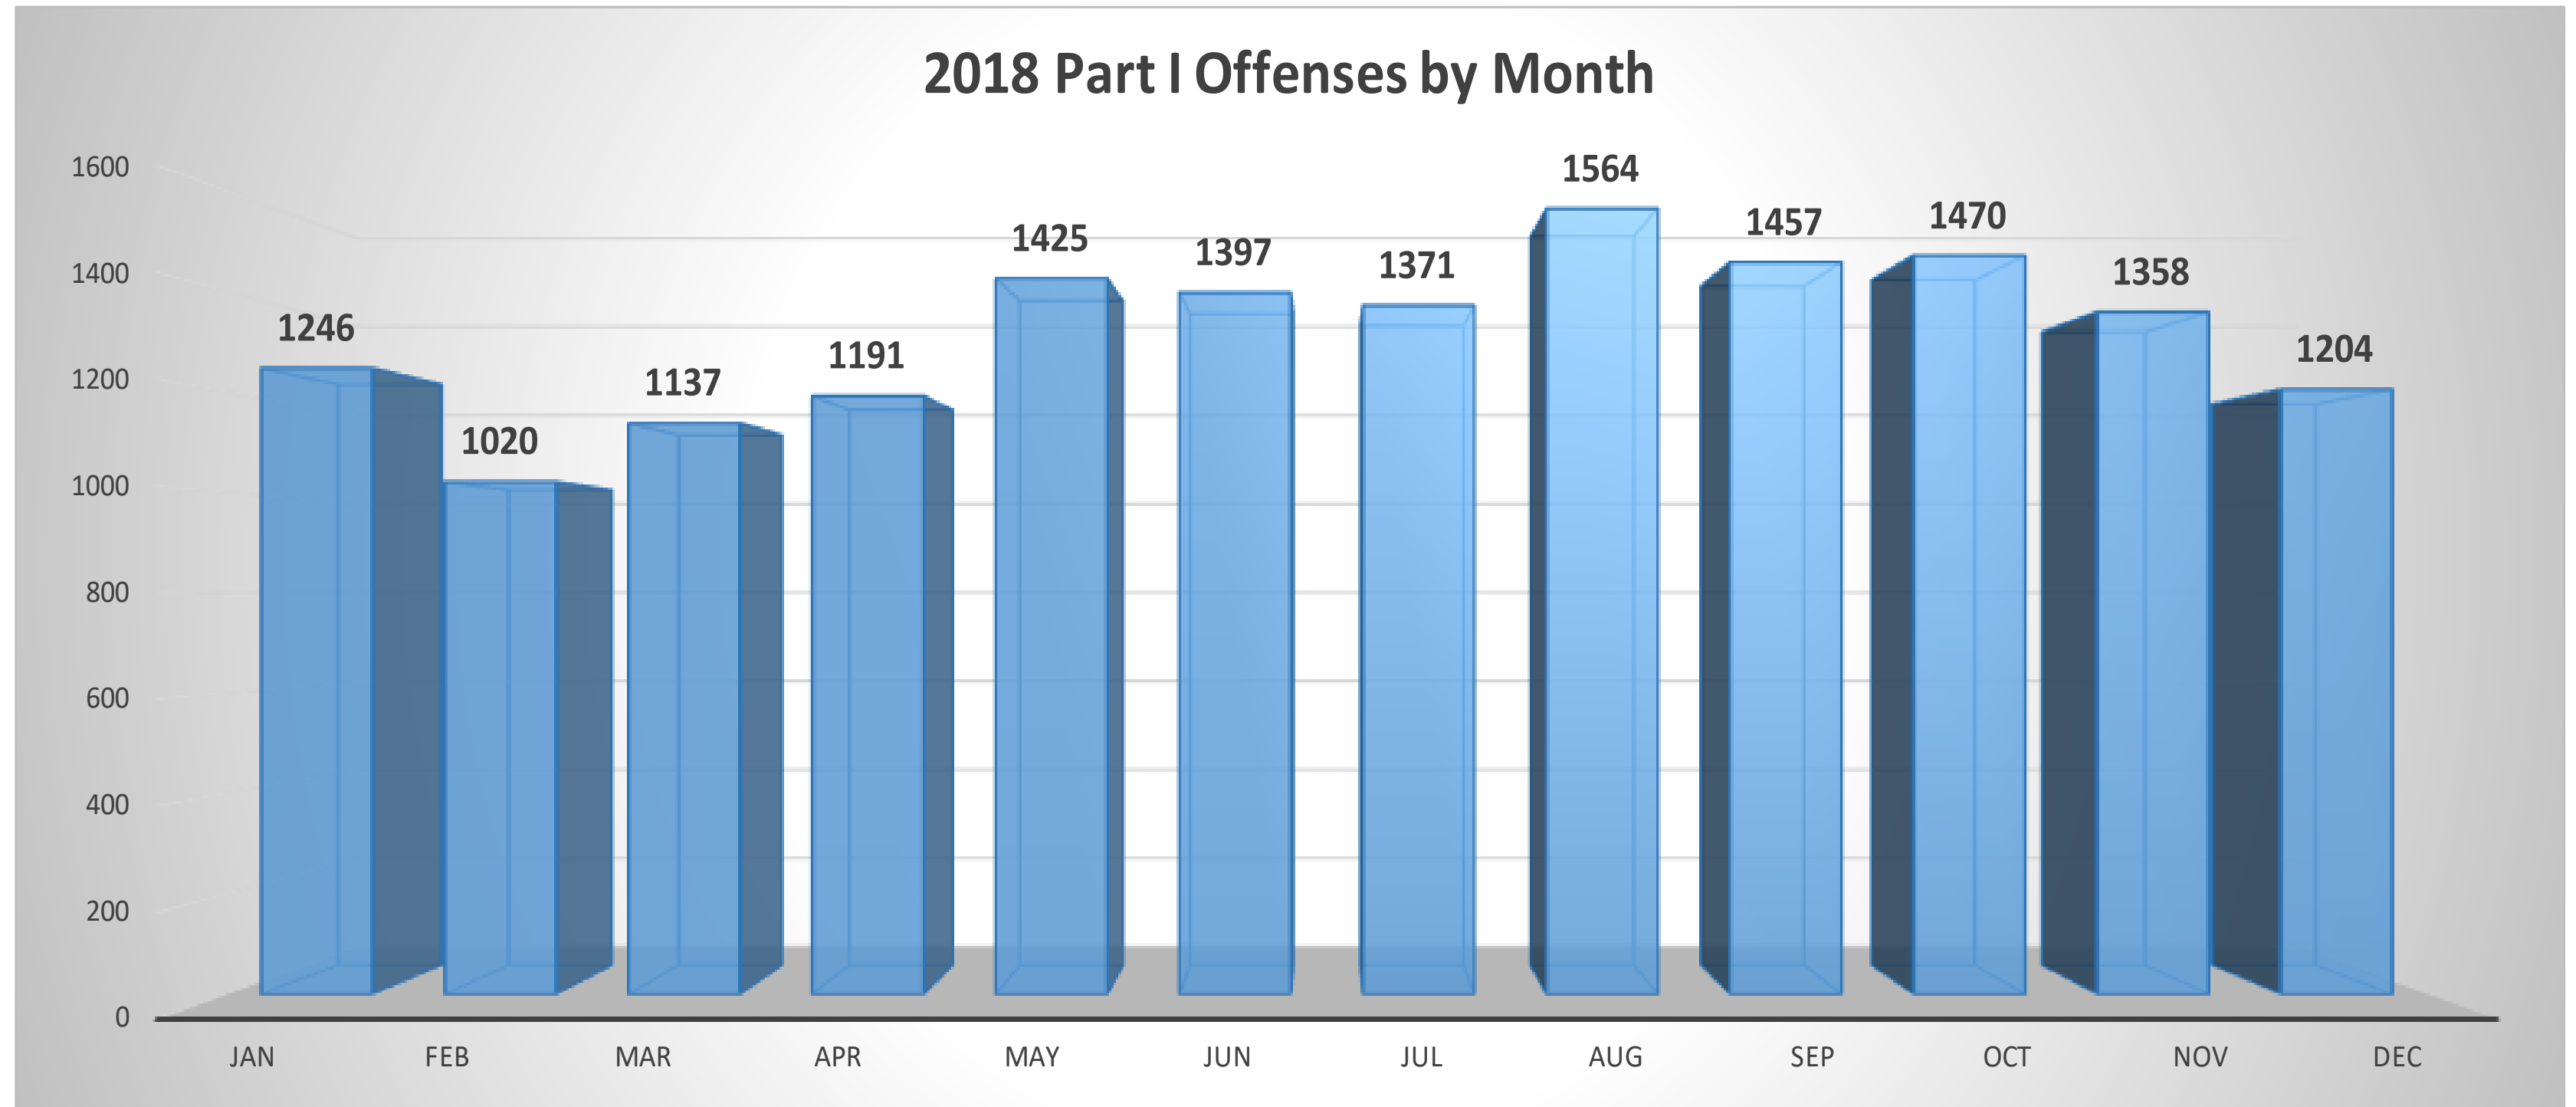

2018

OFFENSE	Jan	Feb	Mar	Apr	May	Jun	Jul	Aug	Sep	Oct	Nov	Dec	TOTAL
All Homicide Offenses	3	2	7	3	4	2	2	2	3	1	10	3	42
Forcible Rape	15	14	18	22	12	27	13	14	14	17	12	13	191
Robbery	31	19	24	16	30	26	27	40	46	30	39	37	365
Aggravated Assault	189	112	176	184	200	168	211	226	231	203	184	164	2248
Violent Crime	238	147	225	225	246	223	253	282	294	251	245	217	2846
Burglary/B & E	169	153	132	146	172	172	198	172	190	171	168	115	1958
Larceny	762	642	720	740	905	889	845	999	874	940	845	774	9935
Stolen Vehicle	77	78	60	80	102	113	75	111	99	108	100	98	1101
Property Crime	1008	873	912	966	1179	1174	1118	1282	1163	1219	1113	987	12994
TOTAL	1246	1020	1137	1191	1425	1397	1371	1564	1457	1470	1358	1204	15840

These figures represent the data extracted from the LRPD's Records Management System and can fluctuate from month-to-month as incidents are investigated further and possibly reclassified.

CLR

#FORWARDTOGETHER

2018

2018 Part I Offenses by Month

CLR

#FORWARDTOGETHER