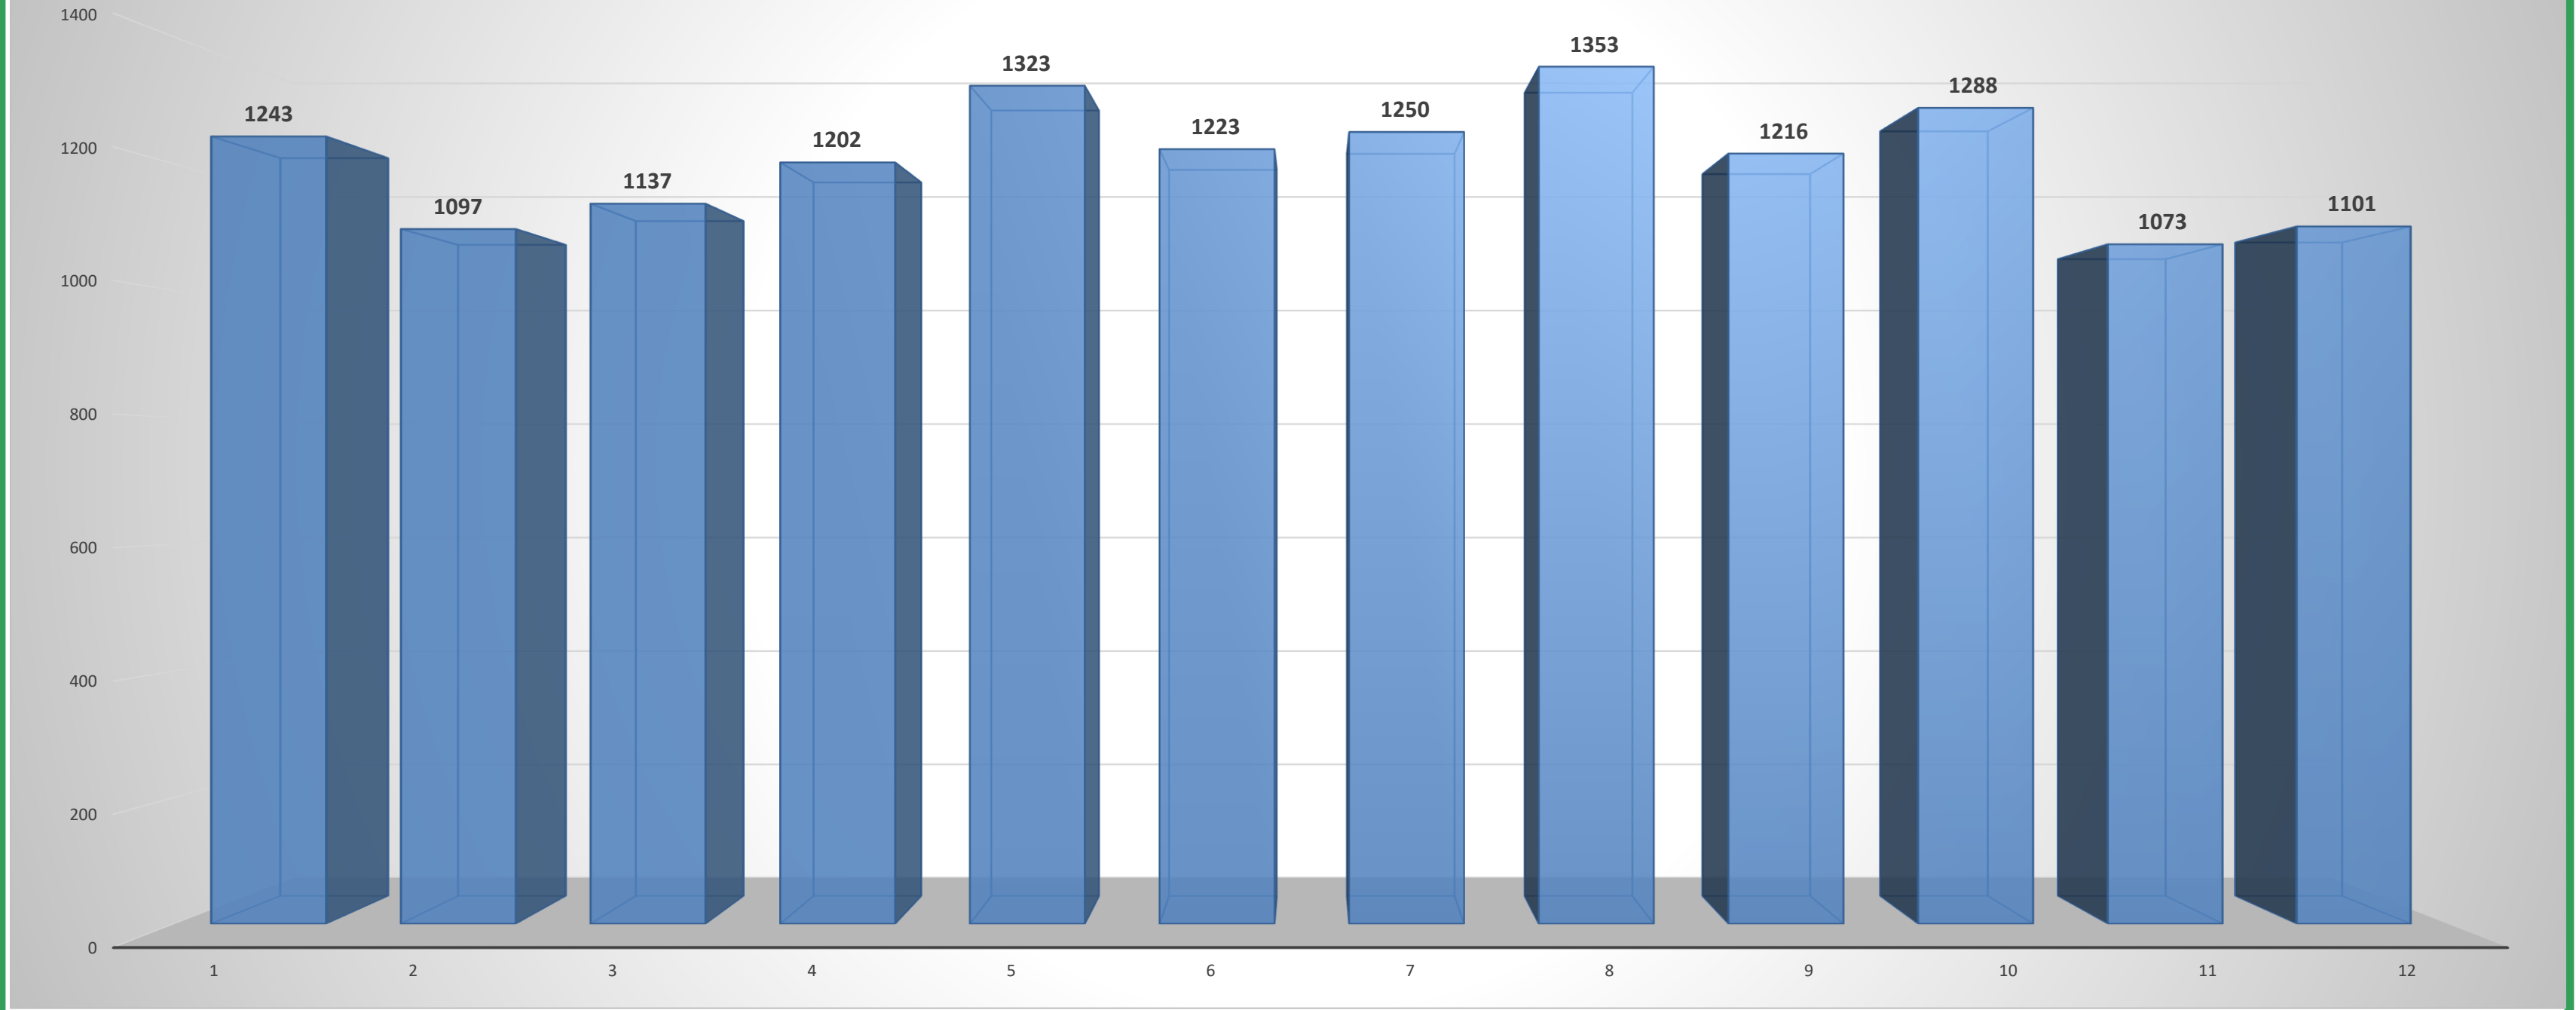

2022

OFFENSE	Jan	Feb	Mar	Apr	May	Jun	Jul	Aug	Sep	Oct	Nov	Dec	TOTAL
All Homicide Offenses	6	6	4	13	7	6	6	4	9	9	5	6	81
Forcible Rape	12	12	21	16	16	17	19	17	18	28	15	17	208
Robbery	39	32	25	32	50	38	35	37	27	37	42	33	427
Aggravated Assault	269	247	221	236	280	249	277	291	254	250	182	214	2970
Violent Crime	326	297	271	297	353	310	337	349	308	324	244	270	3686
Burglary/B & E	195	135	143	183	159	152	169	193	133	179	132	126	1899
Larceny	611	565	647	648	717	687	657	725	693	699	595	627	7871
Stolen Vehicle	111	100	76	74	94	74	87	86	82	86	102	78	1050
Property Crime	917	800	866	905	970	913	913	1004	908	964	829	831	10820
TOTAL	1243	1097	1137	1202	1323	1223	1250	1353	1216	1288	1073	1101	14506

These figures represent the data extracted from the LRPD's Records Management System and can fluctuate from month-to-month as incidents are investigated further and possibly reclassified.

CLR

#FORWARDTOGETHER

2022

2022 Part I Offenses by Month

CLR

#FORWARDTOGETHER