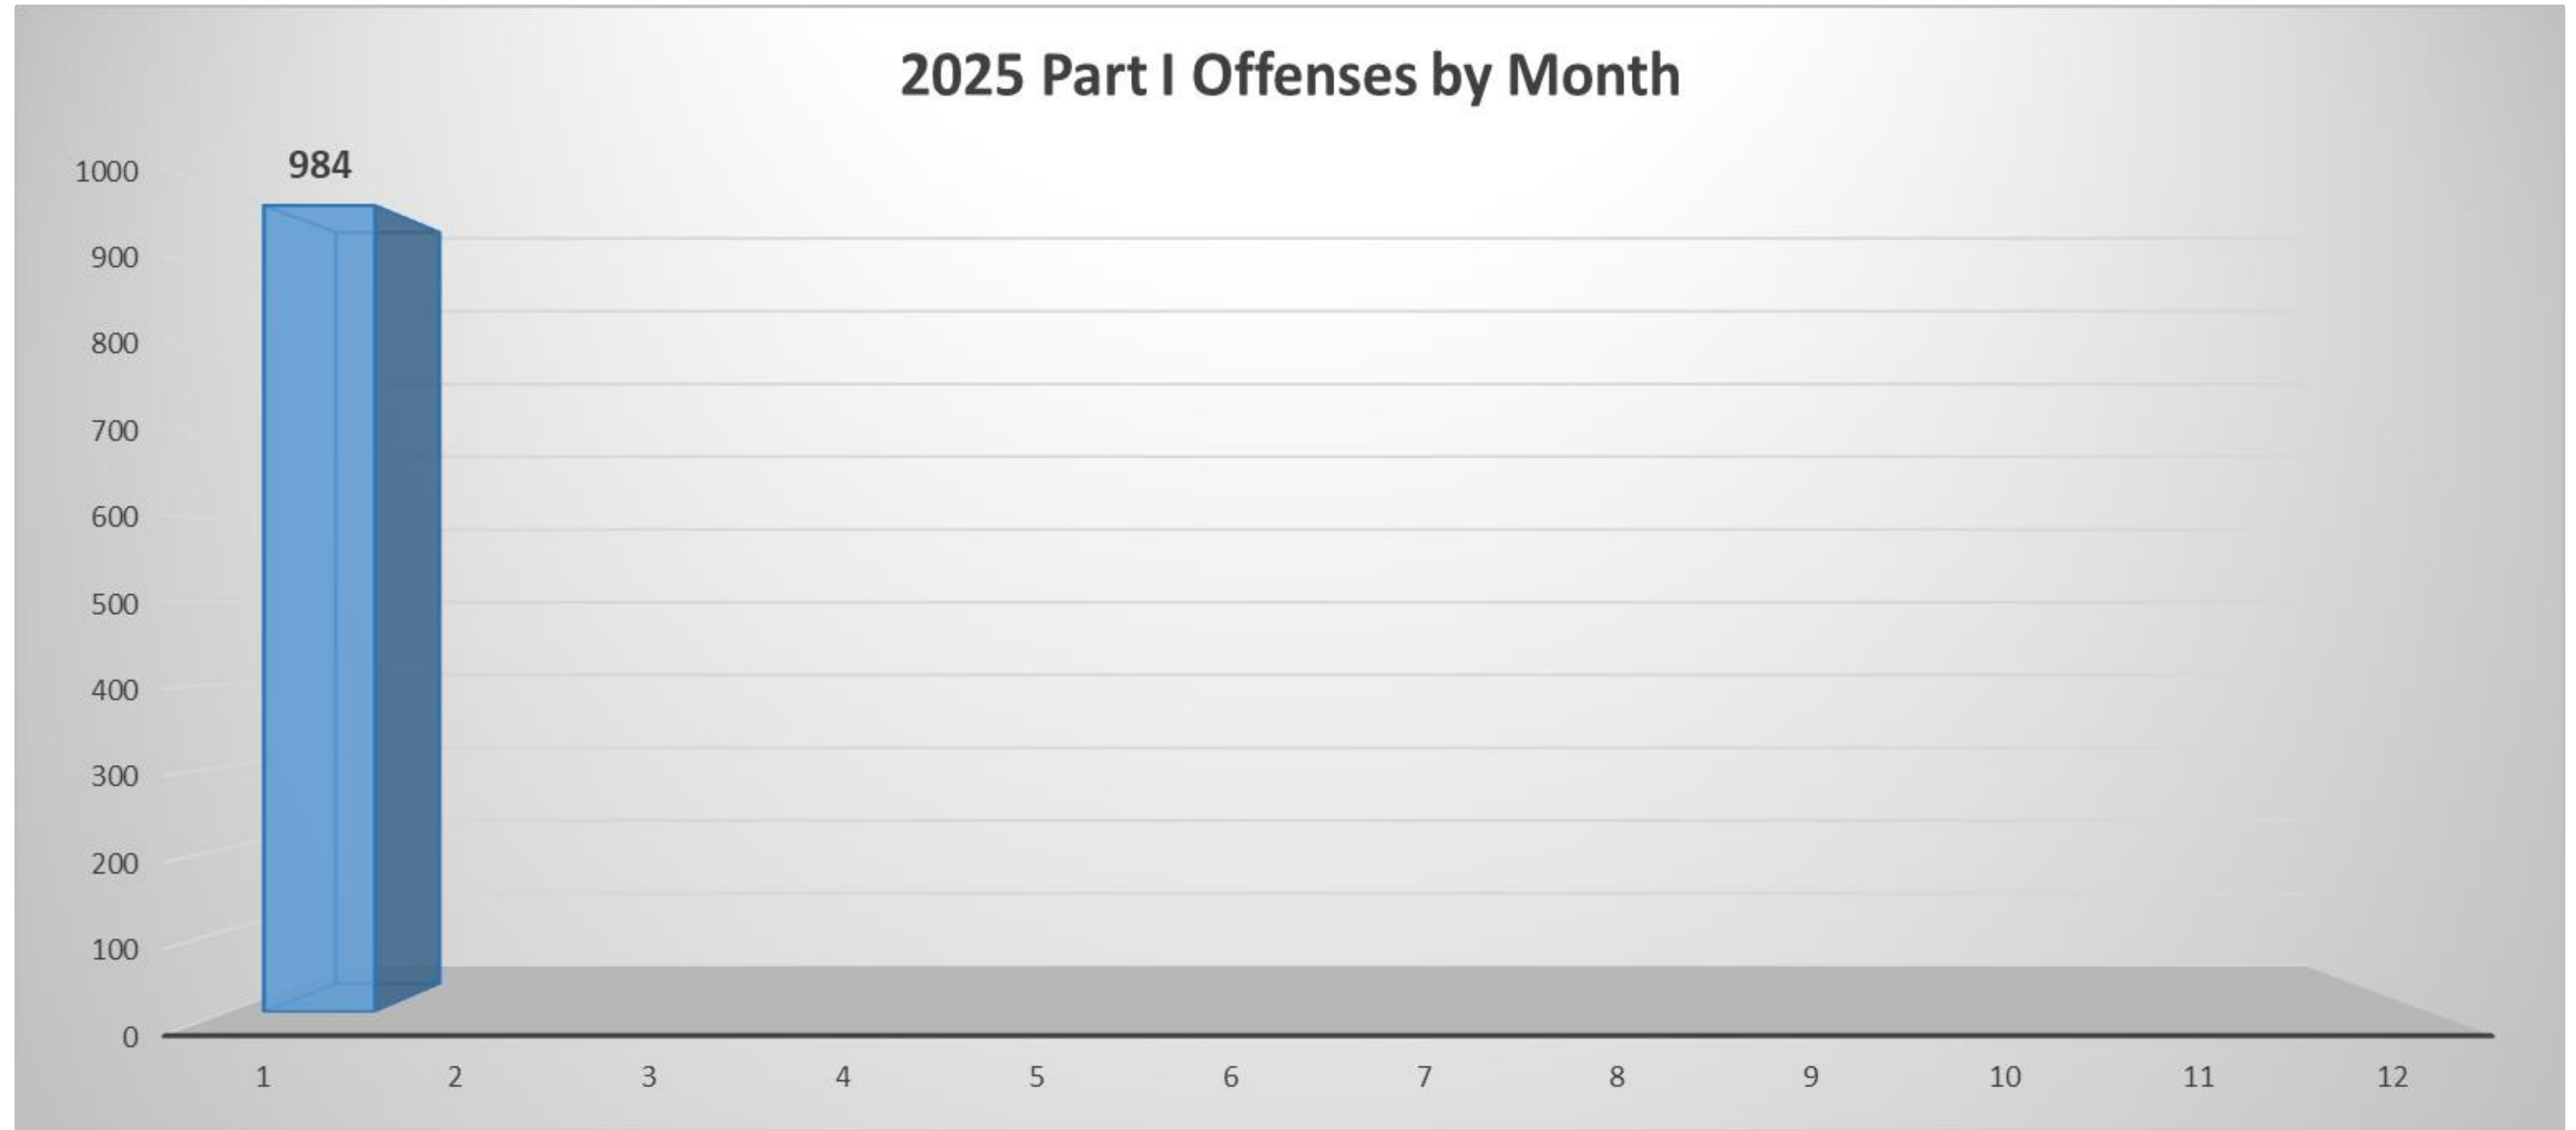

2025

OFFENSE	Jan	Feb	Mar	Apr	May	Jun	Jul	Aug	Sep	Oct	Nov	Dec	TOTAL
All Homicide Offenses	9												9
Forcible Rape	15												15
Robbery	34												34
Aggravated Assault	215												215
Violent Crime	273												273
Burglary/B & E	129												129
Larceny	532												532
Stolen Vehicle	50												50
Property Crime	711												711
TOTAL	984												984

These figures represent the data extracted from the LRPD's Records Management System and can fluctuate from month-to-month as incidents are investigated further and possibly reclassified.

CLR

#FORWARDTOGETHER

2025

2025 Part I Offenses by Month

CLR

#FORWARDTOGETHER