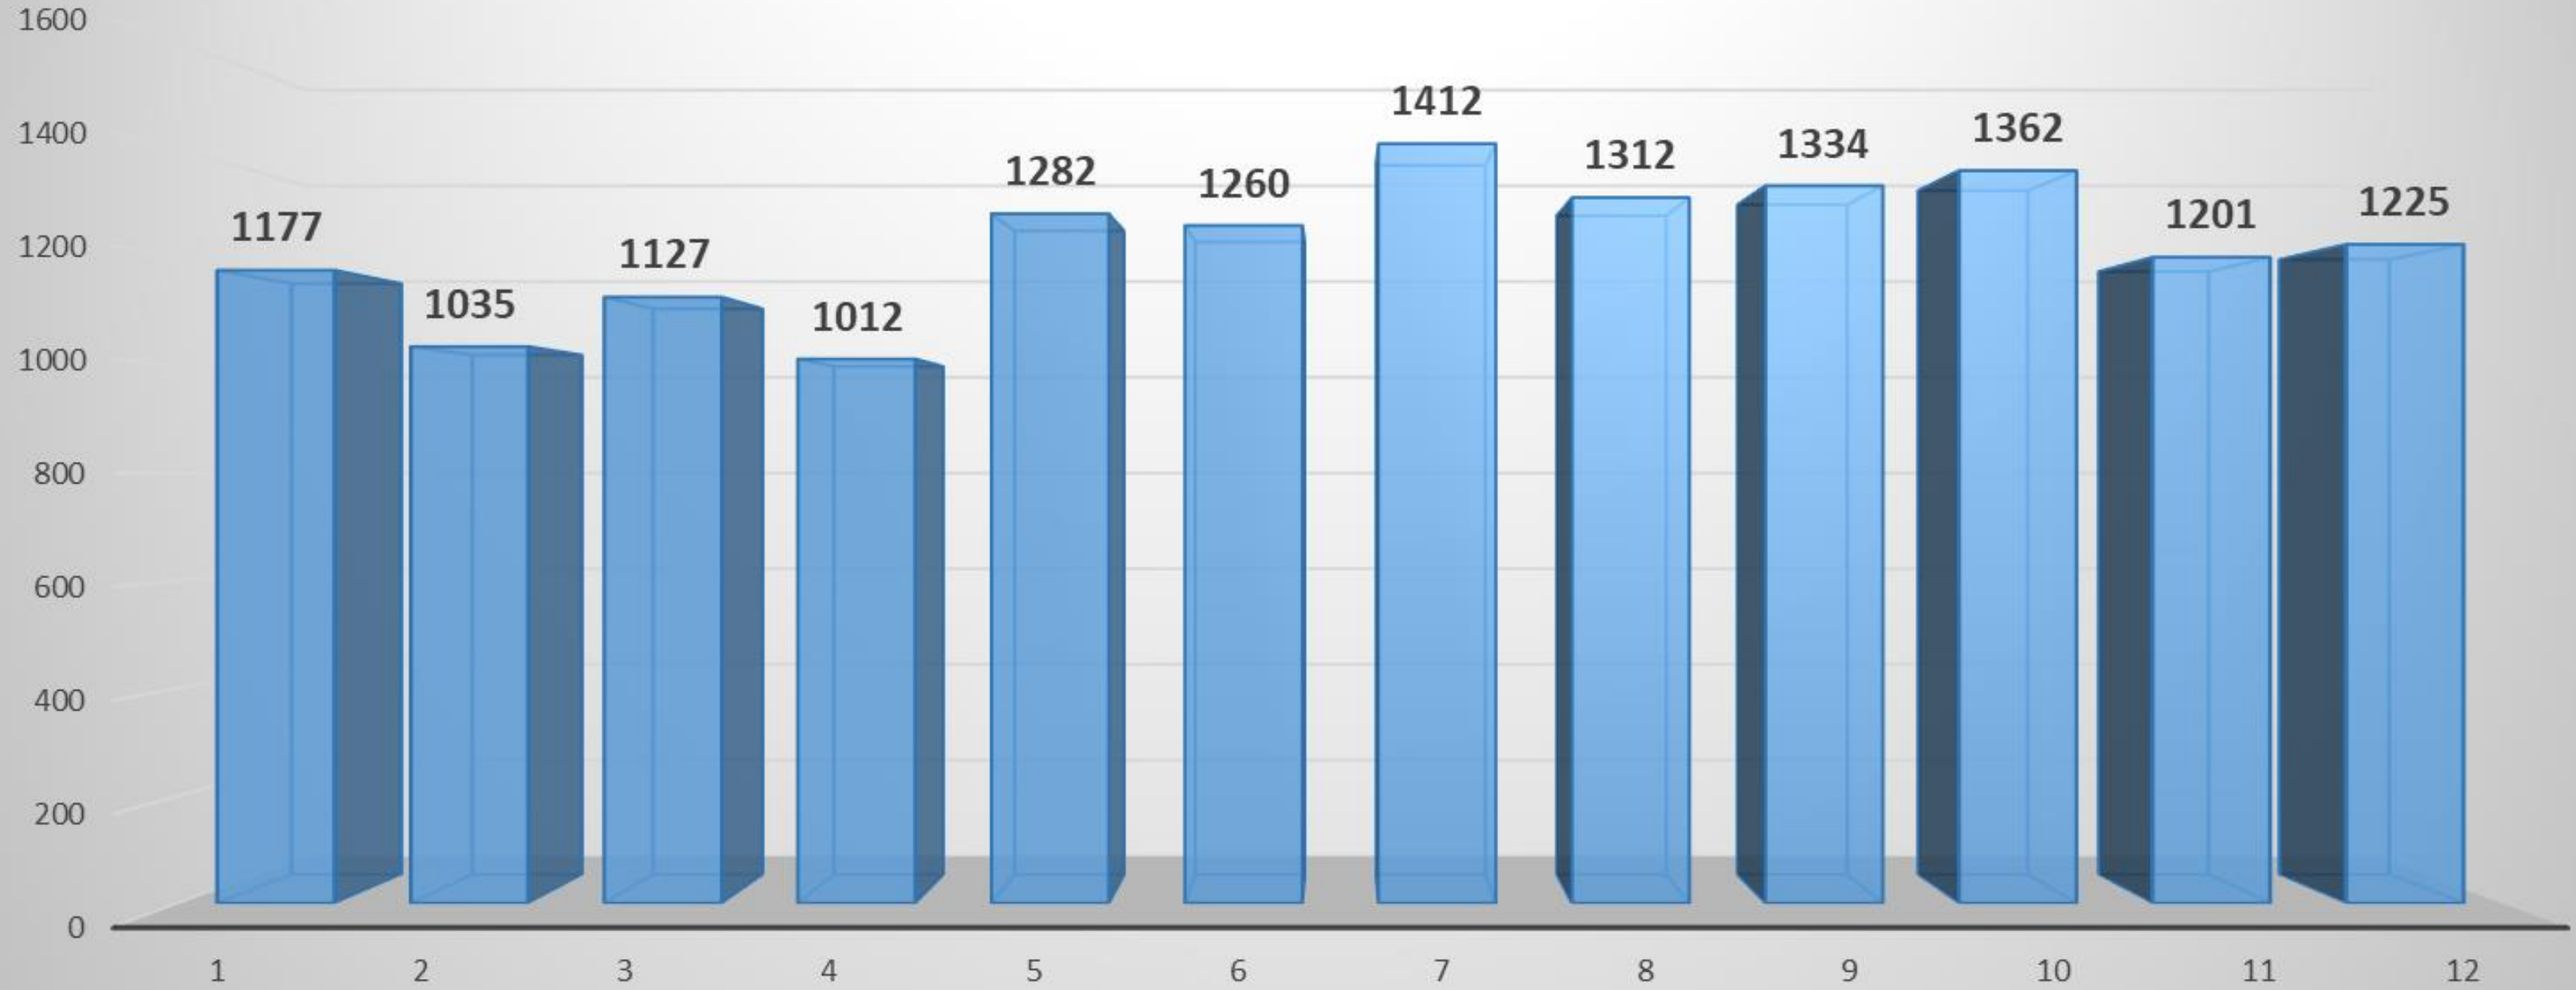

2023

OFFENSE	Jan	Feb	Mar	Apr	May	Jun	Jul	Aug	Sep	Oct	Nov	Dec	TOTAL
All Homicide Offenses	5	1	8	2	4	6	7	7	2	8	6	8	64
Forcible Rape	10	15	11	18	16	20	15	14	30	22	22	14	207
Robbery	25	39	38	41	28	36	47	39	42	39	34	40	448
Aggravated Assault	236	217	256	176	275	258	296	235	222	256	239	261	2927
Violent Crime	276	272	313	237	323	320	365	295	296	325	301	323	3646
Burglary/B & E	133	110	136	144	180	131	176	167	152	168	161	172	1830
Larceny	678	565	612	563	682	739	785	765	803	787	658	630	8267
Stolen Vehicle	90	88	66	68	97	70	86	85	83	82	81	100	996
Property Crime	901	763	814	775	959	940	1047	1017	1038	1037	900	902	11093
TOTAL	1177	1035	1127	1012	1282	1260	1412	1312	1334	1362	1201	1225	14739

These figures represent the data extracted from the LRPD's Records Management System and can fluctuate from month-to-month as incidents are investigated further and possibly reclassified.

CLR

#FORWARDTOGETHER

2023

2023 Part I Offenses by Month

CLR

#FORWARDTOGETHER