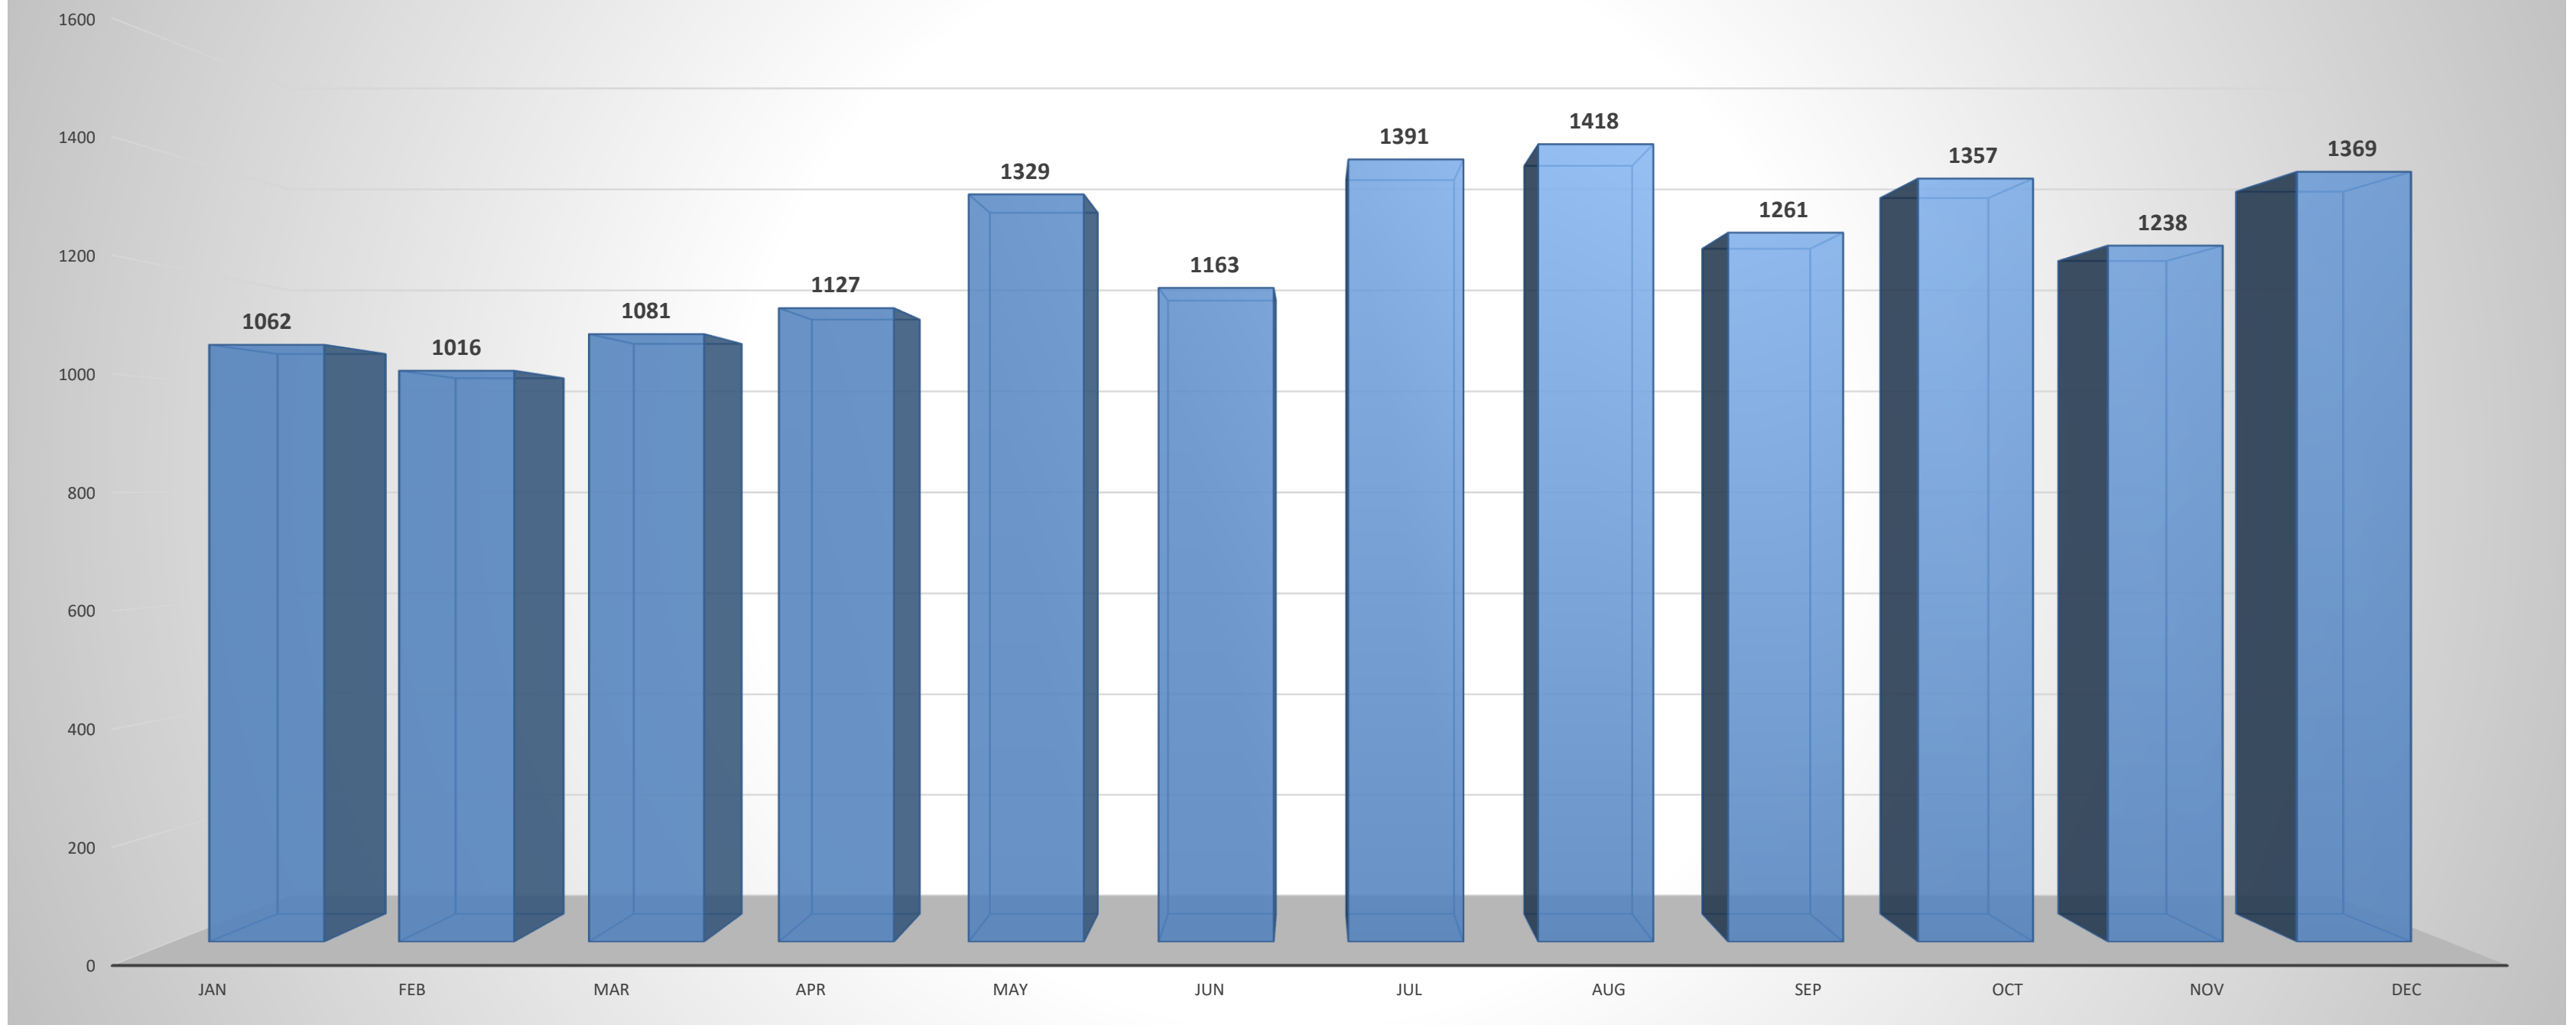

2021

OFFENSE	Jan	Feb	Mar	Apr	May	Jun	Jul	Aug	Sep	Oct	Nov	Dec	TOTAL
All Homicide Offenses	5	4	3	9	5	4	10	4	7	3	6	5	65
Forcible Rape	18	19	16	20	21	15	20	17	13	10	19	10	198
Robbery	21	23	22	20	32	25	41	32	45	60	38	37	396
Aggravated Assault	219	214	251	274	351	299	344	328	273	306	250	318	3427
Violent Crime	263	260	292	323	409	343	415	381	338	379	313	370	4086
Burglary/B & E	162	149	125	121	150	146	151	214	156	170	170	219	1933
Larceny	543	531	578	608	691	589	736	736	676	703	665	690	7746
Stolen Vehicle	94	76	86	75	79	85	89	87	91	105	90	90	1047
Property Crime	799	756	789	804	920	820	976	1037	923	978	925	999	10726
TOTAL	1062	1016	1081	1127	1329	1163	1391	1418	1261	1357	1238	1369	14812

These figures represent the data extracted from the LRPD's Records Management System and can fluctuate from month-to-month as incidents are investigated further and possibly reclassified.

CLR

#FORWARDTOGETHER

2021

2021 Part I Offenses by Month

CLR

#FORWARDTOGETHER