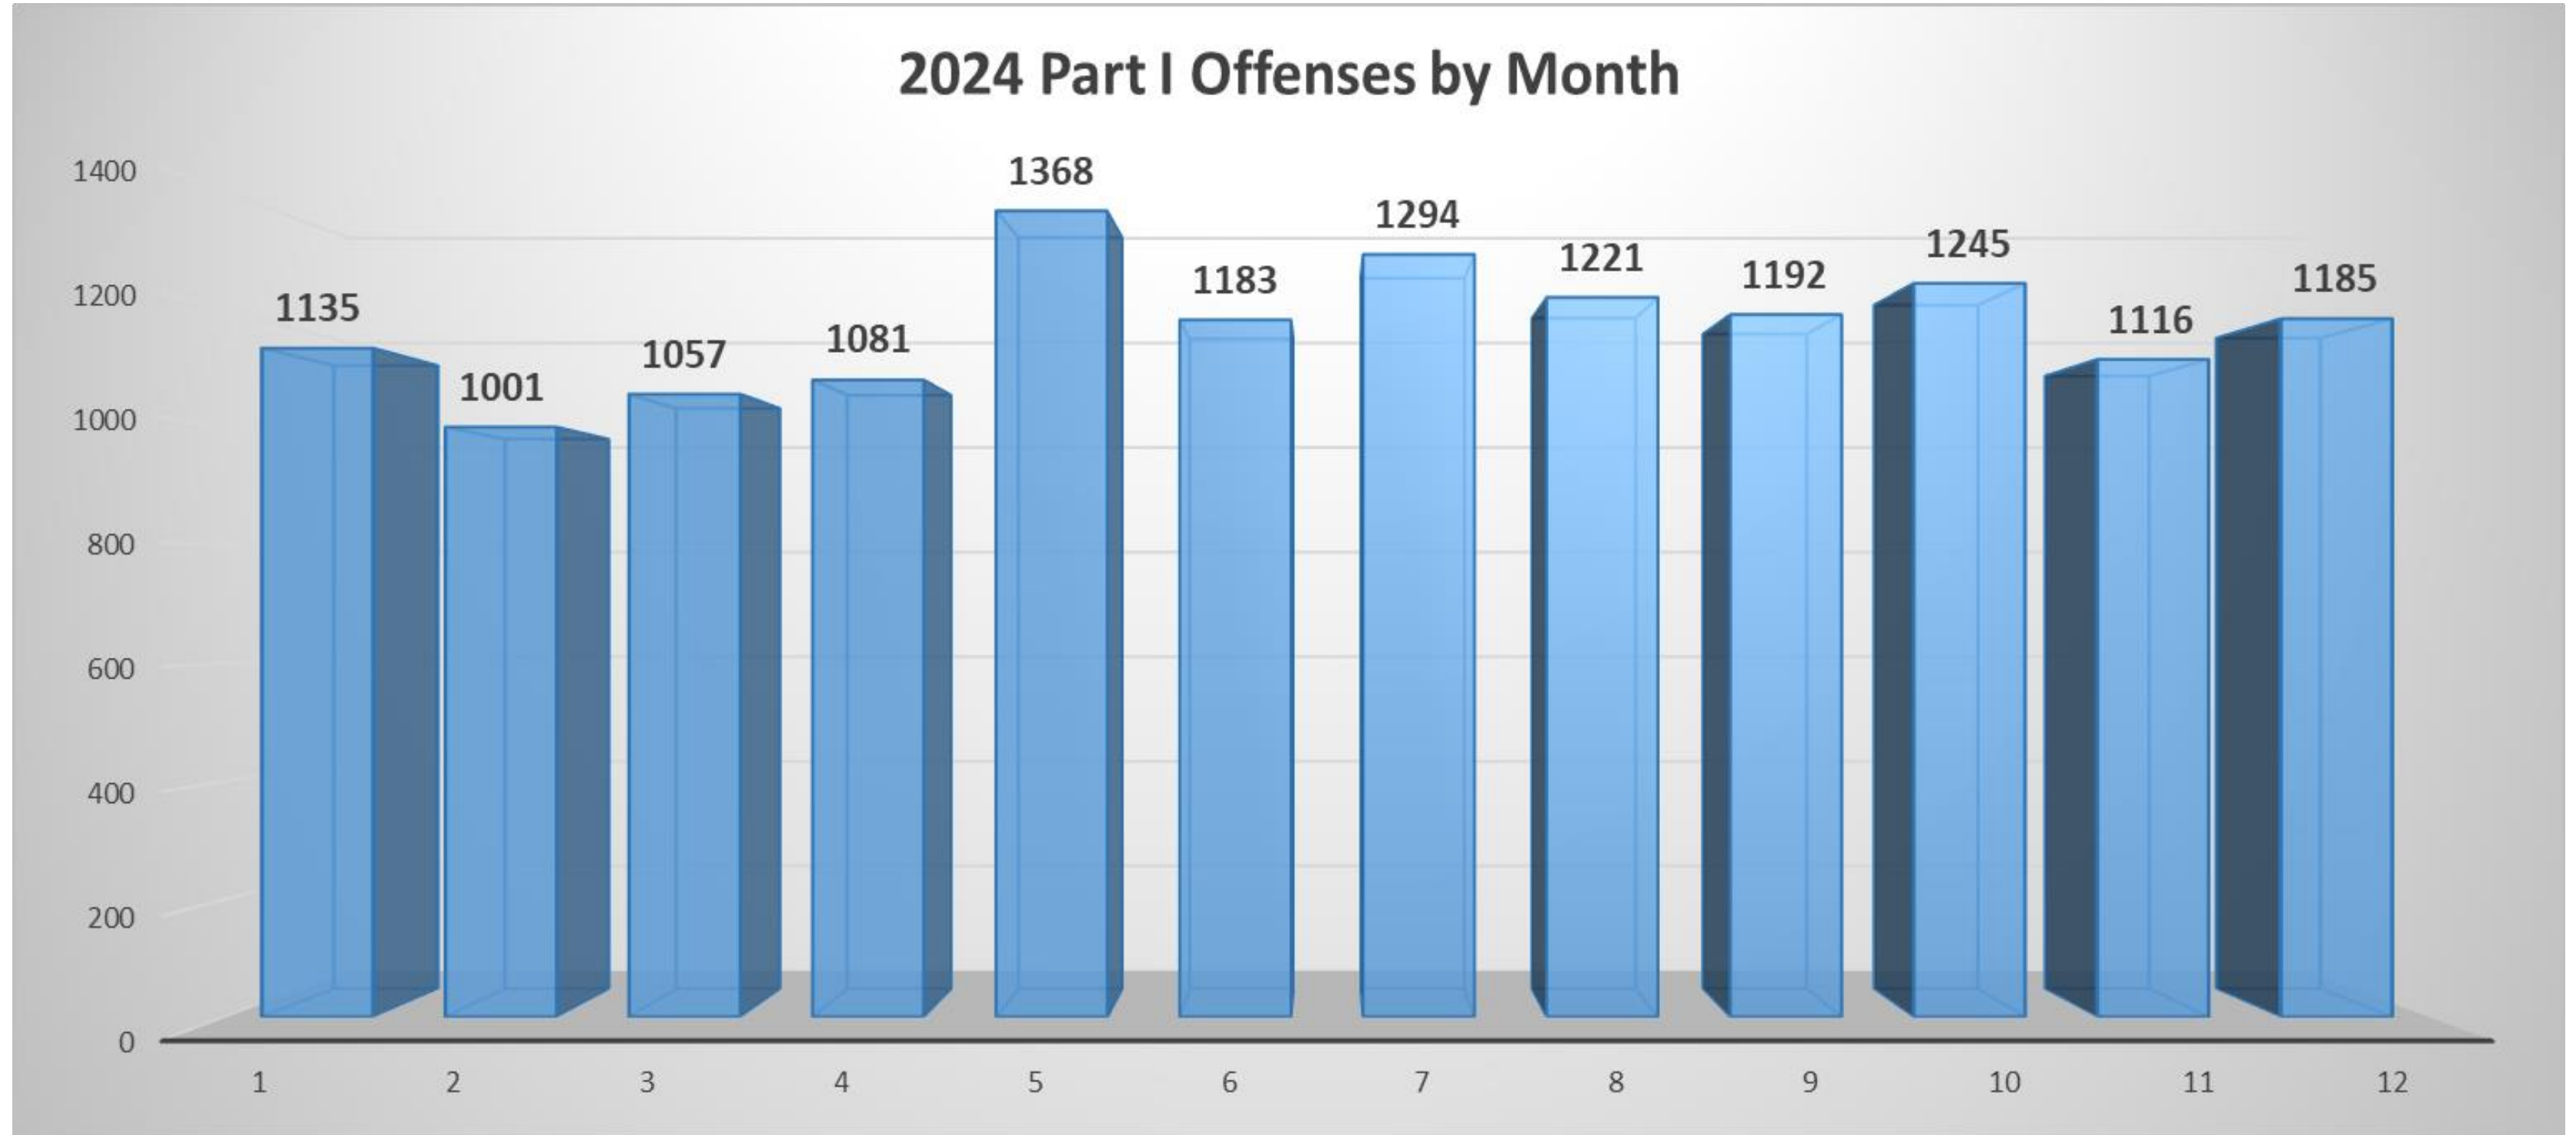

2024

OFFENSE	Jan	Feb	Mar	Apr	May	Jun	Jul	Aug	Sep	Oct	Nov	Dec	TOTAL
All Homicide Offenses	3	4	3	2	5	3	5	5	1	4	2	0	37
Forcible Rape	17	11	11	16	16	15	21	17	14	25	11	16	190
Robbery	27	22	23	27	44	45	44	29	44	42	50	41	438
Aggravated Assault	235	169	236	242	274	221	239	268	218	231	192	231	2756
Violent Crime	282	206	273	287	339	284	309	319	277	302	255	288	3421
Burglary/B & E	182	133	97	134	171	176	171	153	171	137	125	158	1808
Larceny	582	588	611	589	785	663	722	666	656	734	665	684	7945
Stolen Vehicle	89	74	76	71	73	60	92	83	88	72	71	55	904
Property Crime	853	795	784	794	1029	899	985	902	915	943	861	897	10657
TOTAL	1135	1001	1057	1081	1368	1183	1294	1221	1192	1245	1116	1185	14078

These figures represent the data extracted from the LRPD's Records Management System and can fluctuate from month-to-month as incidents are investigated further and possibly reclassified.

#FORWARDTOGETHER

2024

2024 Part I Offenses by Month

CLR

#FORWARDTOGETHER