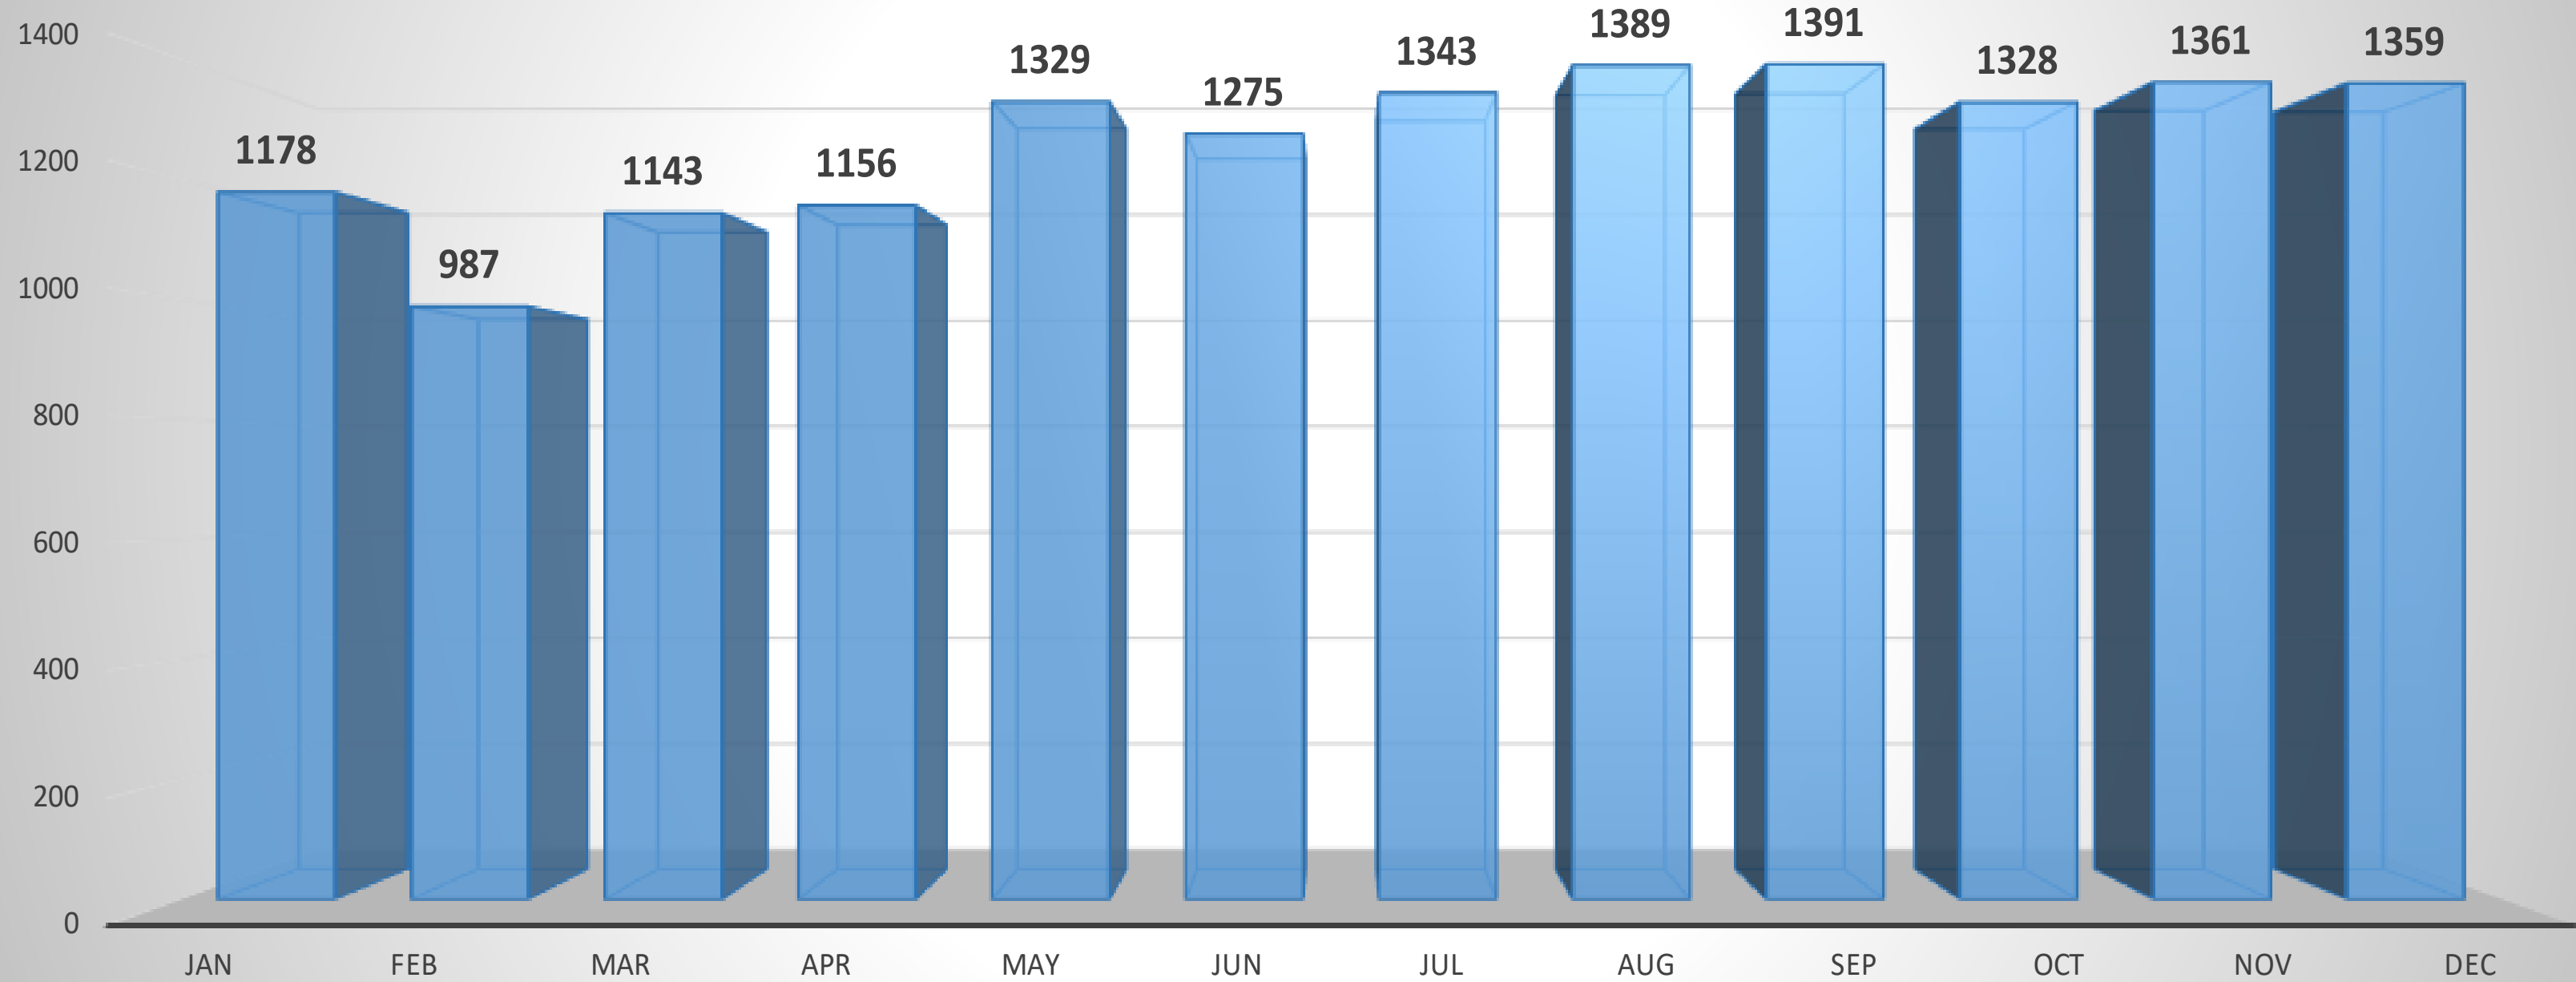

These figures represent the data extracted from the LRPD's Records Management System and can fluctuate from month-to-month as incidents are investigated further and possibly reclassified.

CLR

#FORWARDTOGETHER

2020

2020 Part I Offenses by Month

CLR

#FORWARDTOGETHER

2019

OFFENSE	Jan	Feb	Mar	Apr	May	Jun	Jul	Aug	Sep	Oct	Nov	Dec	TOTAL
All Homicide Offenses	9	3	2	2	2	4	4	5	7	0	4	1	43
Forcible Rape	17	14	21	17	15	17	12	8	22	22	9	17	191
Robbery	28	37	26	20	32	33	31	34	34	39	45	37	396
Aggravated Assault	195	135	175	244	229	213	253	208	211	139	219	164	2385
Violent Crime	249	189	224	283	278	267	300	255	274	200	277	219	3015
Burglary/B & E	122	106	117	135	170	165	156	174	181	144	156	151	1777
Larceny	717	626	717	669	794	756	808	876	824	900	830	895	9412
Stolen Vehicle	90	66	85	69	87	87	79	84	112	84	98	94	1035
Property Crime	929	798	919	873	1051	1008	1043	1134	1117	1128	1084	1140	12224
TOTAL	1178	987	1143	1156	1329	1275	1343	1389	1391	1328	1361	1359	15239

2019

2019 Part I Offenses by Month

CLR

#FORWARDTOGETHER

2018

OFFENSE	Jan	Feb	Mar	Apr	May	Jun	Jul	Aug	Sep	Oct	Nov	Dec	TOTAL
All Homicide Offenses	3	2	7	3	4	2	2	2	3	1	10	3	42
Forcible Rape	15	14	18	22	12	27	13	14	14	17	12	13	191
Robbery	31	19	24	16	30	26	27	40	46	30	39	37	365
Aggravated Assault	189	112	176	184	200	168	211	226	231	203	184	164	2248
Violent Crime	238	147	225	225	246	223	253	282	294	251	245	217	2846
Burglary/B & E	169	153	132	146	172	172	198	172	190	171	168	115	1958
Larceny	762	642	720	740	905	889	845	999	874	940	845	774	9935
Stolen Vehicle	77	78	60	80	102	113	75	111	99	108	100	98	1101
Property Crime	1008	873	912	966	1179	1174	1118	1282	1163	1219	1113	987	12994
TOTAL	1246	1020	1137	1191	1425	1397	1371	1564	1457	1470	1358	1204	15840