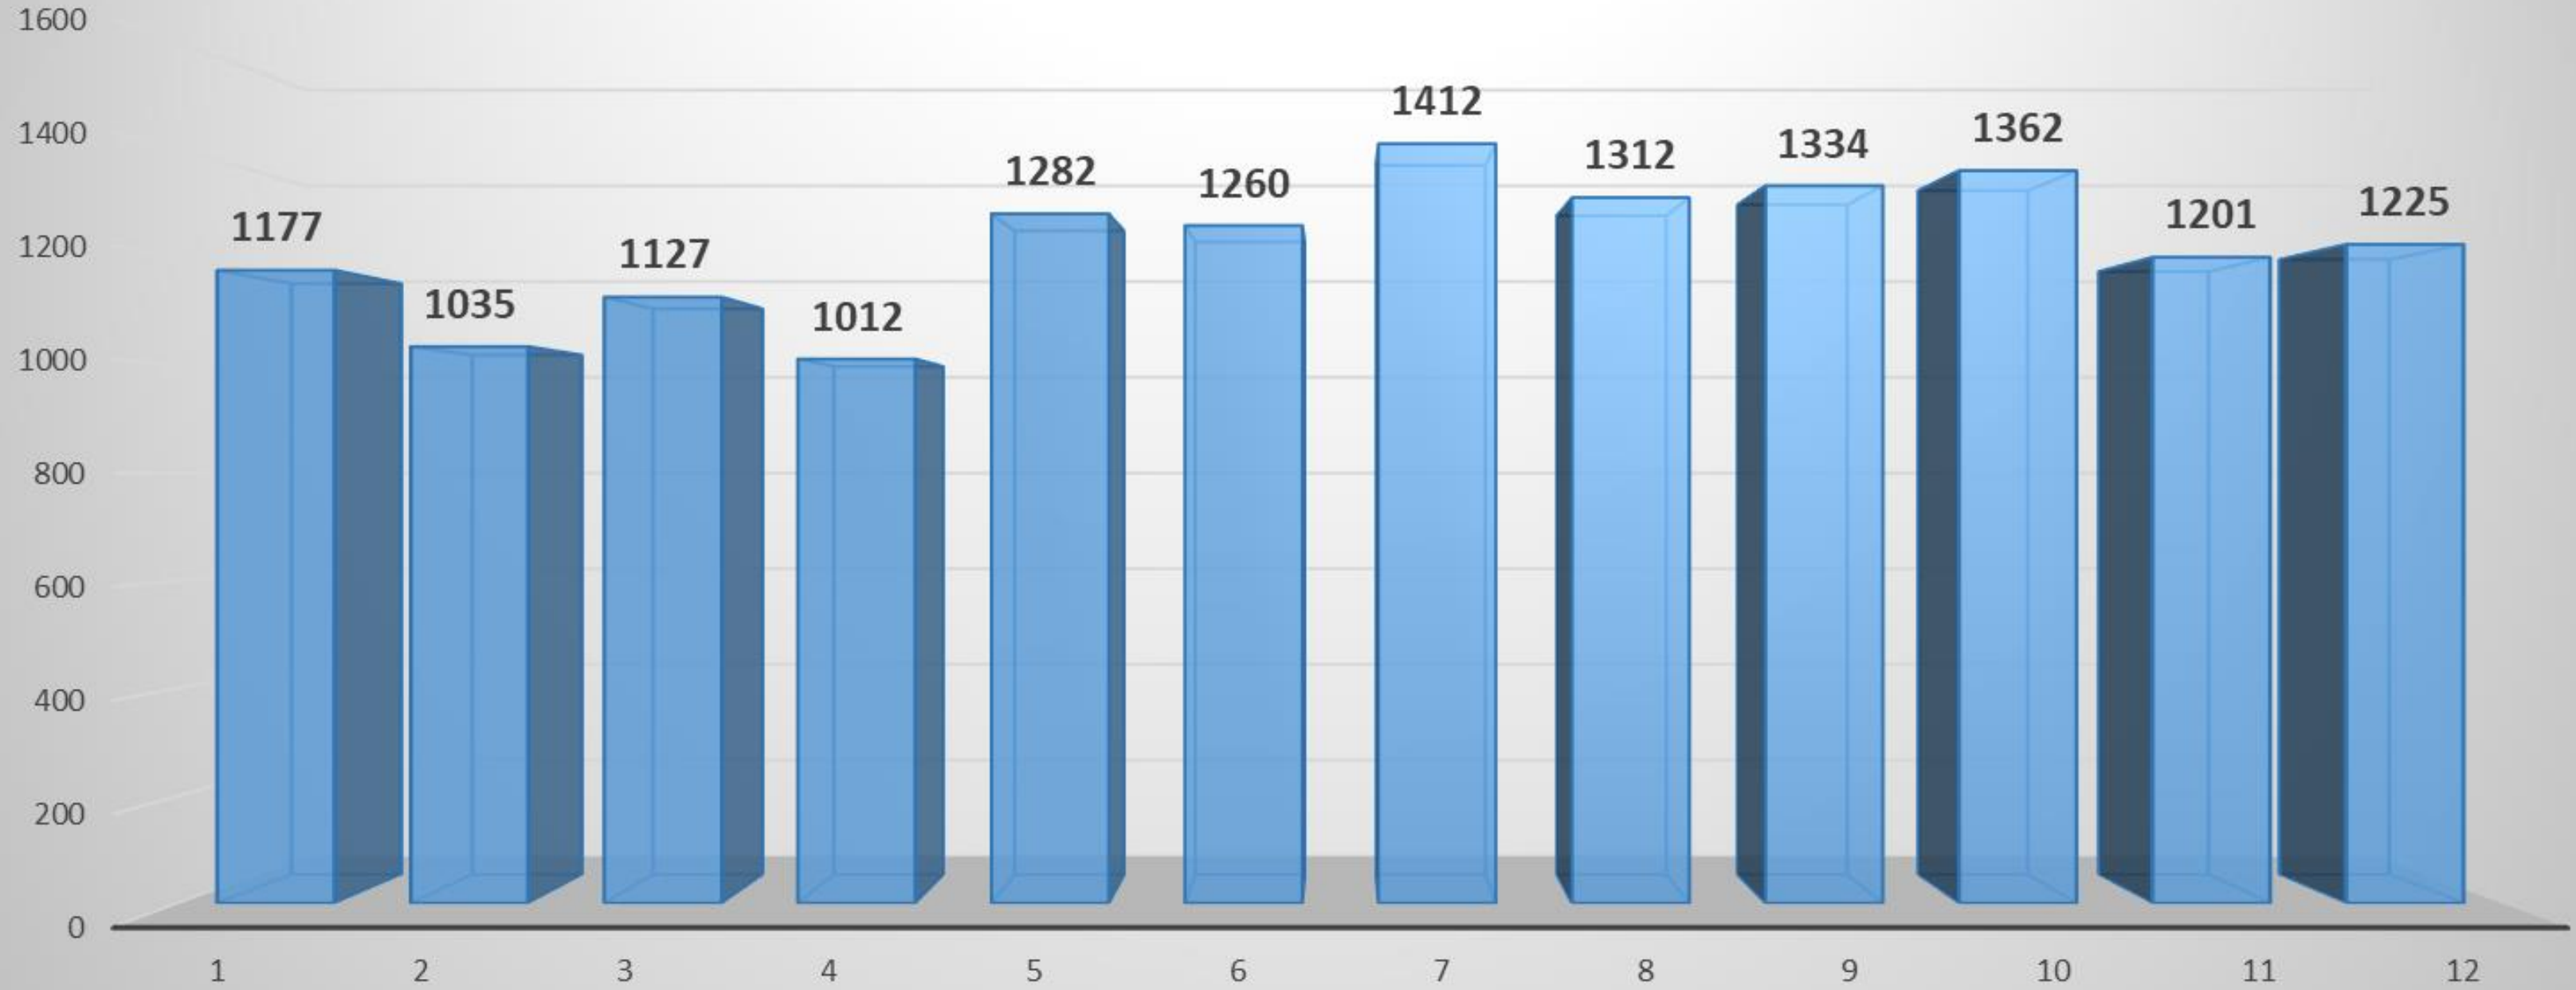

These figures represent the data extracted from the LRPD's Records Management System and can fluctuate from month-to-month as incidents are investigated further and possibly reclassified.

#FORWARDTOGETHER

2024

2024 Part I Offenses by Month

CLR

#FORWARDTOGETHER

2023

OFFENSE	Jan	Feb	Mar	Apr	May	Jun	Jul	Aug	Sep	Oct	Nov	Dec	TOTAL
All Homicide Offenses	5	1	8	2	4	6	7	7	2	8	6	8	64
Forcible Rape	10	15	11	18	16	20	15	14	30	22	22	14	207
Robbery	25	39	38	41	28	36	47	39	42	39	34	40	448
Aggravated Assault	236	217	256	176	275	258	296	235	222	256	239	261	2927
Violent Crime	276	272	313	237	323	320	365	295	296	325	301	323	3646
Burglary/B & E	133	110	136	144	180	131	176	167	152	168	161	172	1830
Larceny	678	565	612	563	682	739	785	765	803	787	658	630	8267
Stolen Vehicle	90	88	66	68	97	70	86	85	83	82	81	100	996
Property Crime	901	763	814	775	959	940	1047	1017	1038	1037	900	902	11093
TOTAL	1177	1035	1127	1012	1282	1260	1412	1312	1334	1362	1201	1225	14739

and can fluctuate from month-to-month as incidents are investigated further and possibly reclassified.

#FORWARDTOGETHER

2023

2023 Part I Offenses by Month

CLR

#FORWARDTOGETHER

2022

OFFENSE	Jan	Feb	Mar	Apr	May	Jun	Jul	Aug	Sep	Oct	Nov	Dec	TOTAL
All Homicide Offenses	6	6	4	13	7	6	6	4	9	9	5	6	81
Forcible Rape	12	12	21	16	16	17	19	17	18	28	15	17	208
Robbery	39	32	25	32	50	38	35	37	27	37	42	33	427
Aggravated Assault	269	247	221	236	280	249	277	291	254	250	182	214	2970
Violent Crime	326	297	271	297	353	310	337	349	308	324	244	270	3686
Burglary/B & E	195	135	143	183	159	152	169	193	133	179	132	126	1899
Larceny	611	565	647	648	717	687	657	725	693	699	595	627	7871
Stolen Vehicle	111	100	76	74	94	74	87	86	82	86	102	78	1050
Property Crime	917	800	866	905	970	913	913	1004	908	964	829	831	10820
TOTAL	1243	1097	1137	1202	1323	1223	1250	1353	1216	1288	1073	1101	14506