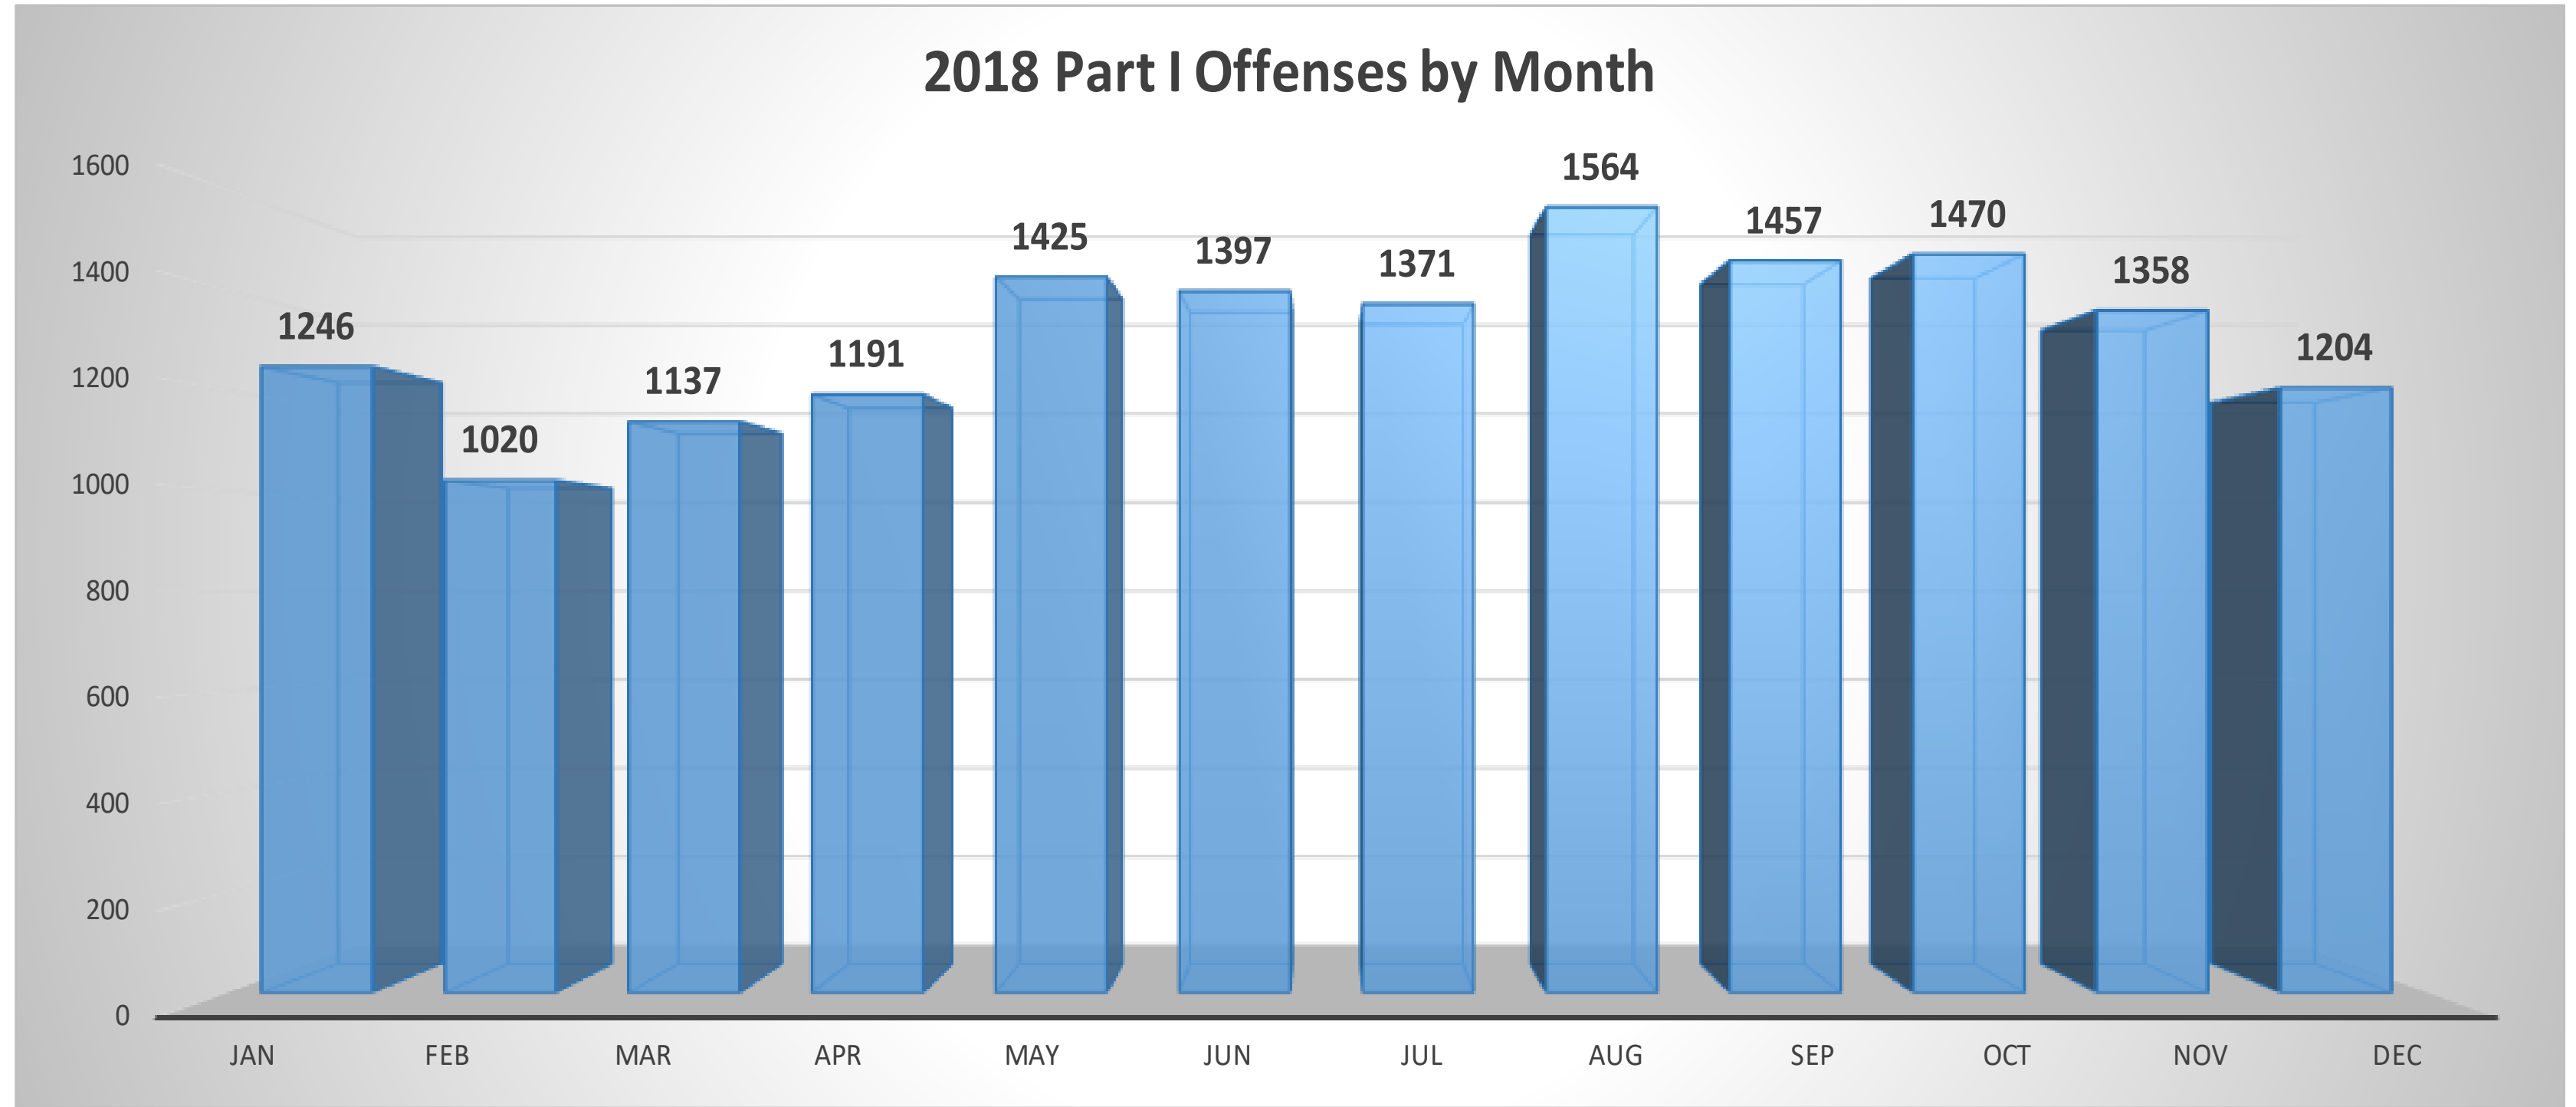

2018

OFFENSE	Jan	Feb	Mar	Apr	May	Jun	Jul	Aug	Sep	Oct	Nov	Dec	TOTAL
All Homicide Offenses	3	2	7	3	4	2	2	2	3	1	10	3	42
Forcible Rape	15	14	18	22	12	27	13	14	14	17	12	13	191
Robbery	31	19	24	16	30	26	27	40	46	30	39	37	365
Aggravated Assault	189	112	176	184	200	168	211	226	231	203	184	164	2248
Violent Crime	238	147	225	225	246	223	253	282	294	251	245	217	2846
Burglary/B & E	169	153	132	146	172	172	198	172	190	171	168	115	1958
Larceny	762	642	720	740	905	889	845	999	874	940	845	774	9935
Stolen Vehicle	77	78	60	80	102	113	75	111	99	108	100	98	1101
Property Crime	1008	873	912	966	1179	1174	1118	1282	1163	1219	1113	987	12994
TOTAL	1246	1020	1137	1191	1425	1397	1371	1564	1457	1470	1358	1204	15840

These figures represent the data extracted from the LRPD's Records Management System and can fluctuate from month-to-month as incidents are investigated further and possibly reclassified.

CLR

#FORWARDTOGETHER

2018

2018 Part I Offenses by Month

CLR

#FORWARDTOGETHER