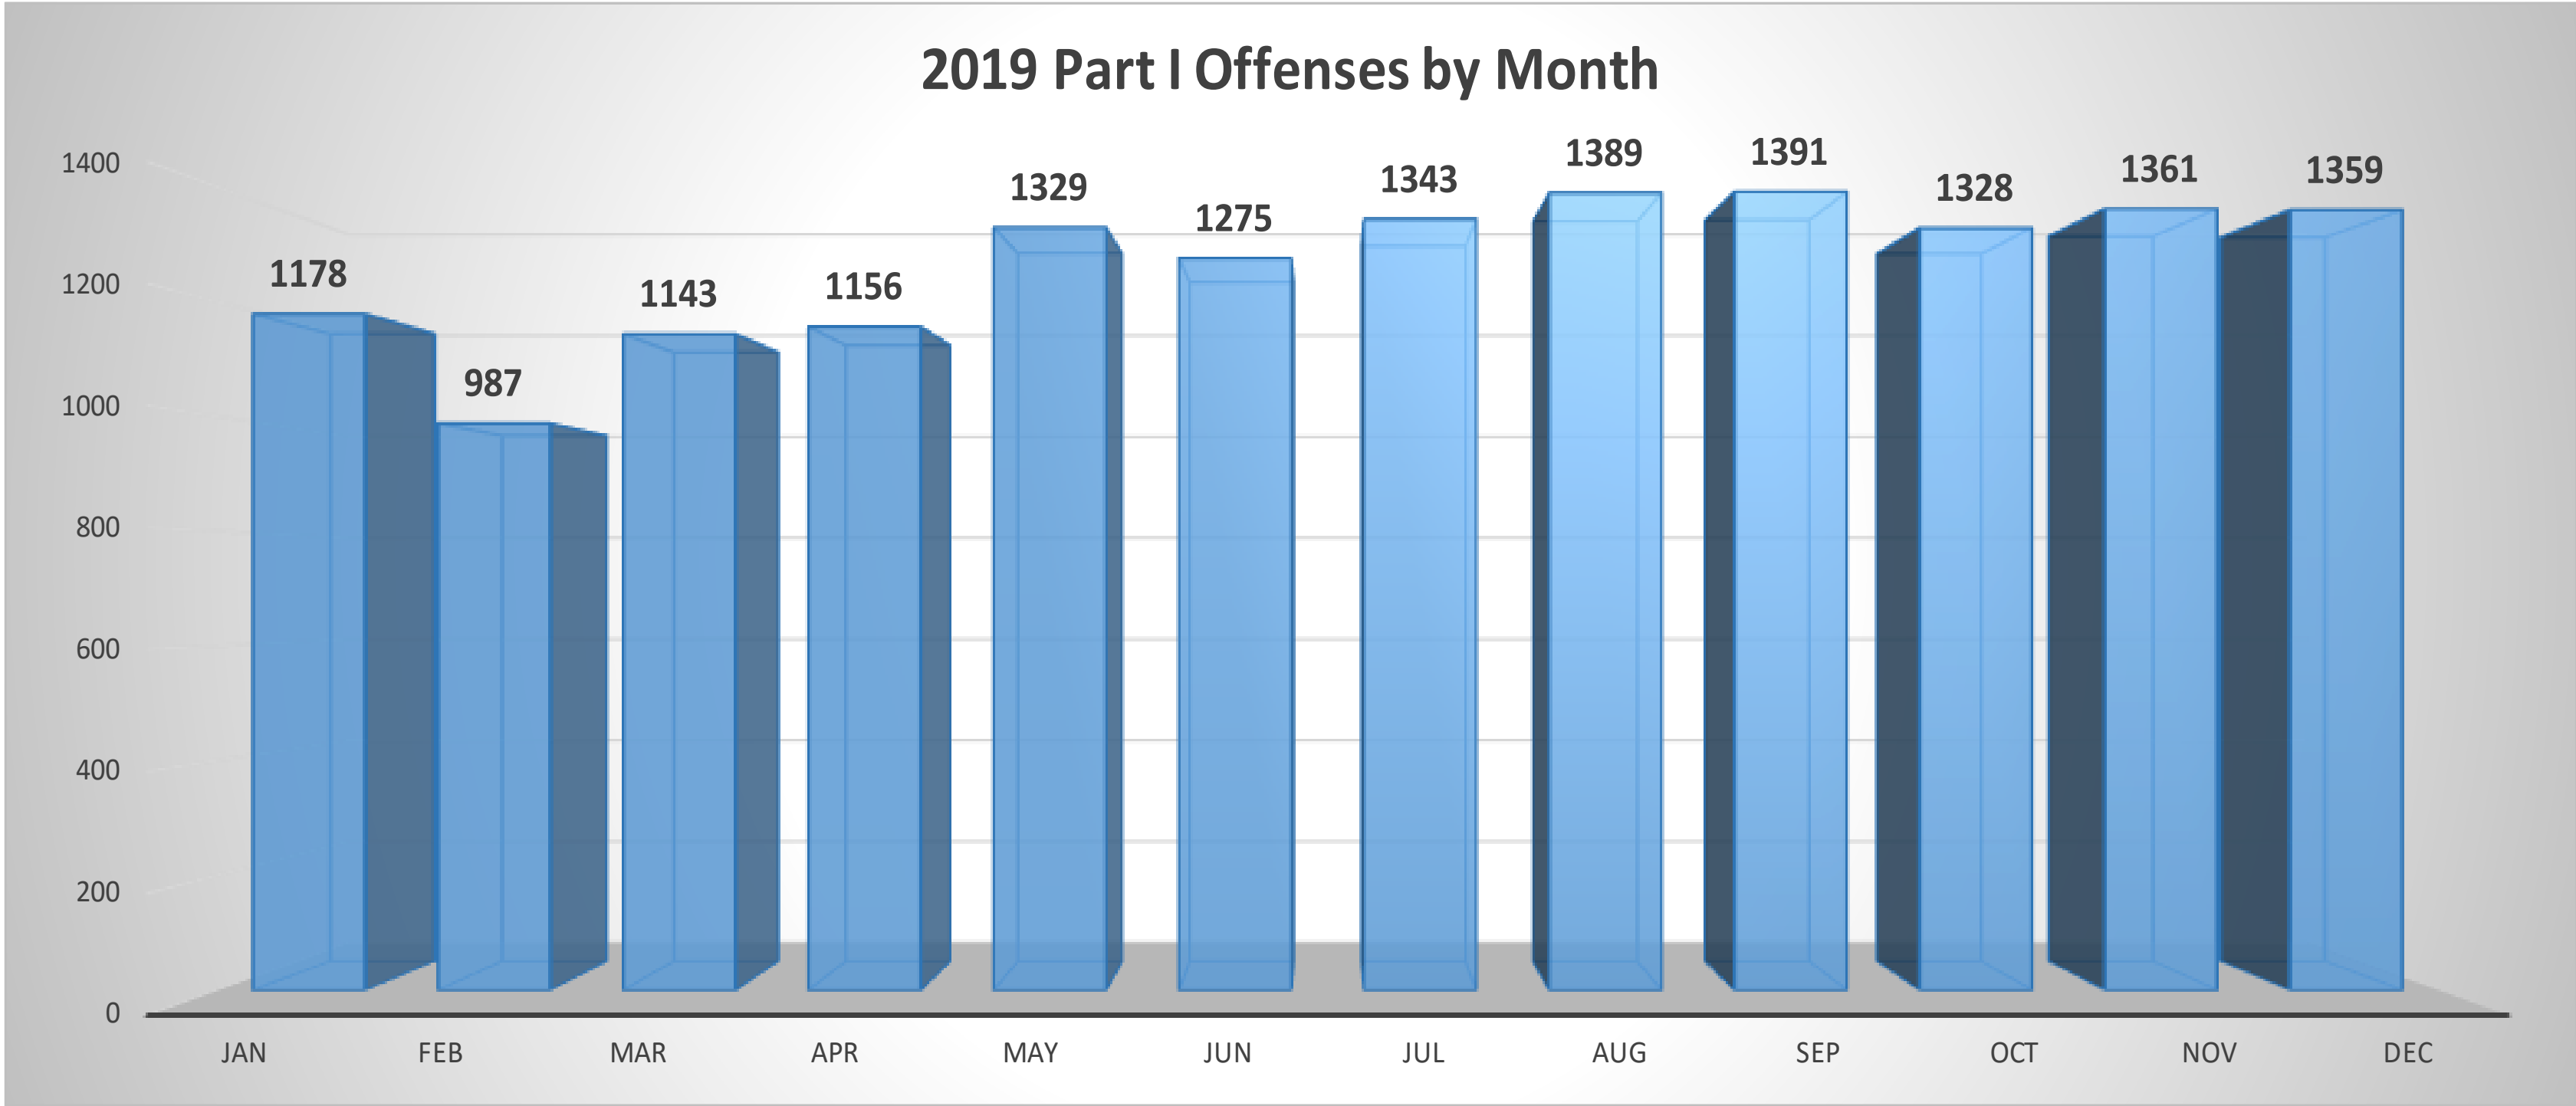

2019

OFFENSE	Jan	Feb	Mar	Apr	May	Jun	Jul	Aug	Sep	Oct	Nov	Dec	TOTAL
All Homicide Offenses	9	3	2	2	2	4	4	5	7	0	4	1	43
Forcible Rape	17	14	21	17	15	17	12	8	22	22	9	17	191
Robbery	28	37	26	20	32	33	31	34	34	39	45	37	396
Aggravated Assault	195	135	175	244	229	213	253	208	211	139	219	164	2385
Violent Crime	249	189	224	283	278	267	300	255	274	200	277	219	3015
Burglary/B & E	122	106	117	135	170	165	156	174	181	144	156	151	1777
Larceny	717	626	717	669	794	756	808	876	824	900	830	895	9412
Stolen Vehicle	90	66	85	69	87	87	79	84	112	84	98	94	1035
Property Crime	929	798	919	873	1051	1008	1043	1134	1117	1128	1084	1140	12224
TOTAL	1178	987	1143	1156	1329	1275	1343	1389	1391	1328	1361	1359	15239

These figures represent the data extracted from the LRPD's Records Management System and can fluctuate from month-to-month as incidents are investigated further and possibly reclassified.

CLR

#FORWARDTOGETHER

2019

2019 Part I Offenses by Month

CLR

#FORWARDTOGETHER