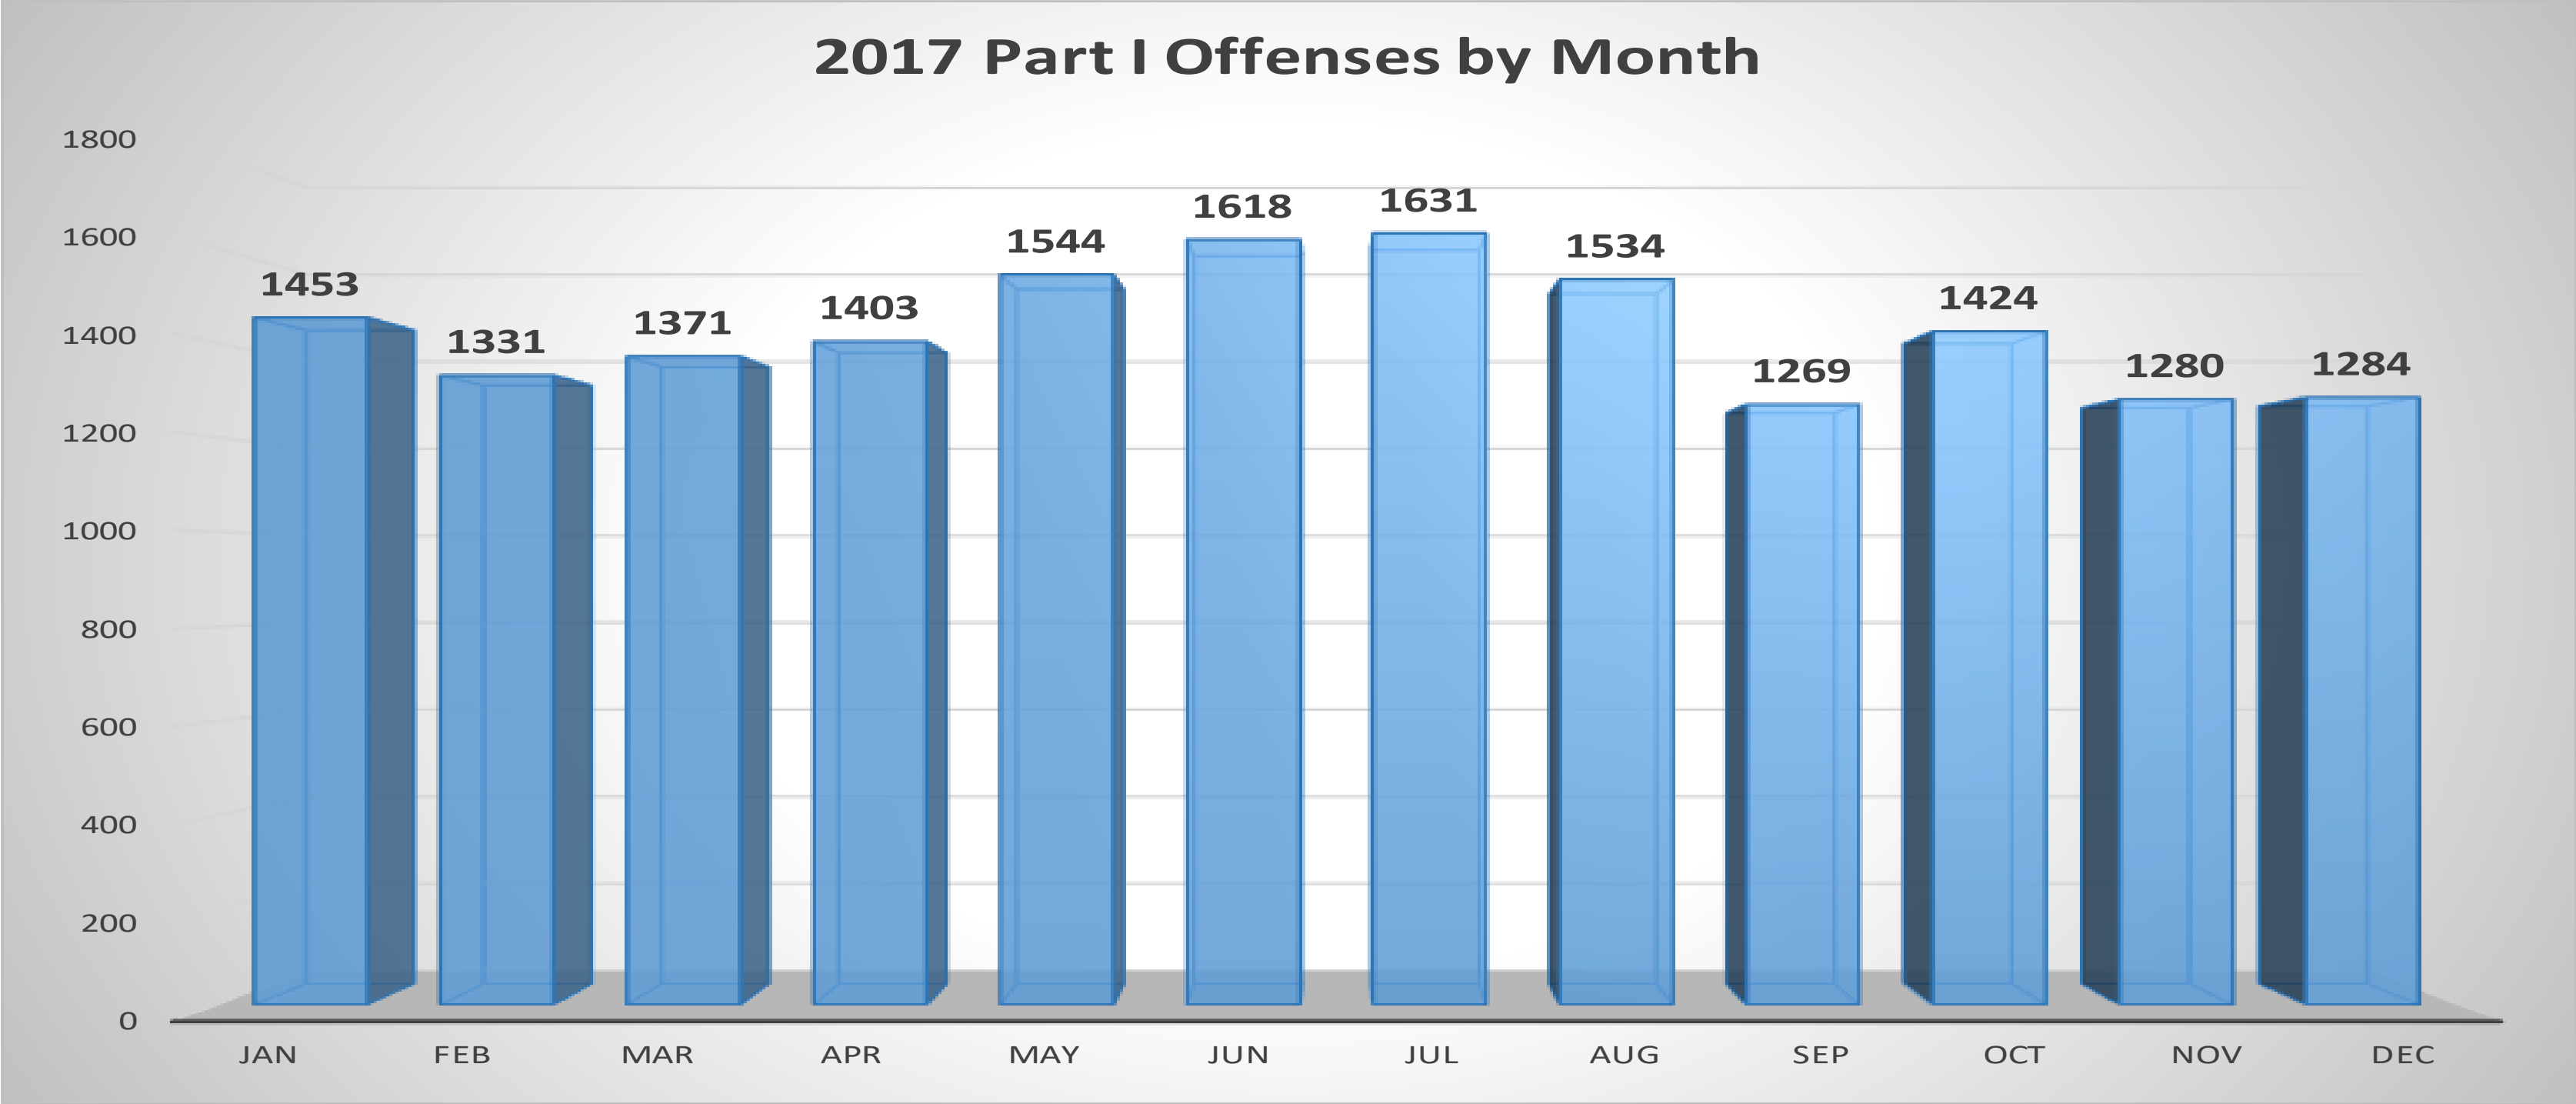

These figures represent the data extracted from the LRPD's Records Management System and can fluctuate from month-to-month as incidents are investigated further and possibly reclassified.

CLR

#FORWARDTOGETHER

2018

2018 Part I Offenses by Month

CLR

#FORWARDTOGETHER

2017

OFFENSE	Jan	Feb	Mar	Apr	May	Jun	Jul	Aug	Sep	Oct	Nov	Dec	TOTAL
All Homicide Offenses	3	3	7	3	7	0	10	8	0	4	2	5	52
Forcible Rape	14	10	15	16	12	21	13	16	8	9	17	15	166
Robbery	55	35	29	45	45	46	36	52	27	32	44	53	499
Aggravated Assault	231	179	235	267	217	267	227	200	183	197	190	166	2559
Violent Crime	303	227	286	331	281	334	286	276	218	242	253	239	3276
Burglary/B & E	173	219	170	200	222	222	211	195	156	198	169	178	2313
Larceny	858	794	822	775	950	960	1023	973	813	902	773	805	10448
Stolen Vehicle	119	91	93	97	91	102	111	90	82	82	85	62	1105
Property Crime	1150	1104	1085	1072	1263	1284	1345	1258	1051	1182	1027	1045	13866
TOTAL	1453	1331	1371	1403	1544	1618	1631	1534	1269	1424	1280	1284	17142

2017

2017 Part I Offenses by Month

CLR

#FORWARDTOGETHER

2016

OFFENSE	Jan	Feb	Mar	Apr	May	Jun	Jul	Aug	Sep	Oct	Nov	Dec	TOTAL
All Homicide Offenses	5	2	0	3	2	4	2	3	7	2	8	4	42
Forcible Rape	14	11	15	9	12	9	15	11	12	19	7	9	143
Robbery	64	39	46	36	72	51	64	49	42	73	75	48	659
Aggravated Assault	219	146	179	151	159	184	205	187	158	195	211	230	2224
Violent Crime	302	198	240	199	245	248	286	250	219	289	301	291	3068
Burglary/B & E	166	134	152	136	196	192	191	220	191	182	224	241	2225
Larceny	810	748	818	846	929	895	999	966	833	910	823	838	10415
Stolen Vehicle	111	78	86	94	78	111	98	115	90	110	89	97	1157
Property Crime	1087	960	1056	1076	1203	1198	1288	1301	1114	1202	1136	1176	13797
TOTAL	1389	1158	1296	1275	1448	1446	1574	1551	1333	1491	1437	1467	16865