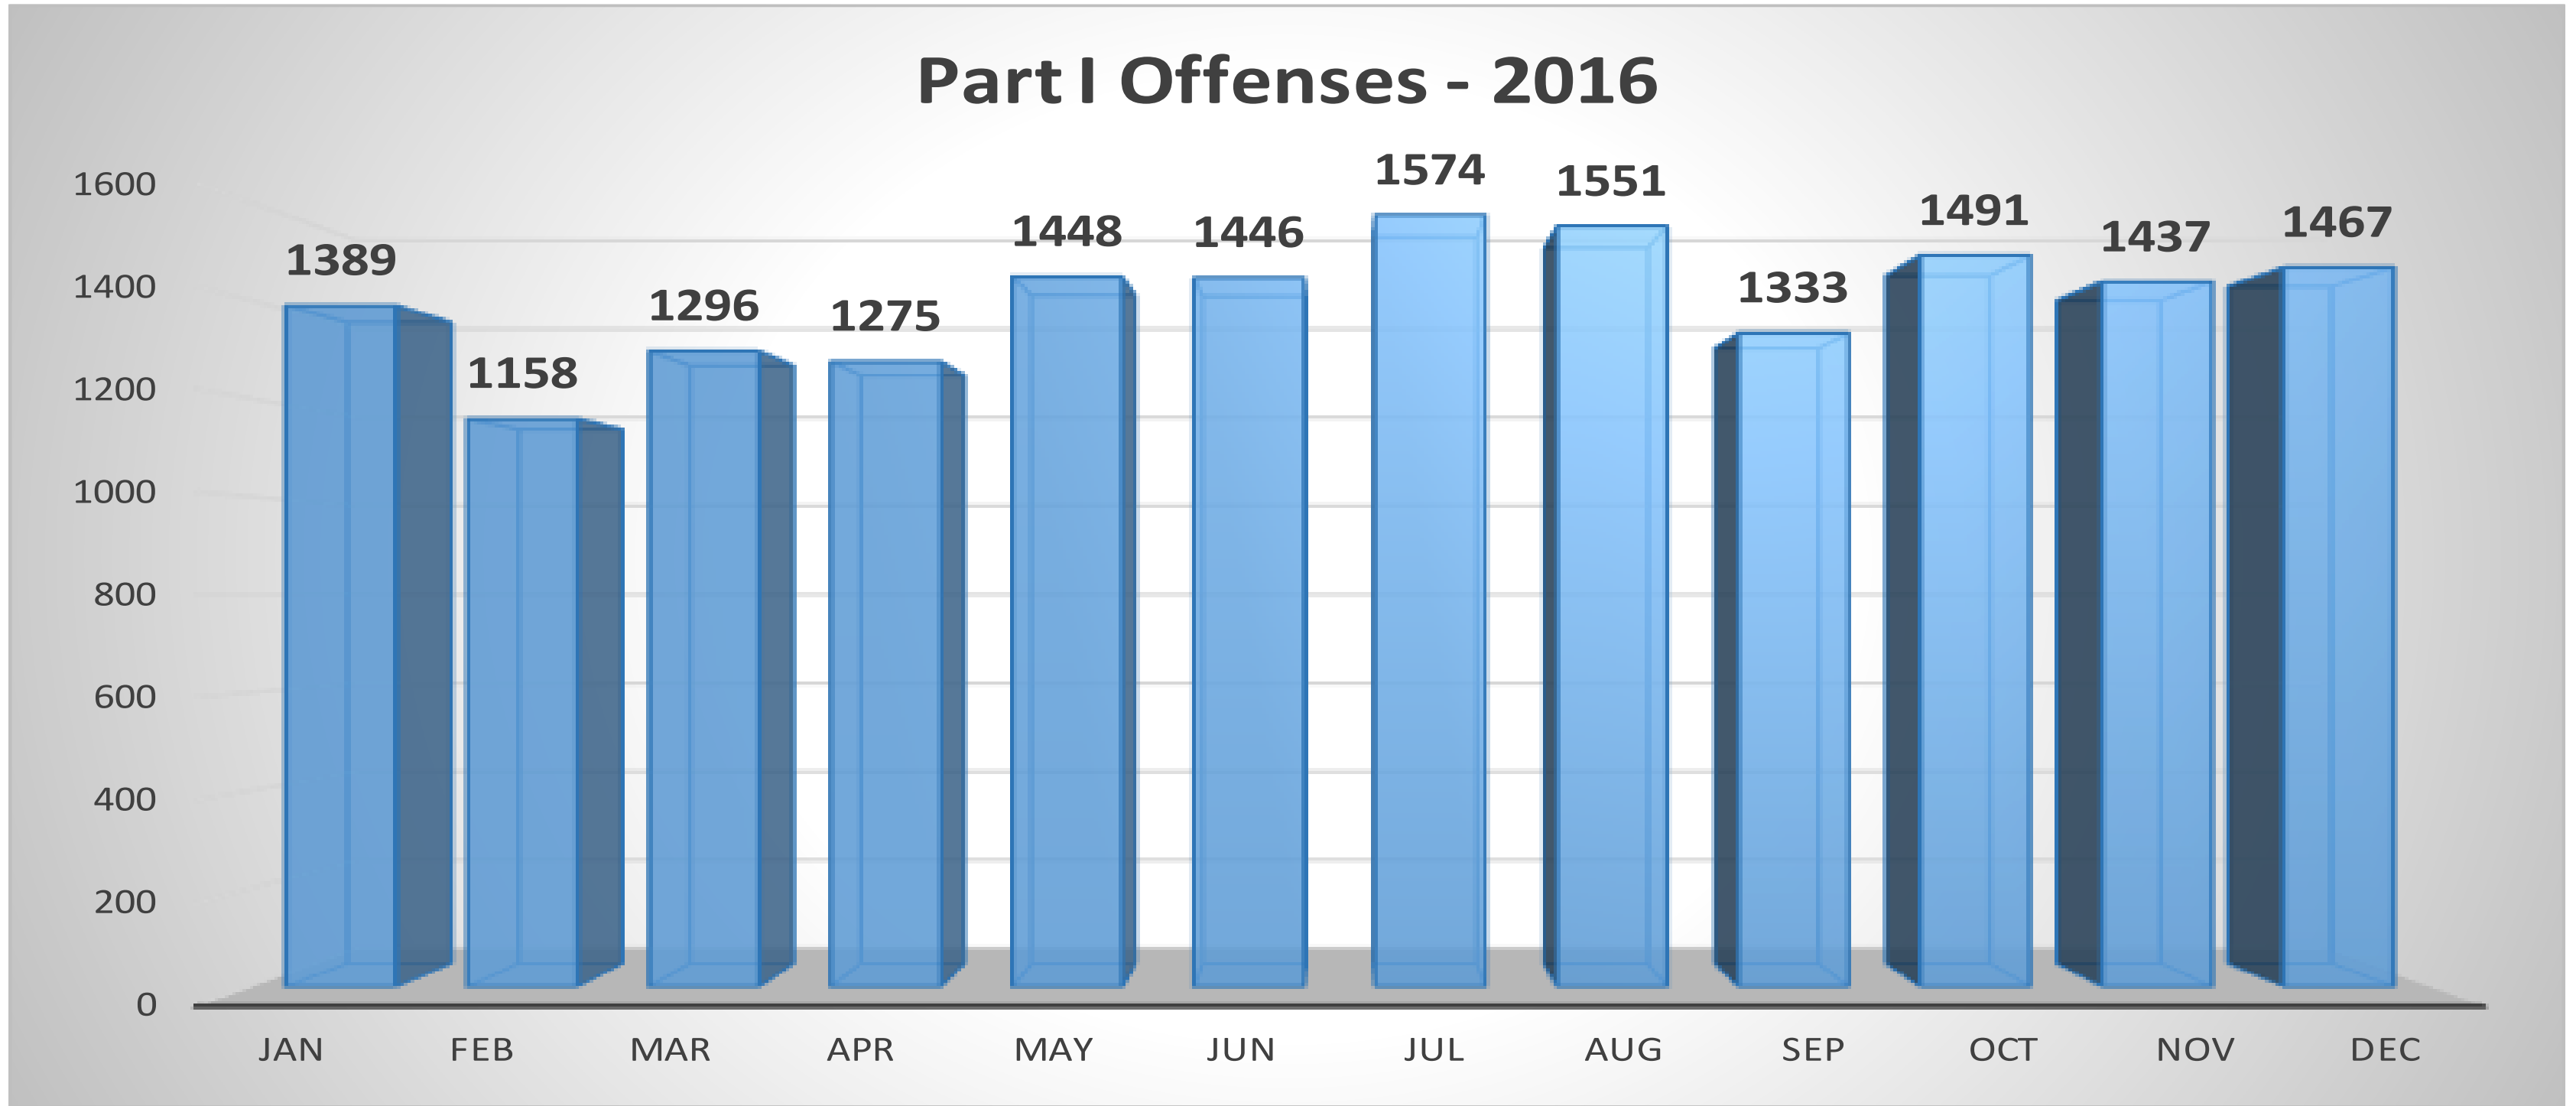

2016

OFFENSE	Jan	Feb	Mar	Apr	May	Jun	Jul	Aug	Sep	Oct	Nov	Dec	TOTAL
All Homicide Offenses	5	2	0	3	2	4	2	3	7	2	8	4	42
Forcible Rape	14	11	15	9	12	9	15	11	12	19	7	9	143
Robbery	64	39	46	36	72	51	64	49	42	73	75	48	659
Aggravated Assault	219	146	179	151	159	184	205	187	158	195	211	230	2224
Violent Crime	302	198	240	199	245	248	286	250	219	289	301	291	3068
Burglary/B & E	166	134	152	136	196	192	191	220	191	182	224	241	2225
Larceny	810	748	818	846	929	895	999	966	833	910	823	838	10415
Stolen Vehicle	111	78	86	94	78	111	98	115	90	110	89	97	1157
Property Crime	1087	960	1056	1076	1203	1198	1288	1301	1114	1202	1136	1176	13797
TOTAL	1389	1158	1296	1275	1448	1446	1574	1551	1333	1491	1437	1467	16865

These figures represent the data extracted from the LRPD's Records Management System and can fluctuate from month-to-month as incidents are investigated further and possibly reclassified.

#FORWARDTOGETHER

2016

Part I Offenses - 2016

CLR

#FORWARDTOGETHER