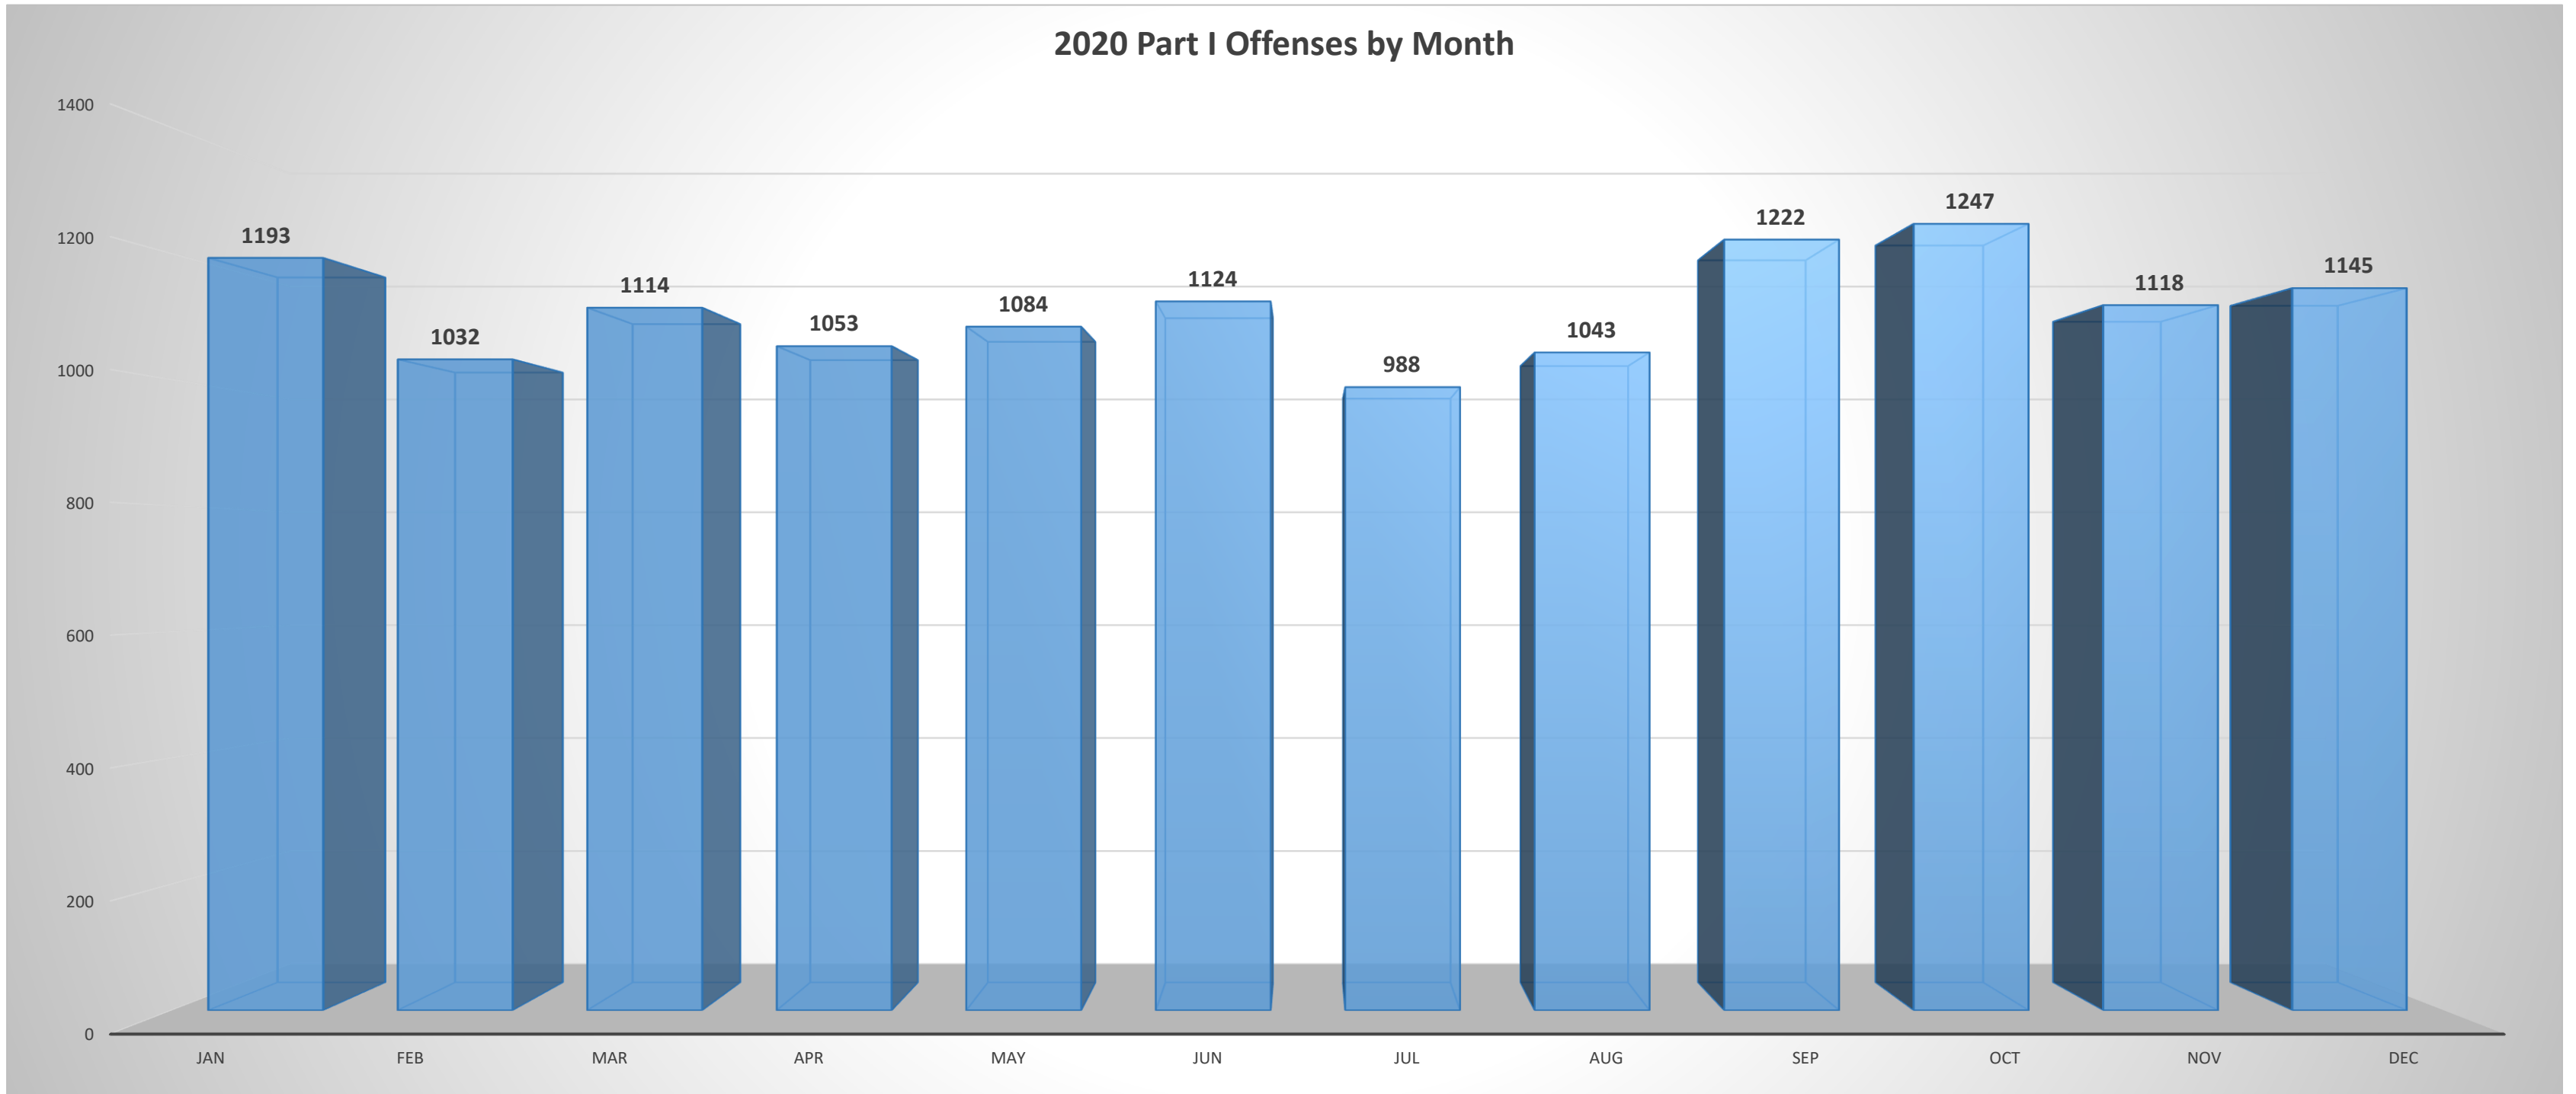

2020

OFFENSE	Jan	Feb	Mar	Apr	May	Jun	Jul	Aug	Sep	Oct	Nov	Dec	TOTAL
All Homicide Offenses	5	0	3	7	5	10	2	3	4	5	2	9	55
Forcible Rape	11	8	13	14	12	10	21	23	14	14	9	16	165
Robbery	18	23	29	36	30	43	25	31	37	32	27	39	370
Aggravated Assault	206	161	195	216	326	344	215	262	282	317	294	250	3068
Violent Crime	240	192	240	273	373	407	263	319	337	368	332	314	3658
Burglary/B & E	160	105	139	135	118	107	111	118	135	157	126	130	1541
Larceny	720	672	634	560	519	538	521	524	653	638	569	608	7156
Stolen Vehicle	72	64	100	85	75	72	91	82	97	84	90	92	1004
Property Crime	952	841	873	780	712	717	723	724	885	879	785	830	9701
TOTAL	1192	1033	1113	1053	1085	1124	986	1043	1222	1247	1117	1144	13359

These figures represent the data extracted from the LRPD's Records Management System and can fluctuate from month-to-month as incidents are investigated further and possibly reclassified.

CLR

#FORWARDTOGETHER

2020

2020 Part I Offenses by Month

CLR

#FORWARDTOGETHER