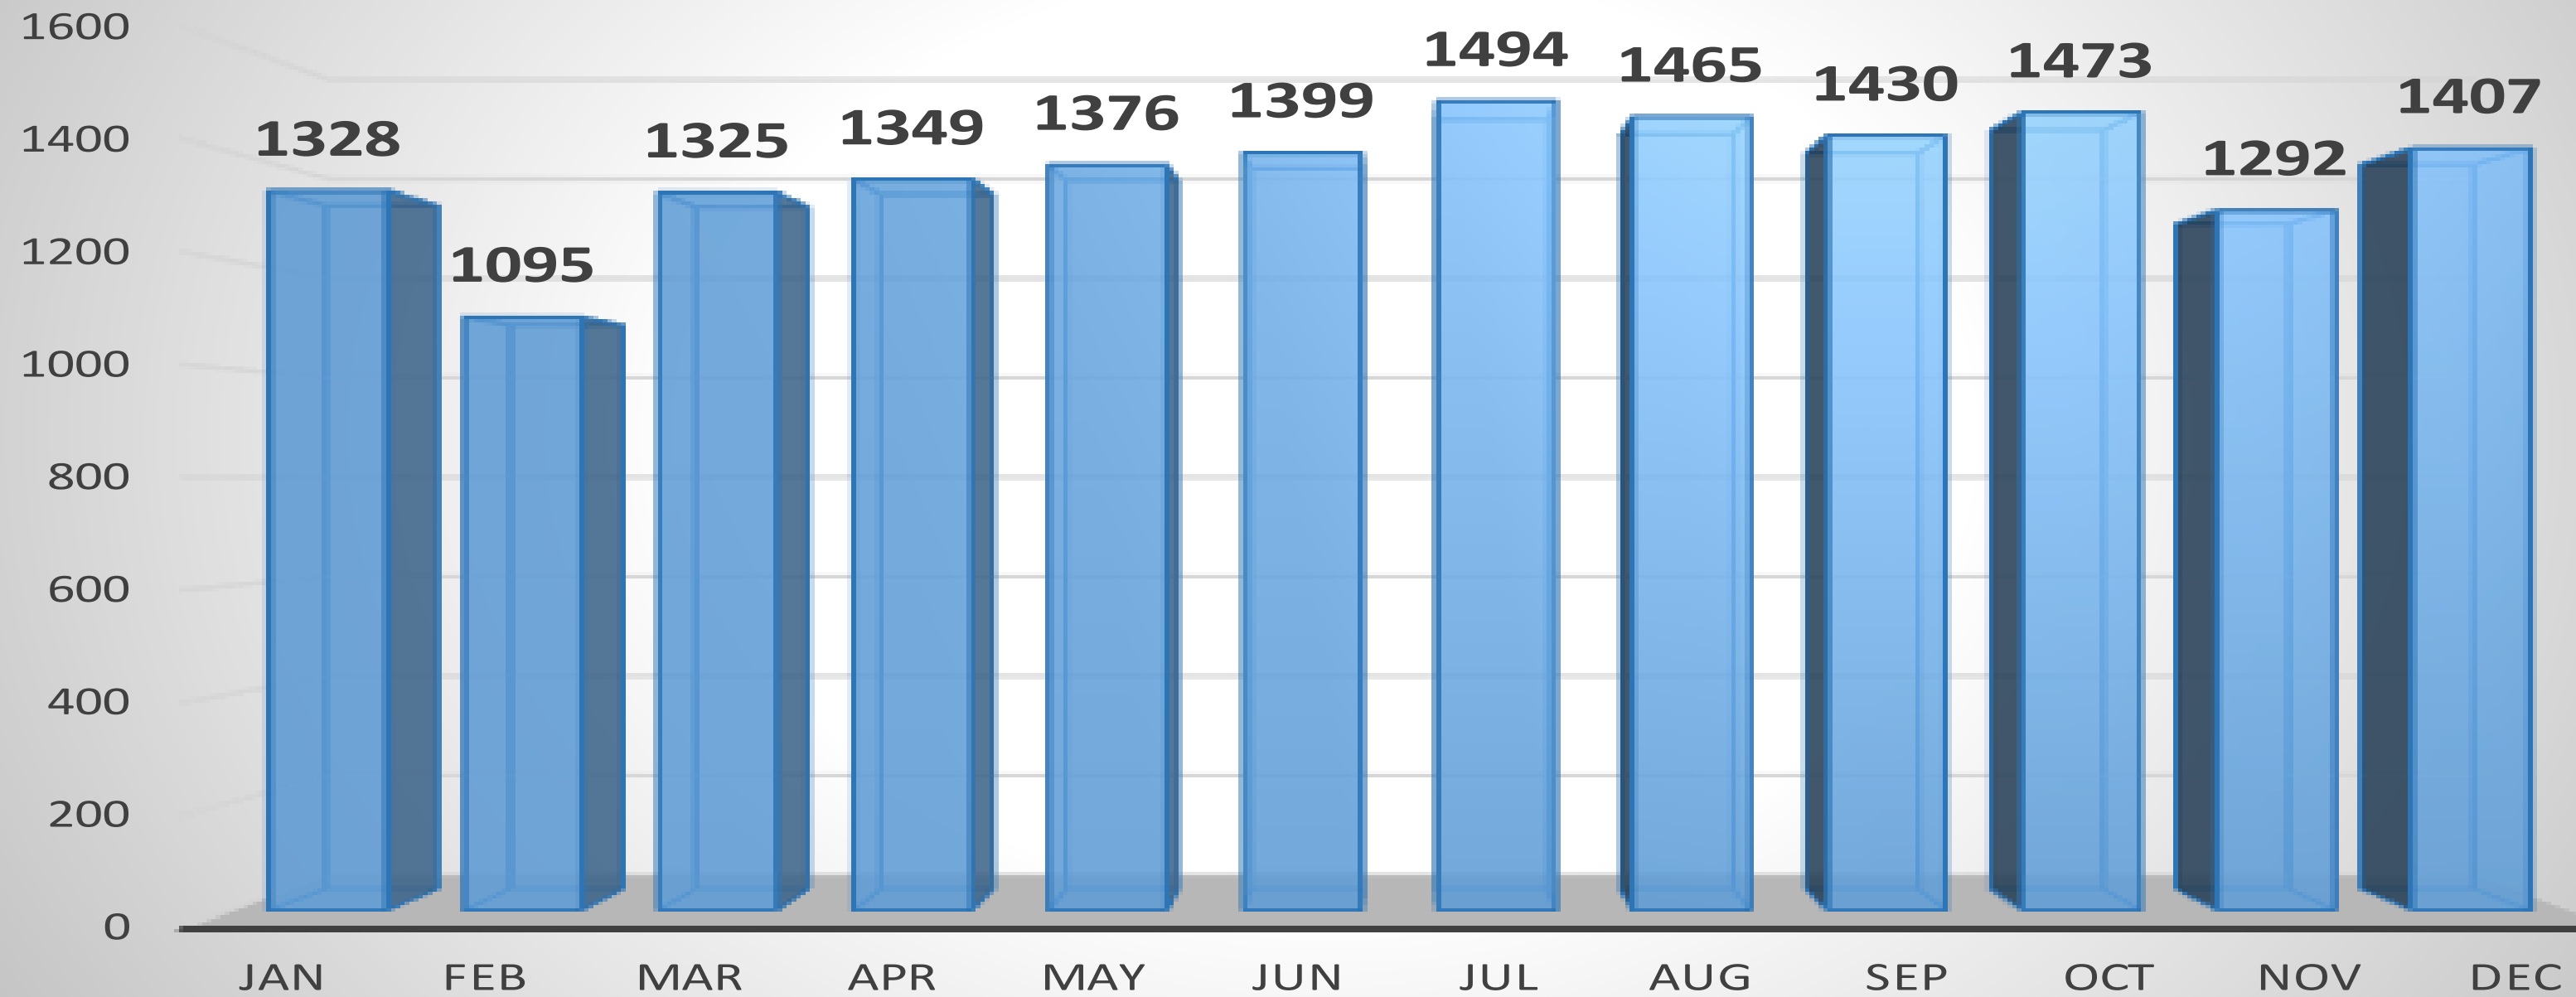

2014

OFFENSE	Jan	Feb	Mar	Apr	May	Jun	Jul	Aug	Sep	Oct	Nov	Dec	TOTAL
All Homicide Offenses	6	4	1	11	3	3	2	3	0	5	2	4	44
Forcible Rape	8	9	9	11	13	15	12	15	16	12	7	6	133
Robbery	66	68	62	61	59	48	62	63	60	70	47	75	741
Aggravated Assault	137	108	201	126	154	216	194	172	149	187	144	146	1934
Violent Crime	217	189	273	209	229	282	270	253	225	274	200	231	2852
Burglary/B & E	205	159	223	184	208	166	196	199	223	253	224	230	2470
Larceny	843	698	769	872	858	871	969	938	906	859	774	867	10224
Stolen Vehicle	63	49	60	84	81	80	59	75	76	87	94	79	887
Property Crime	1111	906	1052	1140	1147	1117	1224	1212	1205	1199	1092	1176	13581
TOTAL	1328	1095	1325	1349	1376	1399	1494	1465	1430	1473	1292	1407	16433

These figures represent the data extracted from the LRPD's Records Management System and can fluctuate from month-to-month as incidents are investigated further and possibly reclassified.

CLR

#FORWARDTOGETHER

2014

Part I Offenses - 2014

CLR

#FORWARDTOGETHER