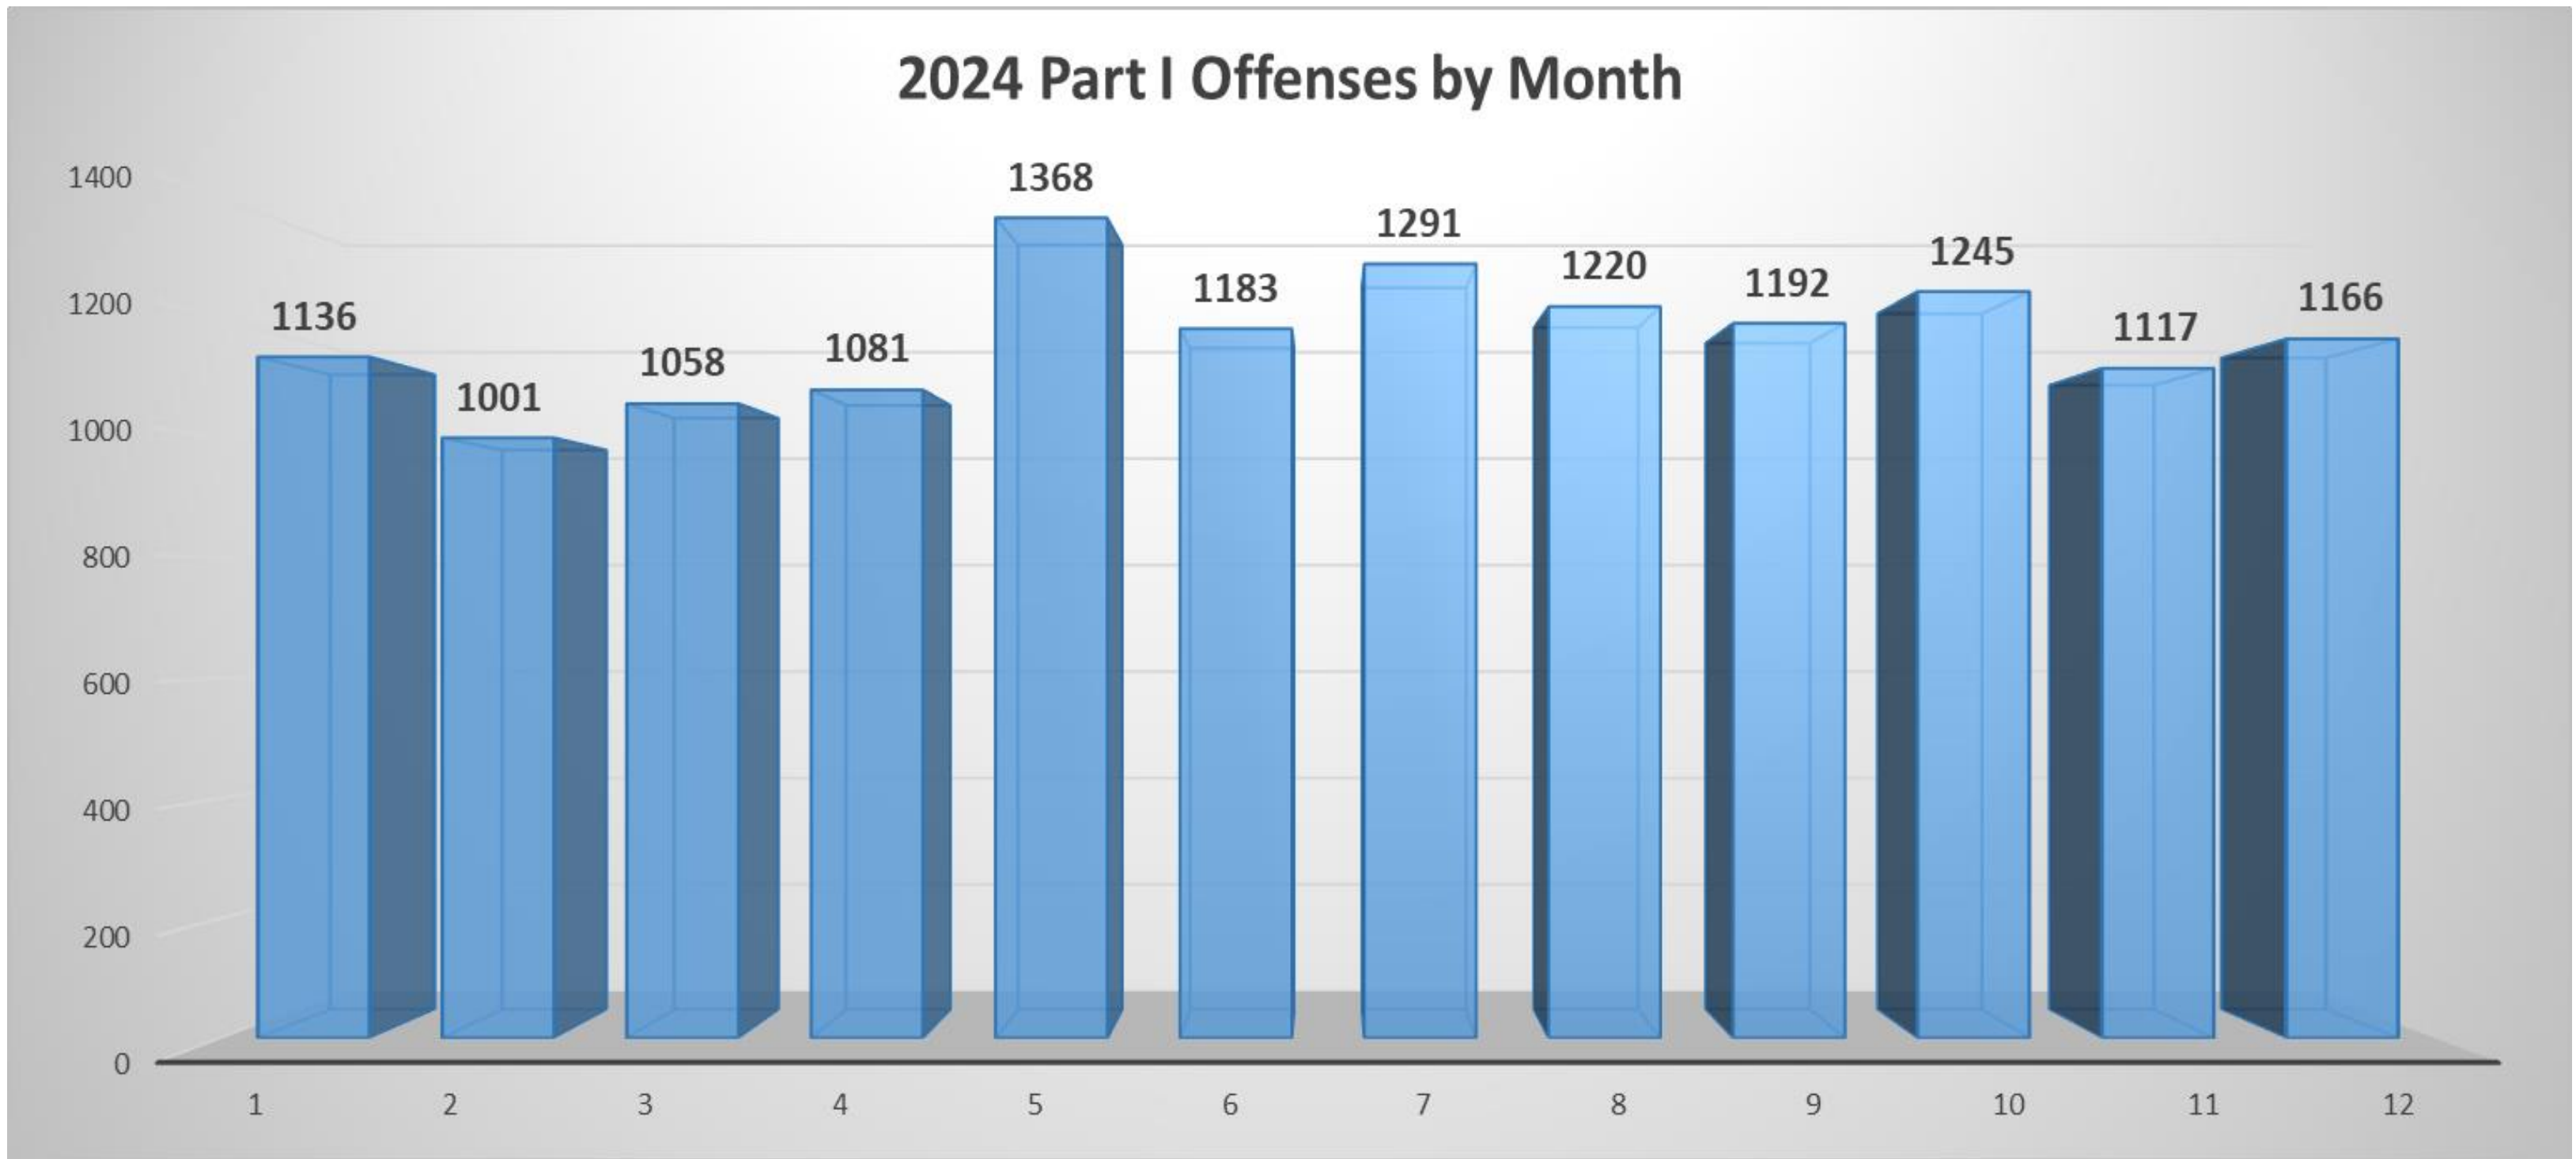

2024

OFFENSE	Jan	Feb	Mar	Apr	May	Jun	Jul	Aug	Sep	Oct	Nov	Dec	TOTAL
All Homicide Offenses	3	4	3	2	5	4	4	5	1	4	2	0	37
Forcible Rape	17	11	11	16	16	15	21	17	14	25	11	16	190
Robbery	27	22	23	27	44	45	44	29	44	42	50	41	438
Aggravated Assault	235	169	236	242	274	221	239	268	218	231	193	238	2764
Violent Crime	282	206	273	287	339	285	308	319	277	302	256	295	3429
Burglary/B & E	182	133	98	134	171	176	170	153	171	137	124	158	1807
Larceny	583	588	611	589	785	662	721	665	656	734	664	656	7914
Stolen Vehicle	89	74	76	71	73	60	92	83	88	72	73	57	908
Property Crime	854	795	785	794	1029	898	983	901	915	943	861	871	10629
TOTAL	1136	1001	1058	1081	1368	1183	1291	1220	1192	1245	1117	1166	14058

These figures represent the data extracted from the LRPD's Records Management System and can fluctuate from month-to-month as incidents are investigated further and possibly reclassified.

#FORWARDTOGETHER

2024

2024 Part I Offenses by Month

CLR

#FORWARDTOGETHER