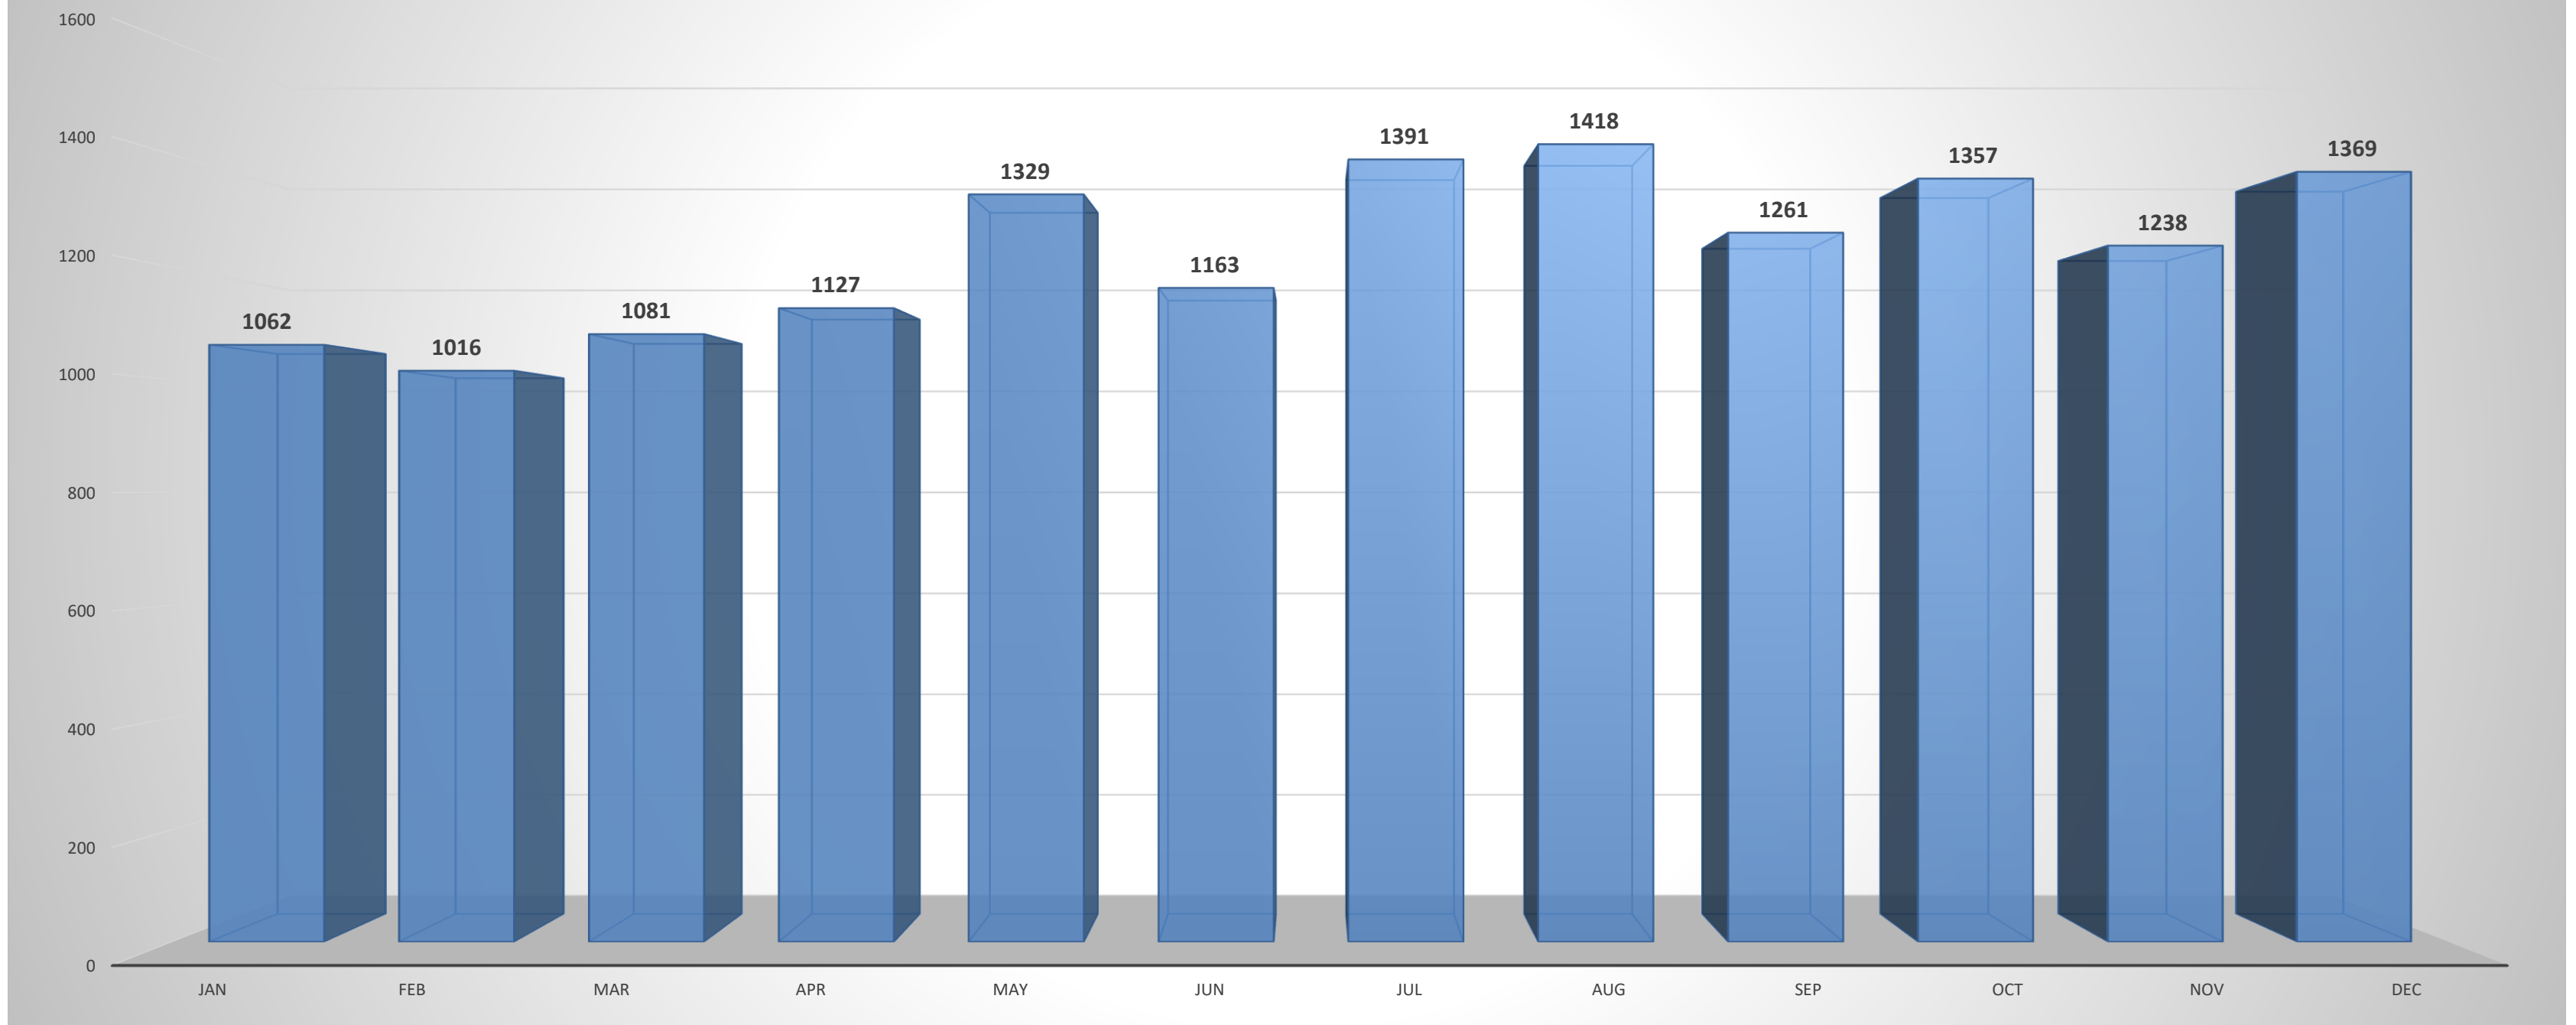

2022

2022 Part I Offenses by Month

CLR

#FORWARDTOGETHER

2021

OFFENSE	Jan	Feb	Mar	Apr	May	Jun	Jul	Aug	Sep	Oct	Nov	Dec	TOTAL
All Homicide Offenses	5	4	3	9	5	4	10	4	7	3	6	5	65
Forcible Rape	18	19	16	20	21	15	20	17	13	10	19	10	198
Robbery	21	23	22	20	32	25	41	32	45	60	38	37	396
Aggravated Assault	219	214	251	274	351	299	344	328	273	306	250	318	3427
Violent Crime	263	260	292	323	409	343	415	381	338	379	313	370	4086
Burglary/B & E	162	149	125	121	150	146	151	214	156	170	170	219	1933
Larceny	543	531	578	608	691	589	736	736	676	703	665	690	7746
Stolen Vehicle	94	76	86	75	79	85	89	87	91	105	90	90	1047
Property Crime	799	756	789	804	920	820	976	1037	923	978	925	999	10726
TOTAL	1062	1016	1081	1127	1329	1163	1391	1418	1261	1357	1238	1369	14812

These figures represent the data extracted from the LRPD's Records Management System and can fluctuate from month-to-month as incidents are investigated further and possibly reclassified.

CLR

#FORWARDTOGETHER

2021

2021 Part I Offenses by Month

CLR

#FORWARDTOGETHER

2020

OFFENSE	Jan	Feb	Mar	Apr	May	Jun	Jul	Aug	Sep	Oct	Nov	Dec	TOTAL
All Homicide Offenses	5	0	3	7	5	10	2	3	4	5	2	9	55
Forcible Rape	11	8	13	14	12	10	21	23	14	14	9	16	165
Robbery	18	23	29	36	30	43	25	31	37	32	27	39	370
Aggravated Assault	206	161	195	216	326	344	215	262	282	317	294	250	3068
Violent Crime	240	192	240	273	373	407	263	319	337	368	332	314	3658
Burglary/B & E	160	105	139	135	118	107	111	118	135	157	126	130	1541
Larceny	720	672	634	560	519	538	521	524	653	638	569	608	7156
Stolen Vehicle	72	64	100	85	75	72	91	82	97	84	90	92	1004
Property Crime	952	841	873	780	712	717	723	724	885	879	785	830	9701
TOTAL	1192	1033	1113	1053	1085	1124	986	1043	1222	1247	1117	1144	13359