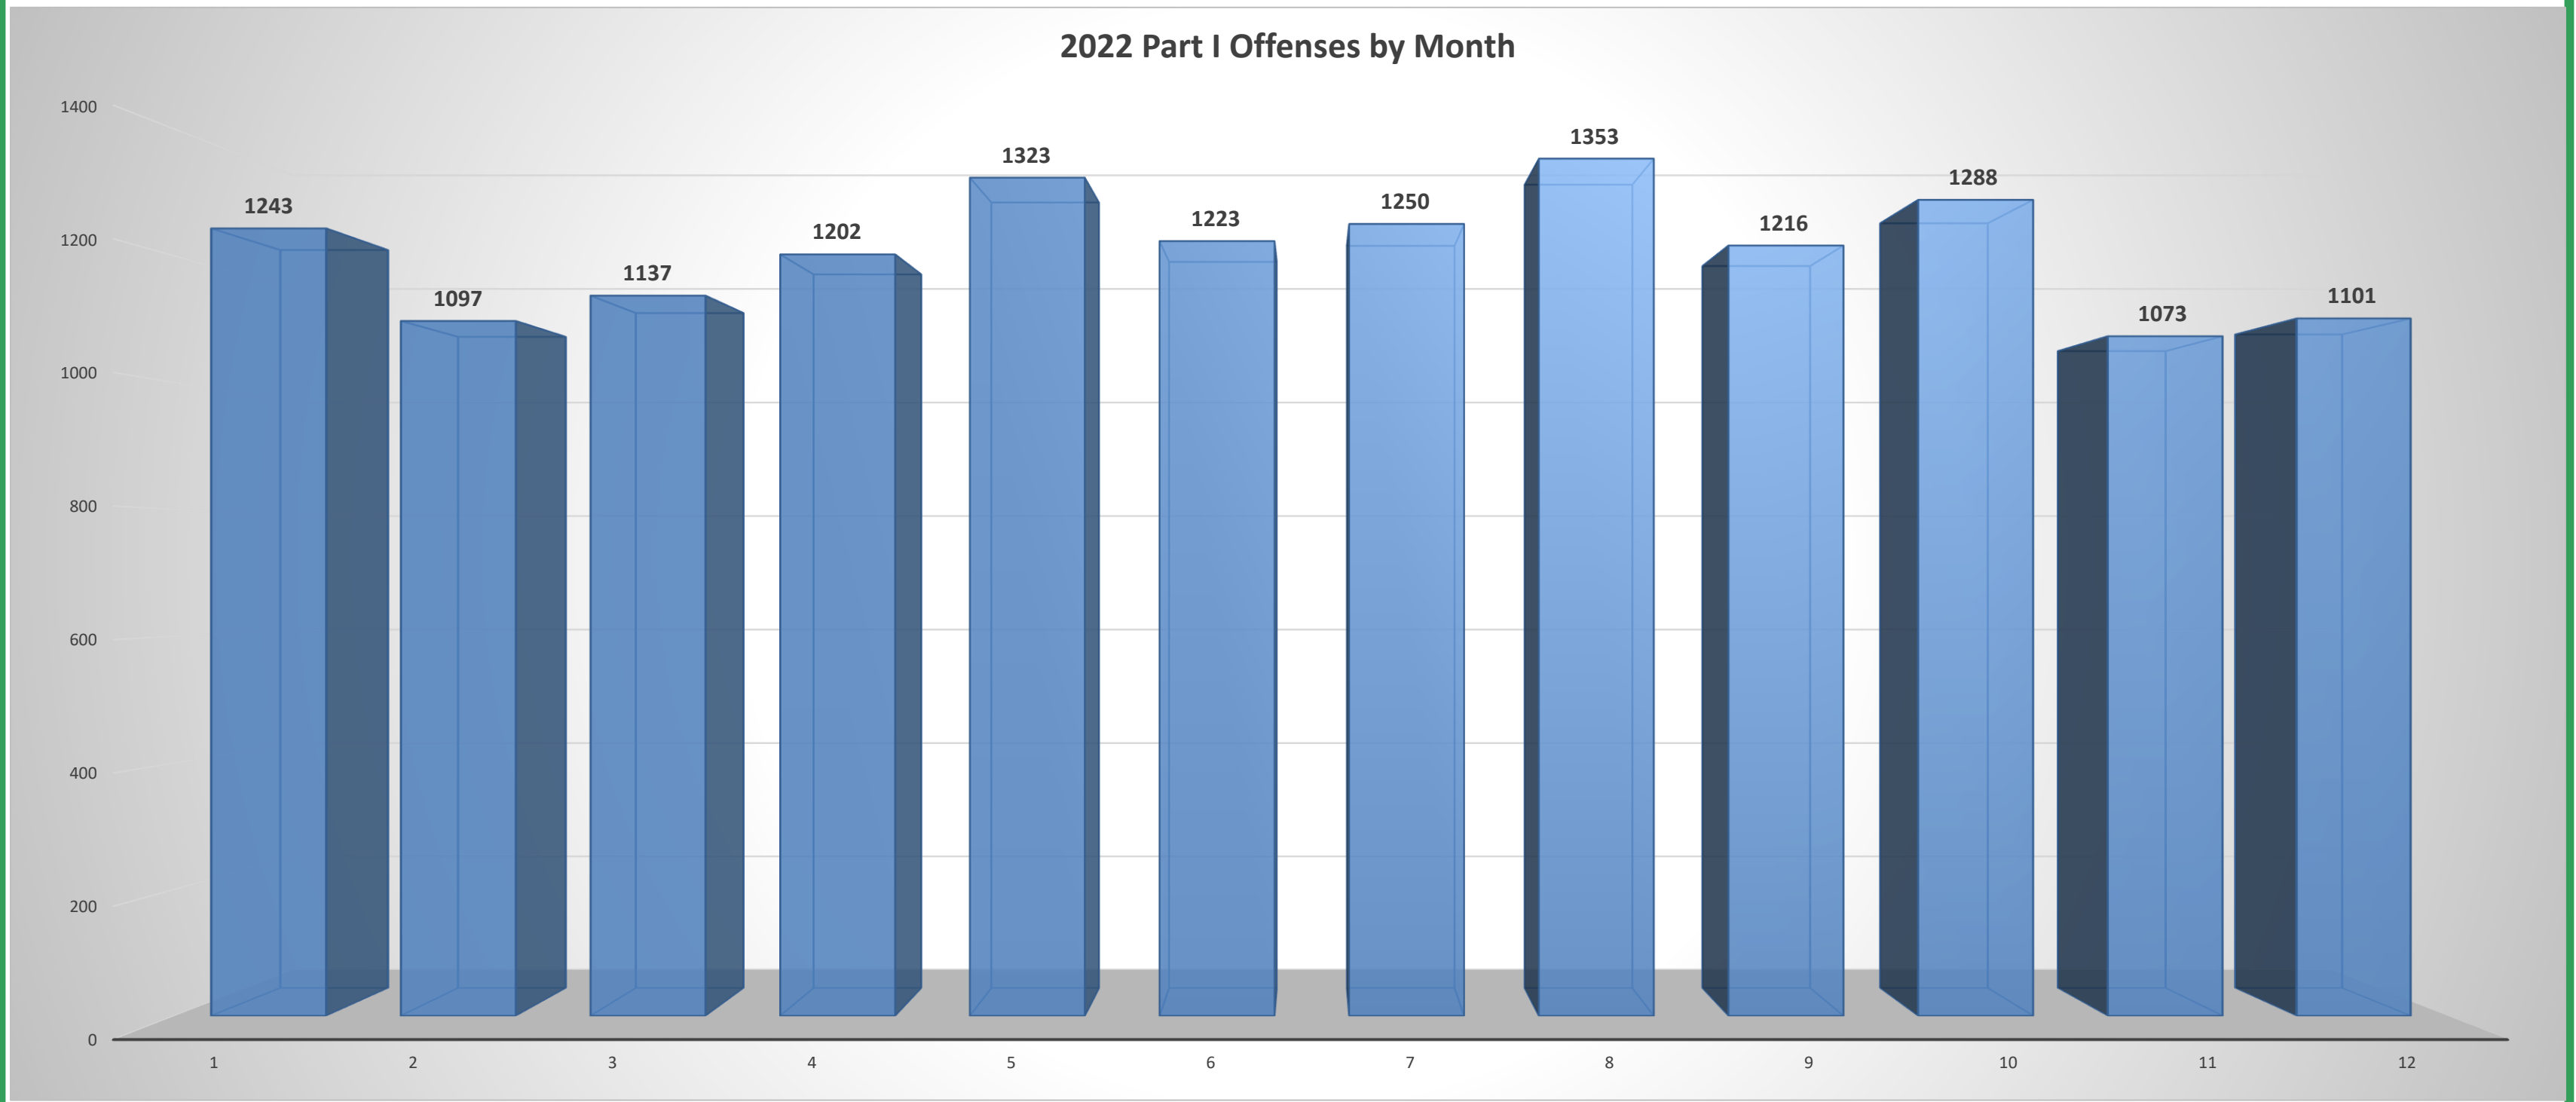

2022

OFFENSE	Jan	Feb	Mar	Apr	May	Jun	Jul	Aug	Sep	Oct	Nov	Dec	TOTAL
All Homicide Offenses	6	6	4	13	7	6	6	4	9	9	5	6	81
Forcible Rape	12	12	21	16	16	17	19	17	18	28	15	17	208
Robbery	39	32	25	32	50	38	35	37	27	37	42	33	427
Aggravated Assault	269	247	221	236	280	249	277	291	254	250	182	214	2970
Violent Crime	326	297	271	297	353	310	337	349	308	324	244	270	3686
Burglary/B & E	195	135	143	183	159	152	169	193	133	179	132	126	1899
Larceny	611	565	647	648	717	687	657	725	693	699	595	627	7871
Stolen Vehicle	111	100	76	74	94	74	87	86	82	86	102	78	1050
Property Crime	917	800	866	905	970	913	913	1004	908	964	829	831	10820
TOTAL	1243	1097	1137	1202	1323	1223	1250	1353	1216	1288	1073	1101	14506

These figures represent the data extracted from the LRPD's Records Management System and can fluctuate from month-to-month as incidents are investigated further and possibly reclassified.

CLR

#FORWARDTOGETHER

2022

2022 Part I Offenses by Month

CLR

#FORWARDTOGETHER