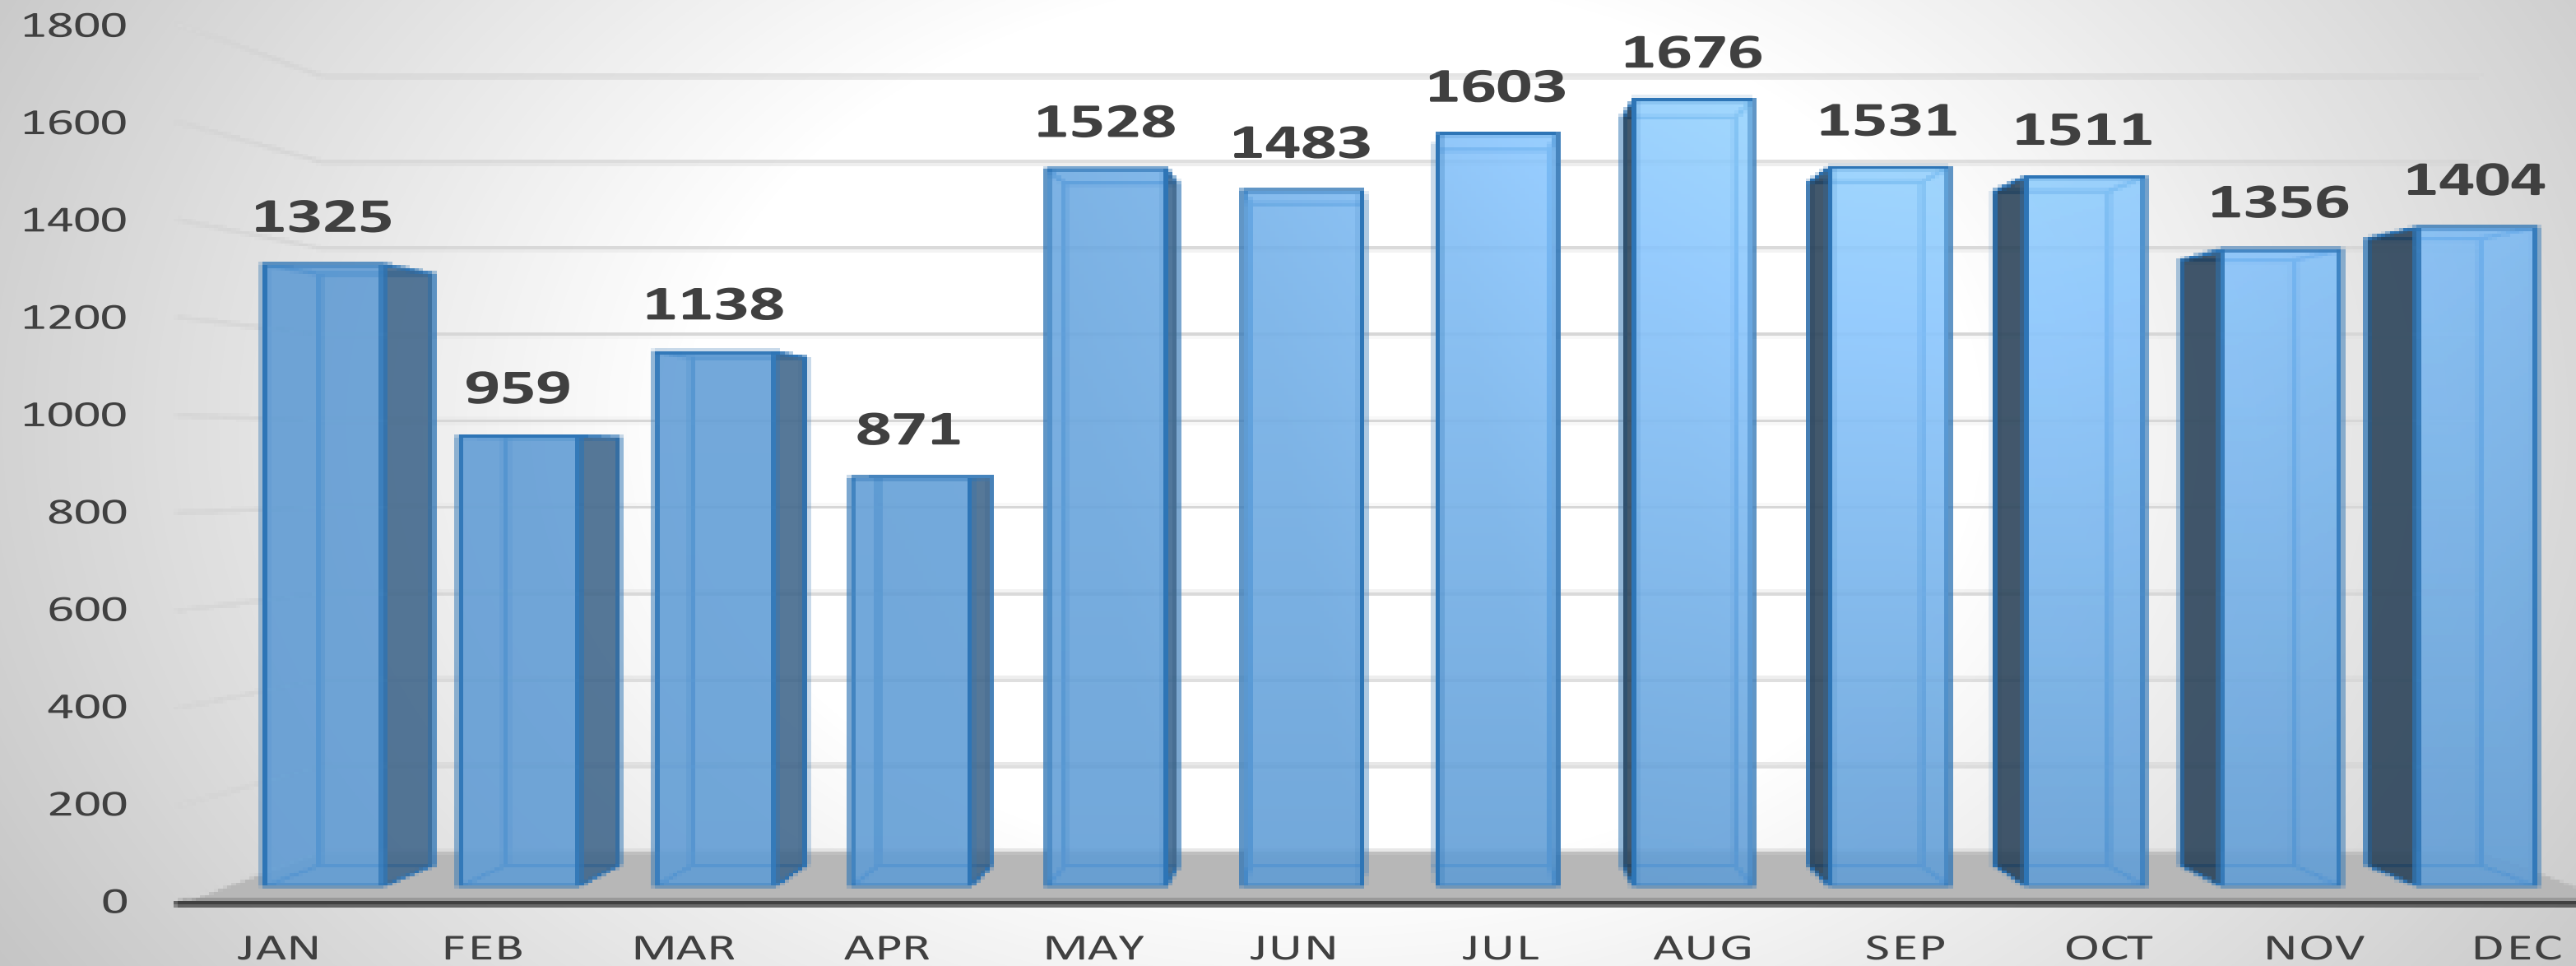

2015

OFFENSE	Jan	Feb	Mar	Apr	May	Jun	Jul	Aug	Sep	Oct	Nov	Dec	TOTAL
All Homicide Offenses	2	3	0	5	1	2	4	2	4	0	4	3	30
Forcible Rape	11	7	10	10	21	11	13	20	15	20	9	13	160
Robbery	83	43	45	26	65	50	63	65	68	64	55	52	679
Aggravated Assault	108	86	119	106	202	160	193	234	256	190	160	191	2005
Violent Crime	204	139	174	147	289	223	273	321	343	274	228	259	2874
Burglary/B & E	261	156	176	116	185	175	188	215	199	226	198	189	2284
Larceny	798	604	718	541	1008	1025	1078	1059	901	921	850	878	10381
Stolen Vehicle	62	60	70	67	46	60	64	81	88	90	80	78	846
Property Crime	1121	820	964	724	1239	1260	1330	1355	1188	1237	1128	1145	13511
TOTAL	1325	959	1138	871	1528	1483	1603	1676	1531	1511	1356	1404	16385

These figures represent the data extracted from the LRPD's Records Management System and can fluctuate from month-to-month as incidents are investigated further and possibly reclassified.

CLR

#FORWARDTOGETHER

2015

Part I Offenses - 2015

CLR

#FORWARDTOGETHER