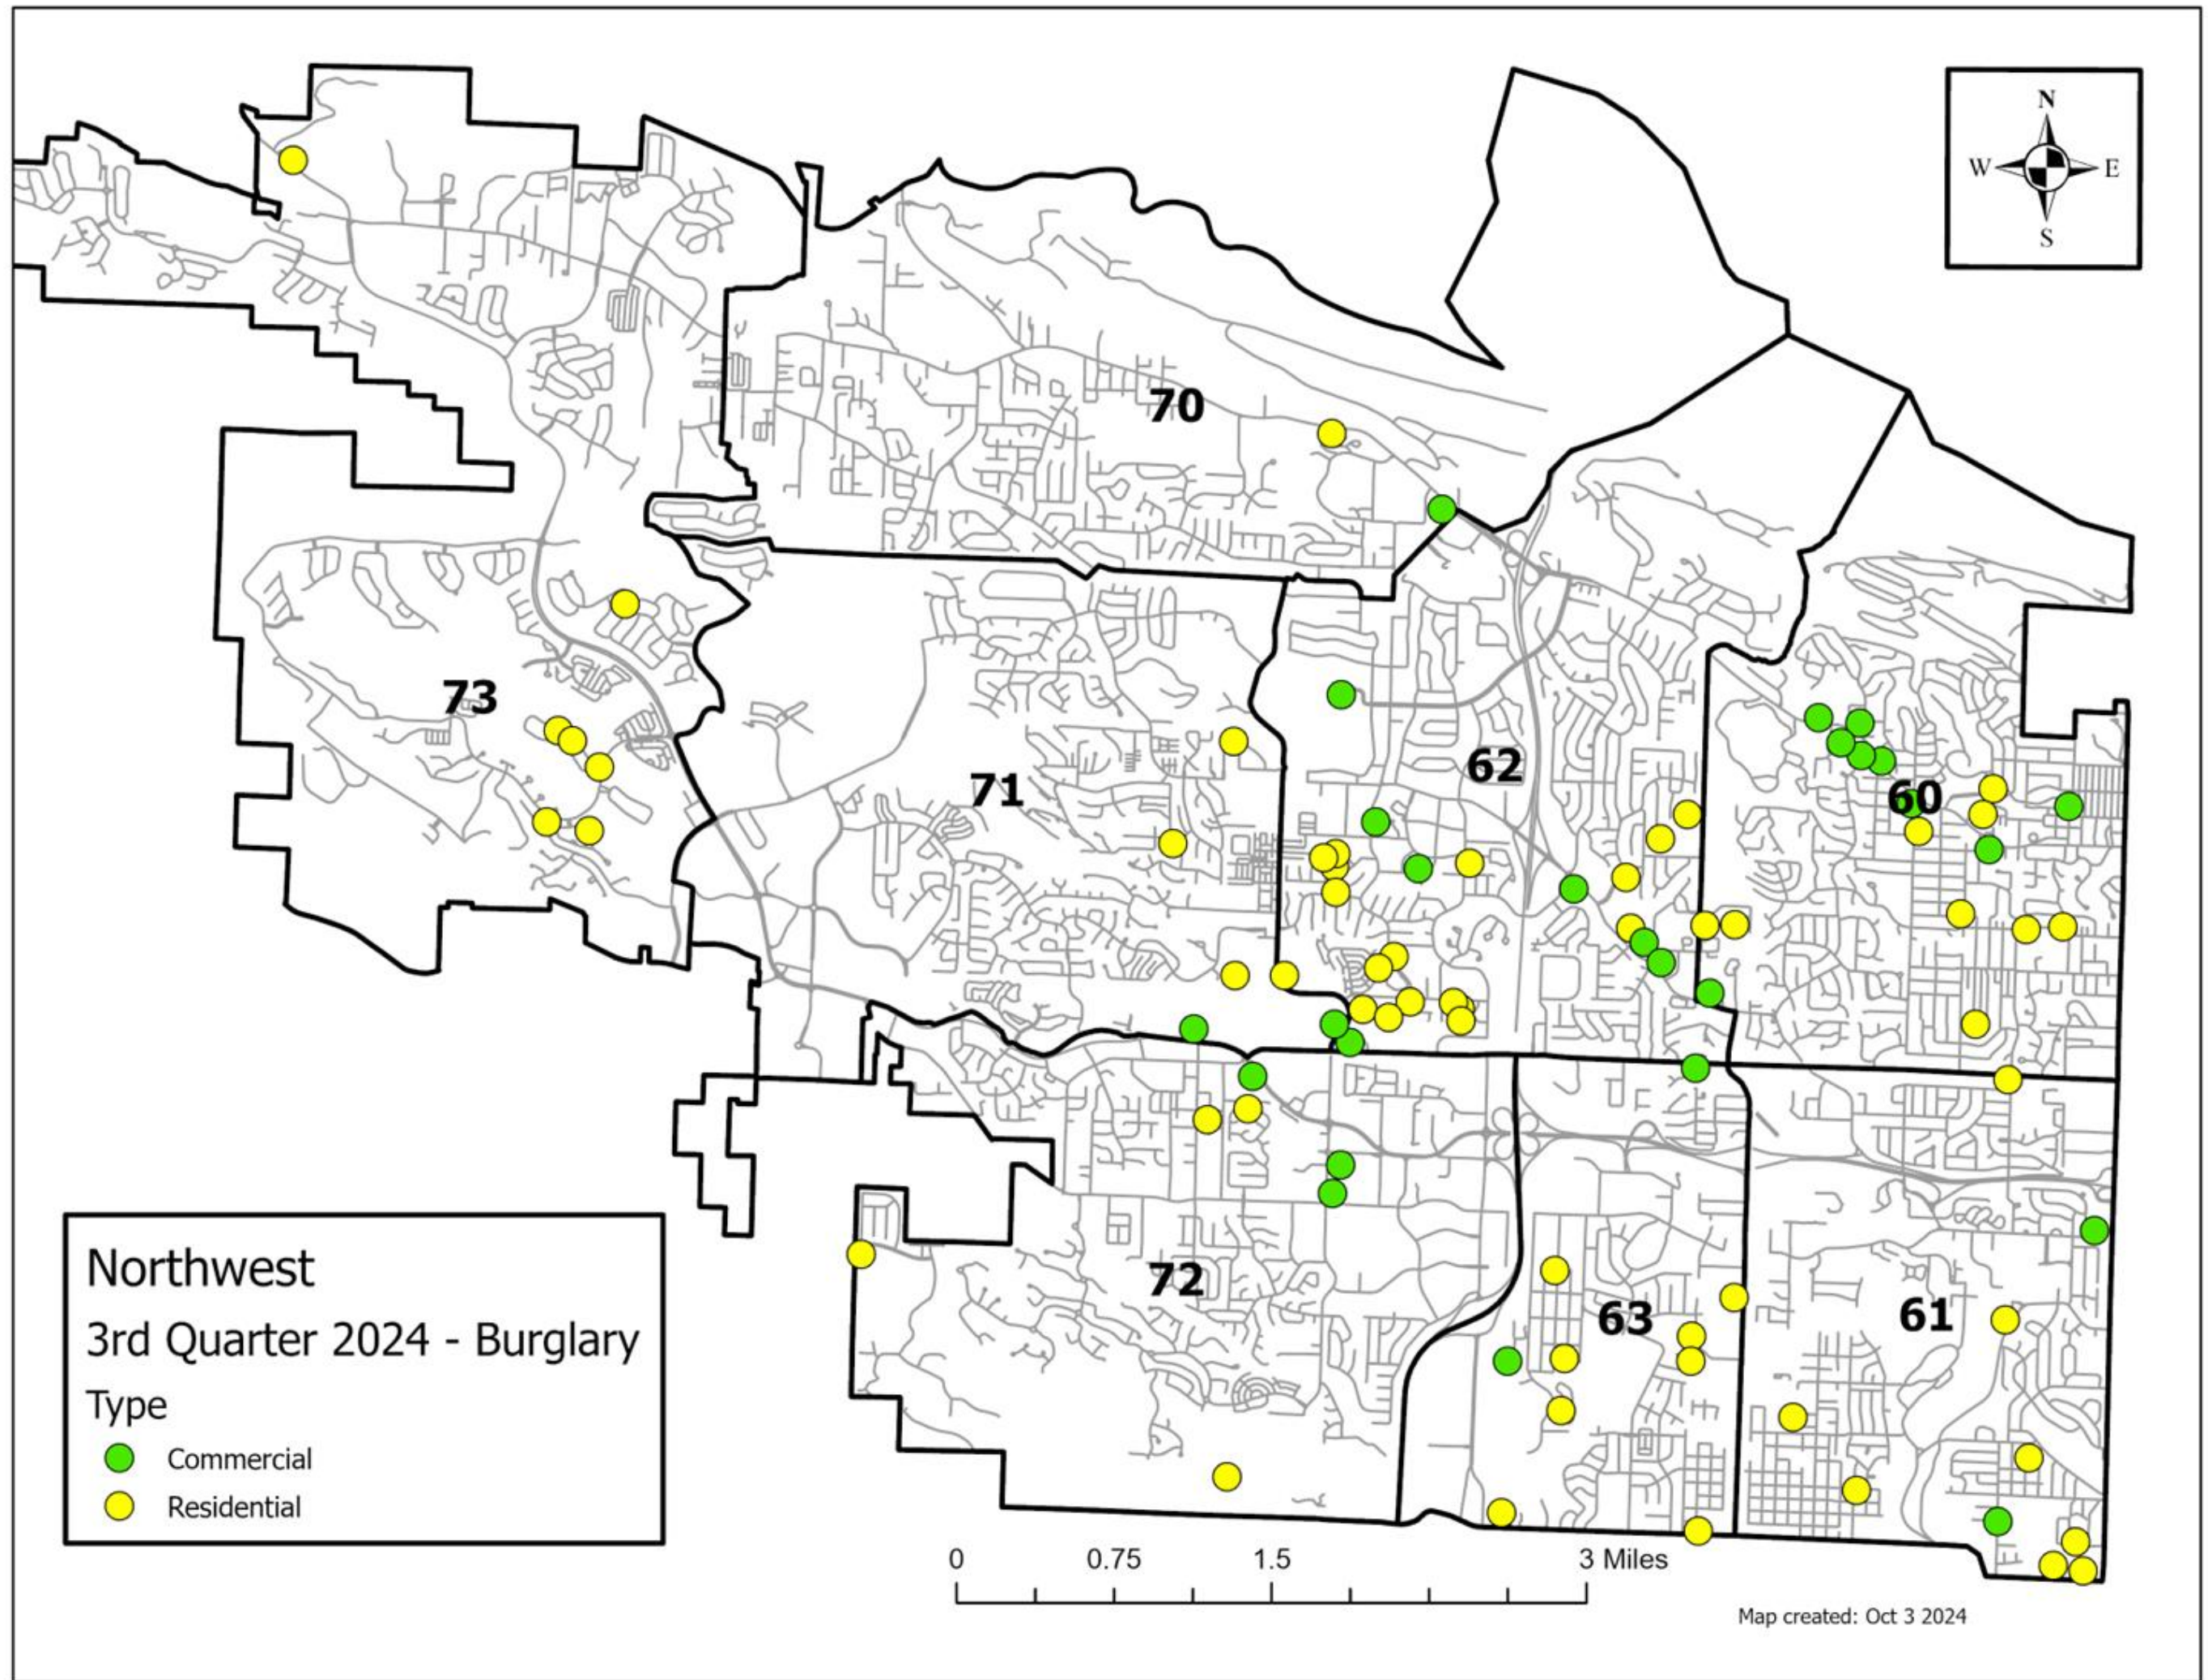

This chart includes all homicide offenses – including justifiable and negligent homicide – even though those aren't Part I Offenses for FBI reporting purposes.

CLR

#FORWARDTOGETHER

	Homicide	
	2023	2024
July	1	1
Aug	0	0
Sep	2	0
Total	3	1

	Non-Domestic Agg Assault	
	2023	2024
July	26	35
Aug	42	80
Sep	30	21
Total	98	136

	Robbery	
	2023	2024
July	13	11
Aug	11	5
Sep	14	15
Total	38	31

	Burglary	
	2023	2024
July	44	36
Aug	37	31
Sep	27	23
Total	108	90