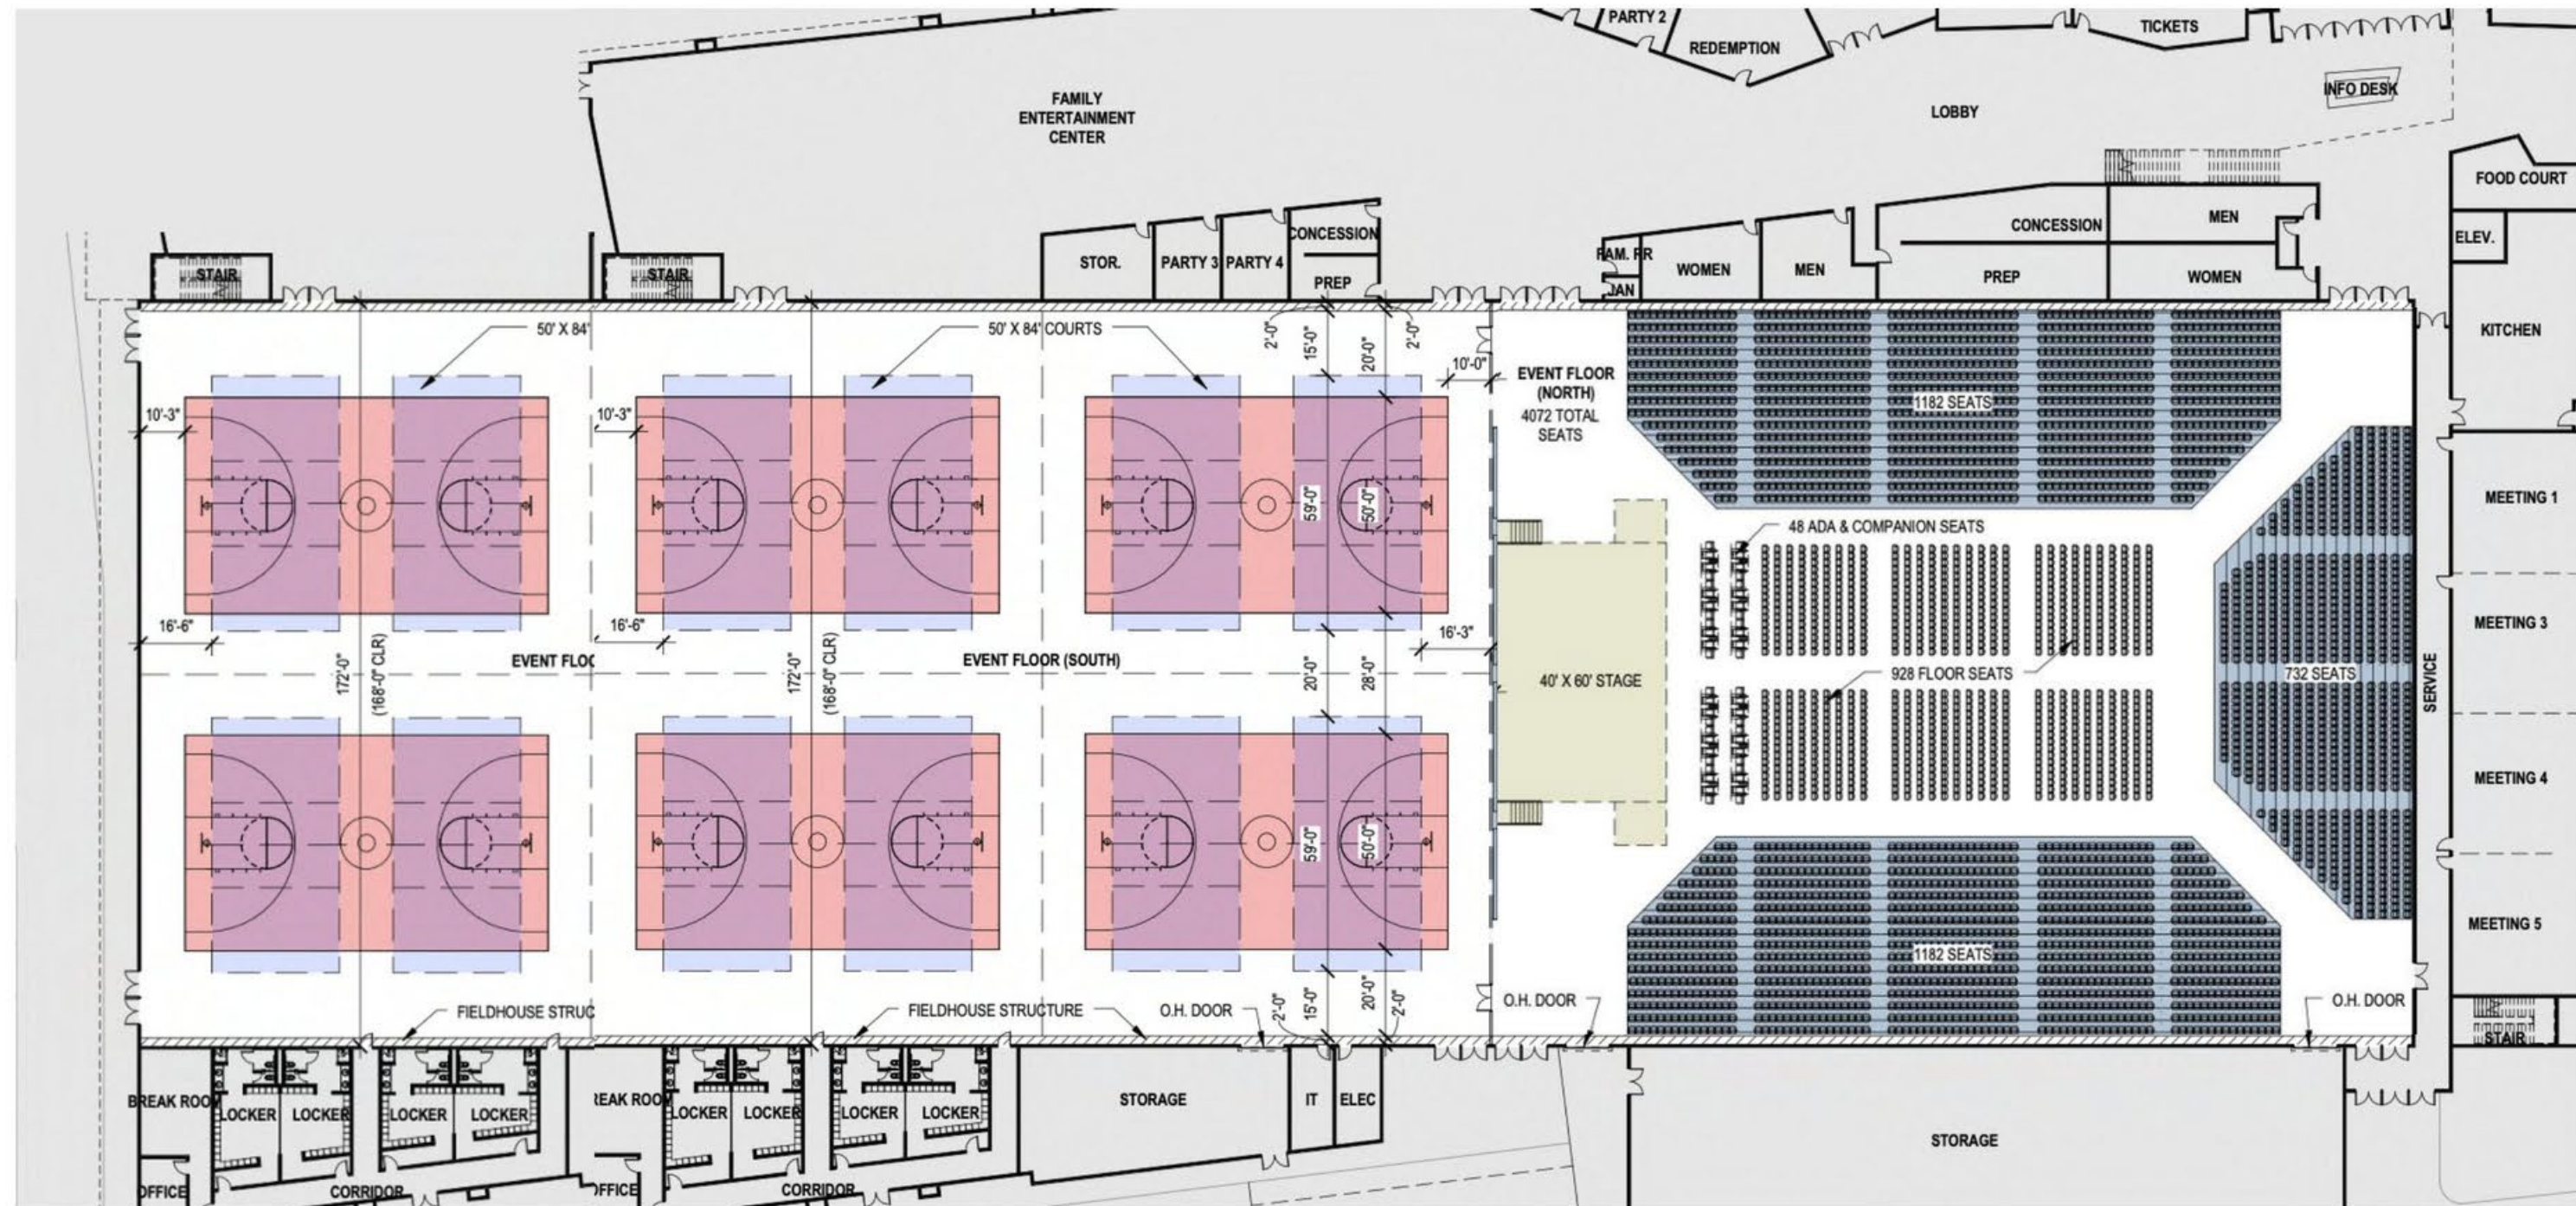

FACILITY FLOOR PLAN: INDOOR ATHLETIC FACILITY