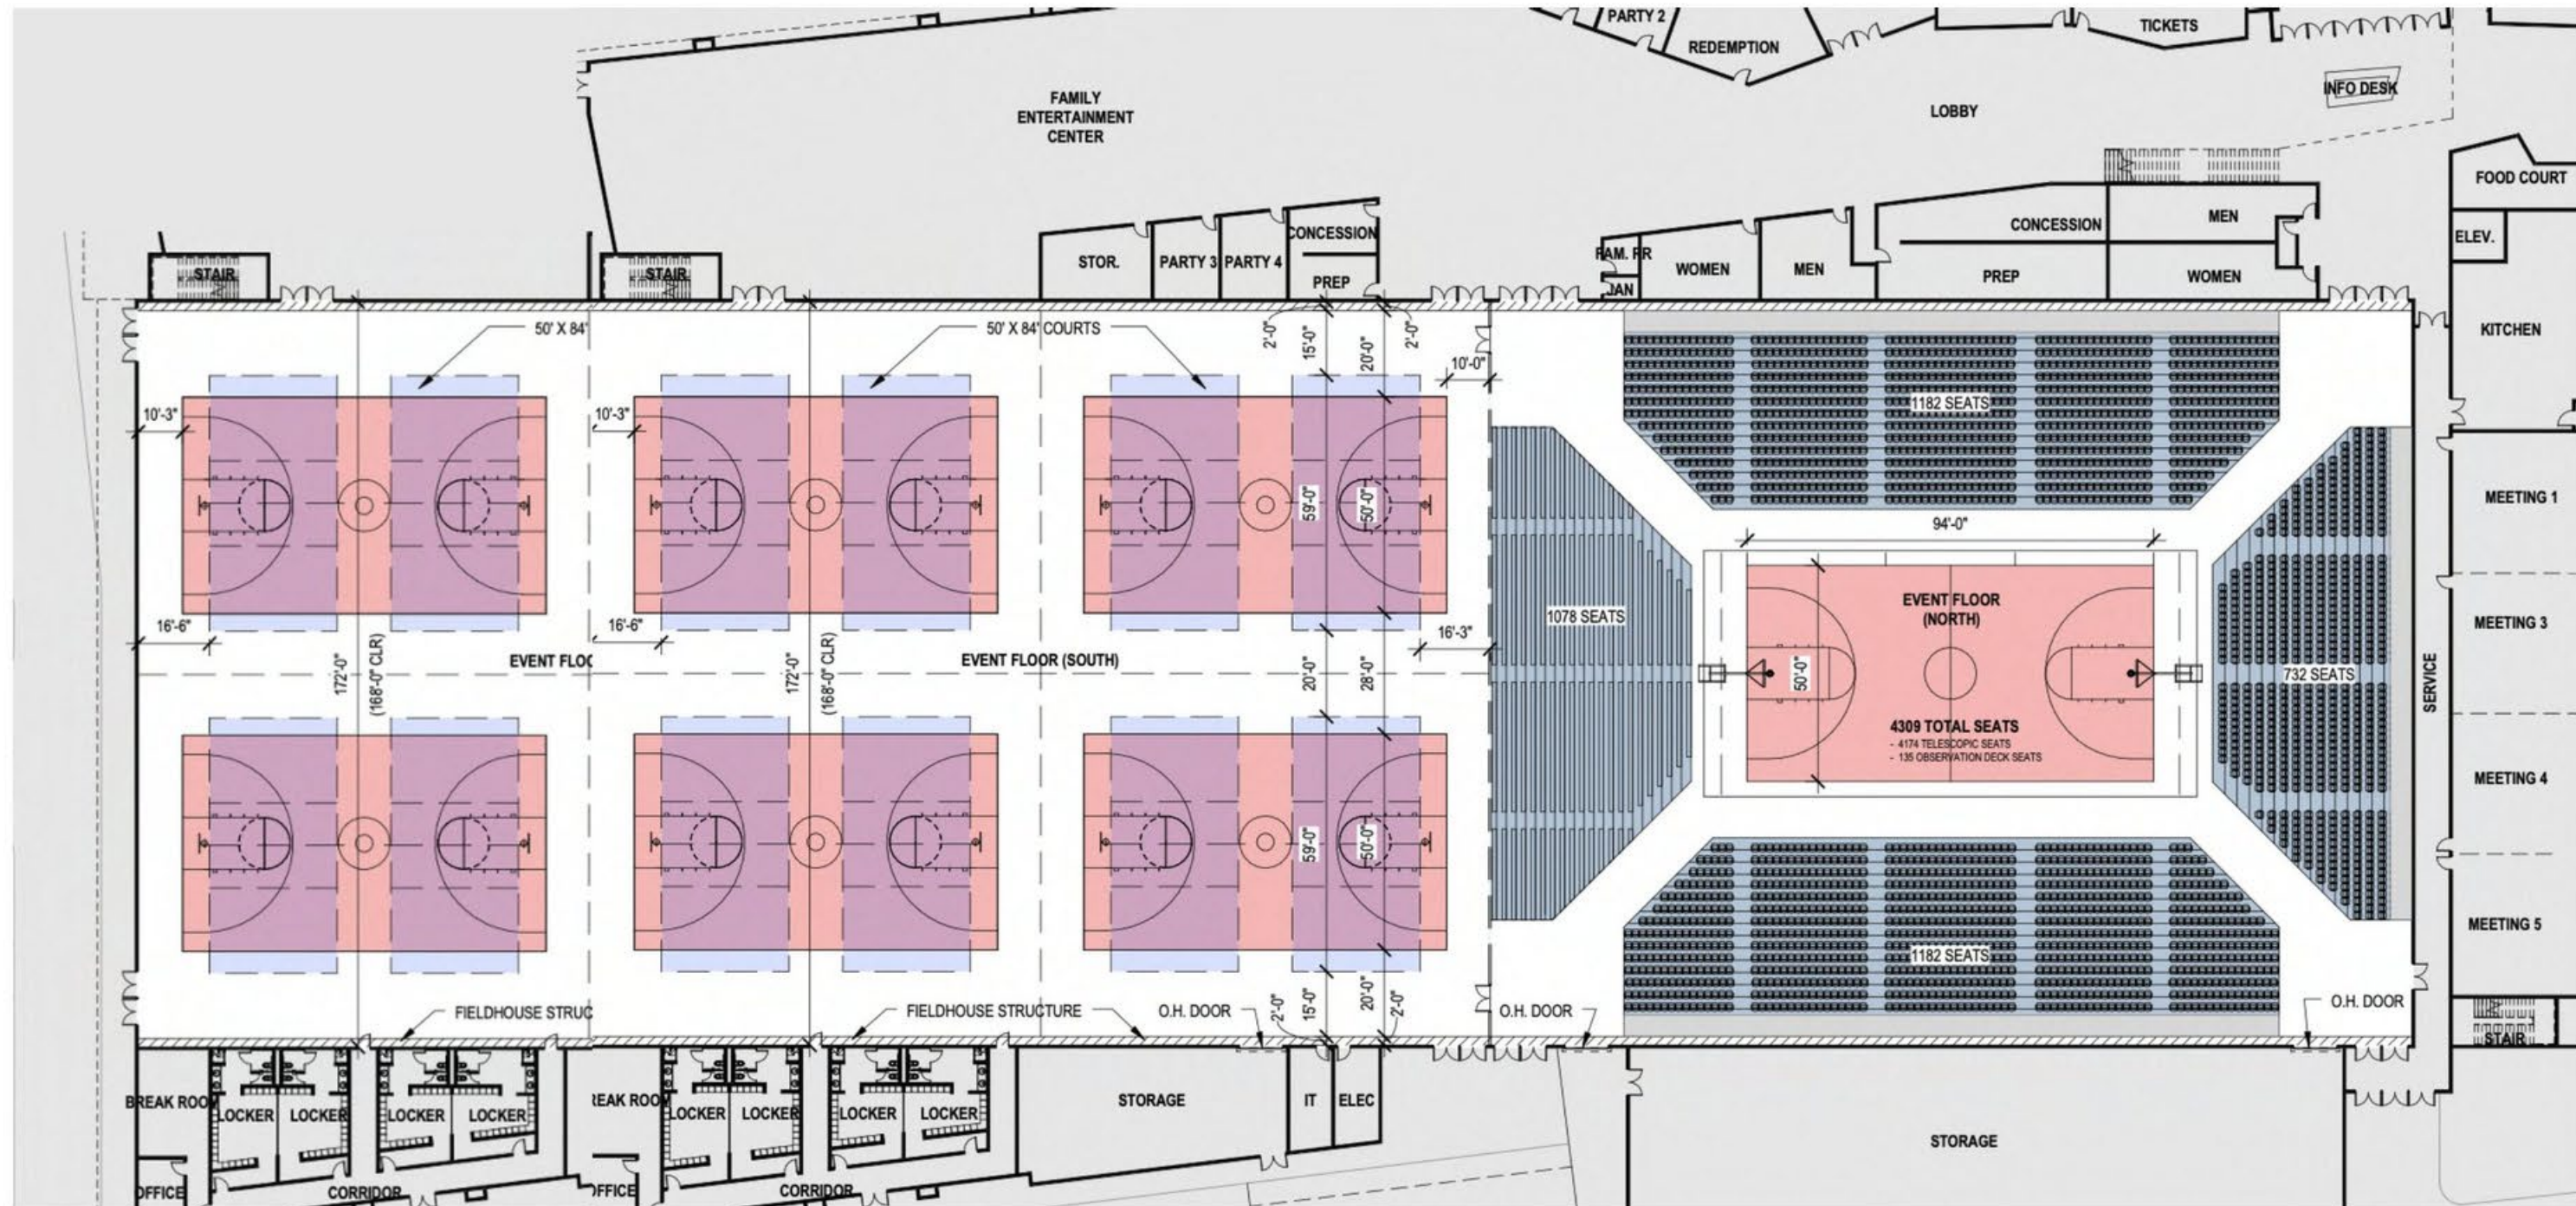

## SPECIFICATIONS:

Total: 170,263 ft<sup>2</sup>

Courts: 89,440 ft<sup>2</sup>

## LOCATION:

7 Minutes from the Airport

596 Parking Spaces

# FACILITY FLOOR PLAN: INDOOR ATHLETIC FACILITY