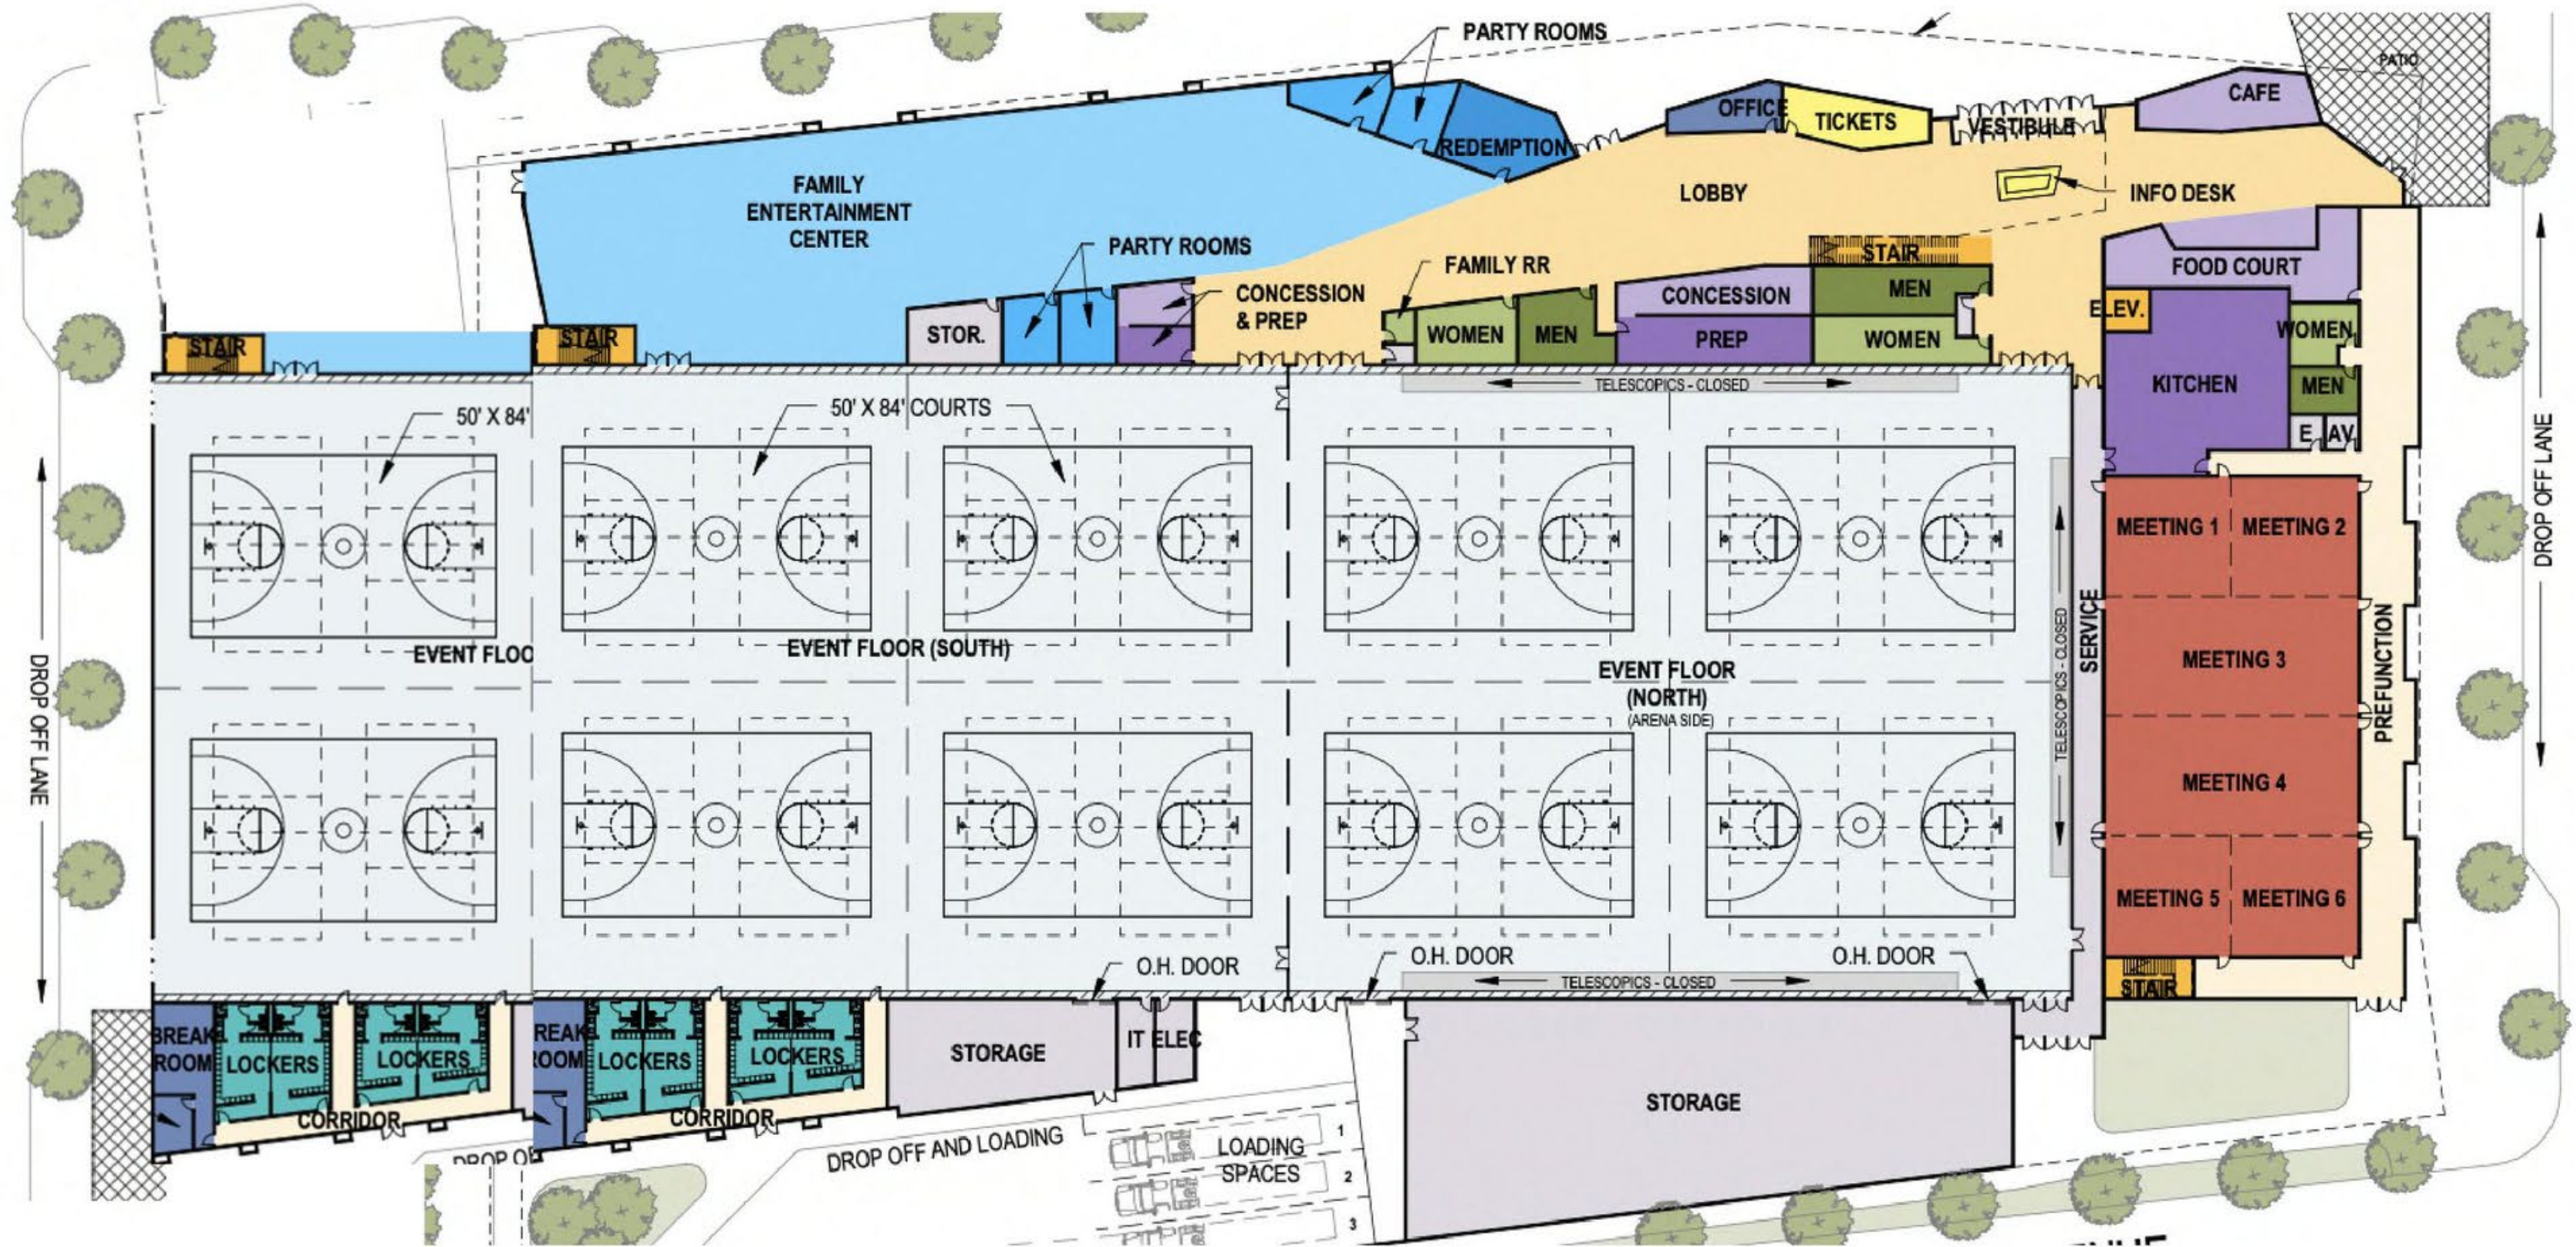

FACILITY FLOOR PLAN: INDOOR ATHLETIC FACILITY