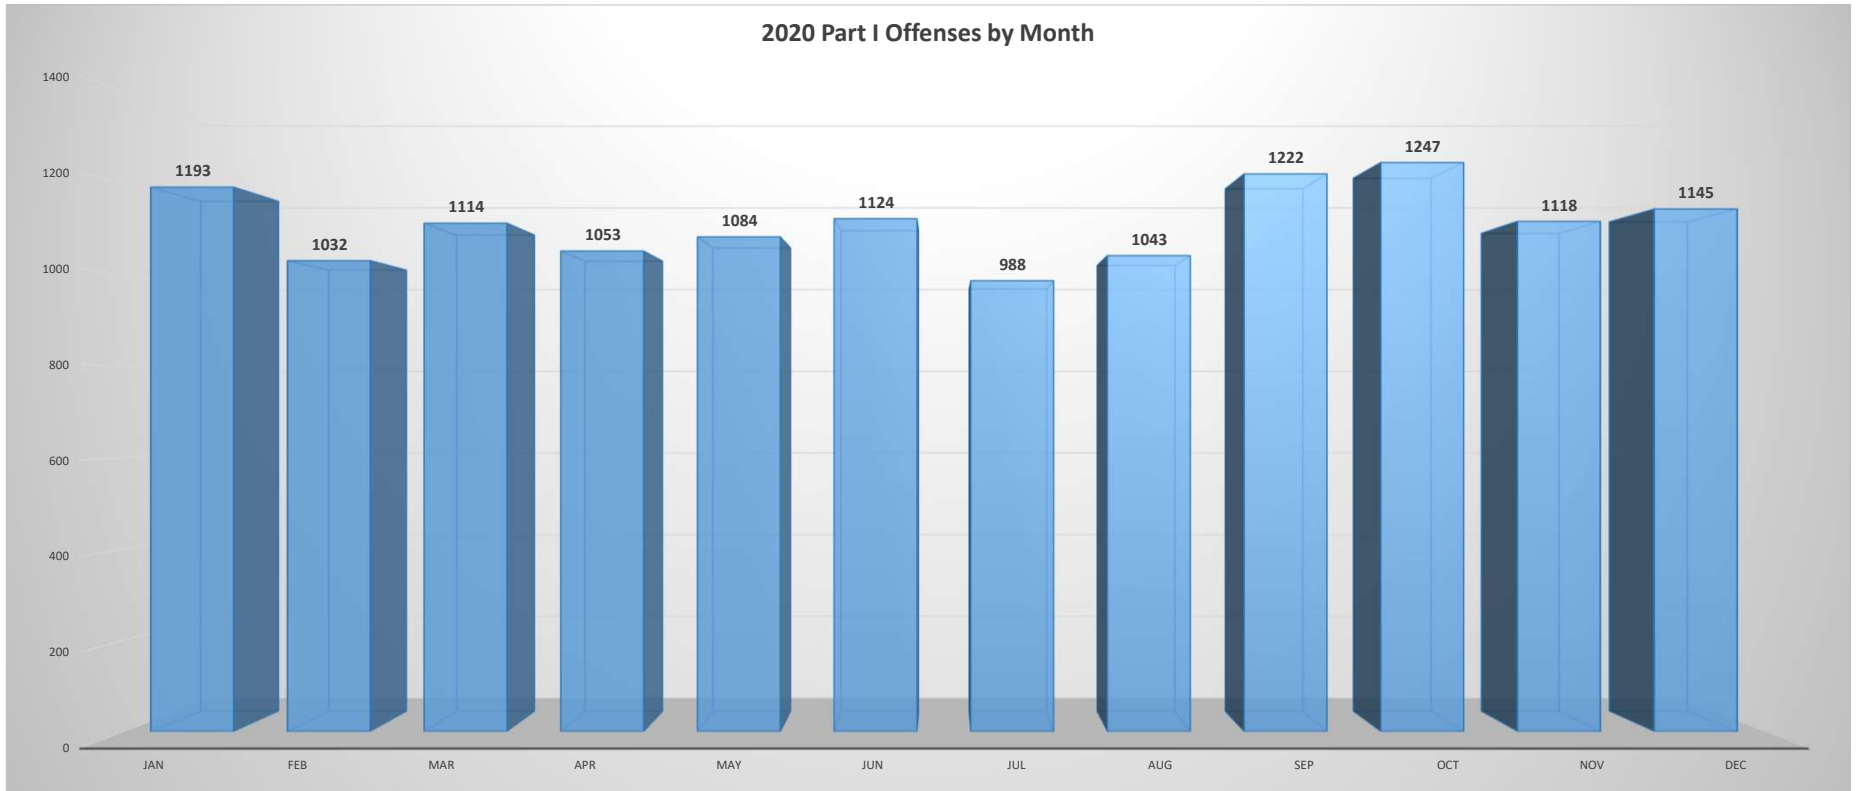

2021

2021 Part I Offenses by Month

CLR
#FORWARDTOGETHER

2020

OFFENSE	Jan	Feb	Mar	Apr	May	Jun	Jul	Aug	Sep	Oct	Nov	Dec	TOTAL
All Homicide Offenses	5	0	3	7	5	10	2	3	4	5	2	9	55
Forcible Rape	11	8	13	14	12	10	21	23	14	14	9	16	165
Robbery	18	23	29	36	30	43	25	31	37	32	27	39	370
Aggravated Assault	206	161	195	216	326	344	215	262	282	317	294	250	3068
Violent Crime	240	192	240	273	373	407	263	319	337	368	332	314	3658
Burglary/B & E	160	105	139	135	118	107	111	118	135	157	126	130	1541
Larceny	720	672	634	560	519	538	521	524	653	638	569	608	7156
Stolen Vehicle	72	64	100	85	75	72	91	82	97	84	90	92	1004
Property Crime	952	841	873	780	712	717	723	724	885	879	785	830	9701
TOTAL	1192	1033	1113	1053	1085	1124	986	1043	1222	1247	1117	1144	13359

These figures represent the data extracted from the LRPD's Records Management System and can fluctuate from month-to-month as incidents are investigated further and possibly reclassified.

2020

2020 Part I Offenses by Month