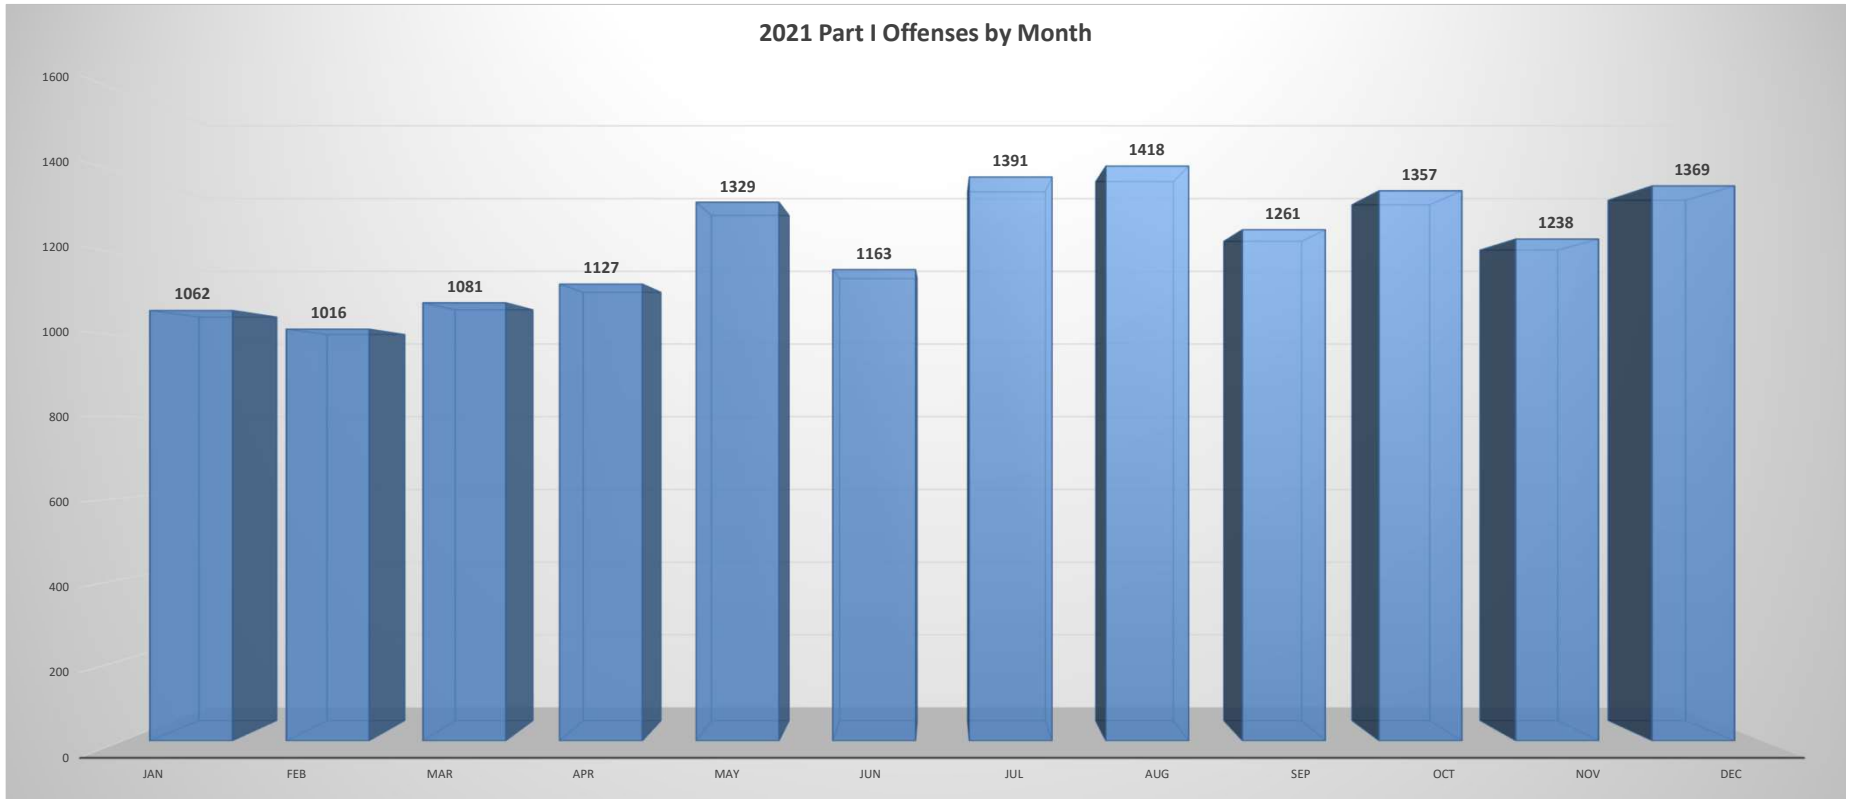

2021

OFFENSE	Jan	Feb	Mar	Apr	May	Jun	Jul	Aug	Sep	Oct	Nov	Dec	TOTAL
All Homicide Offenses	5	4	3	9	5	4	10	4	7	3	6	5	65
Forcible Rape	18	19	16	20	21	15	20	17	13	10	19	10	198
Robbery	21	23	22	20	32	25	41	32	45	60	38	37	396
Aggravated Assault	219	214	251	274	351	299	344	328	273	306	250	318	3427
Violent Crime	263	260	292	323	409	343	415	381	338	379	313	370	4086
Burglary/B & E	162	149	125	121	150	146	151	214	156	170	170	219	1933
Larceny	543	531	578	608	691	589	736	736	676	703	665	690	7746
Stolen Vehicle	94	76	86	75	79	85	89	87	91	105	90	90	1047
Property Crime	799	756	789	804	920	820	976	1037	923	978	925	999	10726
TOTAL	1062	1016	1081	1127	1329	1163	1391	1418	1261	1357	1238	1369	14812

These figures represent the data extracted from the LRPD's Records Management System and can fluctuate from month-to-month as incidents are investigated further and possibly reclassified.

CLR

#FORWARDTOGETHER

2021

2021 Part I Offenses by Month

CLR
#FORWARDTOGETHER