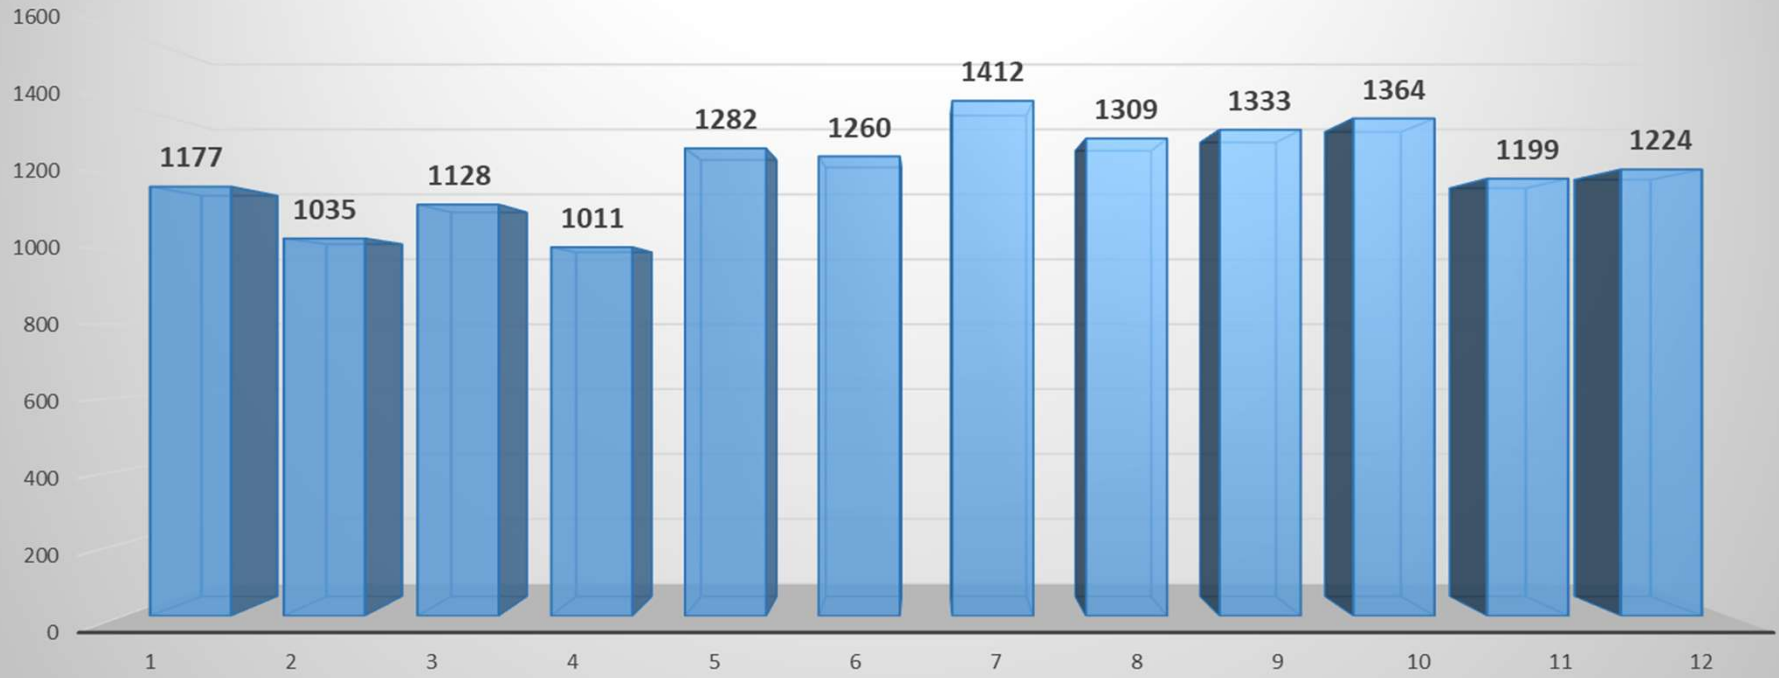

2023

OFFENSE	Jan	Feb	Mar	Apr	May	Jun	Jul	Aug	Sep	Oct	Nov	Dec	TOTAL
All Homicide Offenses	5	1	8	2	4	6	7	7	2	8	6	8	64
Forcible Rape	10	15	11	17	16	20	15	14	30	22	22	14	206
Robbery	25	39	38	41	28	36	47	39	42	40	34	39	448
Aggravated Assault	236	217	256	176	275	258	296	235	222	256	239	261	2927
Violent Crime	276	272	313	236	323	320	365	295	296	326	301	322	3645
Burglary/B & E	133	110	136	144	180	131	176	167	152	168	161	172	1830
Larceny	678	565	613	563	682	739	785	762	802	788	656	630	8263
Stolen Vehicle	90	88	66	68	97	70	86	85	83	82	81	100	996
Property Crime	901	763	815	775	959	940	1047	1014	1037	1038	898	902	11089
TOTAL	1177	1035	1128	1011	1282	1260	1412	1309	1333	1364	1199	1224	14734

These figures represent the data extracted from the LRPD's Records Management System and can fluctuate from month-to-month as incidents are investigated further and possibly reclassified.

CLR

#FORWARDTOGETHER

2023

2023 Part I Offenses by Month

CLR

#FORWARDTOGETHER