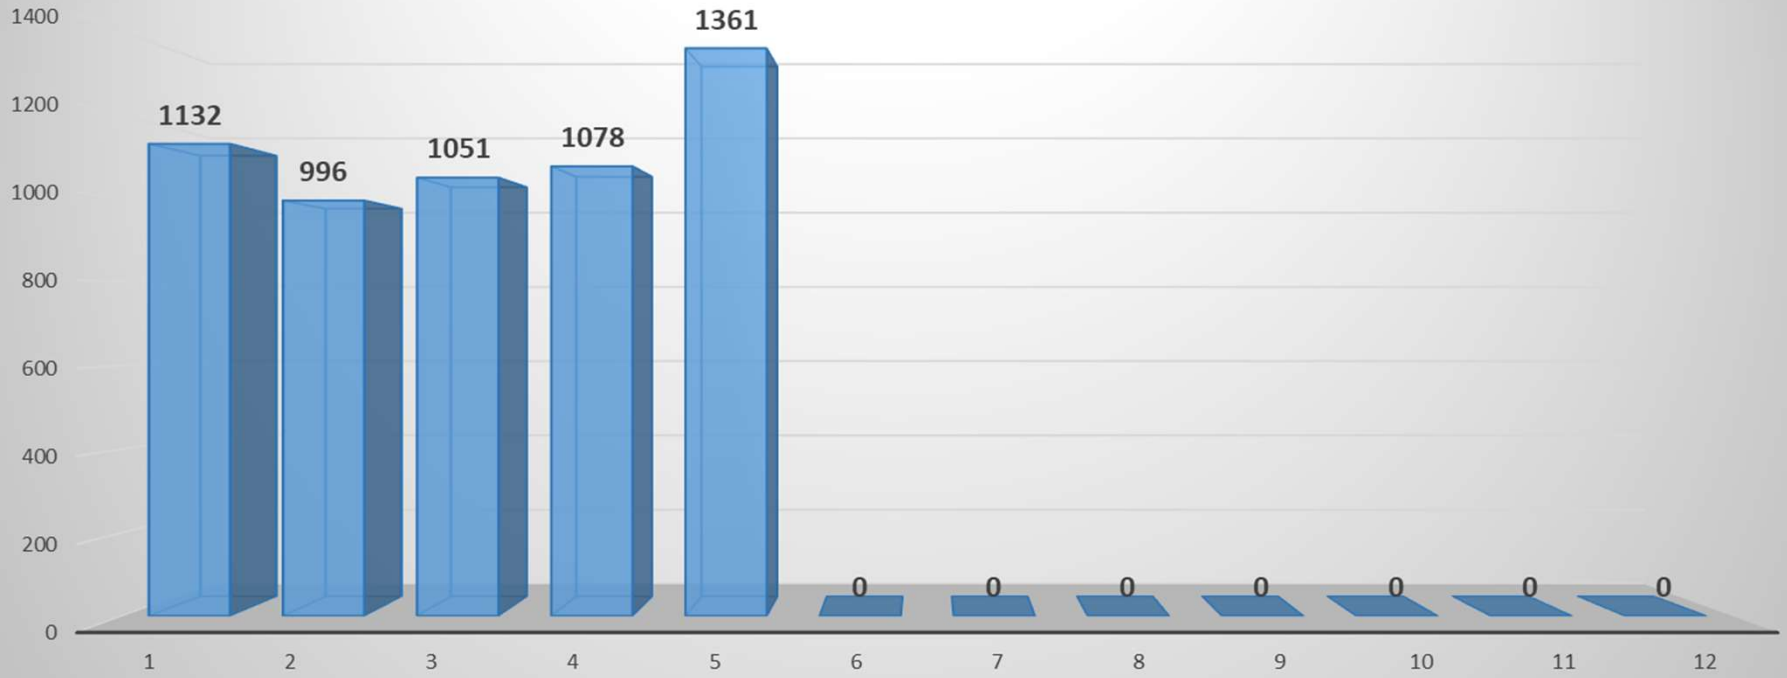

2024

OFFENSE	Jan	Feb	Mar	Apr	May	Jun	Jul	Aug	Sep	Oct	Nov	Dec	TOTAL
All Homicide Offenses	3	4	3	2	5								17
Forcible Rape	17	11	11	17	16								72
Robbery	28	24	23	28	46								149
Aggravated Assault	230	167	229	235	275								1136
Violent Crime	278	206	266	282	342	0	0	0	0	0	0	0	1374
Burglary/B & E	182	133	99	135	175								724
Larceny	583	584	609	589	772								3137
Stolen Vehicle	89	73	77	72	72								383
Property Crime	854	790	785	796	1019								4244
TOTAL	1132	996	1051	1078	1361	0	0	0	0	0	0	0	5618

These figures represent the data extracted from the LRPD's Records Management System and can fluctuate from month-to-month as incidents are investigated further and possibly reclassified.

CLR

#FORWARDTOGETHER

2024

2024 Part I Offenses by Month

CLR

#FORWARDTOGETHER