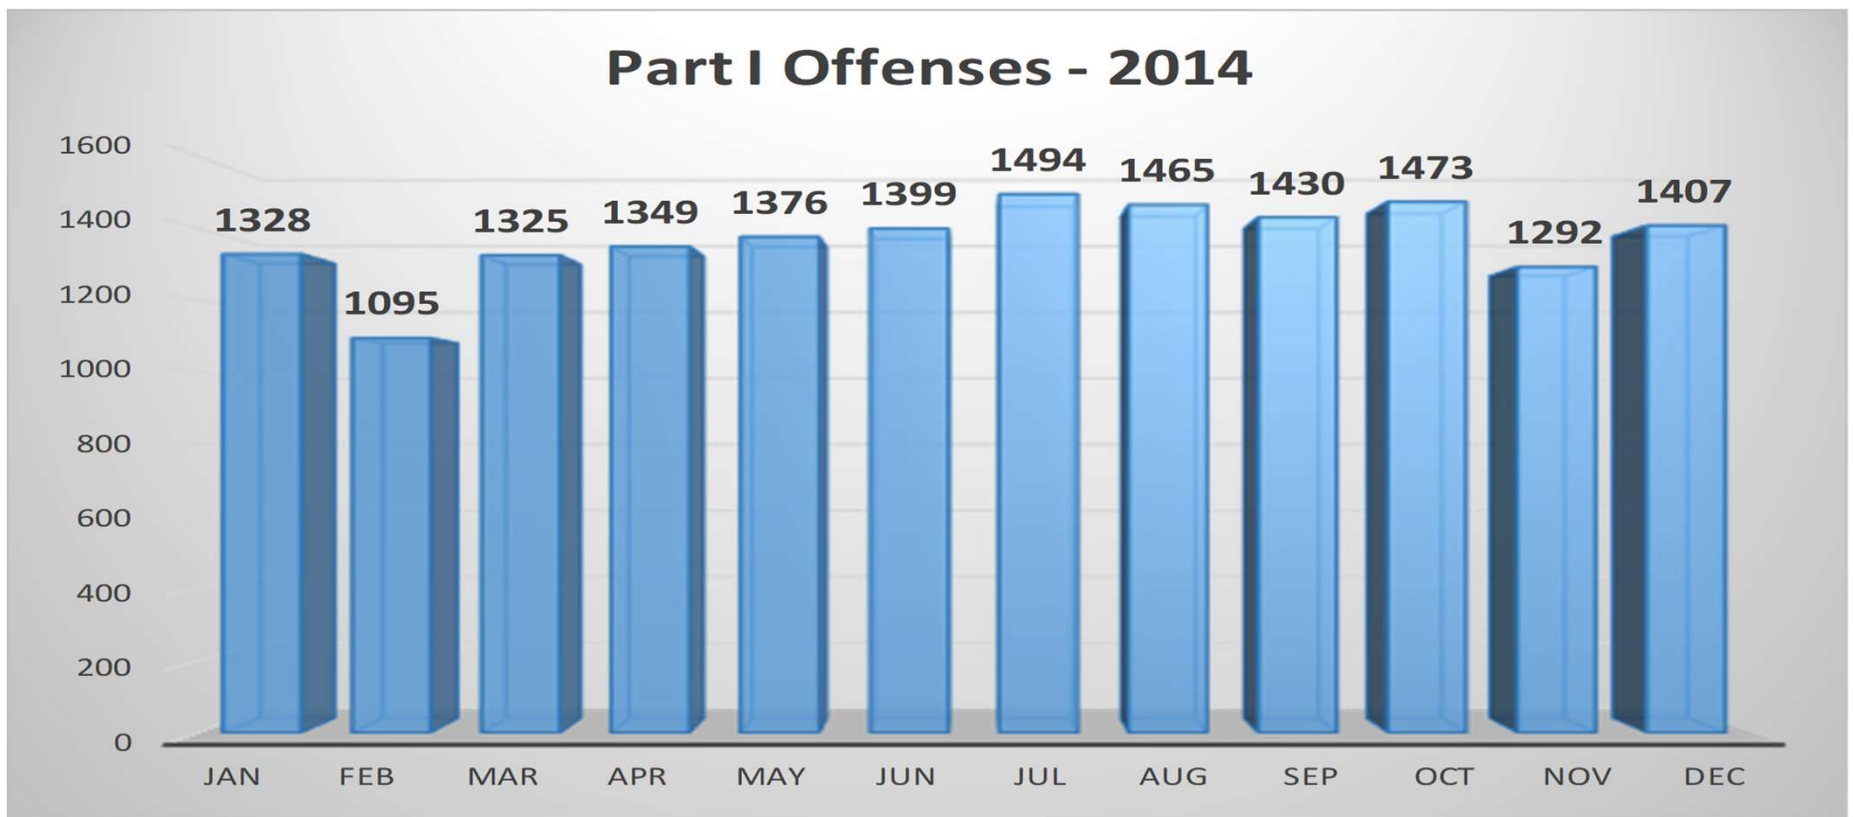

2014

OFFENSE	Jan	Feb	Mar	Apr	May	Jun	Jul	Aug	Sep	Oct	Nov	Dec	TOTAL
All Homicide Offenses	6	4	1	11	3	3	2	3	0	5	2	4	44
Forcible Rape	8	9	9	11	13	15	12	15	16	12	7	6	133
Robbery	66	68	62	61	59	48	62	63	60	70	47	75	741
Aggravated Assault	137	108	201	126	154	216	194	172	149	187	144	146	1934
Violent Crime	217	189	273	209	229	282	270	253	225	274	200	231	2852
Burglary/B & E	205	159	223	184	208	166	196	199	223	253	224	230	2470
Larceny	843	698	769	872	858	871	969	938	906	859	774	867	10224
Stolen Vehicle	63	49	60	84	81	80	59	75	76	87	94	79	887
Property Crime	1111	906	1052	1140	1147	1117	1224	1212	1205	1199	1092	1176	13581
TOTAL	1328	1095	1325	1349	1376	1399	1494	1465	1430	1473	1292	1407	16433

These figures represent the data extracted from the LRPD's Records Management System and can fluctuate from month-to-month as incidents are investigated further and possibly reclassified.

CLR

#FORWARDTOGETHER

2014

Part I Offenses - 2014

CLR

#FORWARDTOGETHER