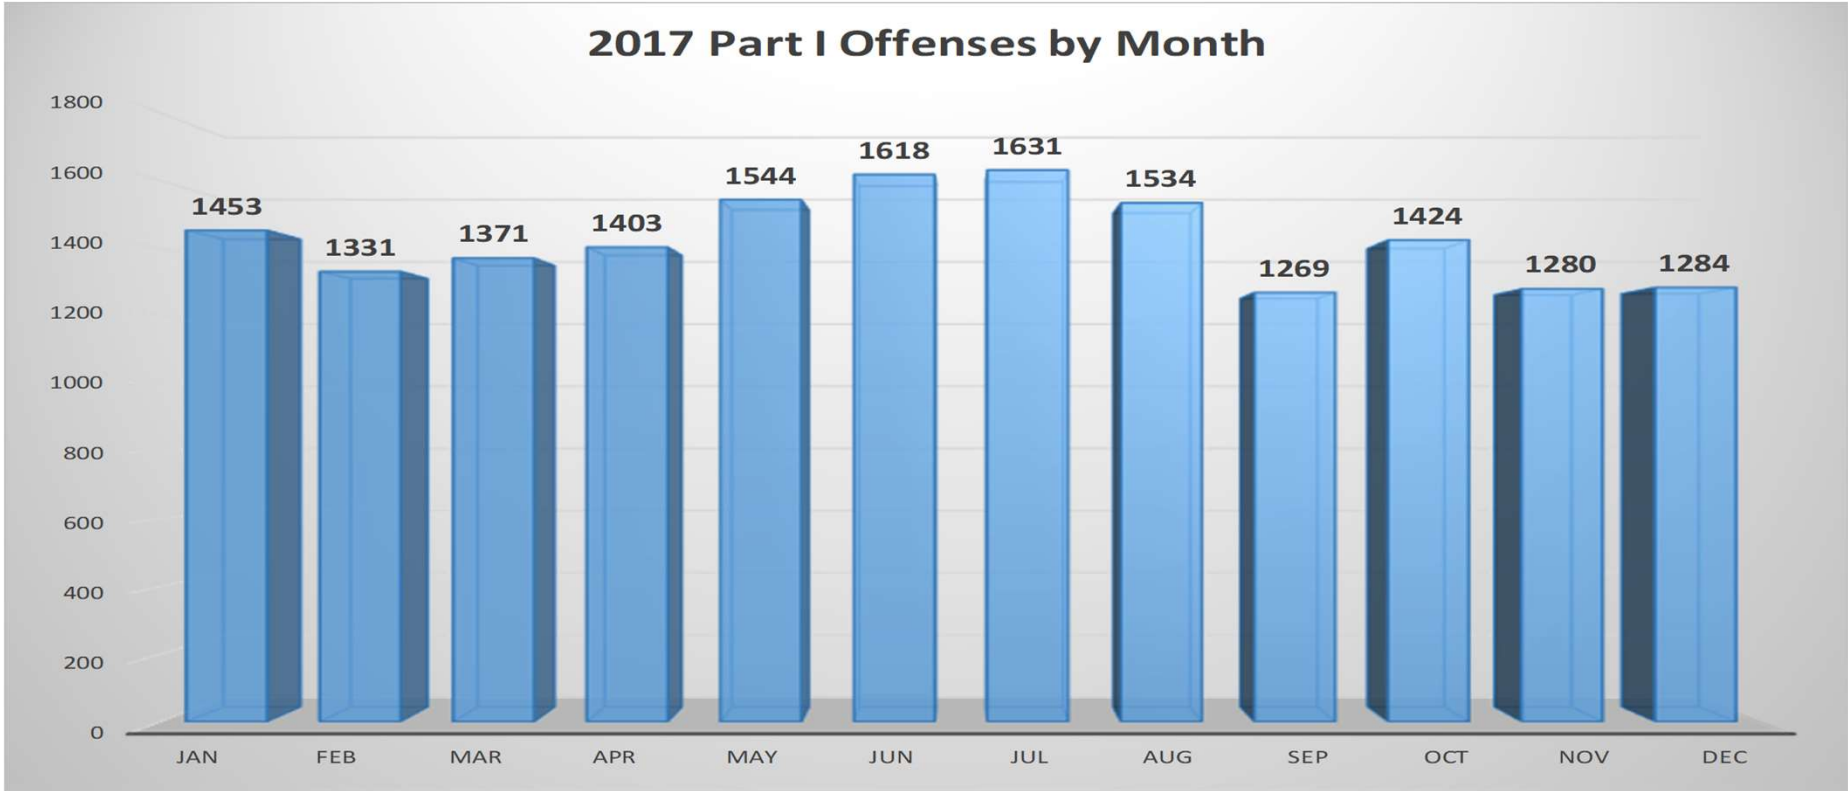

2017

OFFENSE	Jan	Feb	Mar	Apr	May	Jun	Jul	Aug	Sep	Oct	Nov	Dec	TOTAL
All Homicide Offenses	3	3	7	3	7	0	10	8	0	4	2	5	52
Forcible Rape	14	10	15	16	12	21	13	16	8	9	17	15	166
Robbery	55	35	29	45	45	46	36	52	27	32	44	53	499
Aggravated Assault	231	179	235	267	217	267	227	200	183	197	190	166	2559
Violent Crime	303	227	286	331	281	334	286	276	218	242	253	239	3276
Burglary/B & E	173	219	170	200	222	222	211	195	156	198	169	178	2313
Larceny	858	794	822	775	950	960	1023	973	813	902	773	805	10448
Stolen Vehicle	119	91	93	97	91	102	111	90	82	82	85	62	1105
Property Crime	1150	1104	1085	1072	1263	1284	1345	1258	1051	1182	1027	1045	13866
TOTAL	1453	1331	1371	1403	1544	1618	1631	1534	1269	1424	1280	1284	17142

These figures represent the data extracted from the LRPD's Records Management System and can fluctuate from month-to-month as incidents are investigated further and possibly reclassified.

CLR

#FORWARDTOGETHER

2017

2017 Part I Offenses by Month

CLR
#FORWARDTOGETHER