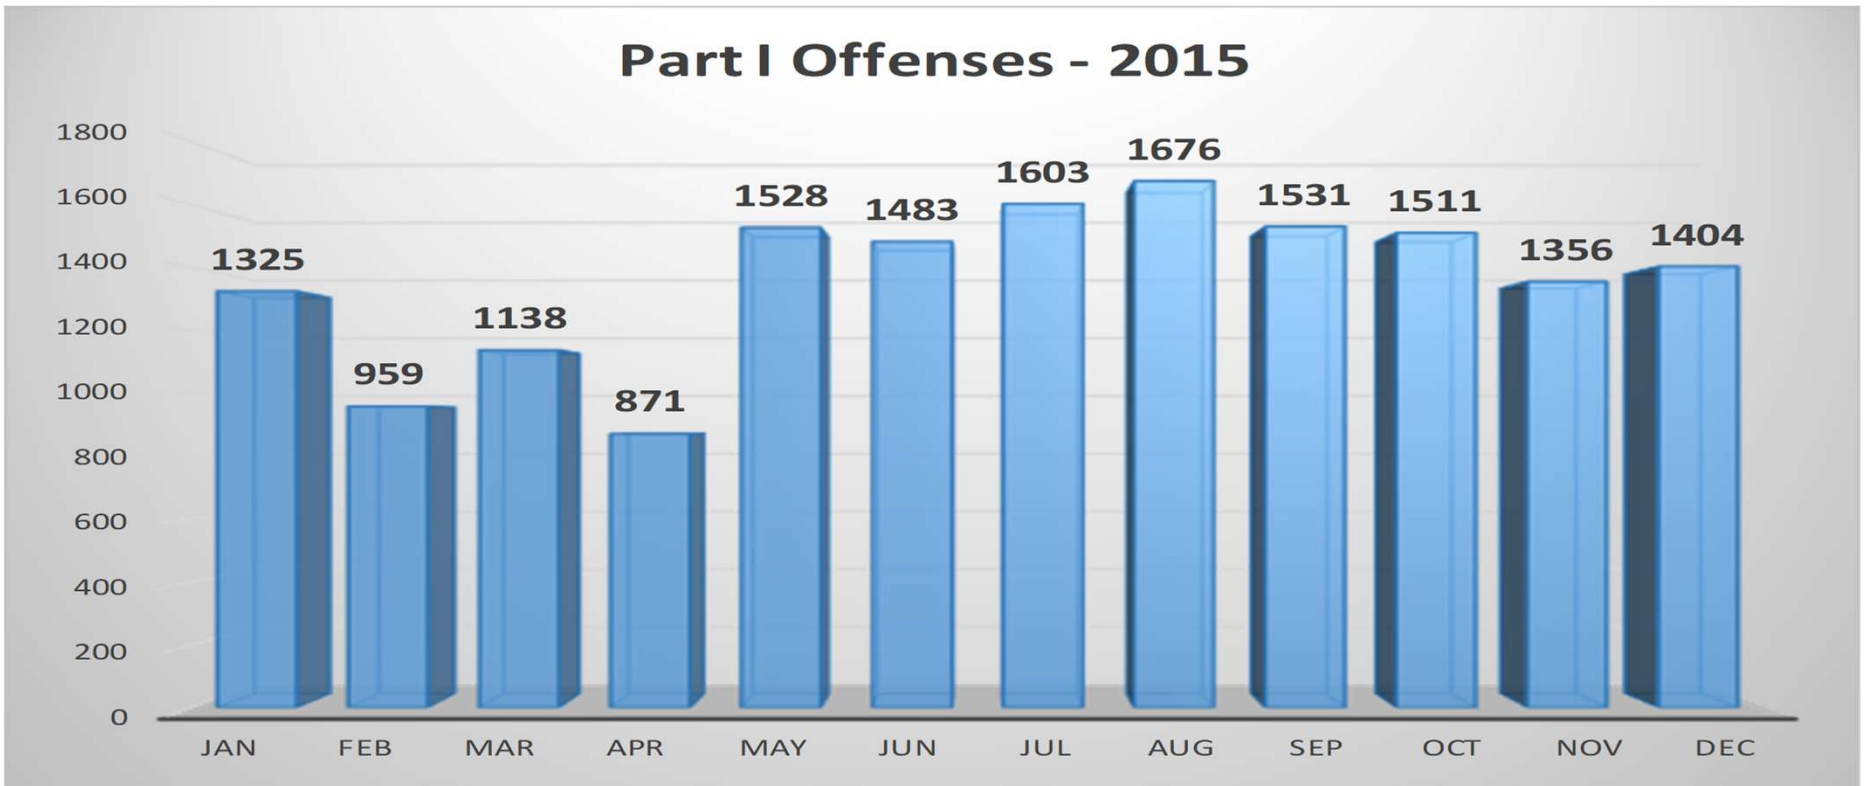

These figures represent the data extracted from the LRPD's Records Management System and can fluctuate from month-to-month as incidents are investigated further and possibly reclassified.

CLR

#FORWARDTOGETHER

2016

Part I Offenses - 2016

CLR

#FORWARDTOGETHER

2015

OFFENSE	Jan	Feb	Mar	Apr	May	Jun	Jul	Aug	Sep	Oct	Nov	Dec	TOTAL
All Homicide Offenses	2	3	0	5	1	2	4	2	4	0	4	3	30
Forcible Rape	11	7	10	10	21	11	13	20	15	20	9	13	160
Robbery	83	43	45	26	65	50	63	65	68	64	55	52	679
Aggravated Assault	108	86	119	106	202	160	193	234	256	190	160	191	2005
Violent Crime	204	139	174	147	289	223	273	321	343	274	228	259	2874
Burglary/B & E	261	156	176	116	185	175	188	215	199	226	198	189	2284
Larceny	798	604	718	541	1008	1025	1078	1059	901	921	850	878	10381
Stolen Vehicle	62	60	70	67	46	60	64	81	88	90	80	78	846
Property Crime	1121	820	964	724	1239	1260	1330	1355	1188	1237	1128	1145	13511
TOTAL	1325	959	1138	871	1528	1483	1603	1676	1531	1511	1356	1404	16385

These figures represent the data extracted from the LRPD's Records Management System and can fluctuate from month-to-month as incidents are investigated further and possibly reclassified.

2015

Part I Offenses - 2015

CLR

#FORWARDTOGETHER

2014

OFFENSE	Jan	Feb	Mar	Apr	May	Jun	Jul	Aug	Sep	Oct	Nov	Dec	TOTAL
All Homicide Offenses	6	4	1	11	3	3	2	3	0	5	2	4	44
Forcible Rape	8	9	9	11	13	15	12	15	16	12	7	6	133
Robbery	66	68	62	61	59	48	62	63	60	70	47	75	741
Aggravated Assault	137	108	201	126	154	216	194	172	149	187	144	146	1934
Violent Crime	217	189	273	209	229	282	270	253	225	274	200	231	2852
Burglary/B & E	205	159	223	184	208	166	196	199	223	253	224	230	2470
Larceny	843	698	769	872	858	871	969	938	906	859	774	867	10224
Stolen Vehicle	63	49	60	84	81	80	59	75	76	87	94	79	887
Property Crime	1111	906	1052	1140	1147	1117	1224	1212	1205	1199	1092	1176	13581
TOTAL	1328	1095	1325	1349	1376	1399	1494	1465	1430	1473	1292	1407	16433