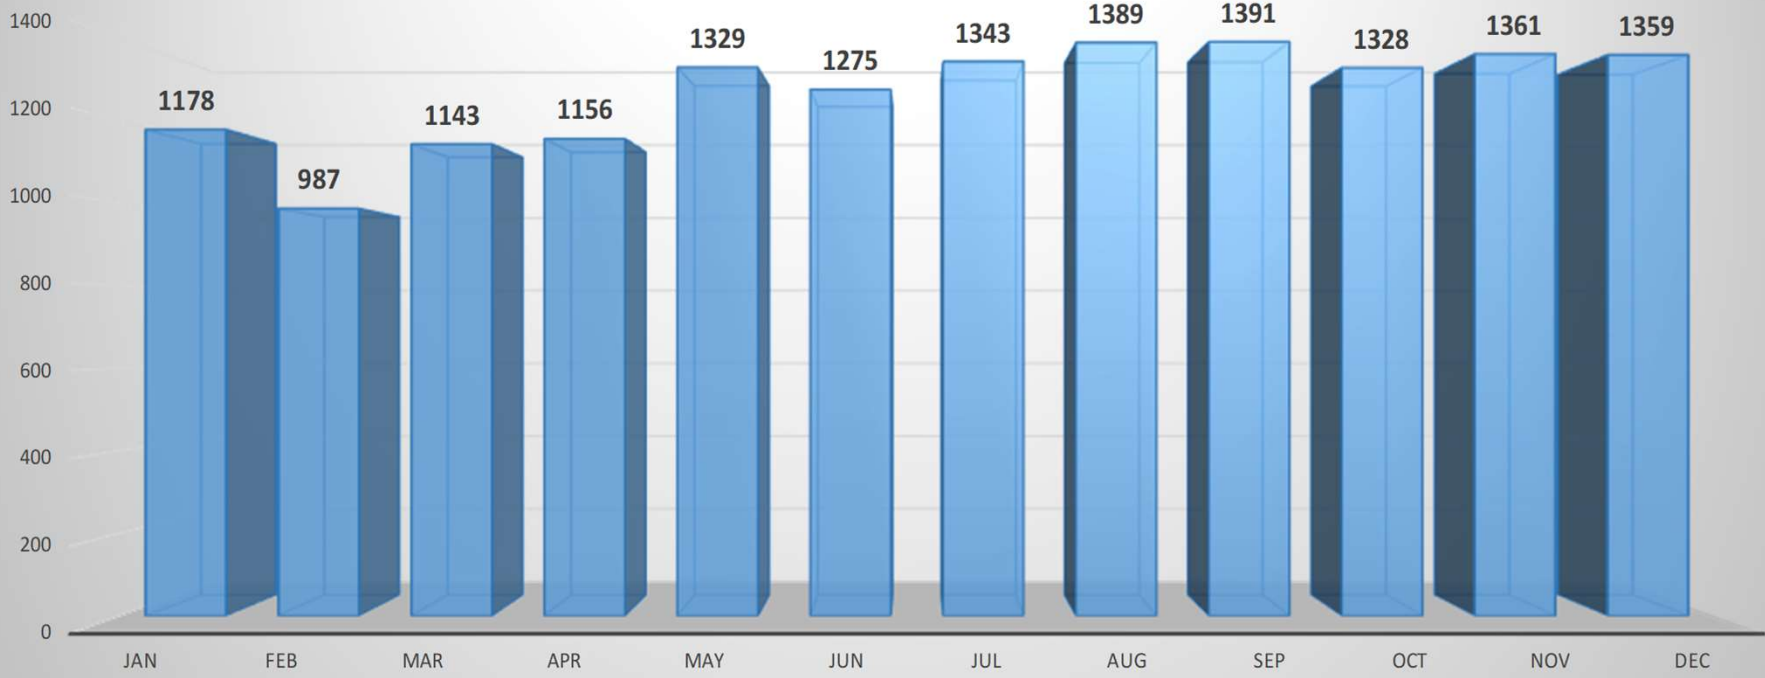

These figures represent the data extracted from the LRPD's Records Management System and can fluctuate from month-to-month as incidents are investigated further and possibly reclassified.

2020

2020 Part I Offenses by Month

CLR
#FORWARDTOGETHER

2019

OFFENSE	Jan	Feb	Mar	Apr	May	Jun	Jul	Aug	Sep	Oct	Nov	Dec	TOTAL
All Homicide Offenses	9	3	2	2	2	4	4	5	7	0	4	1	43
Forcible Rape	17	14	21	17	15	17	12	8	22	22	9	17	191
Robbery	28	37	26	20	32	33	31	34	34	39	45	37	396
Aggravated Assault	195	135	175	244	229	213	253	208	211	139	219	164	2385
Violent Crime	249	189	224	283	278	267	300	255	274	200	277	219	3015
Burglary/B & E	122	106	117	135	170	165	156	174	181	144	156	151	1777
Larceny	717	626	717	669	794	756	808	876	824	900	830	895	9412
Stolen Vehicle	90	66	85	69	87	87	79	84	112	84	98	94	1035
Property Crime	929	798	919	873	1051	1008	1043	1134	1117	1128	1084	1140	12224
TOTAL	1178	987	1143	1156	1329	1275	1343	1389	1391	1328	1361	1359	15239

These figures represent the data extracted from the LRPD's Records Management System and can fluctuate from month-to-month as incidents are investigated further and possibly reclassified.

CLR

#FORWARDTOGETHER

2019

2019 Part I Offenses by Month

CLR

#FORWARDTOGETHER

2018

OFFENSE	Jan	Feb	Mar	Apr	May	Jun	Jul	Aug	Sep	Oct	Nov	Dec	TOTAL
All Homicide Offenses	3	2	7	3	4	2	2	2	3	1	10	3	42
Forcible Rape	15	14	18	22	12	27	13	14	14	17	12	13	191
Robbery	31	19	24	16	30	26	27	40	46	30	39	37	365
Aggravated Assault	189	112	176	184	200	168	211	226	231	203	184	164	2248
Violent Crime	238	147	225	225	246	223	253	282	294	251	245	217	2846
Burglary/B & E	169	153	132	146	172	172	198	172	190	171	168	115	1958
Larceny	762	642	720	740	905	889	845	999	874	940	845	774	9935
Stolen Vehicle	77	78	60	80	102	113	75	111	99	108	100	98	1101
Property Crime	1008	873	912	966	1179	1174	1118	1282	1163	1219	1113	987	12994
TOTAL	1246	1020	1137	1191	1425	1397	1371	1564	1457	1470	1358	1204	15840