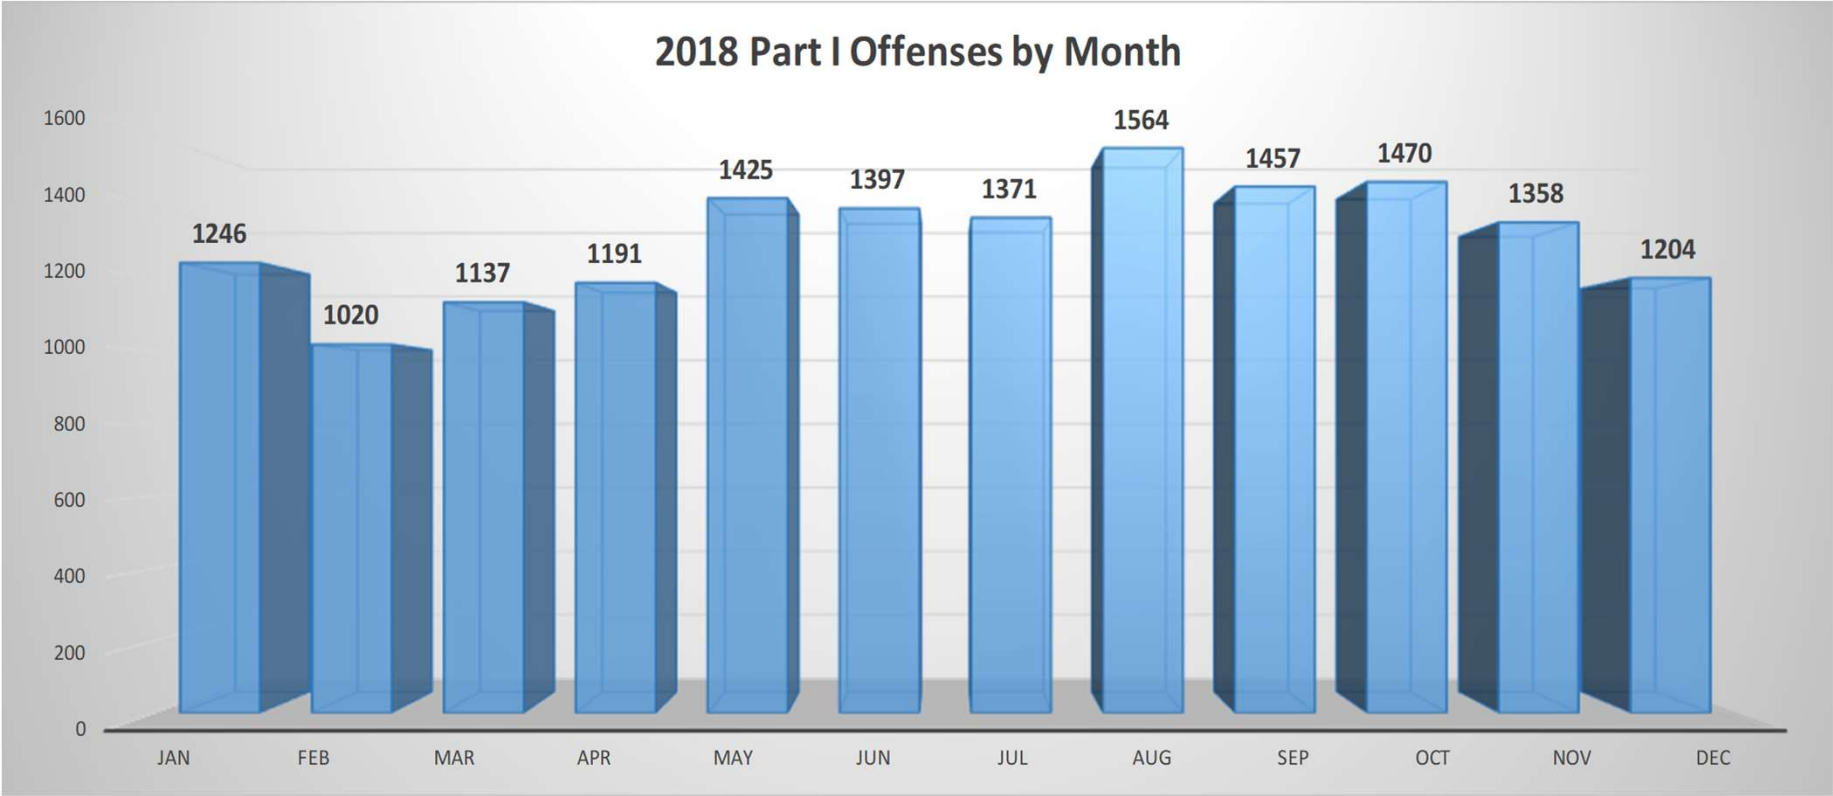

2018

OFFENSE	Jan	Feb	Mar	Apr	May	Jun	Jul	Aug	Sep	Oct	Nov	Dec	TOTAL
All Homicide Offenses	3	2	7	3	4	2	2	2	3	1	10	3	42
Forcible Rape	15	14	18	22	12	27	13	14	14	17	12	13	191
Robbery	31	19	24	16	30	26	27	40	46	30	39	37	365
Aggravated Assault	189	112	176	184	200	168	211	226	231	203	184	164	2248
Violent Crime	238	147	225	225	246	223	253	282	294	251	245	217	2846
Burglary/B & E	169	153	132	146	172	172	198	172	190	171	168	115	1958
Larceny	762	642	720	740	905	889	845	999	874	940	845	774	9935
Stolen Vehicle	77	78	60	80	102	113	75	111	99	108	100	98	1101
Property Crime	1008	873	912	966	1179	1174	1118	1282	1163	1219	1113	987	12994
TOTAL	1246	1020	1137	1191	1425	1397	1371	1564	1457	1470	1358	1204	15840

These figures represent the data extracted from the LRPD's Records Management System and can fluctuate from month-to-month as incidents are investigated further and possibly reclassified.

CLR

#FORWARDTOGETHER

2018

2018 Part I Offenses by Month

CLR

#FORWARDTOGETHER