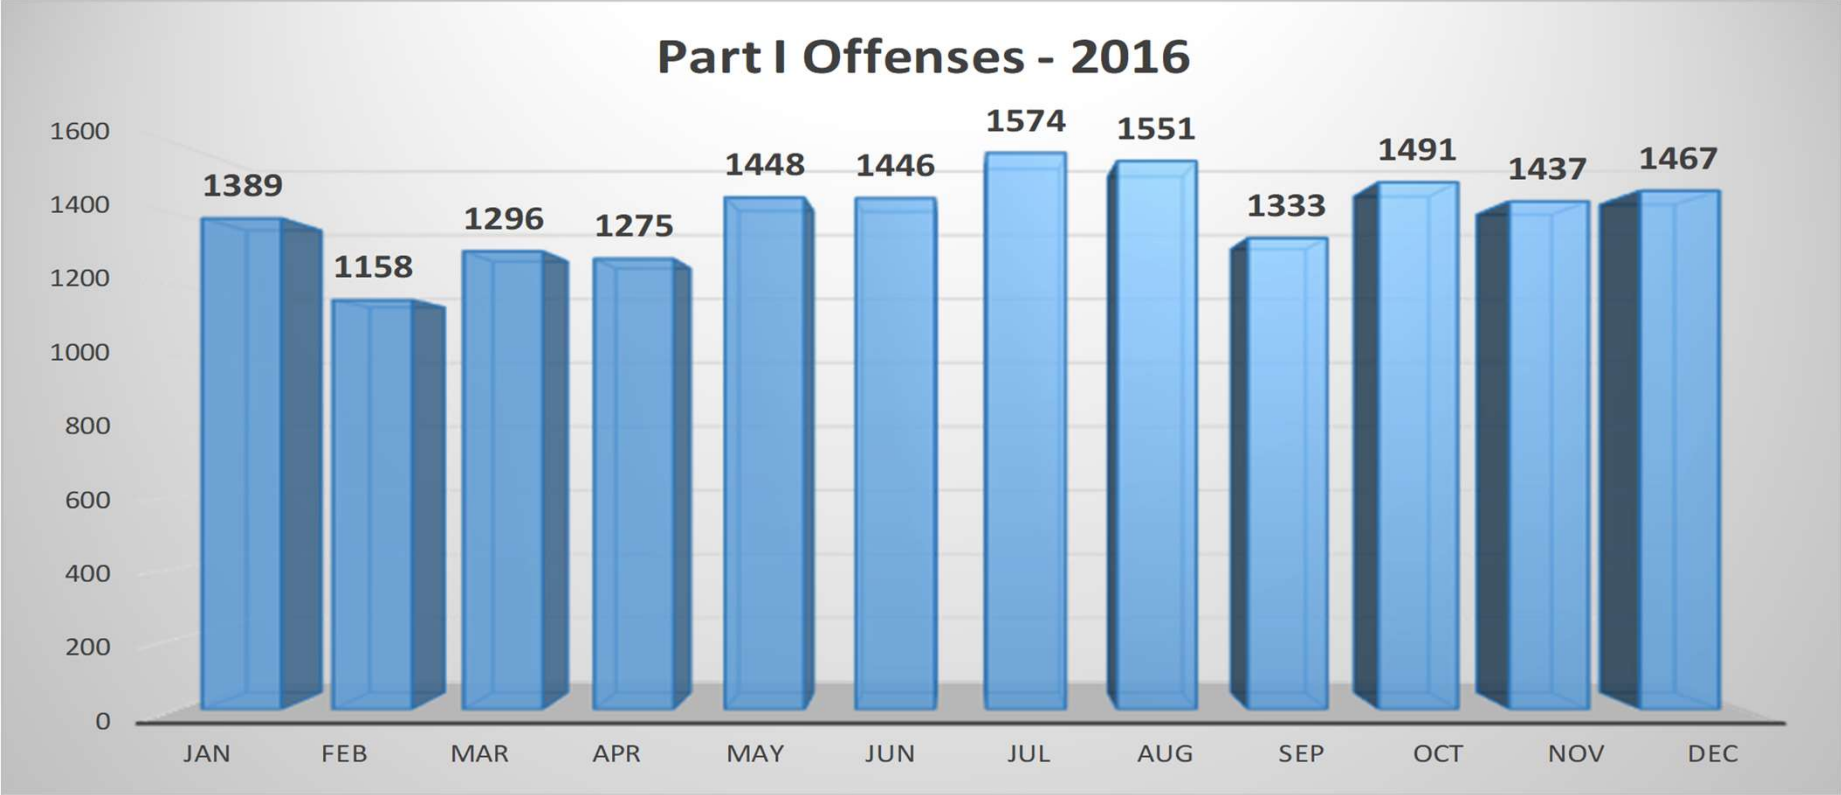

2016

OFFENSE	Jan	Feb	Mar	Apr	May	Jun	Jul	Aug	Sep	Oct	Nov	Dec	TOTAL
All Homicide Offenses	5	2	0	3	2	4	2	3	7	2	8	4	42
Forcible Rape	14	11	15	9	12	9	15	11	12	19	7	9	143
Robbery	64	39	46	36	72	51	64	49	42	73	75	48	659
Aggravated Assault	219	146	179	151	159	184	205	187	158	195	211	230	2224
Violent Crime	302	198	240	199	245	248	286	250	219	289	301	291	3068
Burglary/B & E	166	134	152	136	196	192	191	220	191	182	224	241	2225
Larceny	810	748	818	846	929	895	999	966	833	910	823	838	10415
Stolen Vehicle	111	78	86	94	78	111	98	115	90	110	89	97	1157
Property Crime	1087	960	1056	1076	1203	1198	1288	1301	1114	1202	1136	1176	13797
TOTAL	1389	1158	1296	1275	1448	1446	1574	1551	1333	1491	1437	1467	16865

These figures represent the data extracted from the LRPD's Records Management System and can fluctuate from month-to-month as incidents are investigated further and possibly reclassified.

CLR

#FORWARDTOGETHER

2016

Part I Offenses - 2016

CLR

#FORWARDTOGETHER