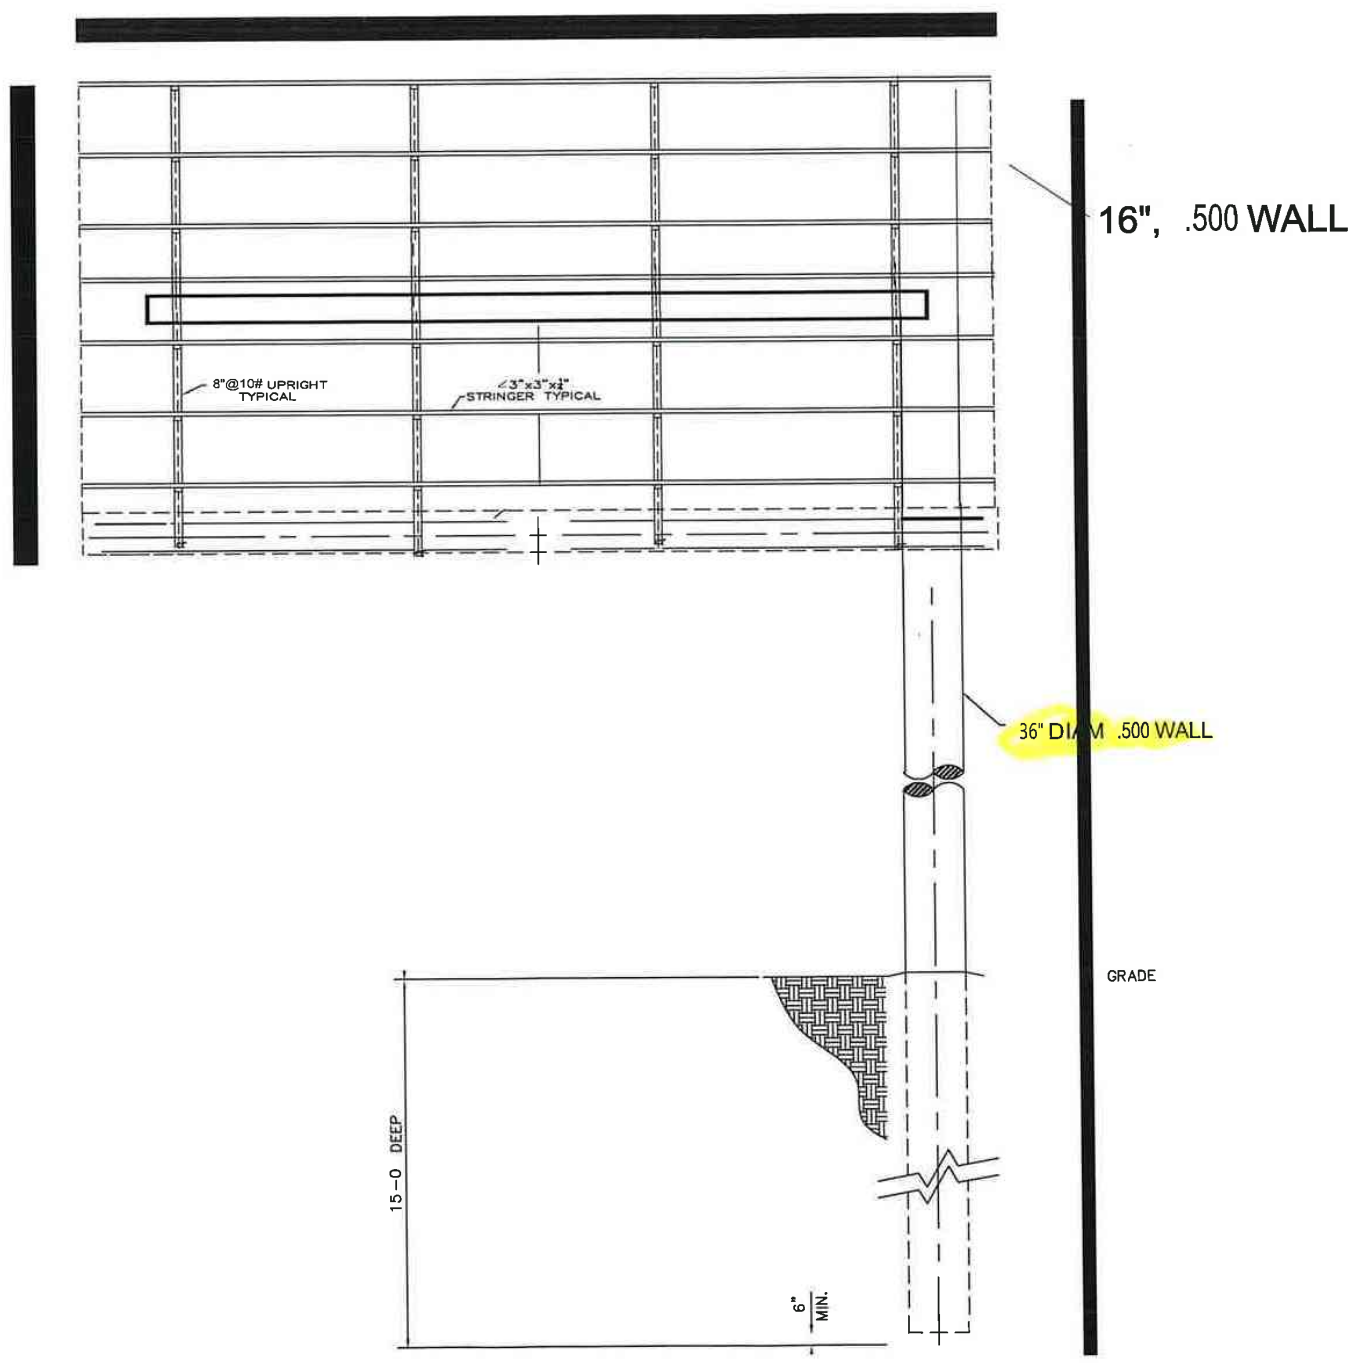

24'

35'0AH

12'

Sketch Map
City of Little Rock Planning & Development

Case No: Z-5258-G Sketch Map 2 of 2
Name: Rowan Development
Location: 12210 W. Markham St.

Title: PCD