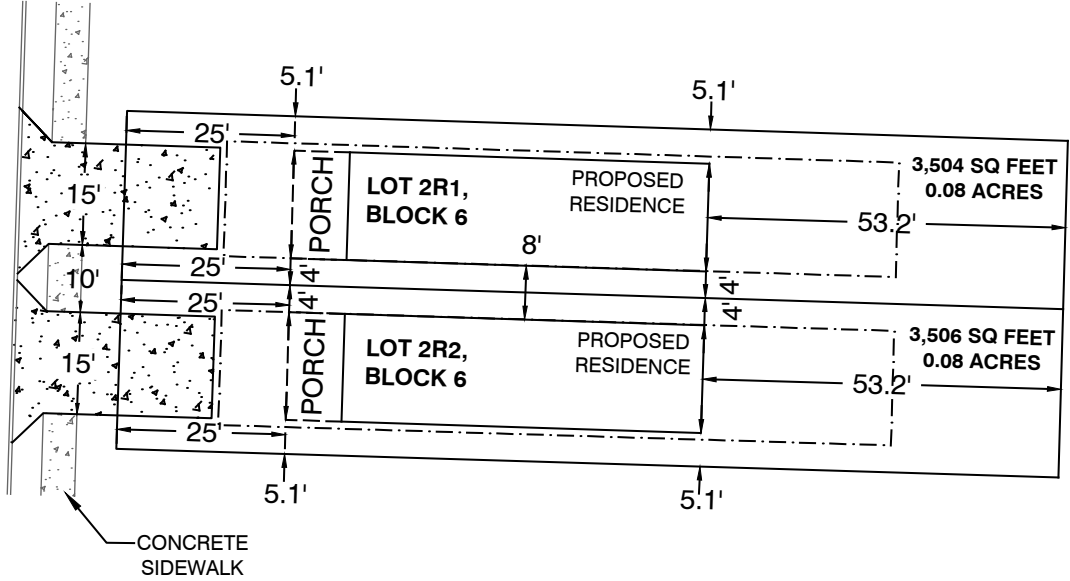

COLLEGE STREET - (60' R/W)

20' ALLEY

Sketch Map

City of Little Rock Planning & Development

Case No: Z-10129 Sketch 1 of 3
Name: Orndorff #4
Location: 1207 College St.

Title: PD-R