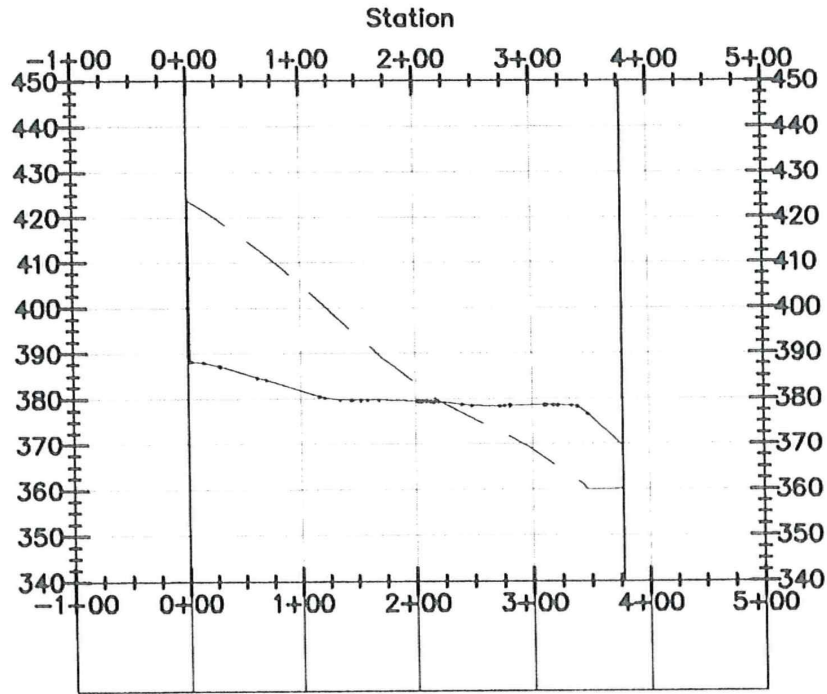

Alignment – NS XS PROFILE

Alignment – EW XS PROFILE

Sketch Map

City of Little Rock Planning & Development

Case No: Z-10106 Sketch 2 of 2

Name: Anchor Realty Investments

Location: 13240 Cantrell Rd.

Title: PCD