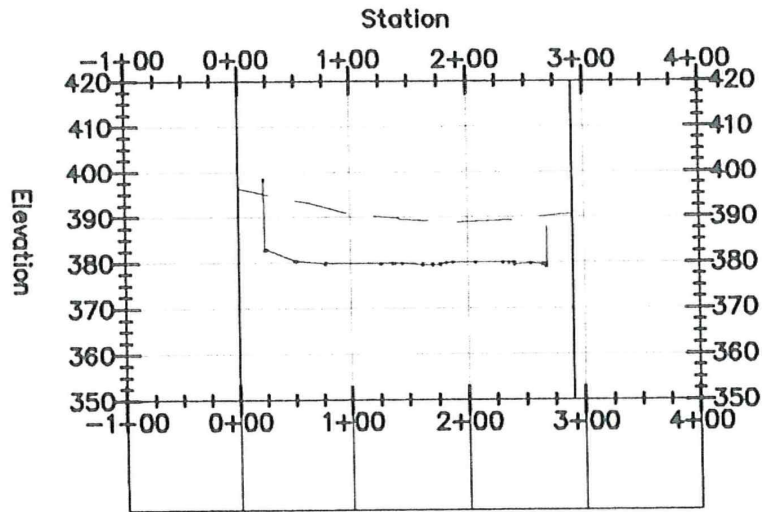

Alignment – NS XS PROFILE

Alignment – EW XS PROFILE

Sketch Map

City of Little Rock Planning & Development

Case No: Z-10106 Sketch 2 of 2

Name: Anchor Realty Investments

Location: 13240 Cantrell Rd.

Title: PCD