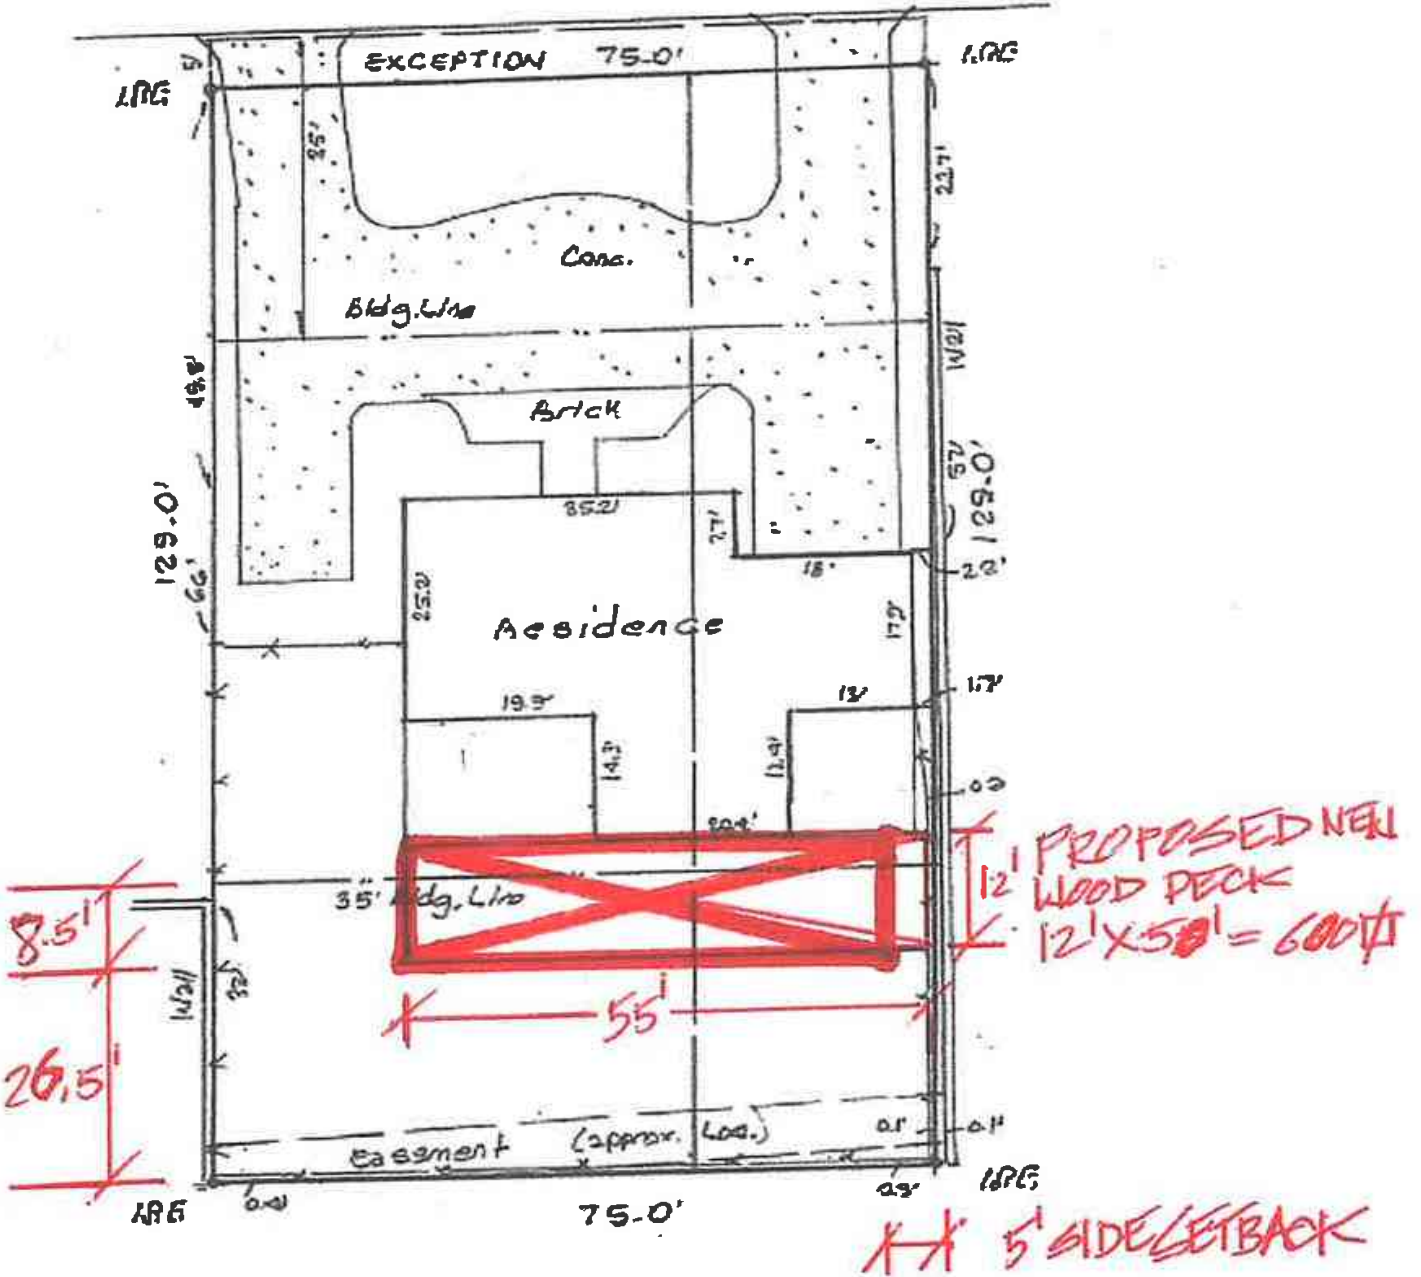

CANTRELL ROAD

Sketch Map

City of Little Rock Planning & Development

Case No: Z-10091

Name: Oliver Residence Deck

Location: 6223 Cantrell Rd.

Title: Side Yard Setback