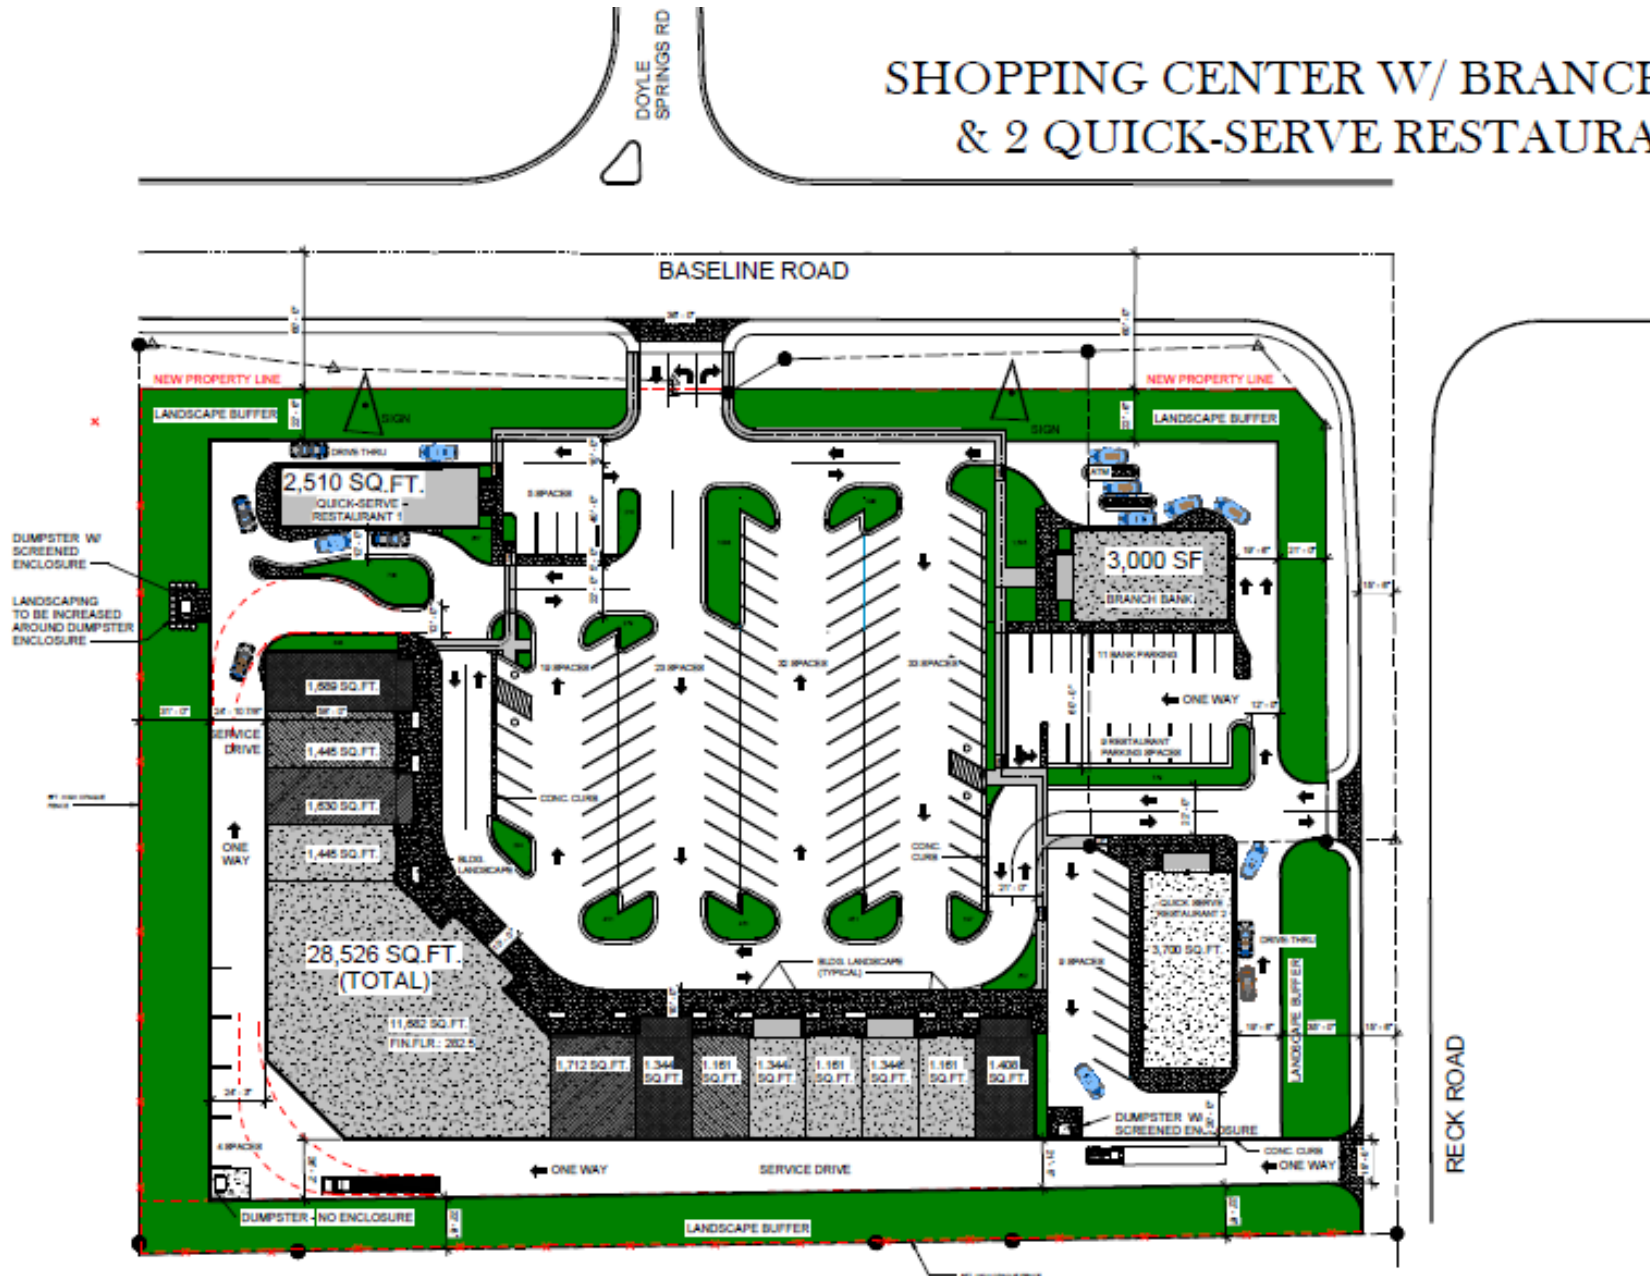

SHOPPING CENTER W/ BRANCH BANK & 2 QUICK-SERVE RESTAURANTS

Sketch

City of Little Rock Planning & Development

Case No: Z-8259-A
Name: Baseline Road Shopping Center
Location: 4501 Baseline Road

Title: Rezoning to PCD