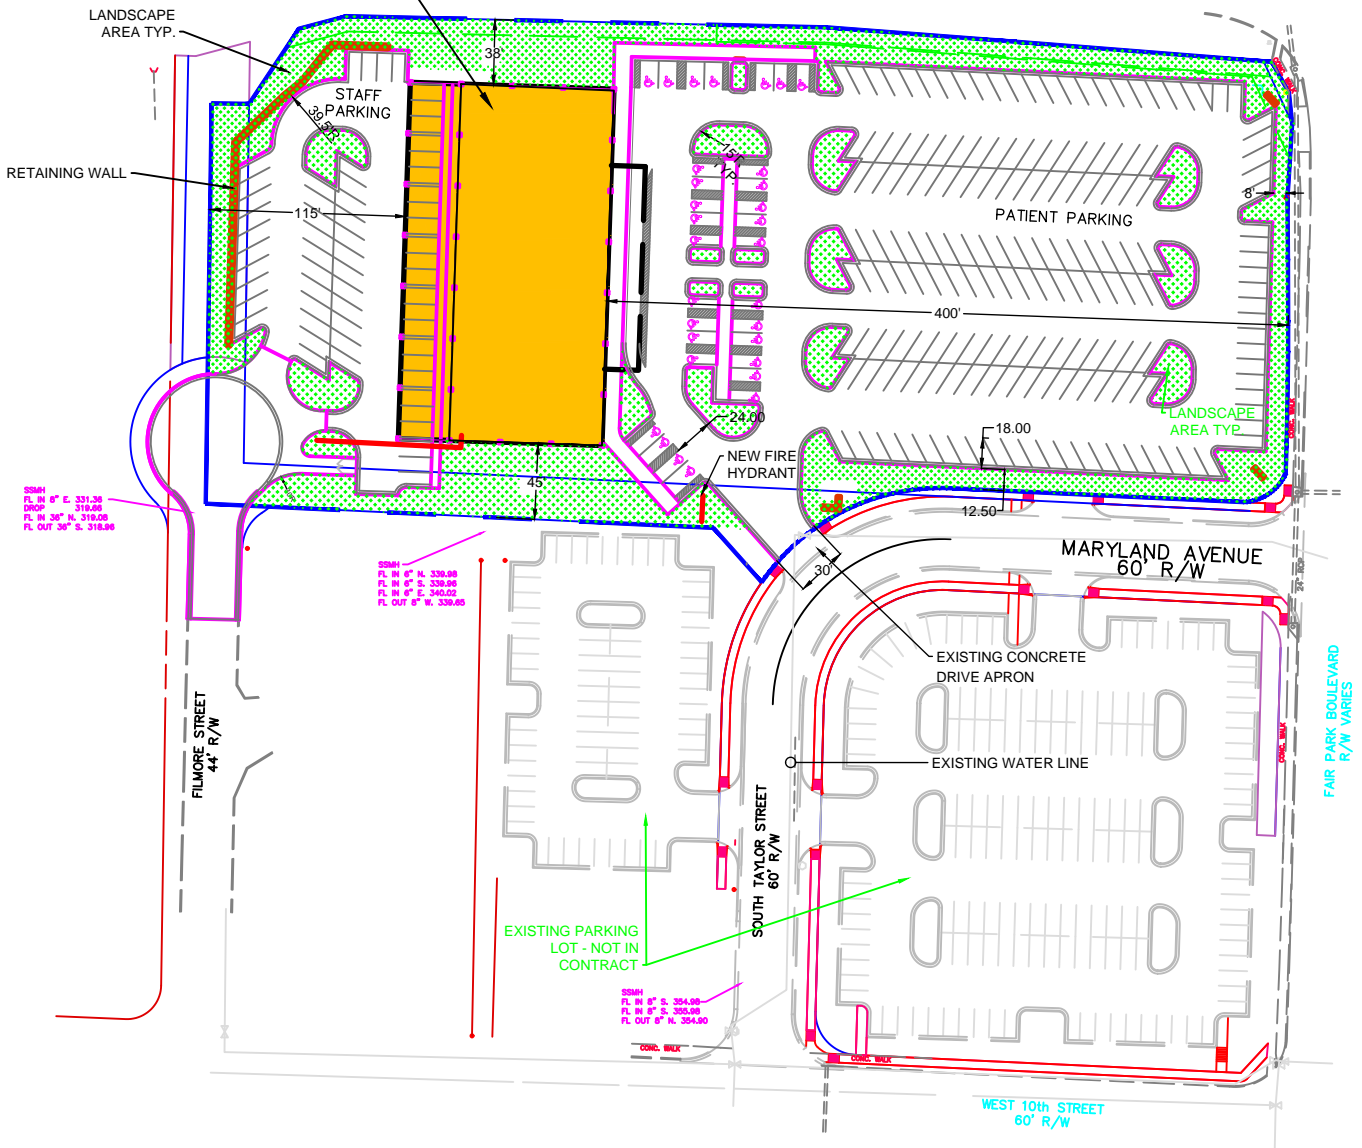

**Proposed New Medical  
Office Building  
120' X 210', 4 Story  
Max Height 64'  
Above the First Floor  
on East Side of Bldg.**

**I-630 R/W VARIES**

# Sketch

City of Little Rock Planning & Development

Case No: **Z-8472-C**

Name: Mid-Town at Fair Park

Location: on the Southwest Corner of I-630  
and Fair Park Boulevard

Issue: PCD