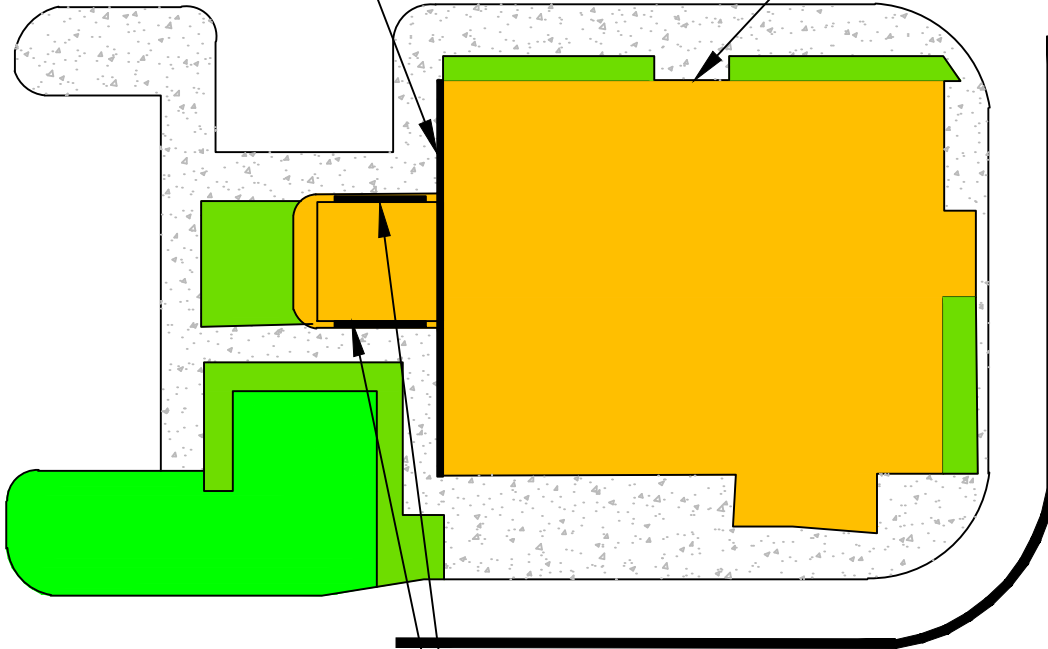

Taco 4 Life
Restaurant

SHACKLEFORD ROAD

Sketch

City of Little Rock Planning & Development

Case No: **Z-4923-S**

Name: Shacklford Crossing Lot 4D Taco 4 Life

Location: 2630 South Shackelford Road

Issue: Revised Short-form PCD
to allow the placement of additional
signage on the building