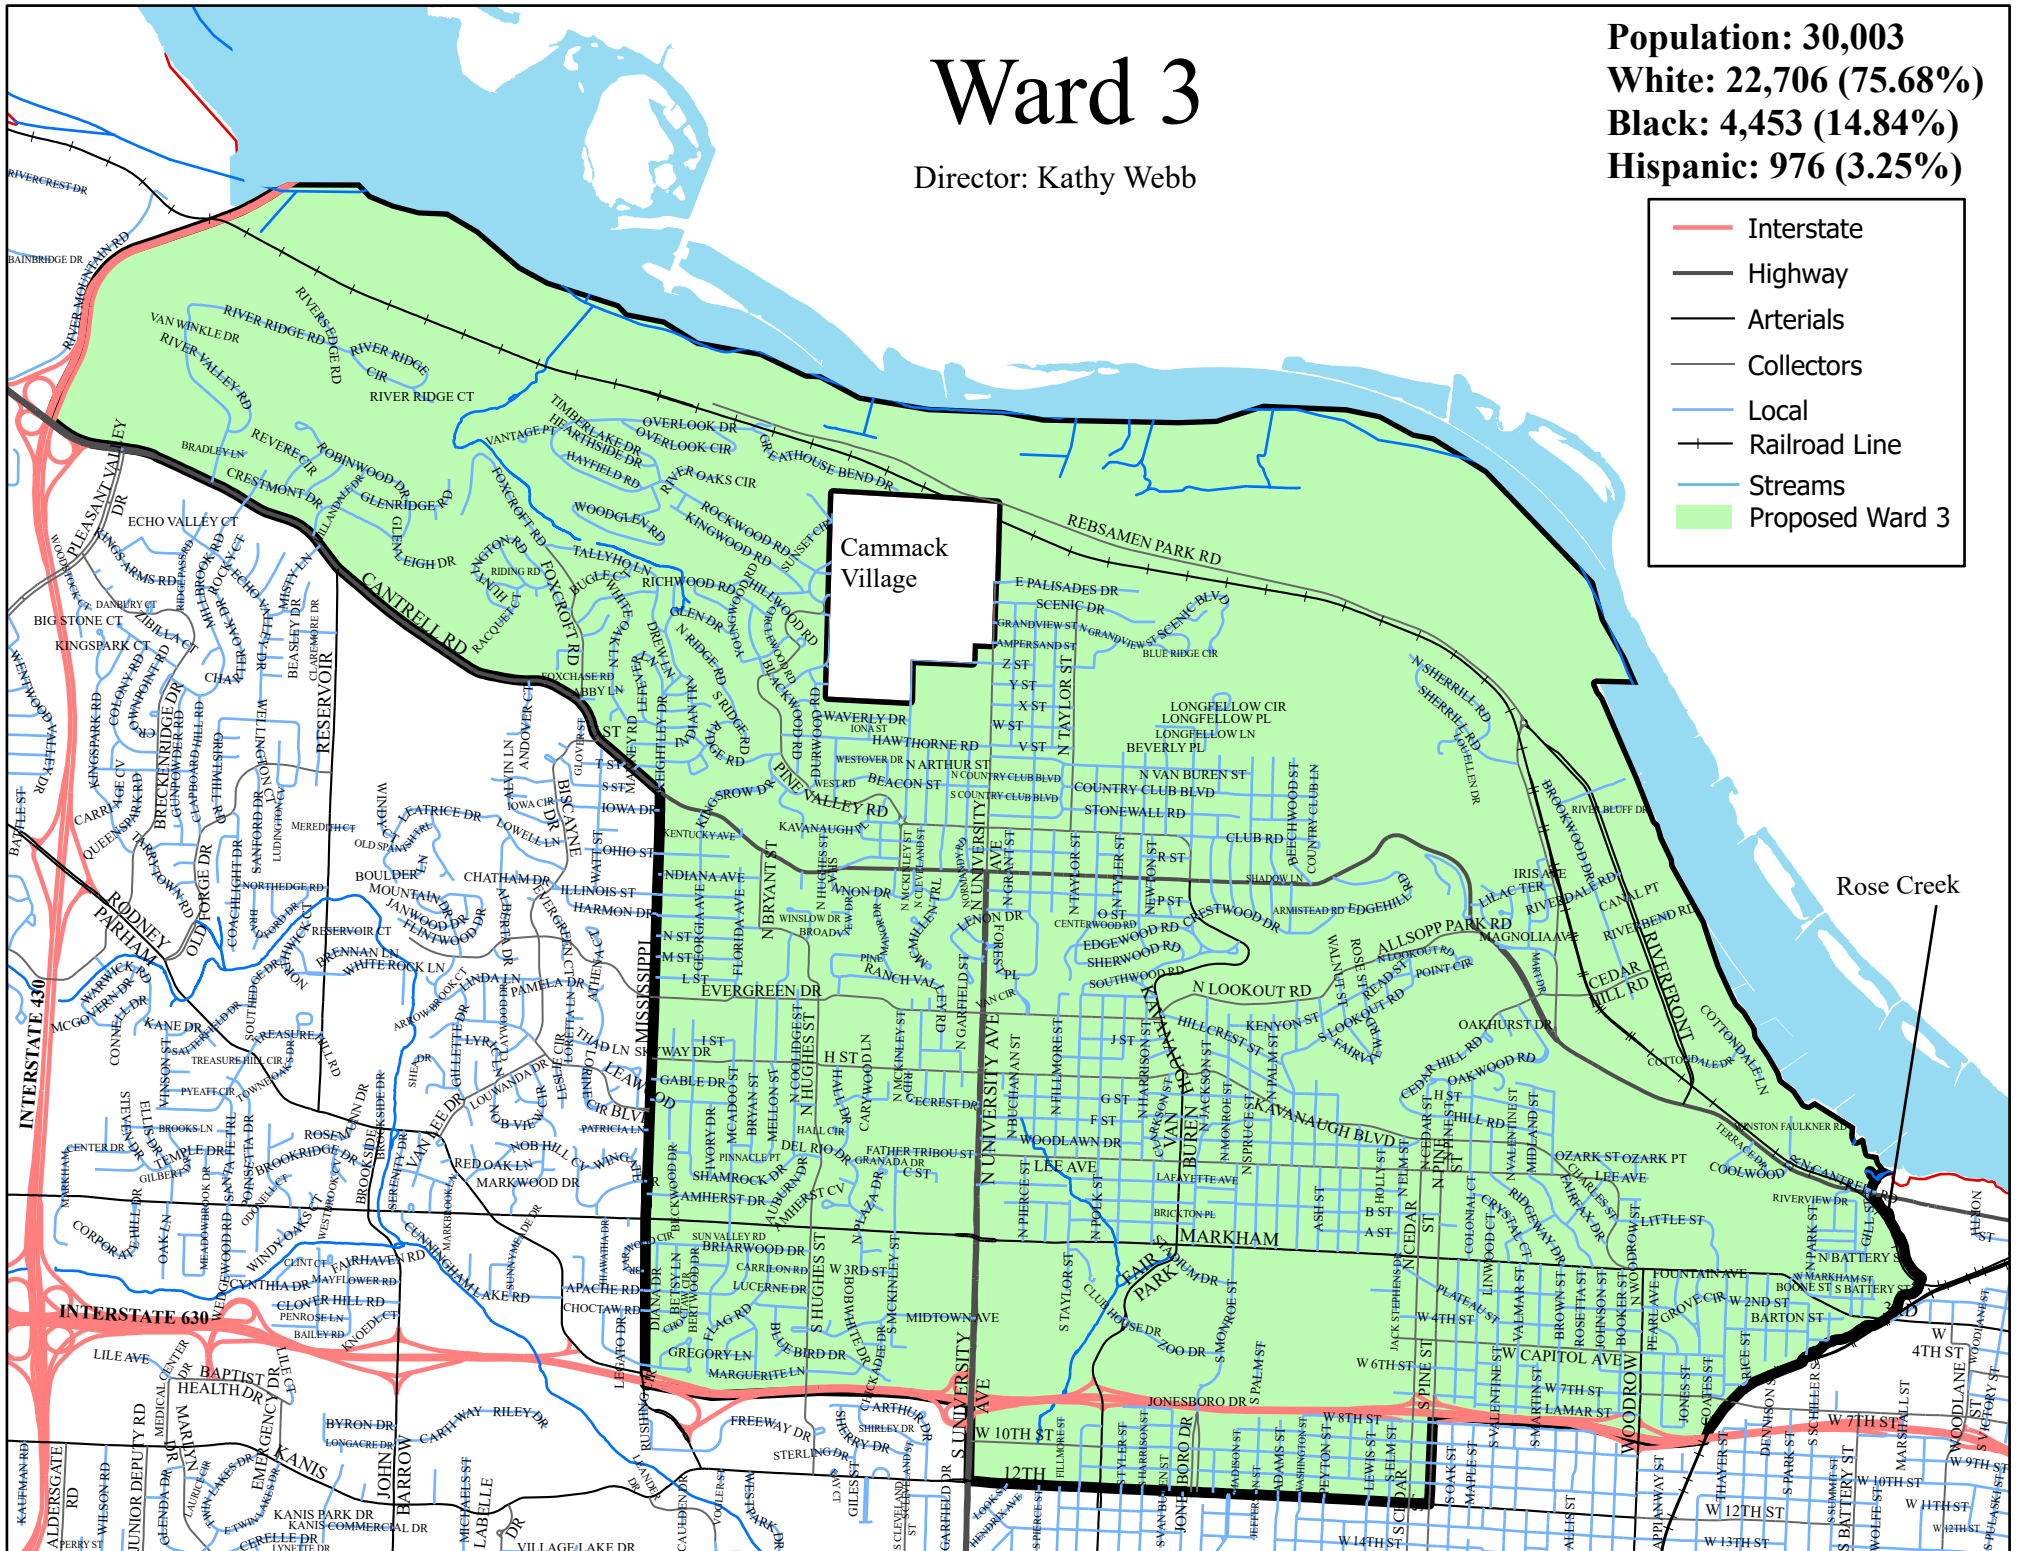

# Ward 3

Director: Kathy Webb

**Population: 30,003**  
**White: 22,706 (75.68%)**  
**Black: 4,453 (14.84%)**  
**Hispanic: 976 (3.25%)**

Rose Creek