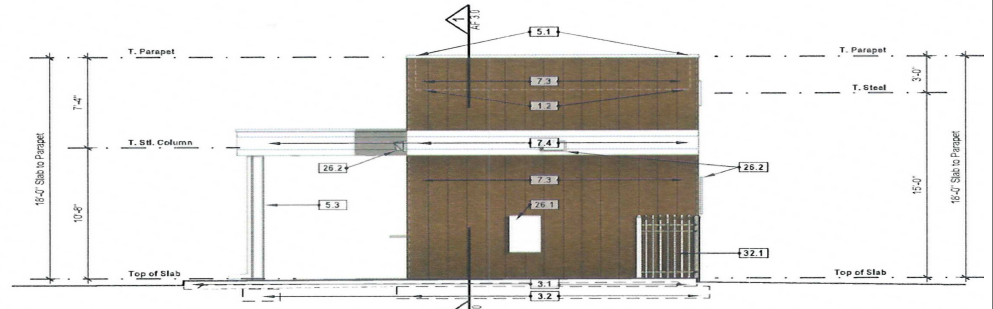

**West Elevation - Food Truck Concessions**  
Scale 1/4" = 1'-0"

4

**East Elevation - Food Truck Concessions**  
Scale 1/4" = 1'-0"

3

**South Elevation - Food Truck Concessions**  
Scale 1/4" = 1'-0"

2

**North Elevation - Food Truck Concessions**  
Scale 1/4" = 1'-0"

## Sketch Map

# City of Little Rock Planning & Development

Case No: Z-6911-A Sketch 4 of 6

Name: Local Fares Exchange & Storage

Location: South side of Baseline Rd. (10600 Block)

Title: PCD