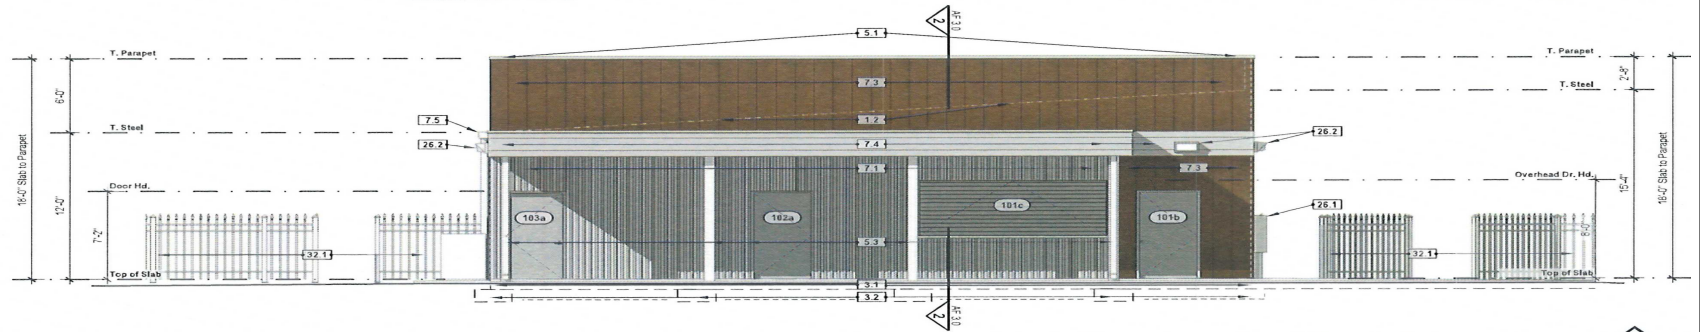

**West Elevation - Food Truck Concessions**  
Scale 1/4" = 1'-0"

4

**East Elevation - Food Truck Concessions**  
Scale 1/4" = 1'-0"

3

**South Elevation - Food Truck Concessions**  
Scale 1/4" = 1'-0"

2

**North Elevation - Food Truck Concessions**  
Scale 1/4" = 1'-0"

## Sketch Map

# City of Little Rock Planning & Development

Case No: Z-6911-A Sketch 4 of 6

Name: Local Fares Exchange & Storage

Location: South side of Baseline Rd. (10600 Block)

Title: PCD