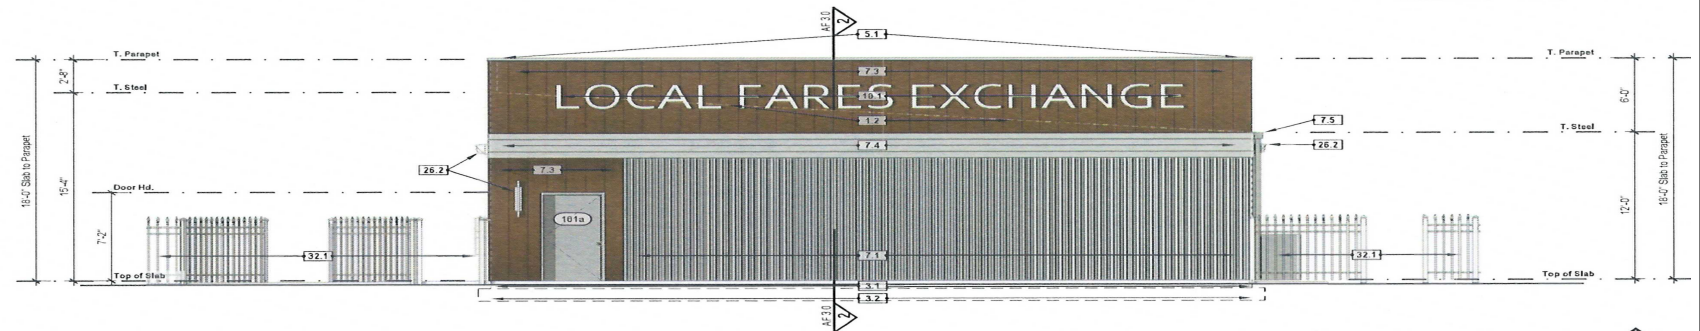

**West Elevation - Food Truck Concessions**  
Scale 1/4" = 1'-0"

4

**East Elevation - Food Truck Concessions**  
Scale 1/4" = 1'-0"

3

**South Elevation - Food Truck Concessions**  
Scale 1/4" = 1'-0"

2

**North Elevation - Food Truck Concessions**  
Scale 1/4" = 1'-0"

## Sketch Map

# City of Little Rock Planning & Development

Case No: Z-6911-A Sketch 4 of 6

Name: Local Fares Exchange & Storage

Location: South side of Baseline Rd. (10600 Block)

Title: PCD